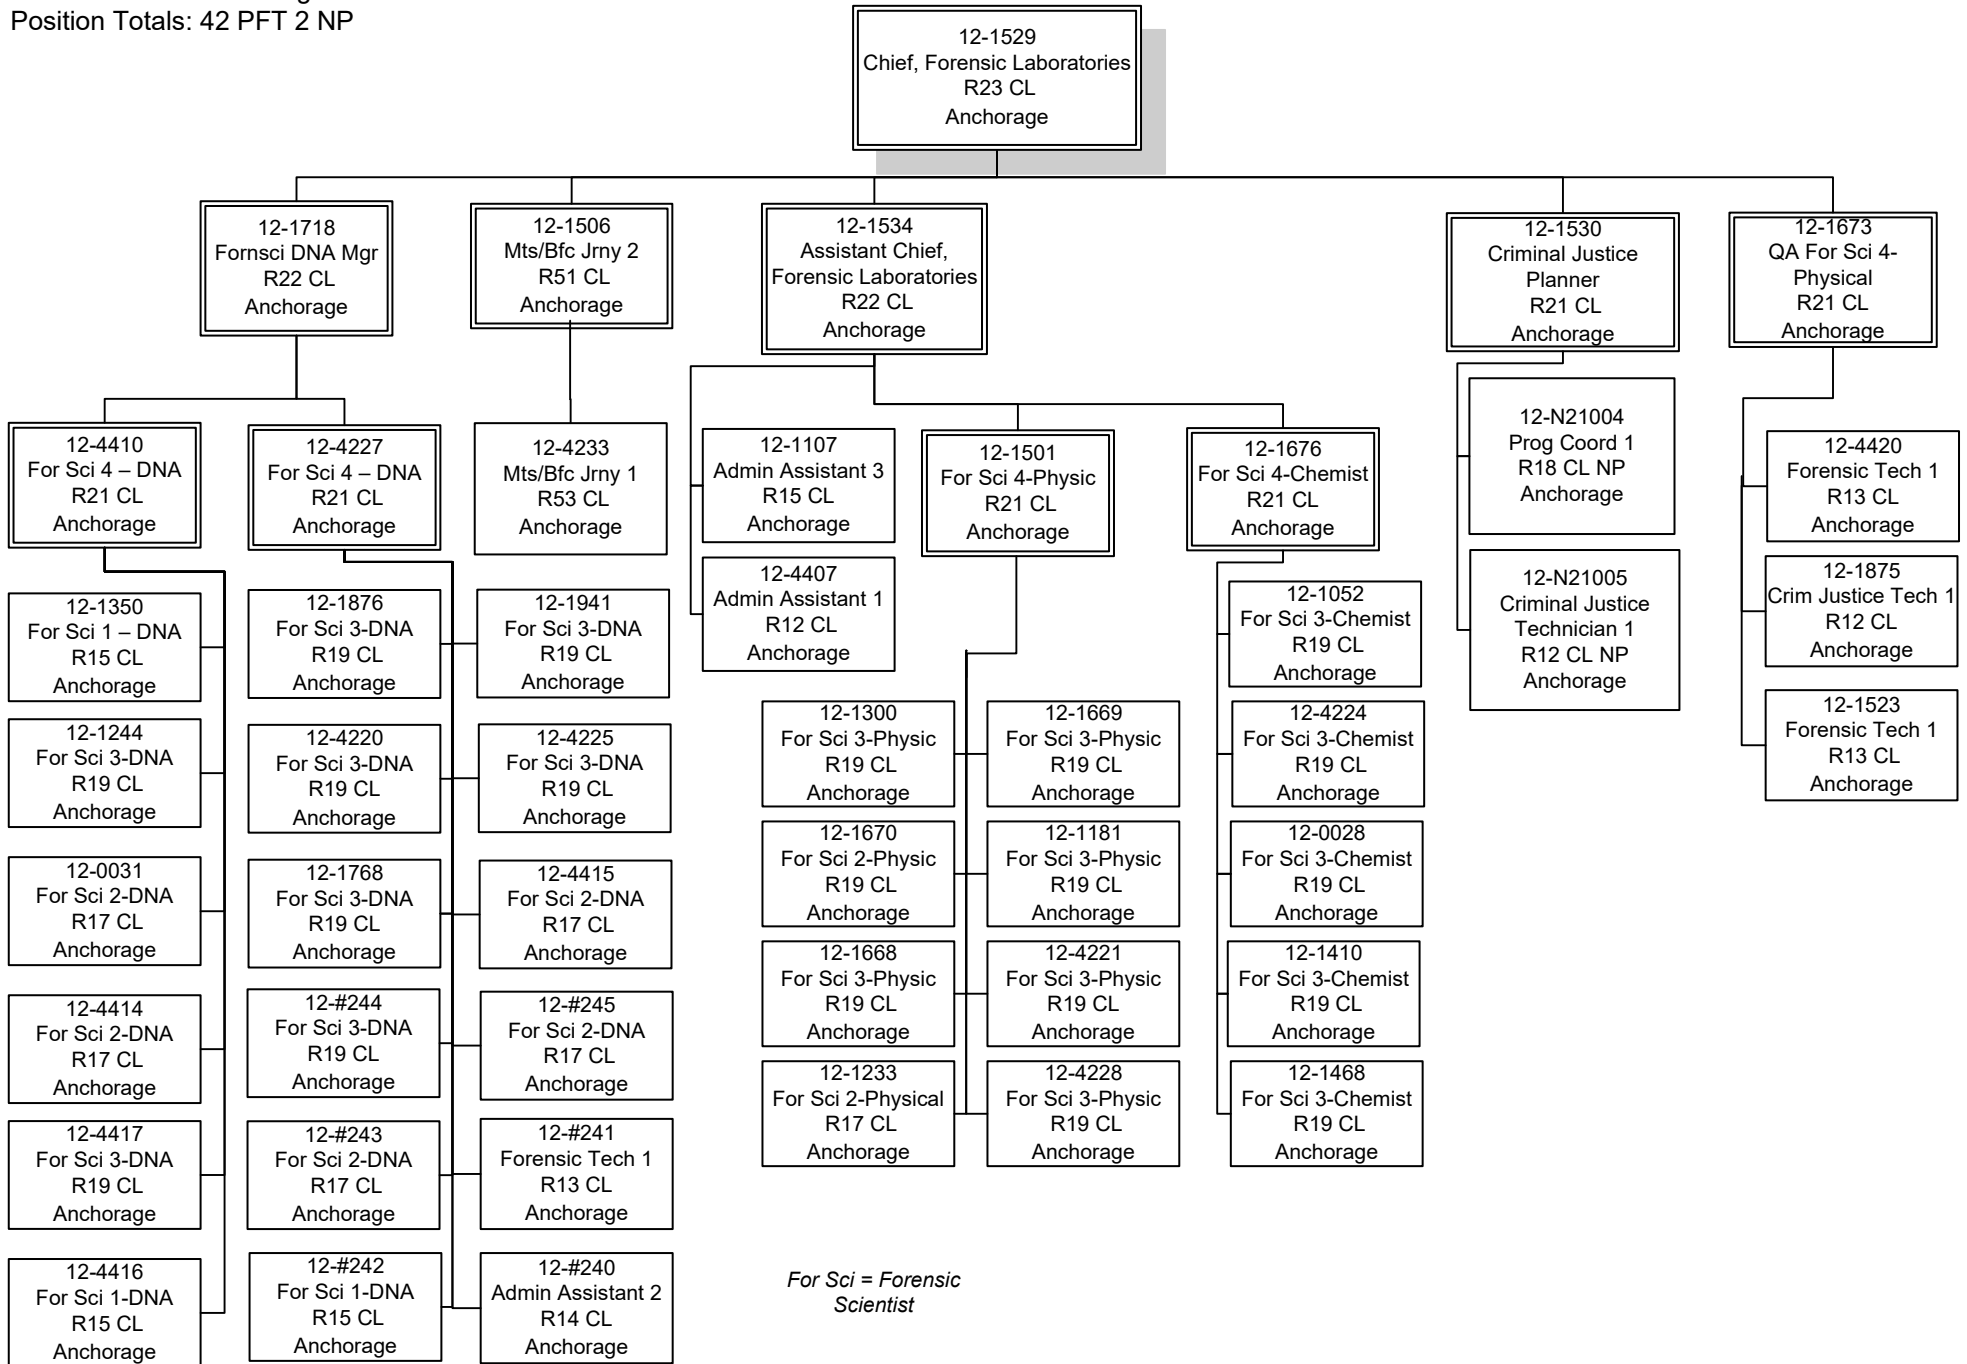

Department of Public Safety
 Component: Laboratory Services (527)
 RDU: Statewide Support (165)
 FY2023 Governor's Budget
 Position Totals: 42 PFT 2 NP

For Sci = Forensic Scientist