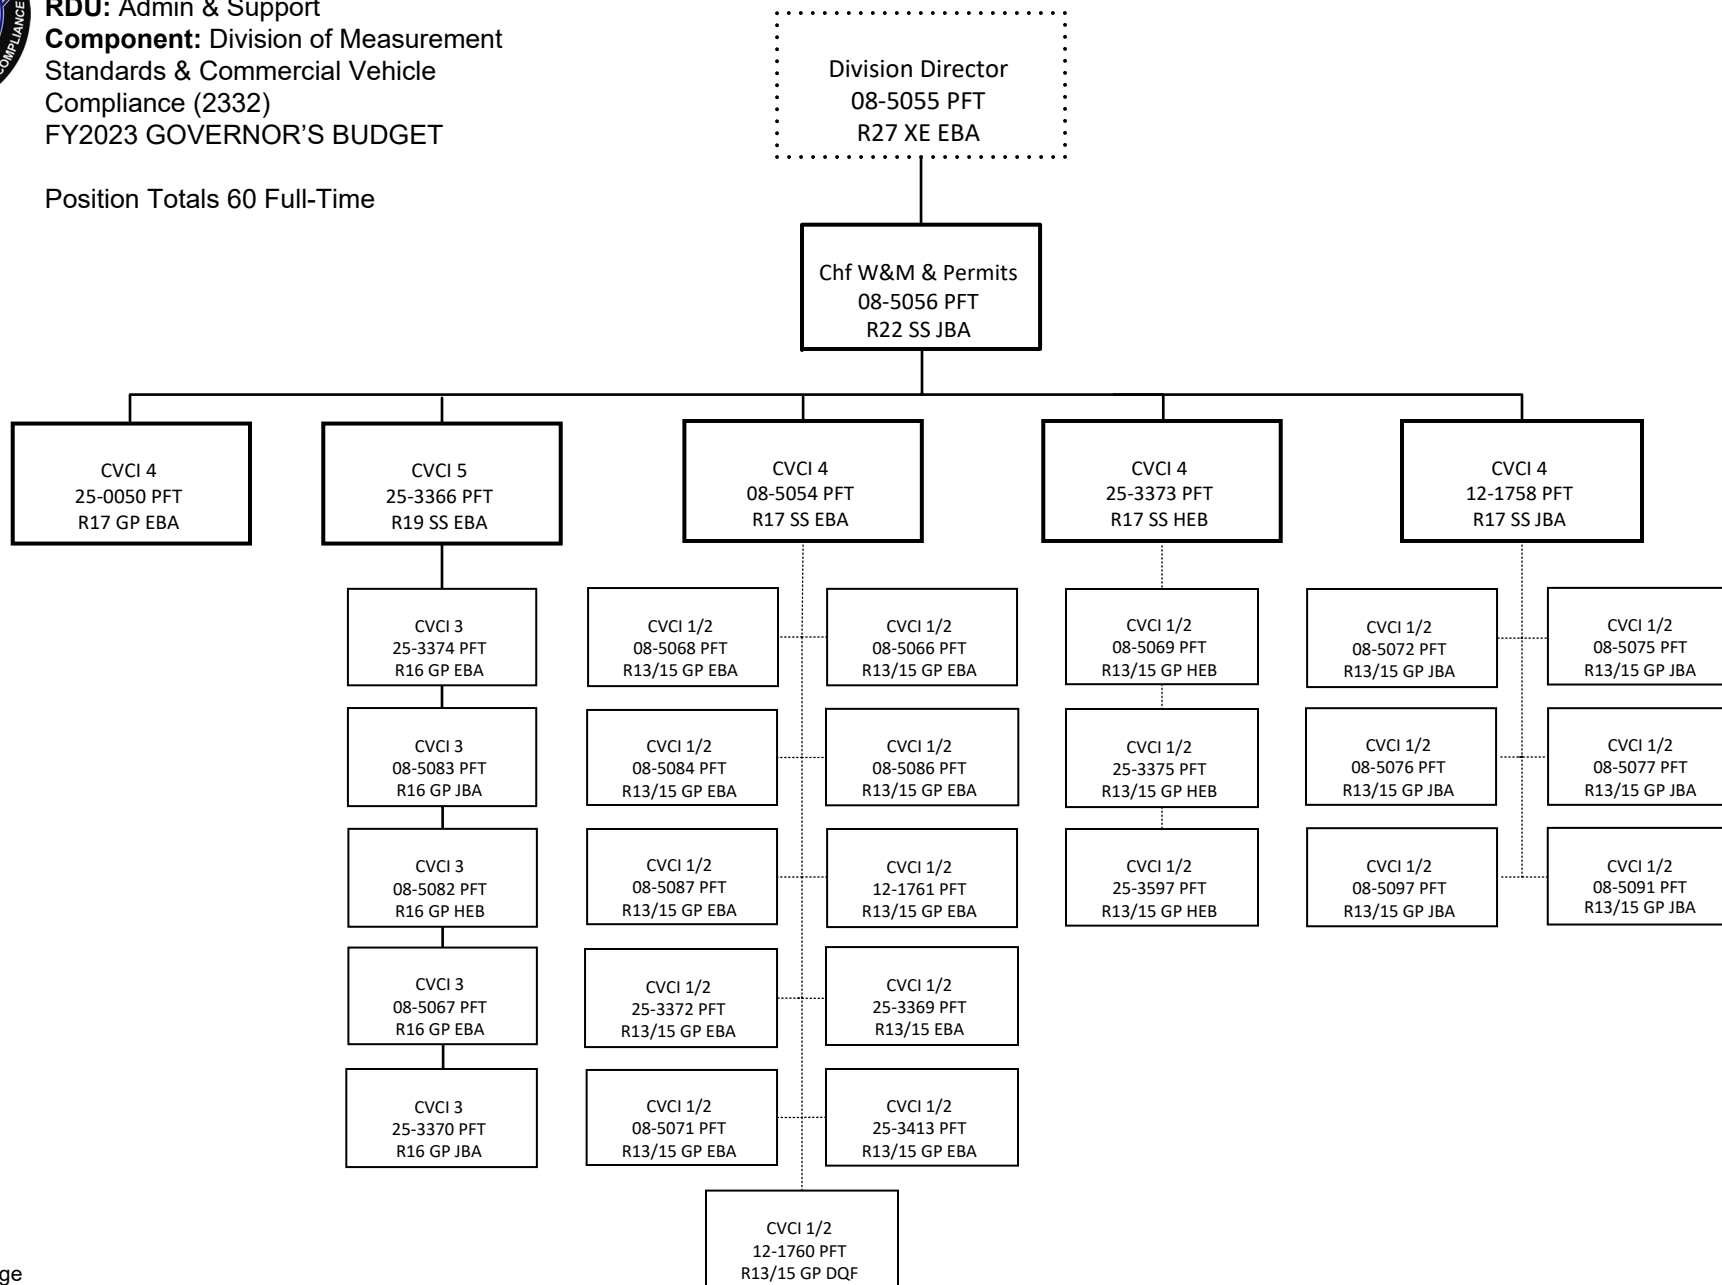

Department of Transportation & Public
Facilities
RDU: Admin & Support
**Component: Division of Measurement
Standards & Commercial Vehicle
Compliance (2332)**
FY2023 GOVERNOR'S BUDGET

Position Totals 60 Full-Time

Locations:
EBA – Anchorage
HEB – Tok
JBA – Fairbanks
DQF – Sterling
AWA – Juneau

****CVC – Commercial Vehicle Compliance**

Department of Transportation & Public Facilities

RDU: Admin & Support

Component: Division of Measurement Standards & Commercial Vehicle Compliance (2332)

FY2023 GOVERNOR'S BUDGET

Position Totals 60 Full-Time