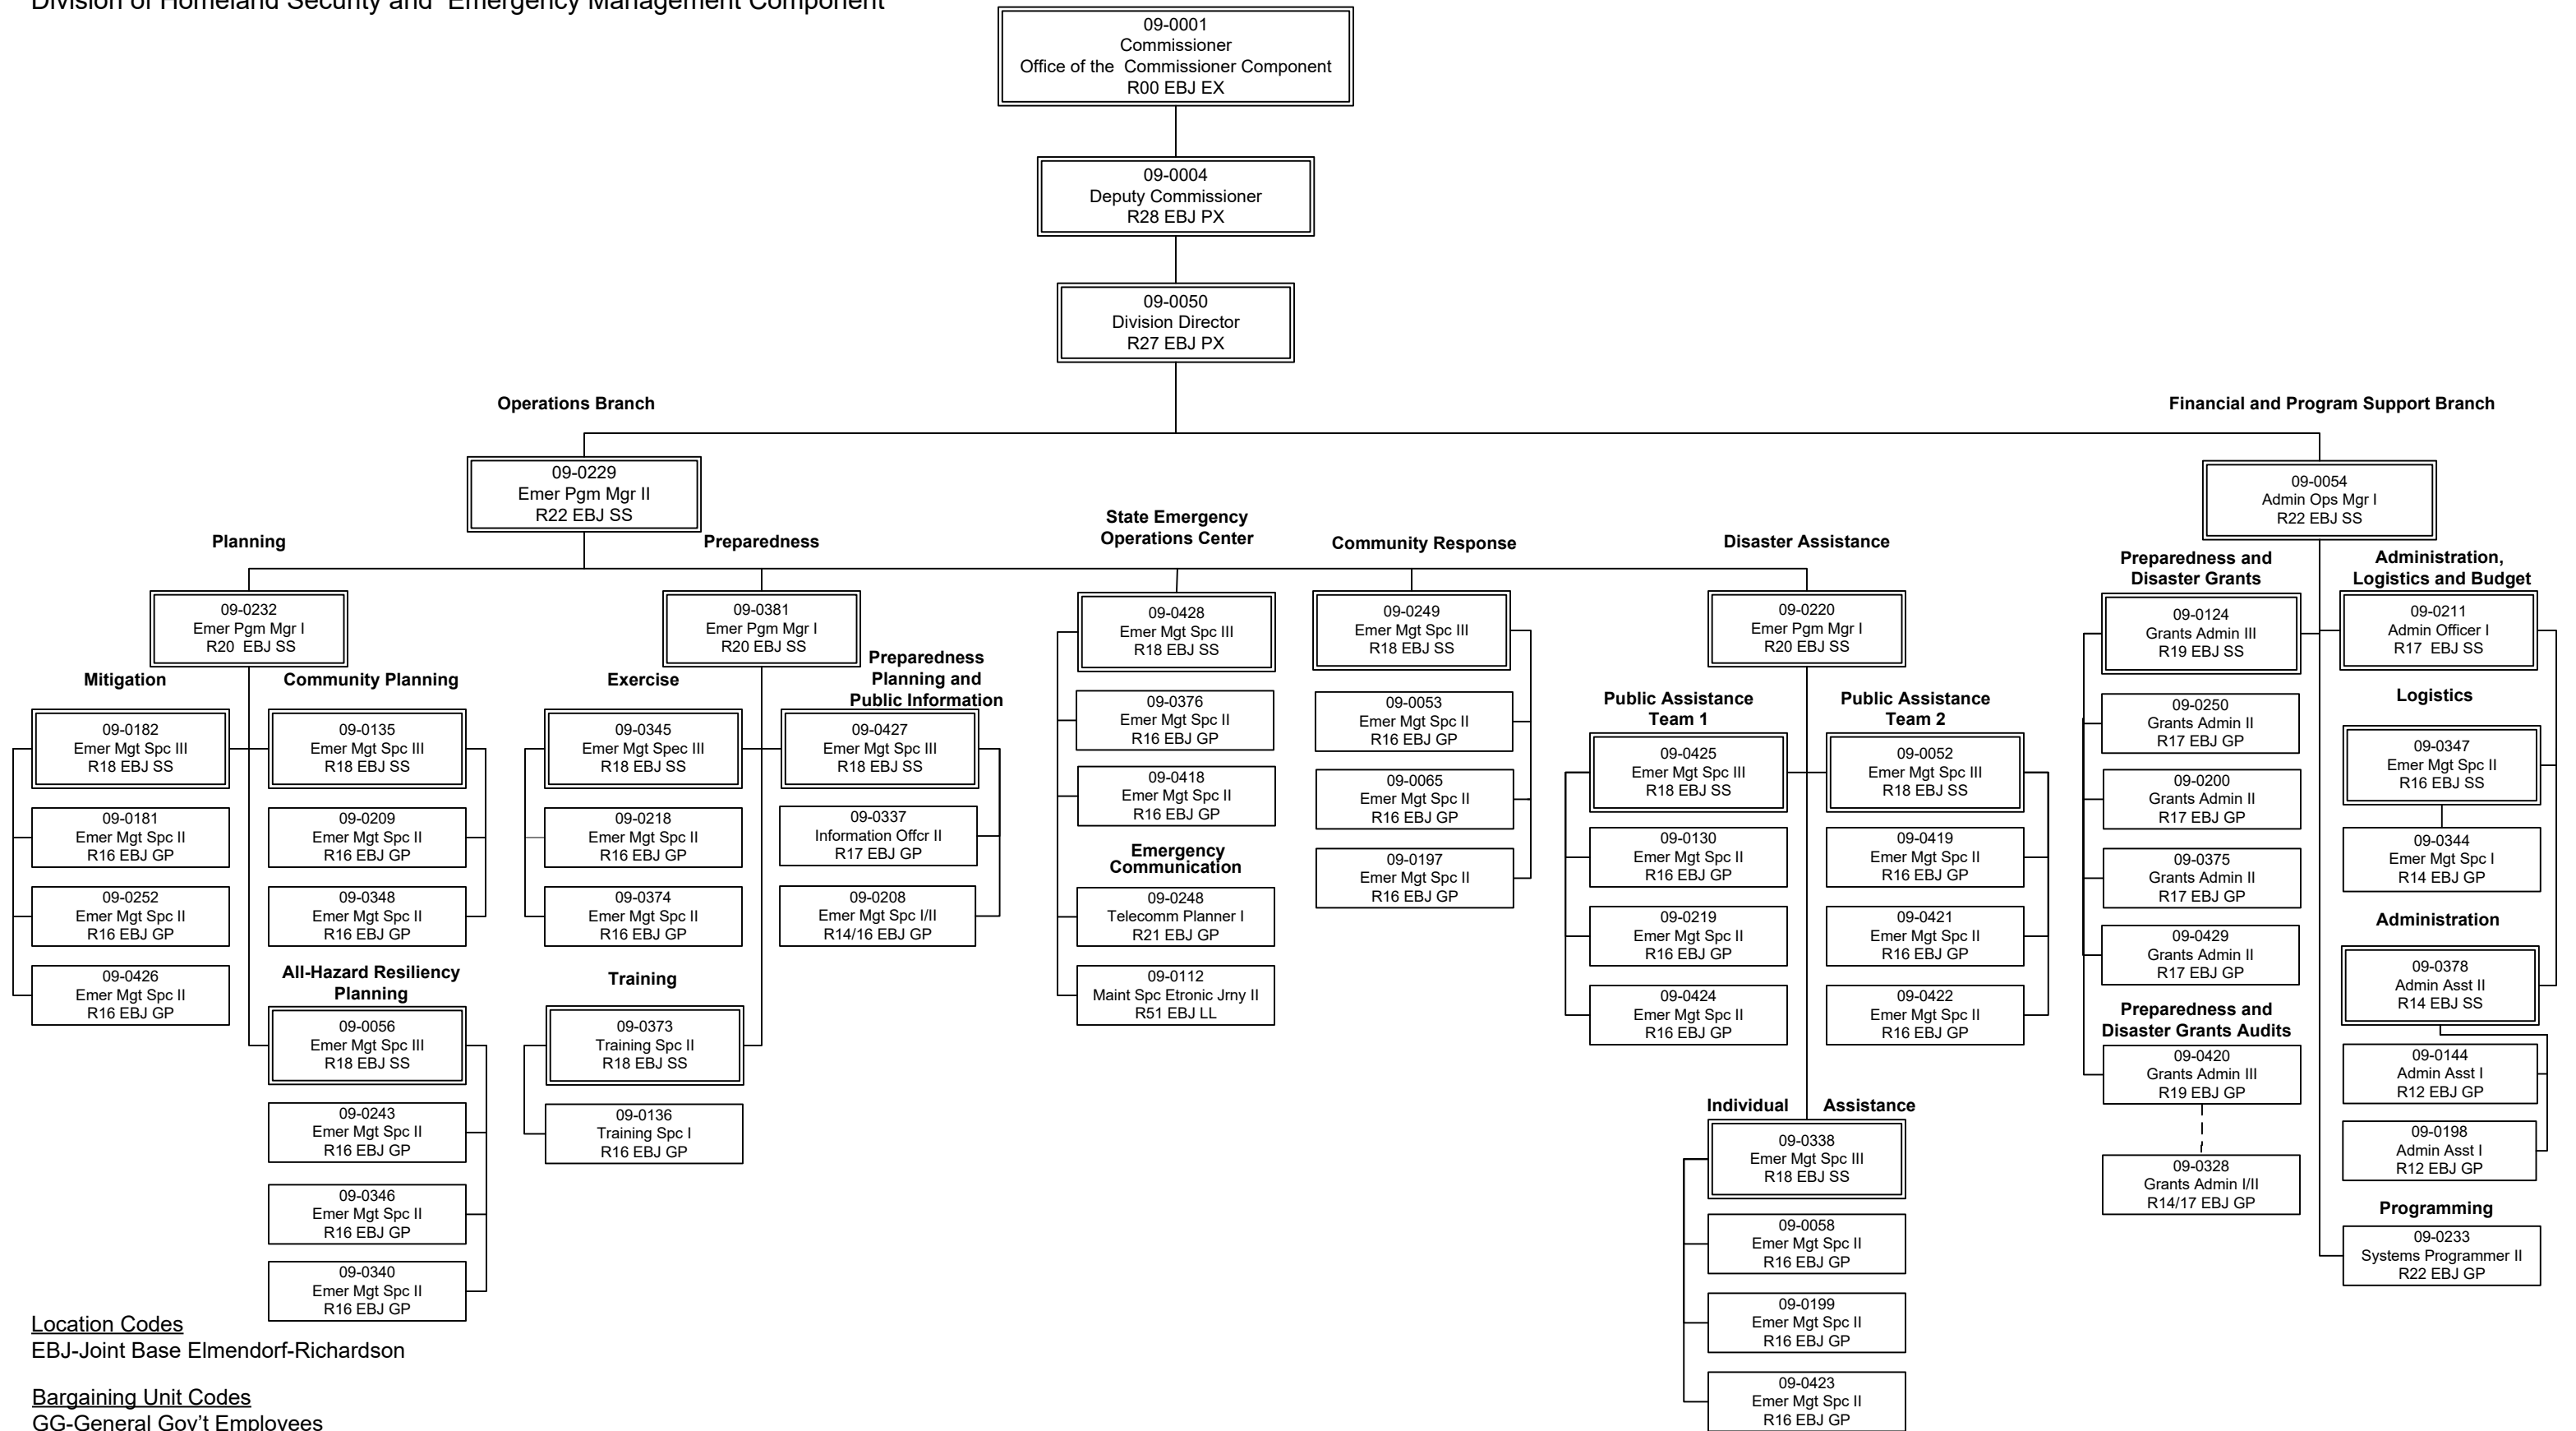

Department of Military and Veterans Affairs
 Division of Homeland Security and Emergency Management Component

Location Codes
 EBJ-Joint Base Elmendorf-Richardson

Bargaining Unit Codes
 GG-General Gov't Employees
 GP-General Gov't Employees
 LL-Labor, Trades & Crafts
 SS-Supervisory Employees
 XE-Exempt Executive