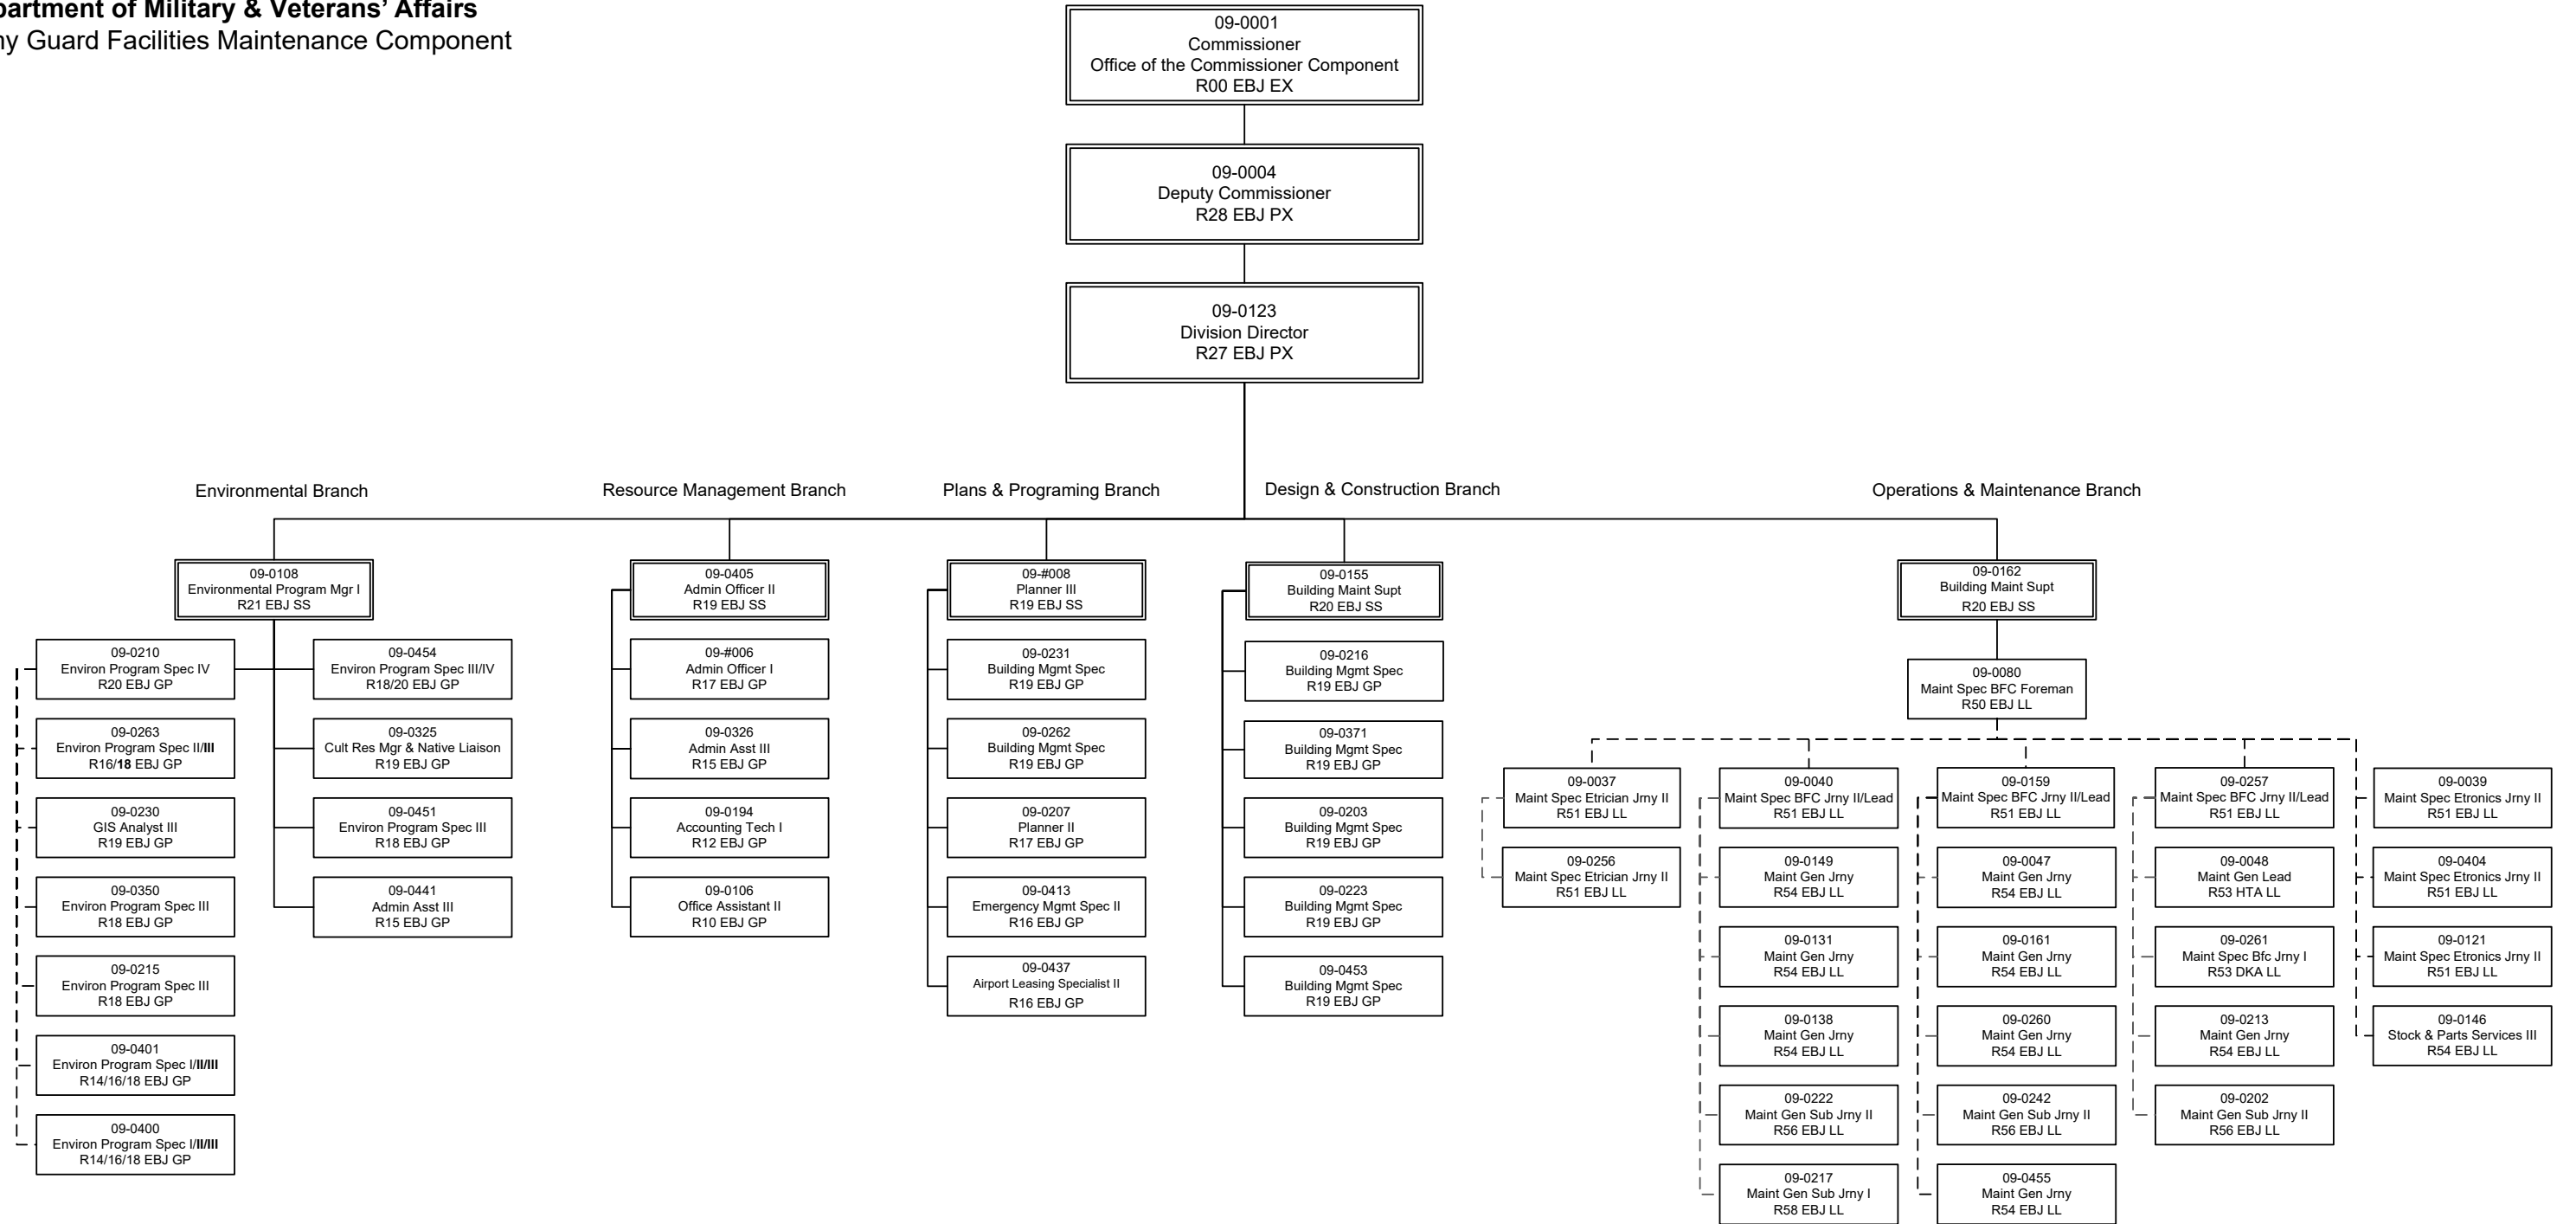

Department of Military & Veterans' Affairs
Army Guard Facilities Maintenance Component

Location Codes

DKA-Bethel
 EBJ-Joint Base Elmendorf-Richardson
 HTA-Nome

Bargaining Unit Codes

GP-General Gov't Employees
 LL-Labor, Trades & Crafts
 SS-Supervisory Employees
 XE-Exempt Executive