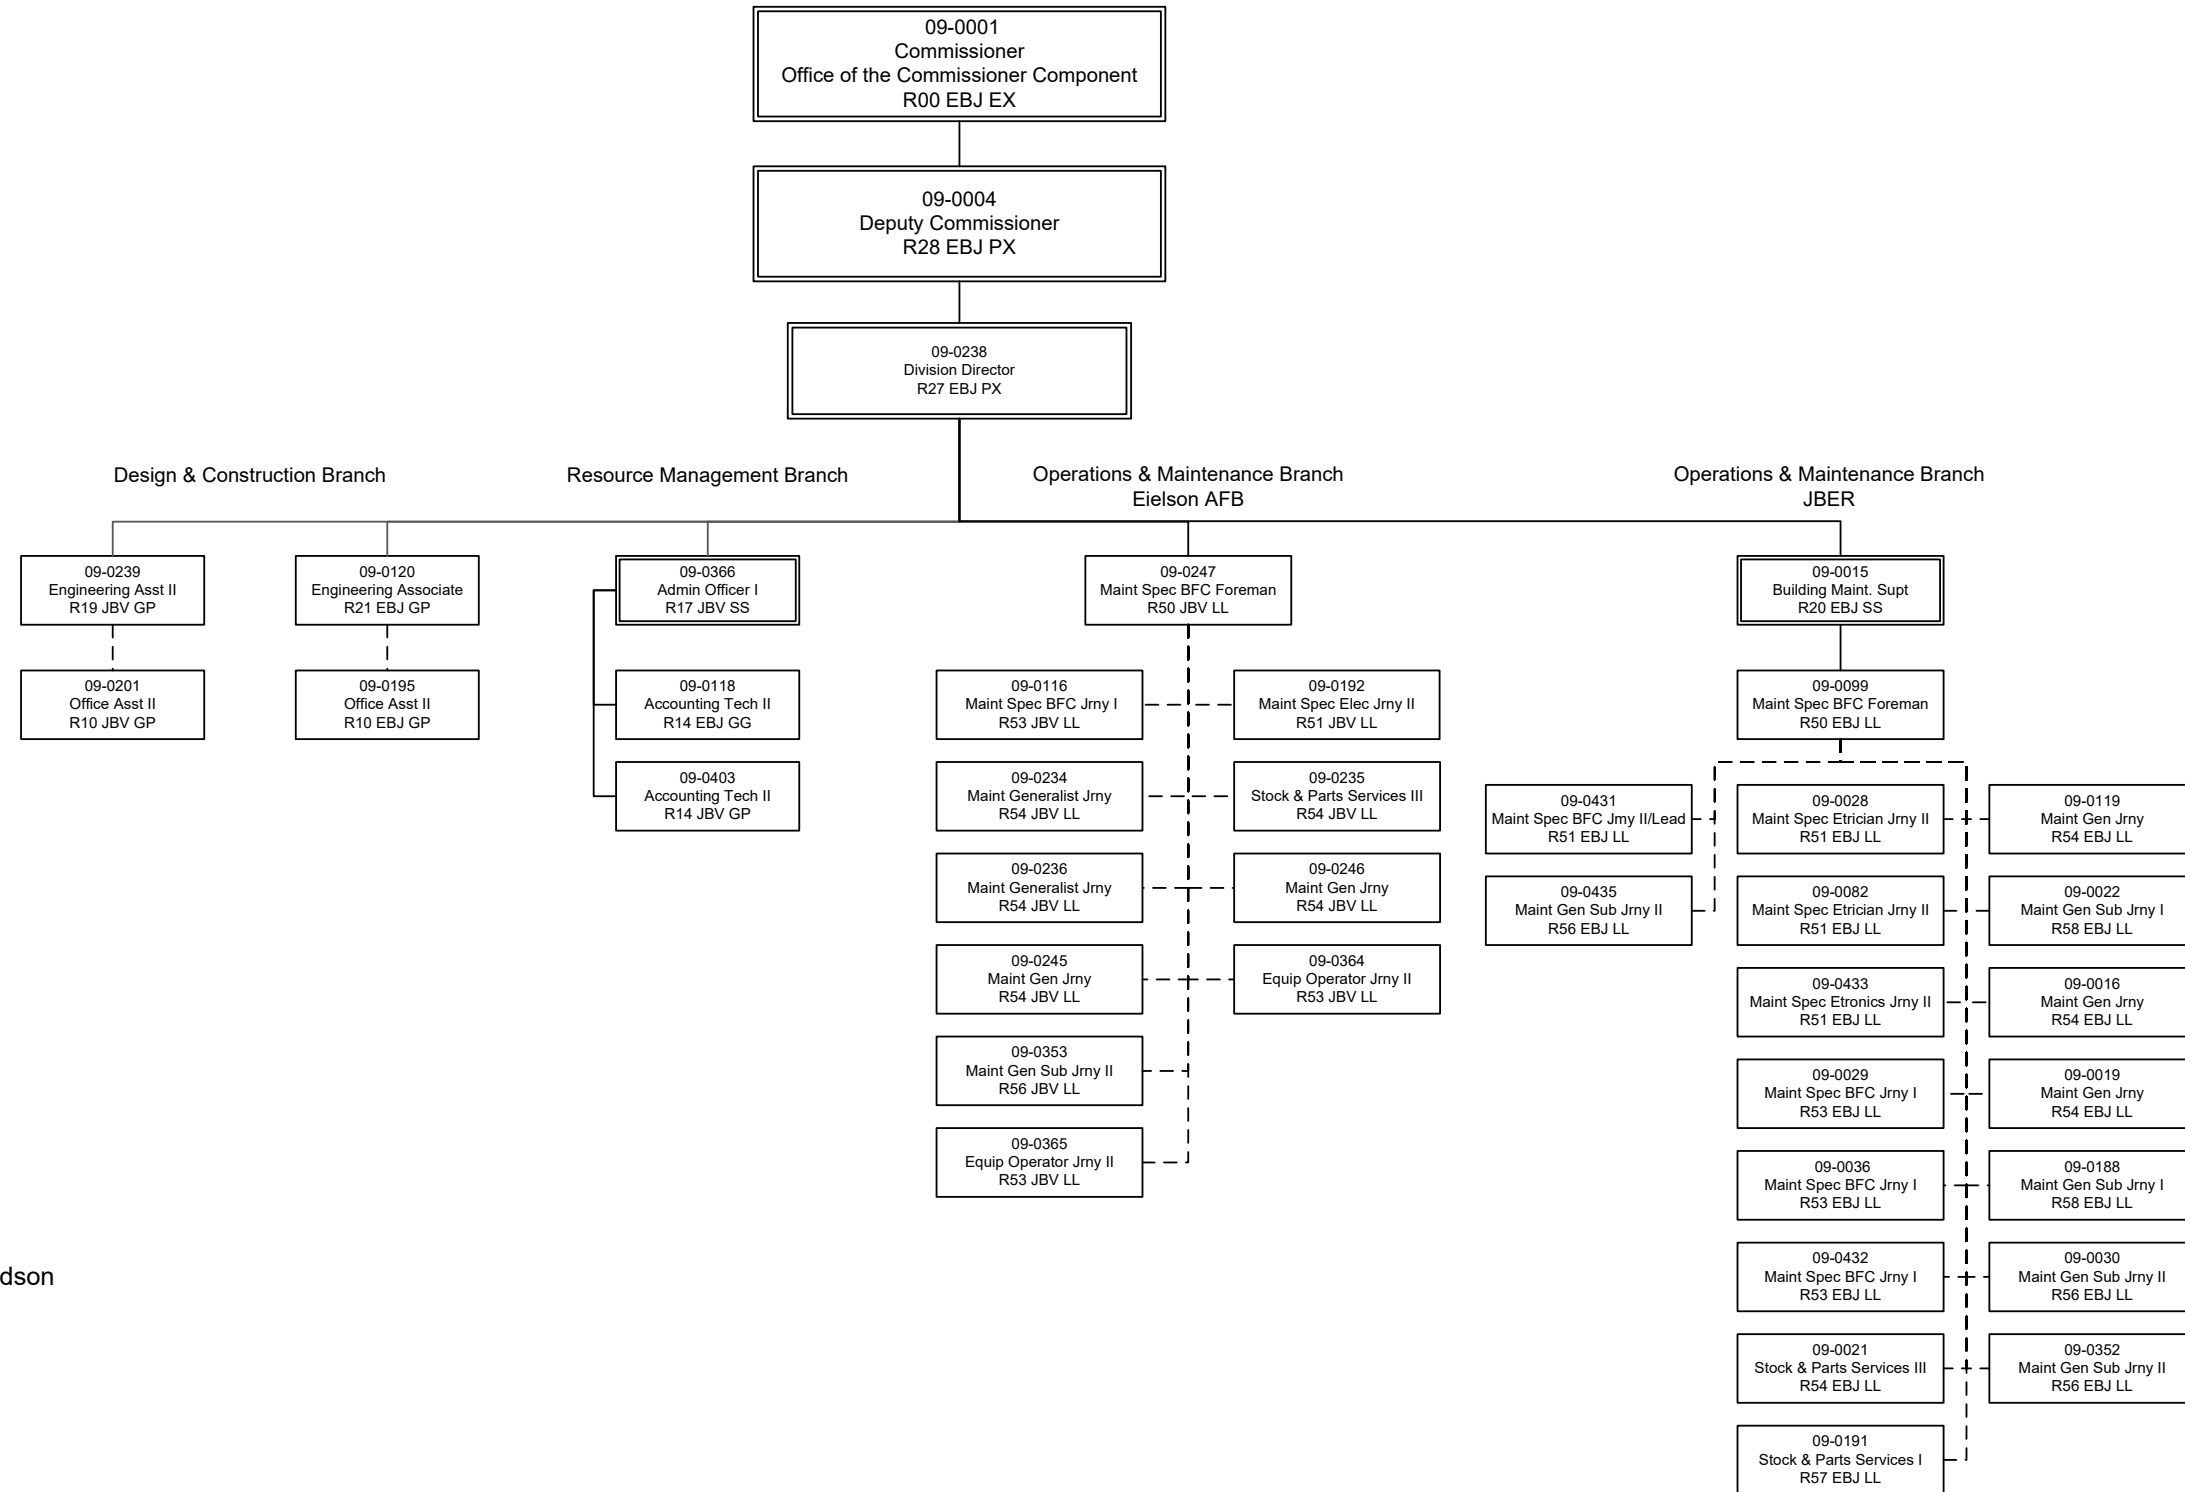

**Department of Military & Veterans' Affairs**  
**Air Guard Facilities Maintenance Component**

Location Codes

EBJ-Joint Base Elmendorf-Richardson  
 JBV-Eielson AFB

Bargaining Unit Codes

GG-General Gov't Employees  
 GP-General Gov't Employees  
 LL-Labor, Trades & Crafts  
 SS-Supervisory Employees  
 XE-Exempt Executive