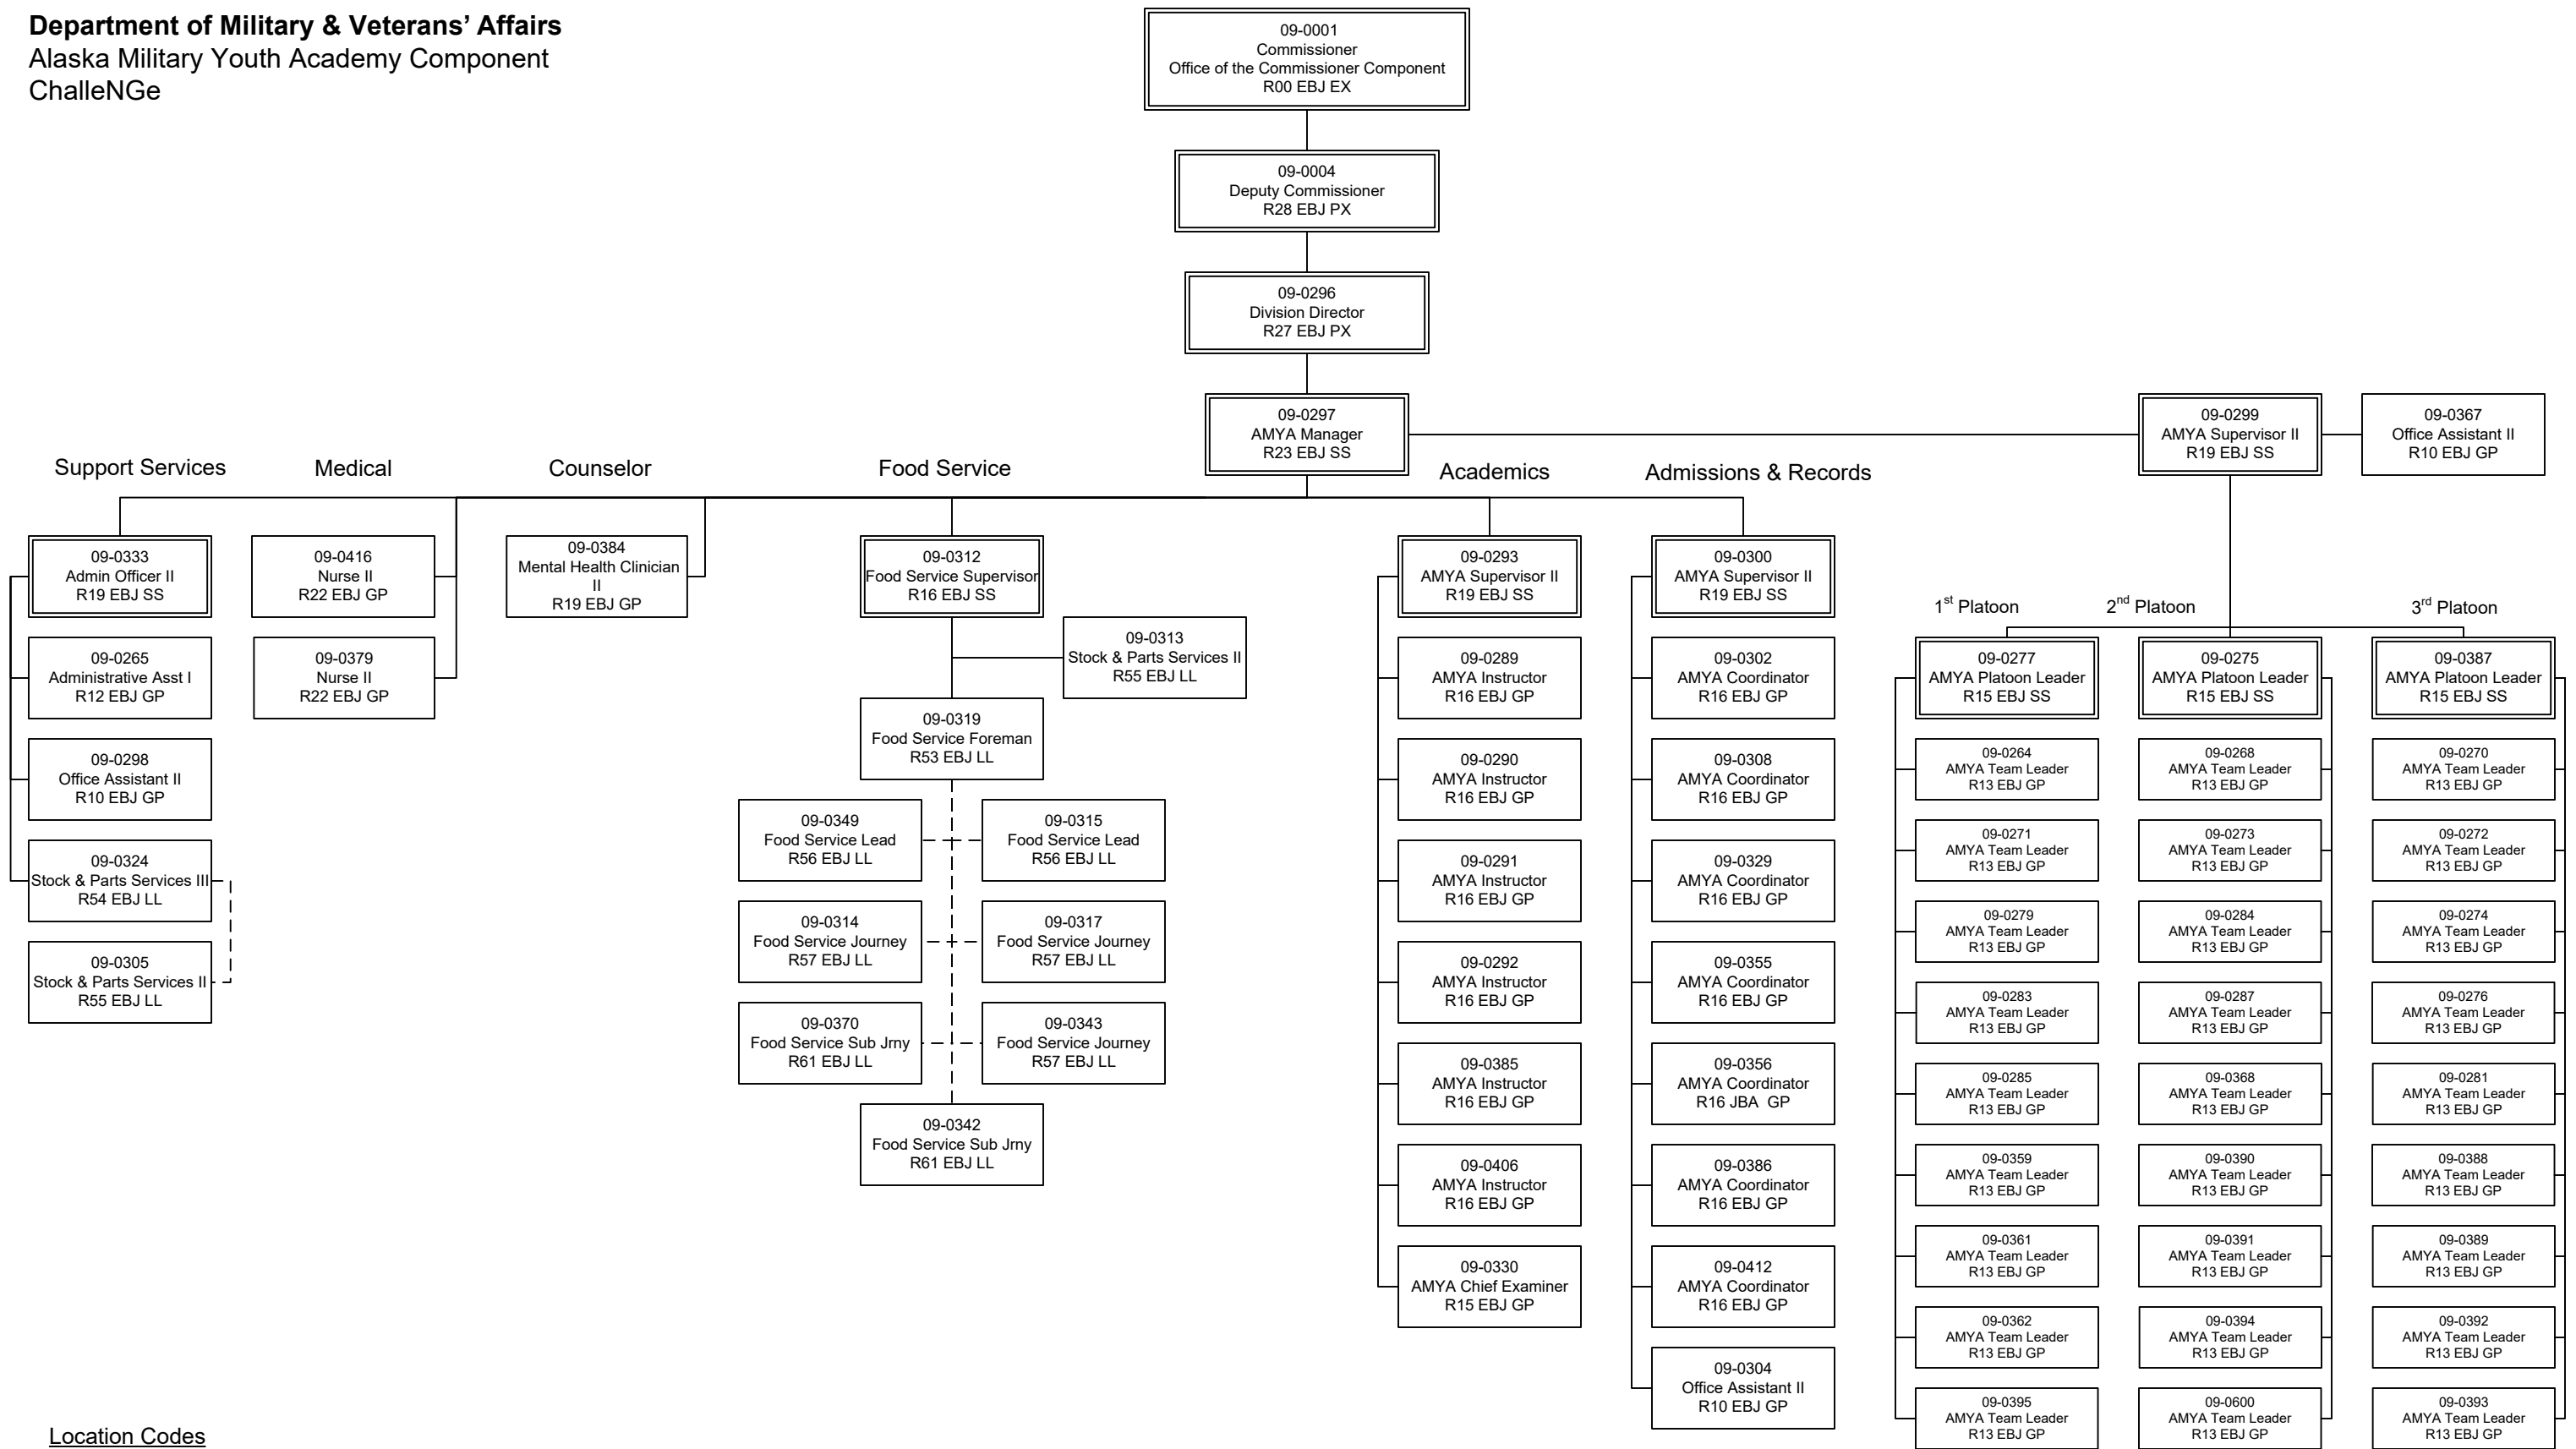

Department of Military & Veterans' Affairs
Alaska Military Youth Academy Component
ChalleNGe

Location Codes

EBJ-Joint Base Elmendorf-Richardson
 JBA-Fairbanks

Bargaining Unit Codes

GG-General Gov't Employees
 GP-General Gov't Employees
 LL-Labor, Trades & Crafts
 SS-Supervisory Employees
 XE-Exempt Executive