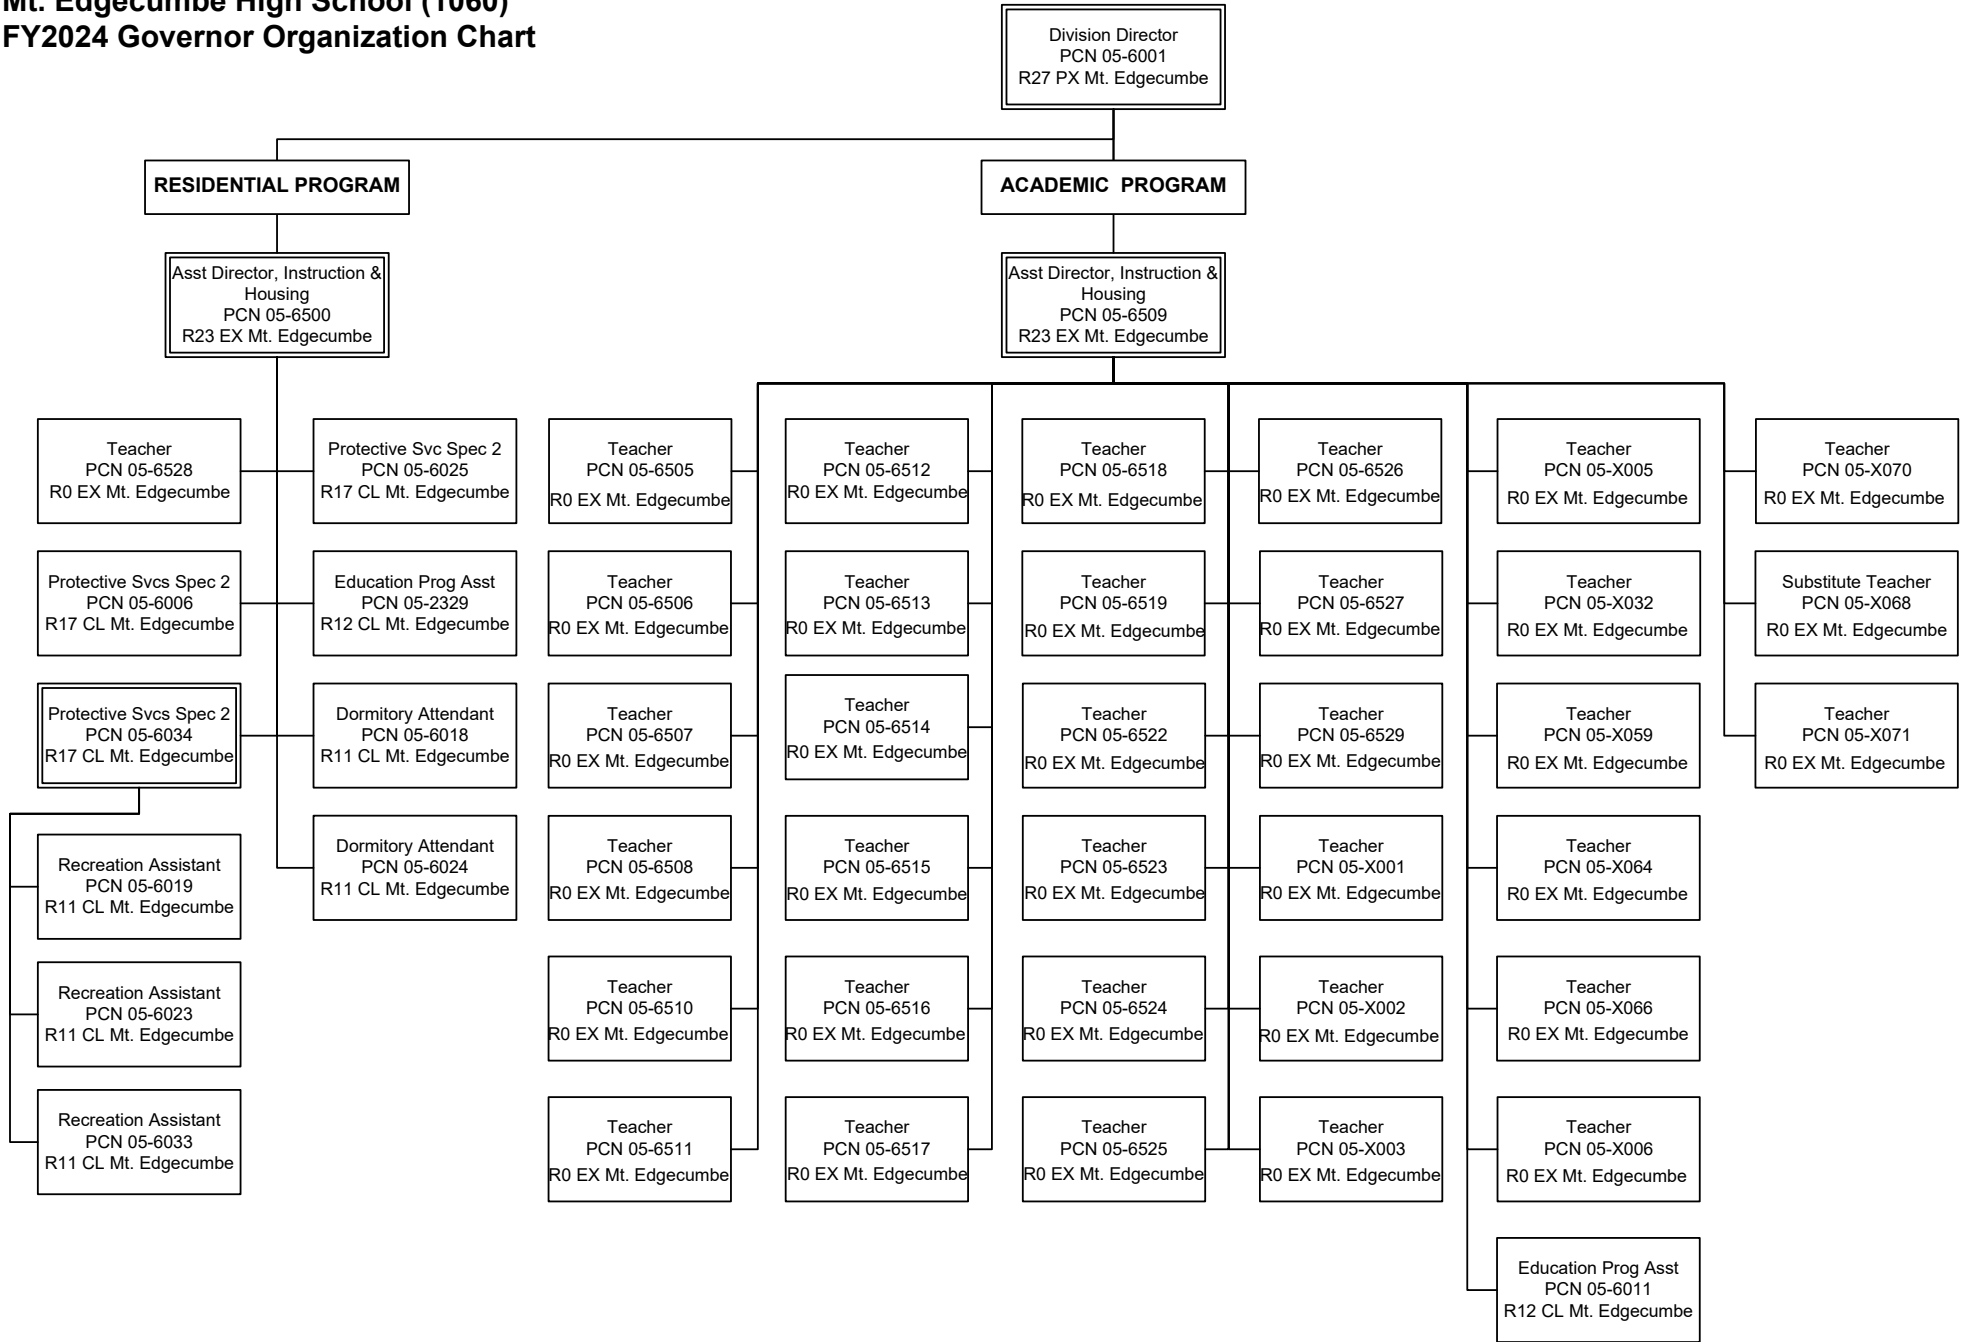

State of Alaska
Department of Education and Early Development
Mt. Edgecumbe High School (1060)
FY2024 Governor Organization Chart

State of Alaska
Department of Education and Early Development
Mt. Edgecumbe High School (1060)
FY2024 Governor Organization Chart