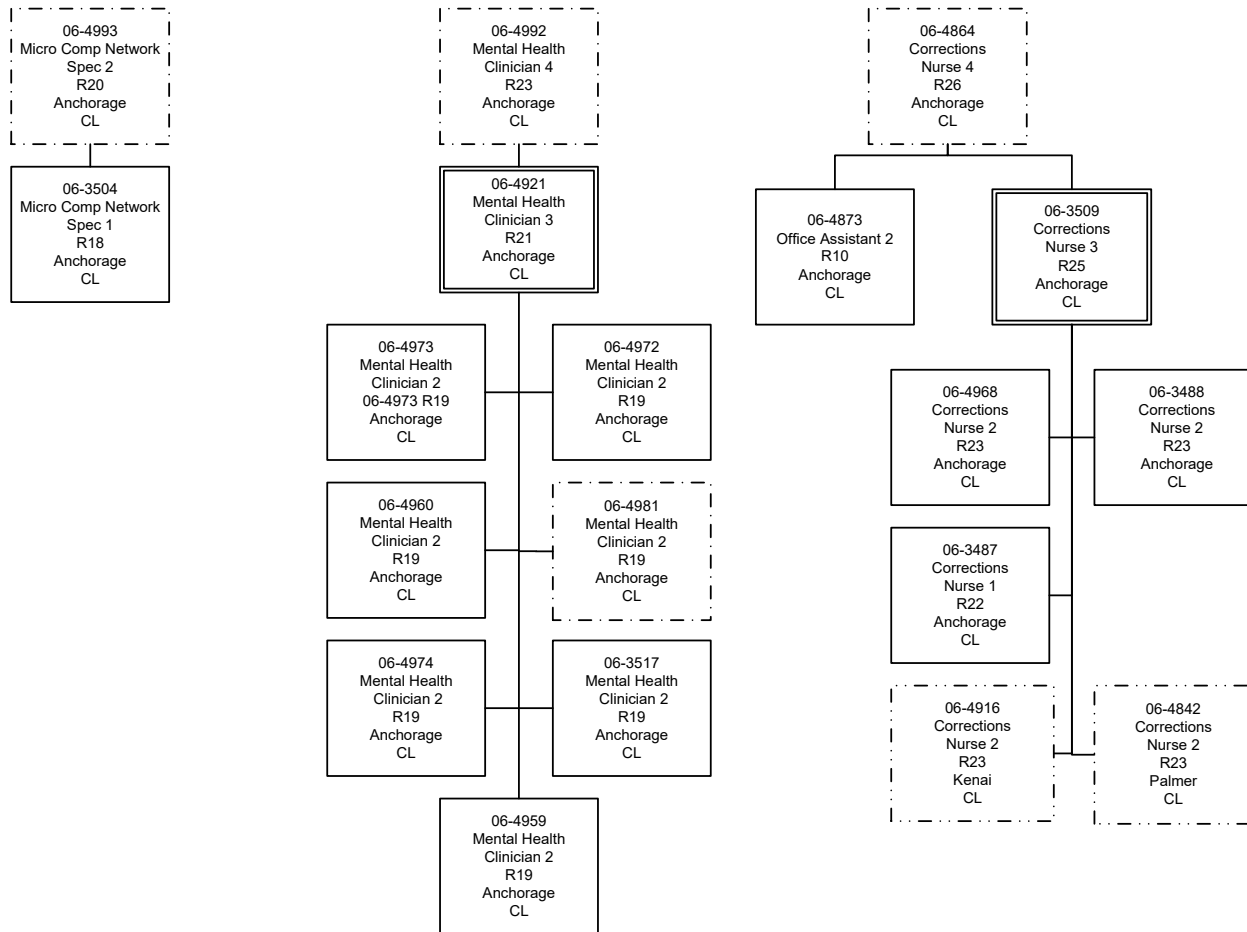

Department of Family & Community Services
 Division of Juvenile Justice
 McLaughlin Youth Center
 Detention Unit
 Organization Chart

Department of Family & Community Services
 Division of Juvenile Justice
 McLaughlin Youth Center
 Treatment Units
 Organization Chart

Department of Family & Community Services
 Division of Juvenile Justice
 McLaughlin Youth Center
 Superintendent' Offices
 Organization Chart

Department of Family & Community Services
 Division of Juvenile Justice
 McLaughlin Youth Center
 Administrative Support
 Organization Chart