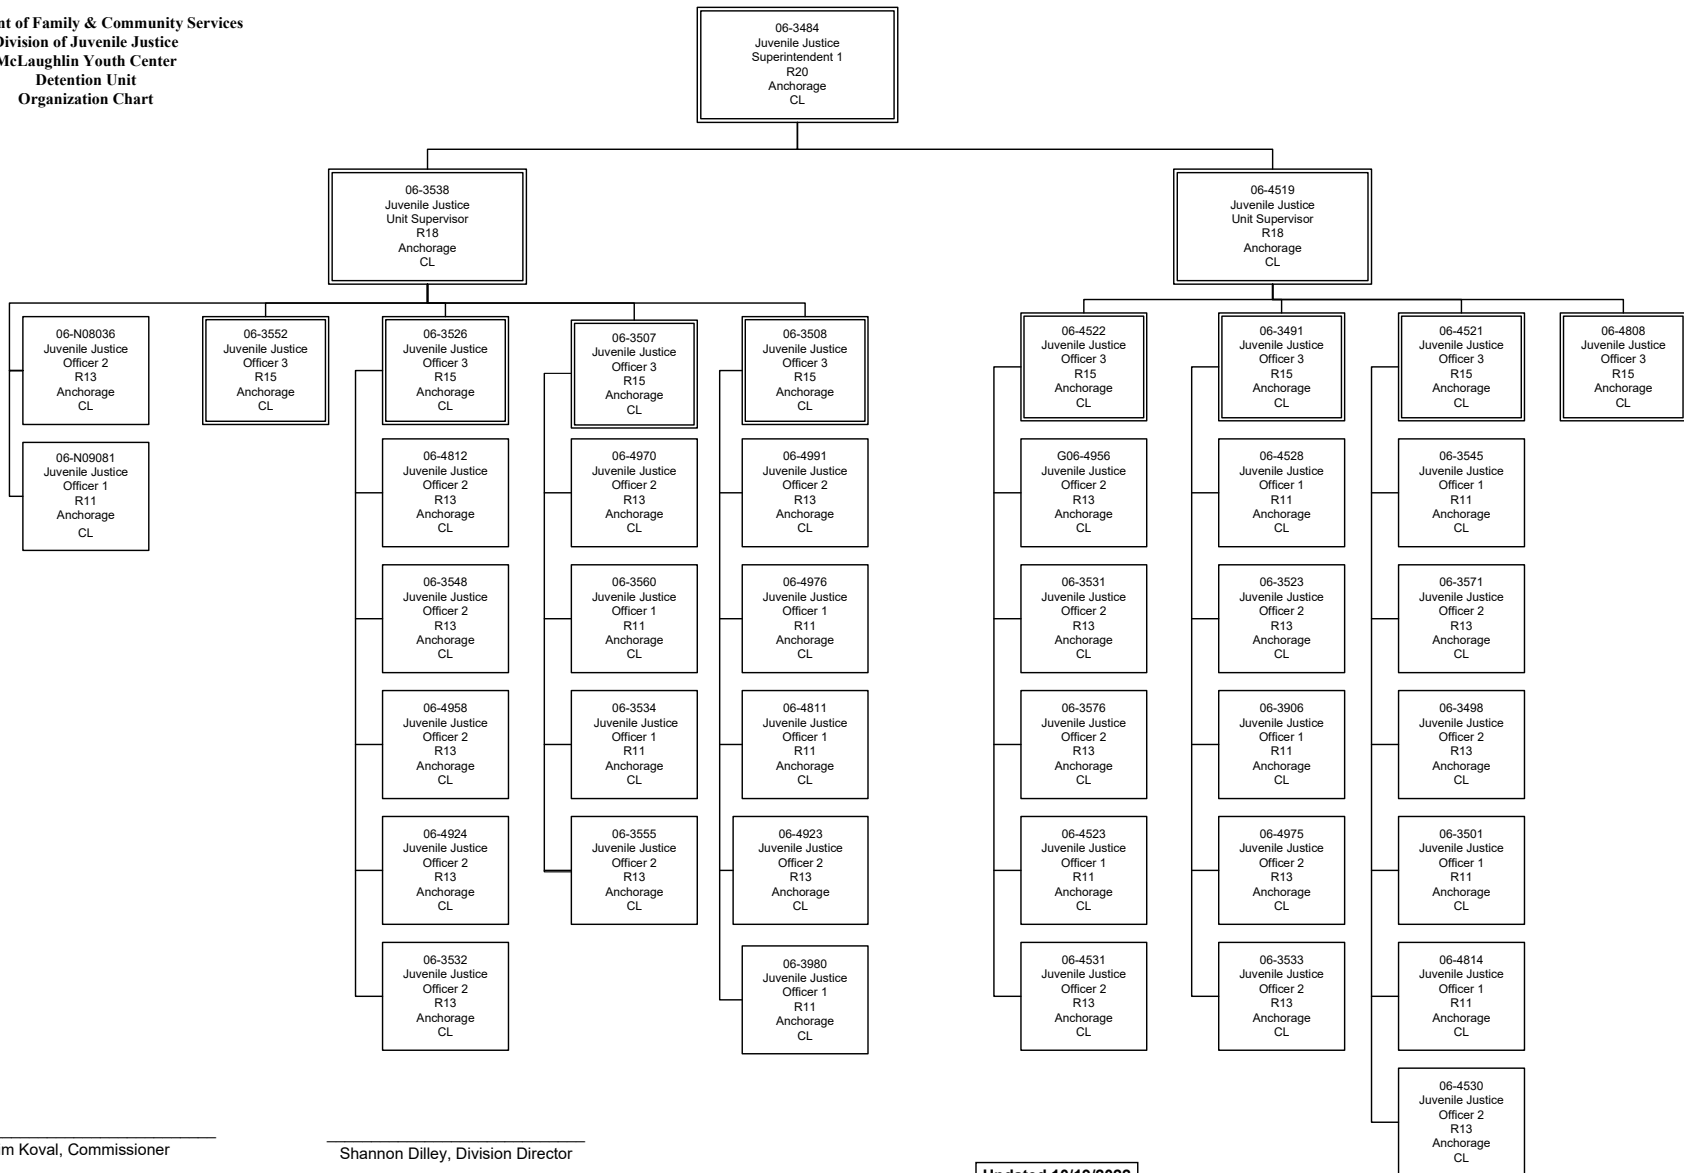

Department of Family & Community Services
 Division of Juvenile Justice
 McLaughlin Youth Center
 Detention Unit
 Organization Chart

Department of Family & Community Services
 Division of Juvenile Justice
 McLaughlin Youth Center
 Treatment Units
 Organization Chart

Department of Family & Community Services
 Division of Juvenile Justice
 McLaughlin Youth Center
 Superintendent' Offices
 Organization Chart

Department of Family & Community Services
 Division of Juvenile Justice
 McLaughlin Youth Center
 Administrative Support
 Organization Chart