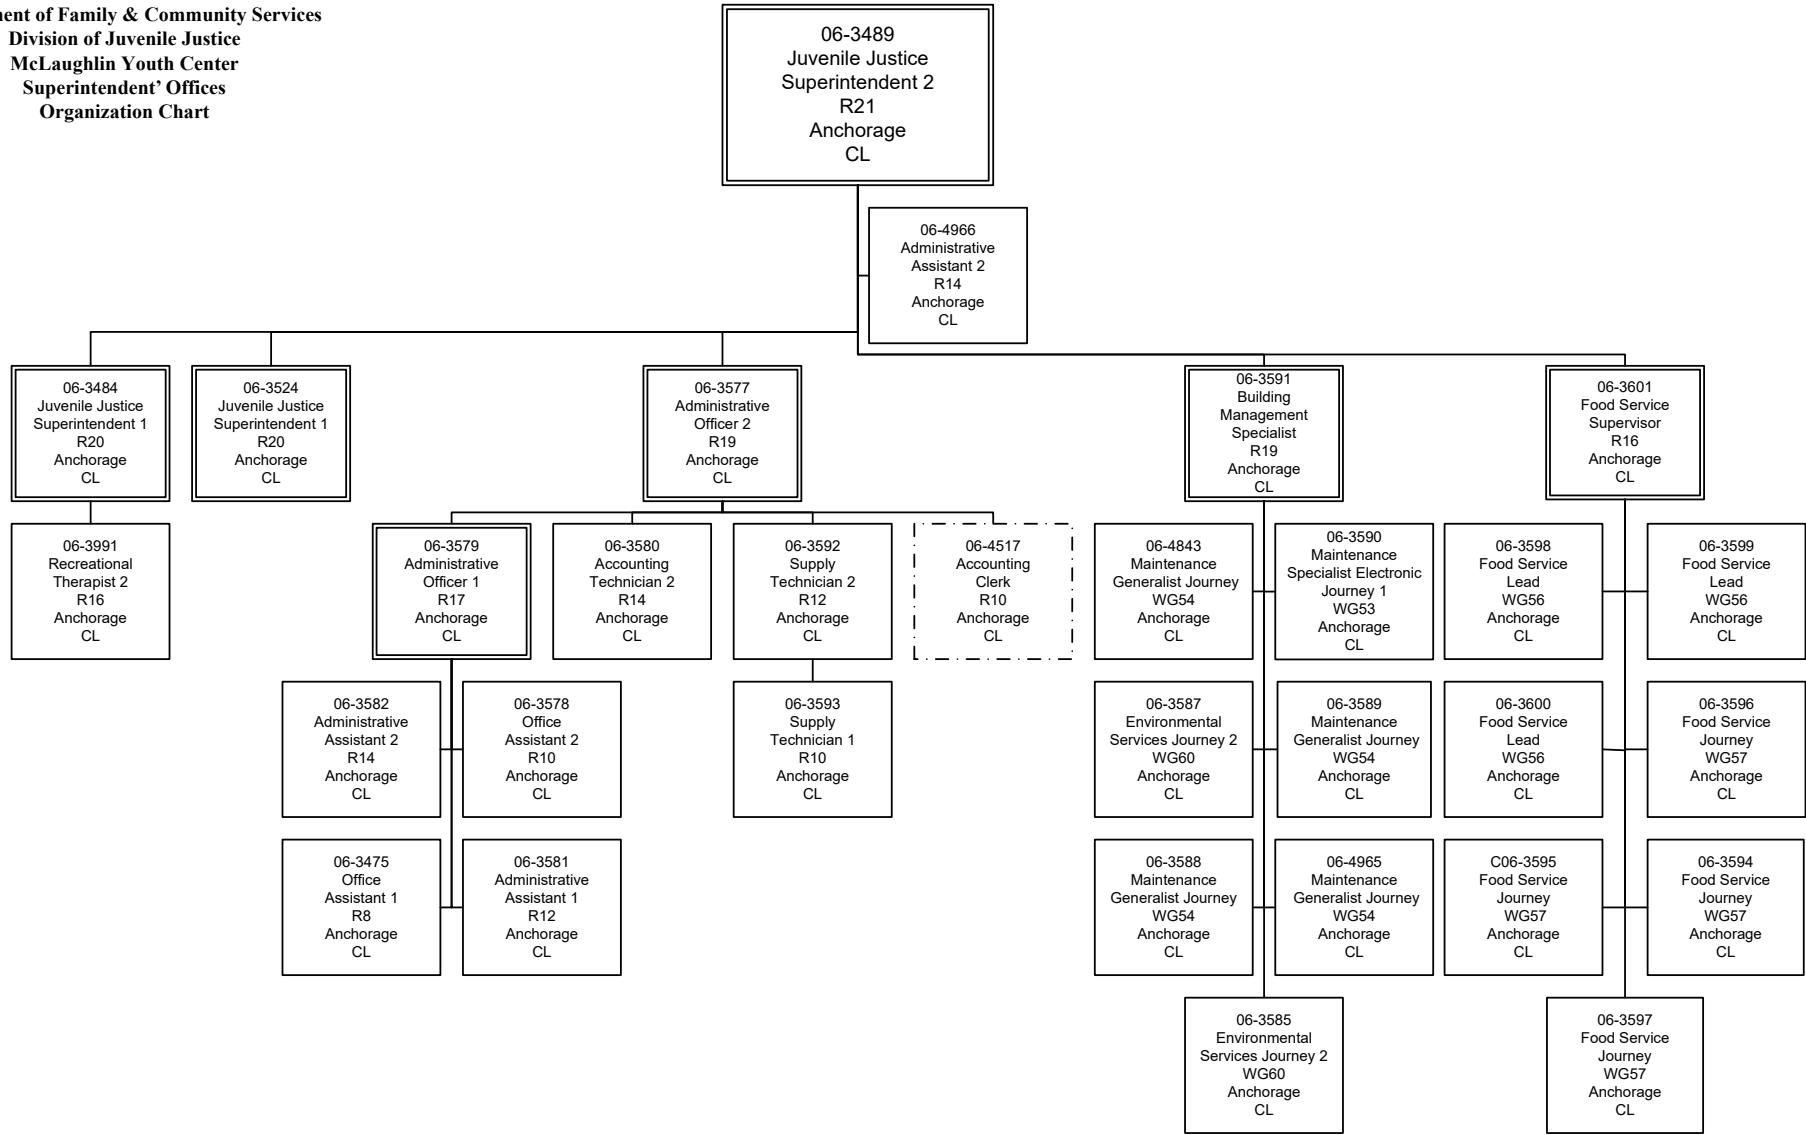

Department of Family & Community Services
 Division of Juvenile Justice
 McLaughlin Youth Center
 Detention Unit
 Organization Chart

Department of Family & Community Services
 Division of Juvenile Justice
 McLaughlin Youth Center
 Treatment Units
 Organization Chart

Department of Family & Community Services
 Division of Juvenile Justice
 McLaughlin Youth Center
 Superintendent' Offices
 Organization Chart

Department of Family & Community Services
 Division of Juvenile Justice
 McLaughlin Youth Center
 Administrative Support
 Organization Chart