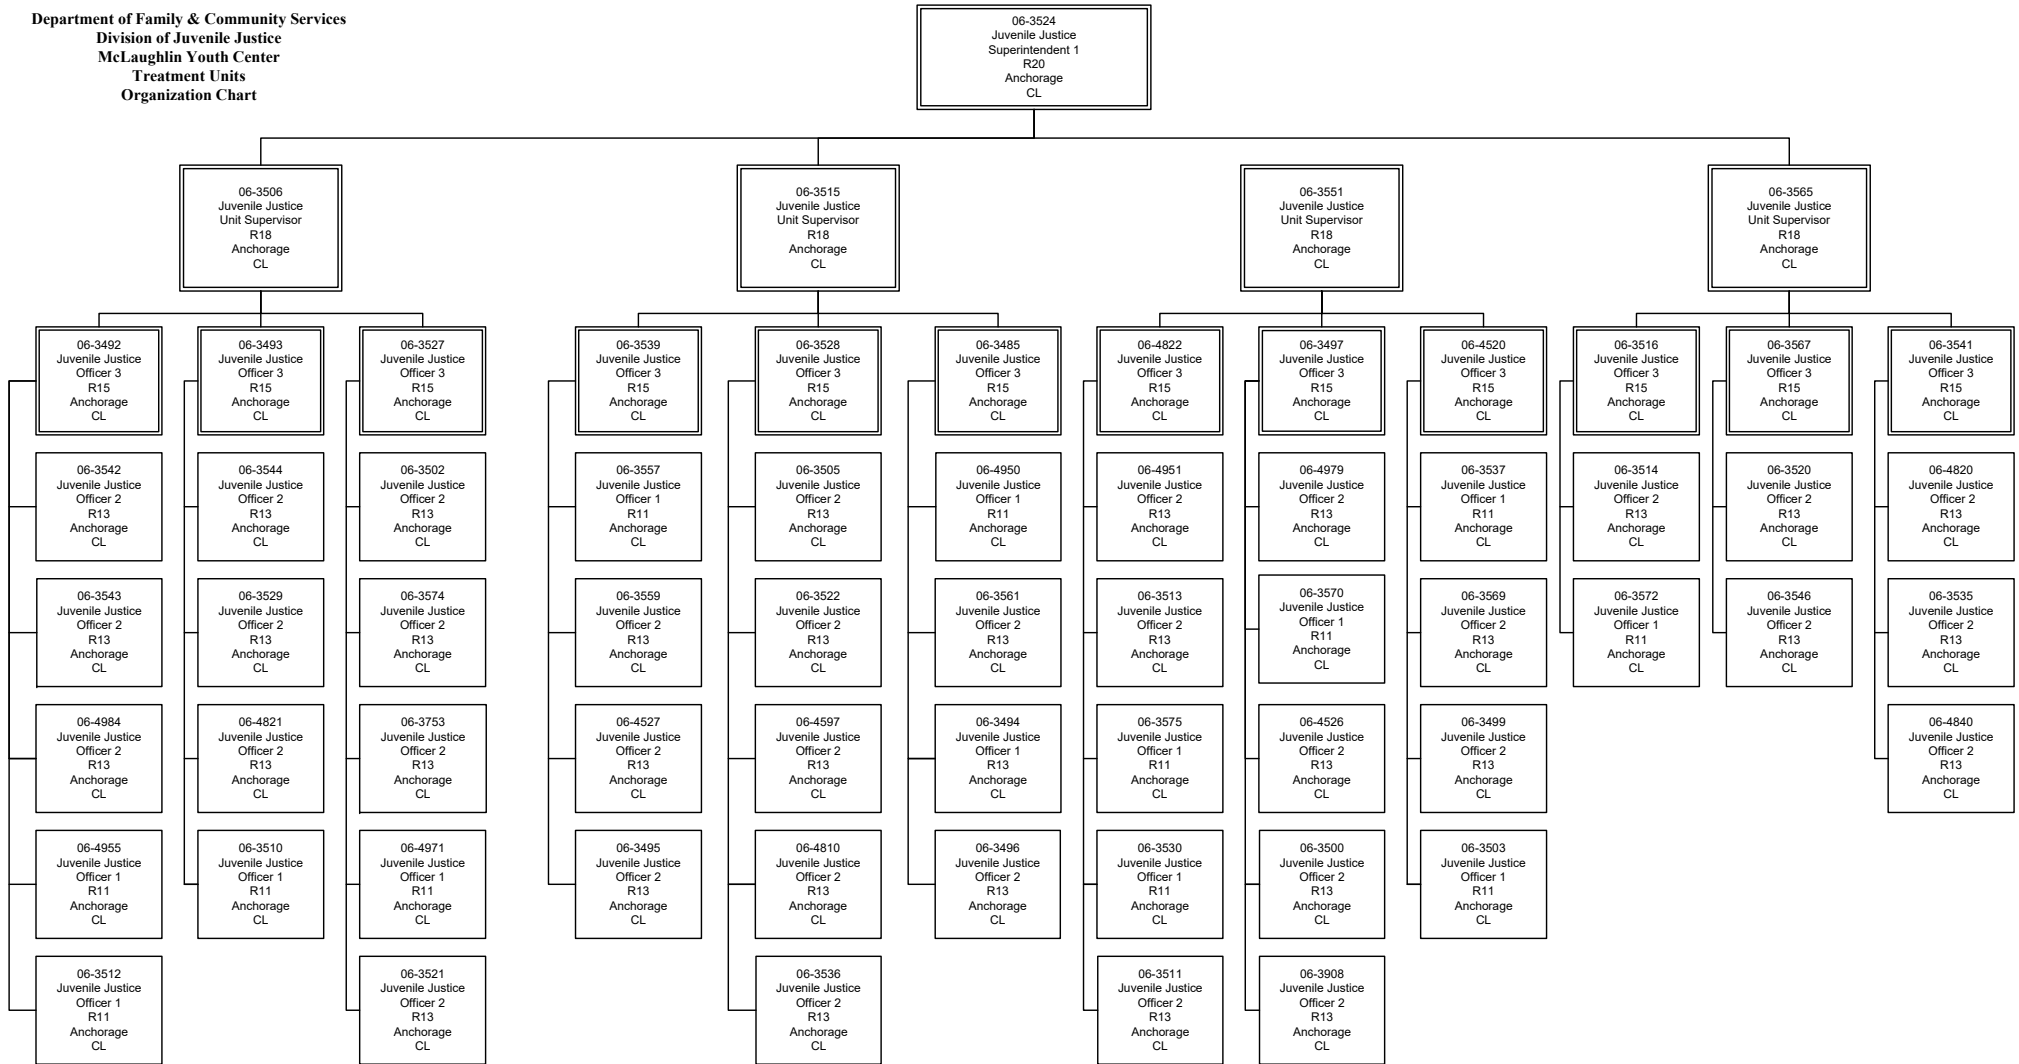

Department of Family & Community Services
 Division of Juvenile Justice
 McLaughlin Youth Center
 Detention Unit
 Organization Chart

Department of Family & Community Services
 Division of Juvenile Justice
 McLaughlin Youth Center
 Treatment Units
 Organization Chart

Department of Family & Community Services
 Division of Juvenile Justice
 McLaughlin Youth Center
 Superintendent' Offices
 Organization Chart

Department of Family & Community Services
 Division of Juvenile Justice
 McLaughlin Youth Center
 Administrative Support
 Organization Chart