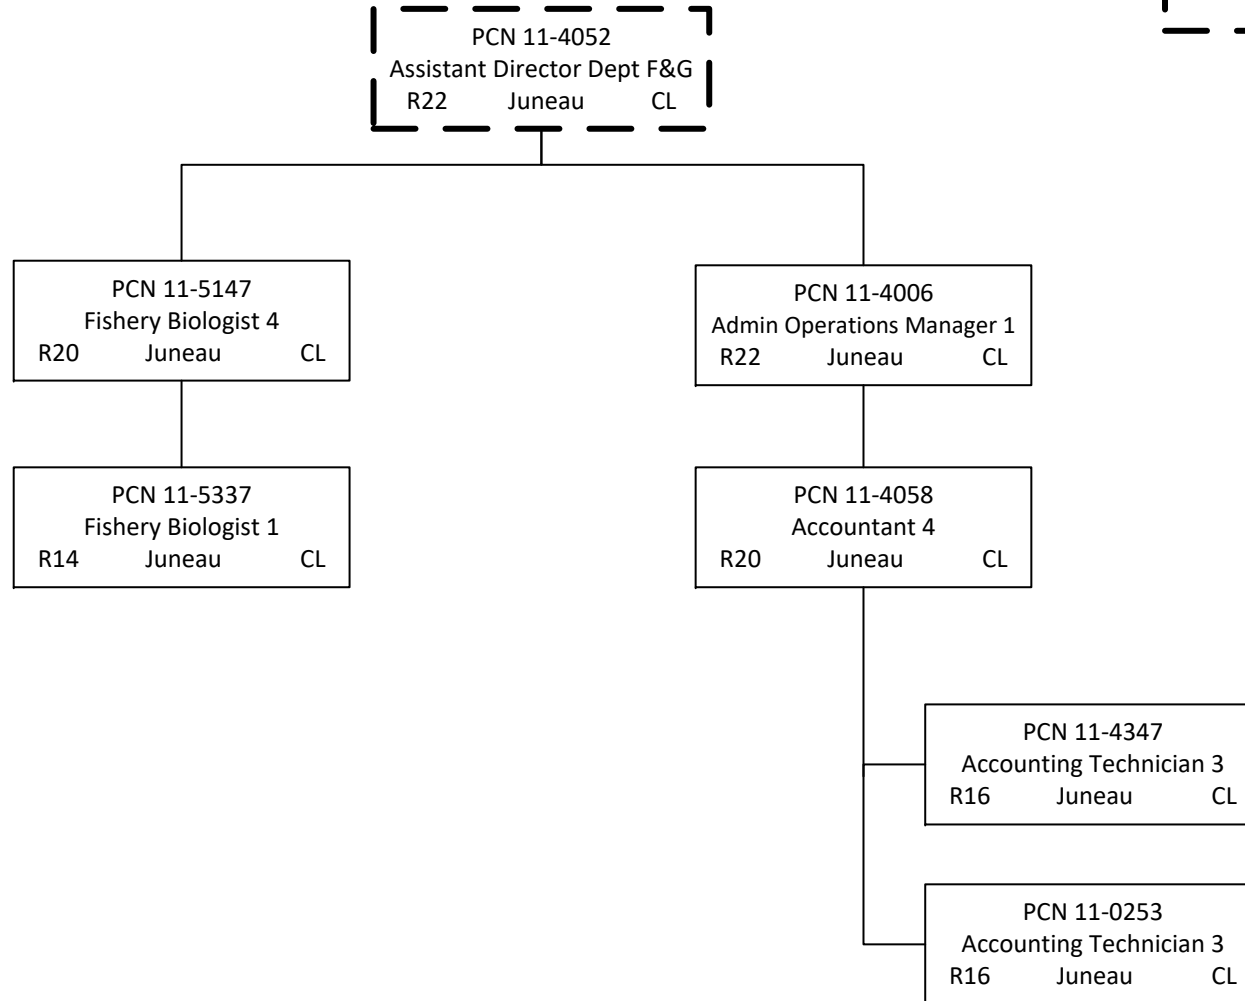

Position counted on  
another page

Position counted in  
another component

Position counted on  
another page

PCN 11-4042  
Division Operations Manager  
R24 Juneau CL

PCN 11-6156  
Fishery Biologist 2  
R16 Juneau CL

Position counted on  
another page

Position counted on  
another page

PCN 11-4109  
Fishery Biologist 3  
R18 Haines CL

PCN 11-1706  
Fish & Wildlife Technician 3  
R11 Haines CL

PCN 11-4010  
 Fish & Game Coordinator  
 R22 Anchorage CL

Position counted on  
another page

Position counted on  
another page

Position counted on  
another page

Position counted on  
another page