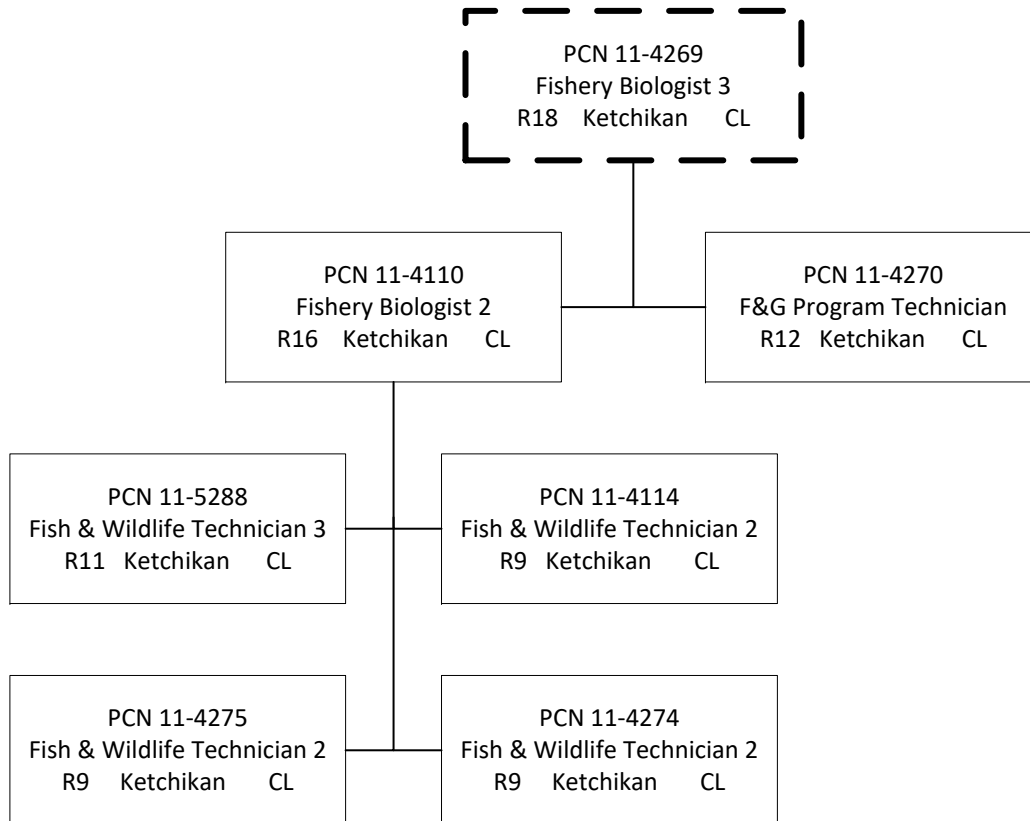

Position counted on  
another page

Position counted in  
another component

Position counted on  
another page

PCN 11-4042  
Division Operations Manager  
R24 Juneau CL

PCN 11-6156  
Fishery Biologist 2  
R16 Juneau CL

Position counted on  
another page

Position counted on  
another page

PCN 11-4109  
Fishery Biologist 3  
R18 Haines CL

PCN 11-1706  
Fish & Wildlife Technician 3  
R11 Haines CL

PCN 11-4010  
 Fish & Game Coordinator  
 R22 Anchorage CL

Position counted on  
another page

Position counted on  
another page

Position counted on  
another page

Position counted on  
another page