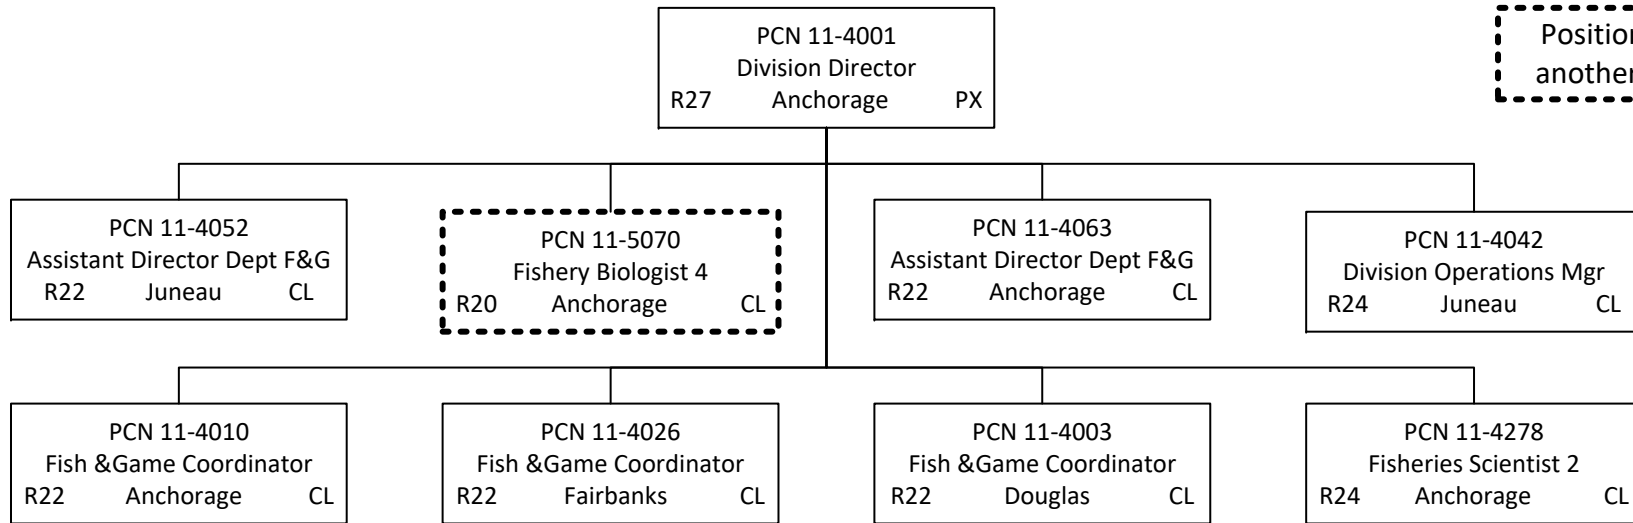

Position counted on  
another page

Position counted in  
another component

Position counted on  
another page

PCN 11-4042  
Division Operations Manager  
R24 Juneau CL

PCN 11-6156  
Fishery Biologist 2  
R16 Juneau CL

Position counted on  
another page

Position counted on  
another page

PCN 11-4109  
Fishery Biologist 3  
R18 Haines CL

PCN 11-1706  
Fish & Wildlife Technician 3  
R11 Haines CL

PCN 11-4010  
 Fish & Game Coordinator  
 R22 Anchorage CL