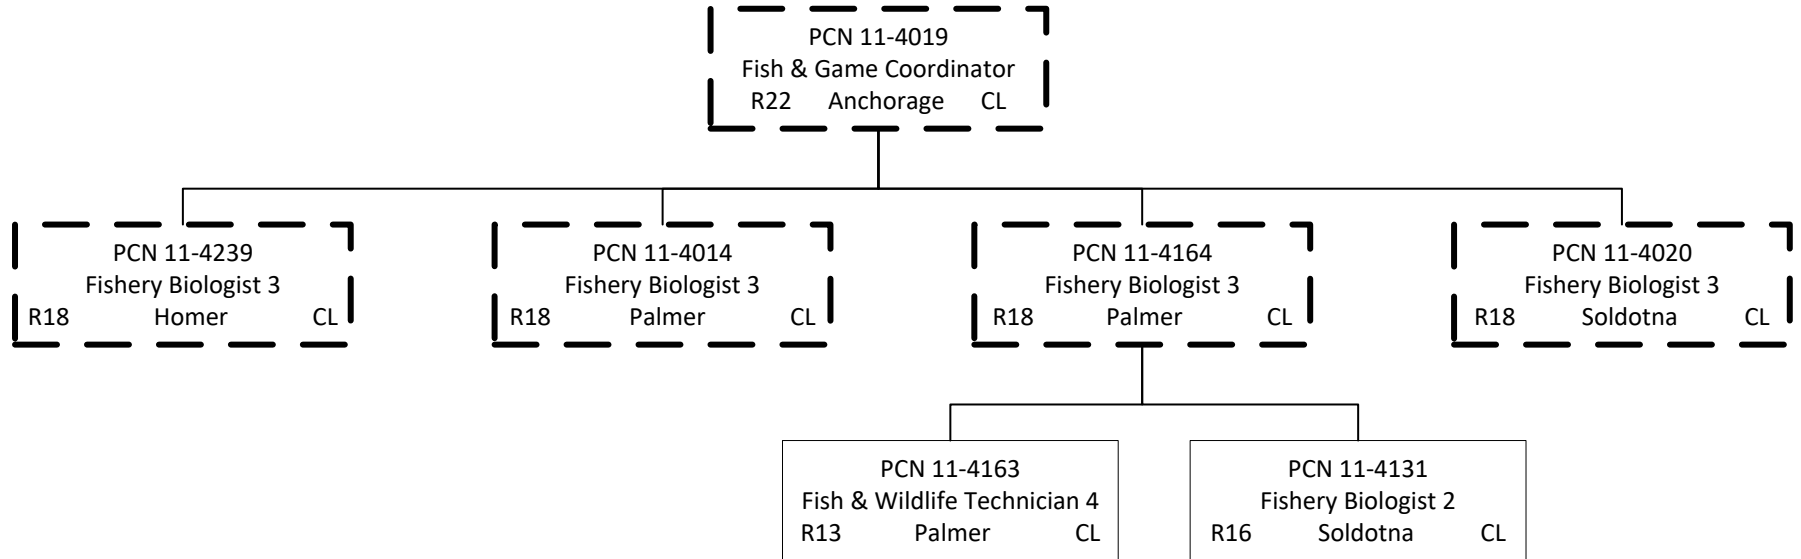

Position counted on  
another page

Position counted in  
another component

Position counted on  
another page

PCN 11-4042  
Division Operations Manager  
R24 Juneau CL

PCN 11-6156  
Fishery Biologist 2  
R16 Juneau CL

Position counted on  
another page

Position counted on  
another page

PCN 11-4109  
Fishery Biologist 3  
R18 Haines CL

PCN 11-1706  
Fish & Wildlife Technician 3  
R11 Haines CL

PCN 11-4010  
 Fish & Game Coordinator  
 R22 Anchorage CL

Position counted on  
another page

Position counted on  
another page

Position counted on  
another page

Position counted on  
another page