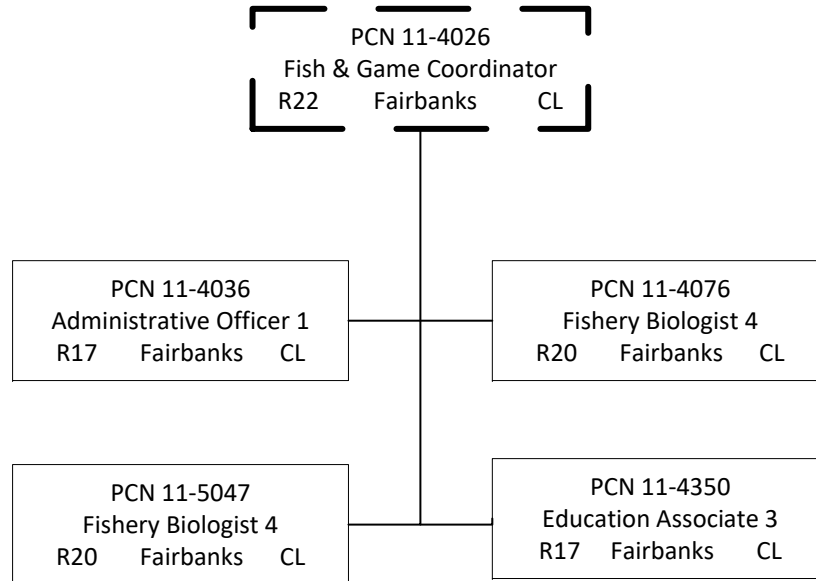

Position counted on  
another page

Position counted on  
another page

PCN 11-4109  
Fishery Biologist 3  
R18 Haines CL

PCN 11-1706  
Fish & Wildlife Technician 3  
R11 Haines CL

PCN 11-4010  
 Fish & Game Coordinator  
 R22 Anchorage CL

Position counted on  
another page

Position counted on  
another page

Position counted on  
another page

Position counted on  
another page