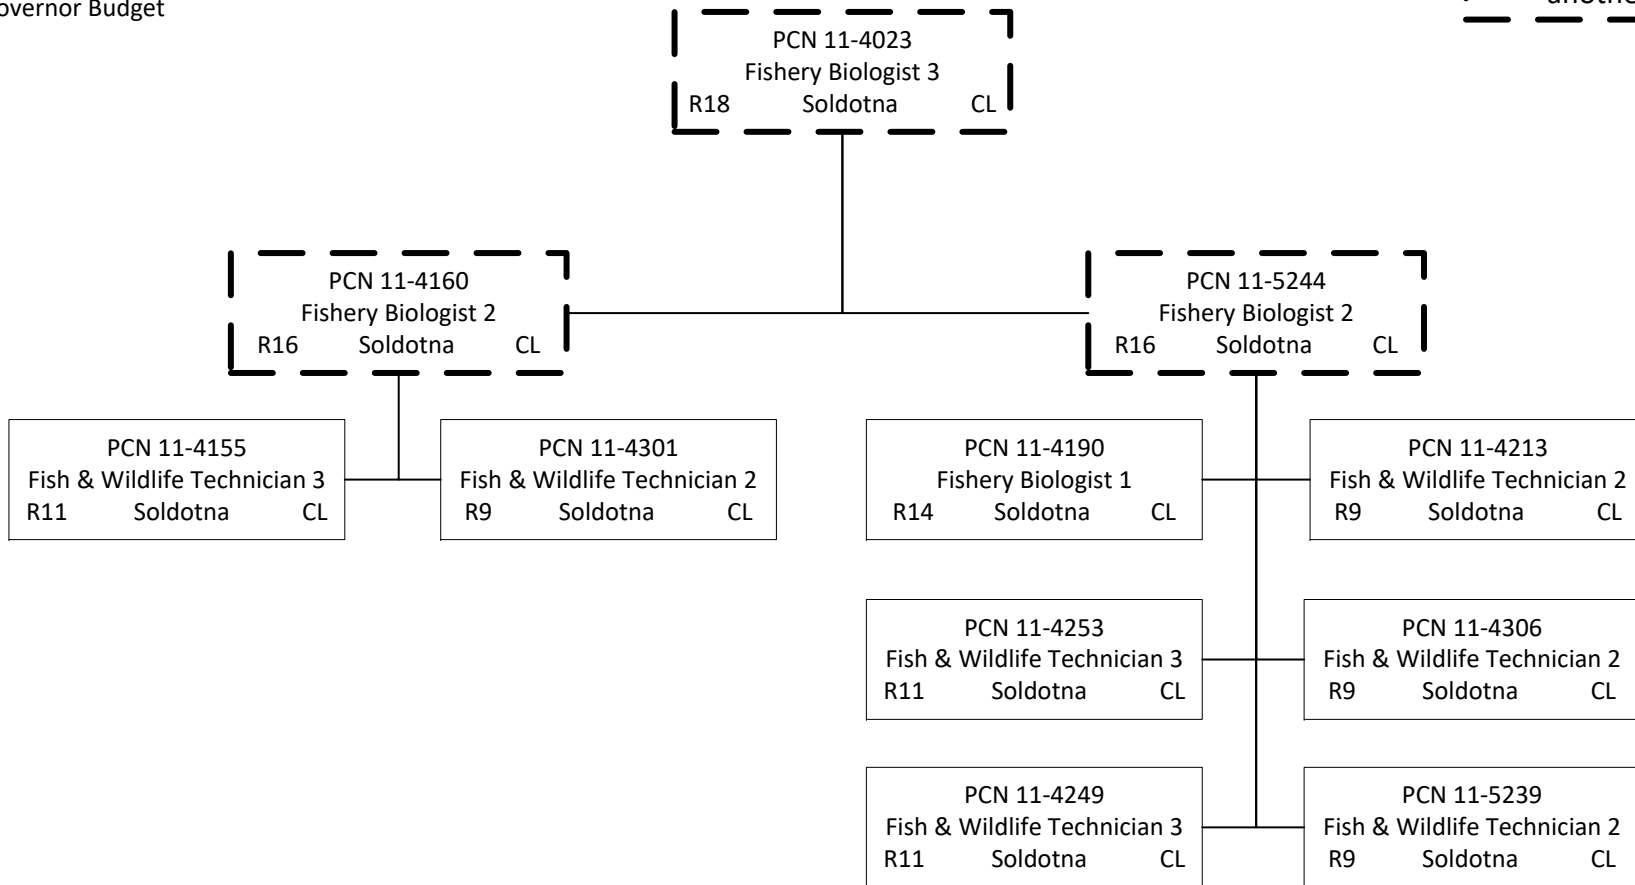

Position counted on  
another page

Position counted in  
another component

Position counted on  
another page

PCN 11-4042  
Division Operations Manager  
R24 Juneau CL

PCN 11-6156  
Fishery Biologist 2  
R16 Juneau CL

Position counted on  
another page

Position counted on  
another page

PCN 11-4109  
Fishery Biologist 3  
R18 Haines CL

PCN 11-1706  
Fish & Wildlife Technician 3  
R11 Haines CL

PCN 11-4010  
 Fish & Game Coordinator  
 R22 Anchorage CL

Position counted on  
another page

Position counted on  
another page

Position counted on  
another page

Position counted on  
another page