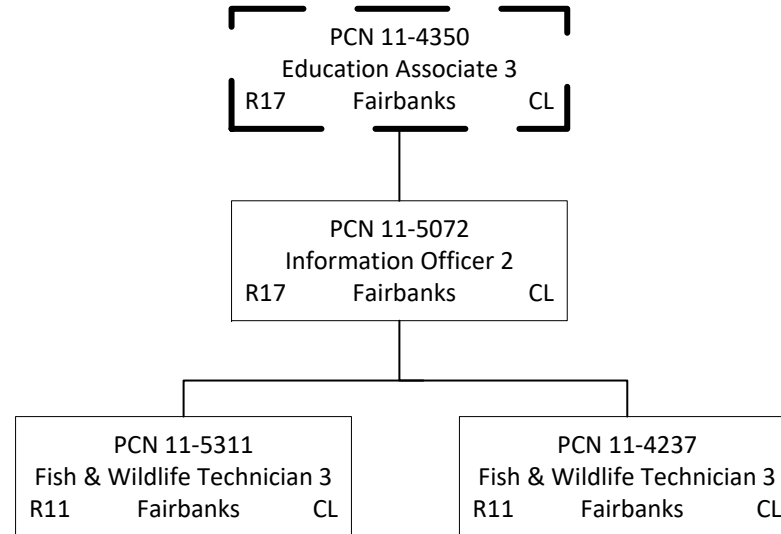

Position counted on  
another page

Position counted in  
another component

Position counted on  
another page

PCN 11-4042  
Division Operations Manager  
R24 Juneau CL

PCN 11-6156  
Fishery Biologist 2  
R16 Juneau CL

Position counted on  
another page

Position counted on  
another page

PCN 11-4109  
Fishery Biologist 3  
R18 Haines CL

PCN 11-1706  
Fish & Wildlife Technician 3  
R11 Haines CL

PCN 11-4010  
 Fish & Game Coordinator  
 R22 Anchorage CL

Position counted on  
another page

Position counted on  
another page

Position counted on  
another page

Position counted on  
another page