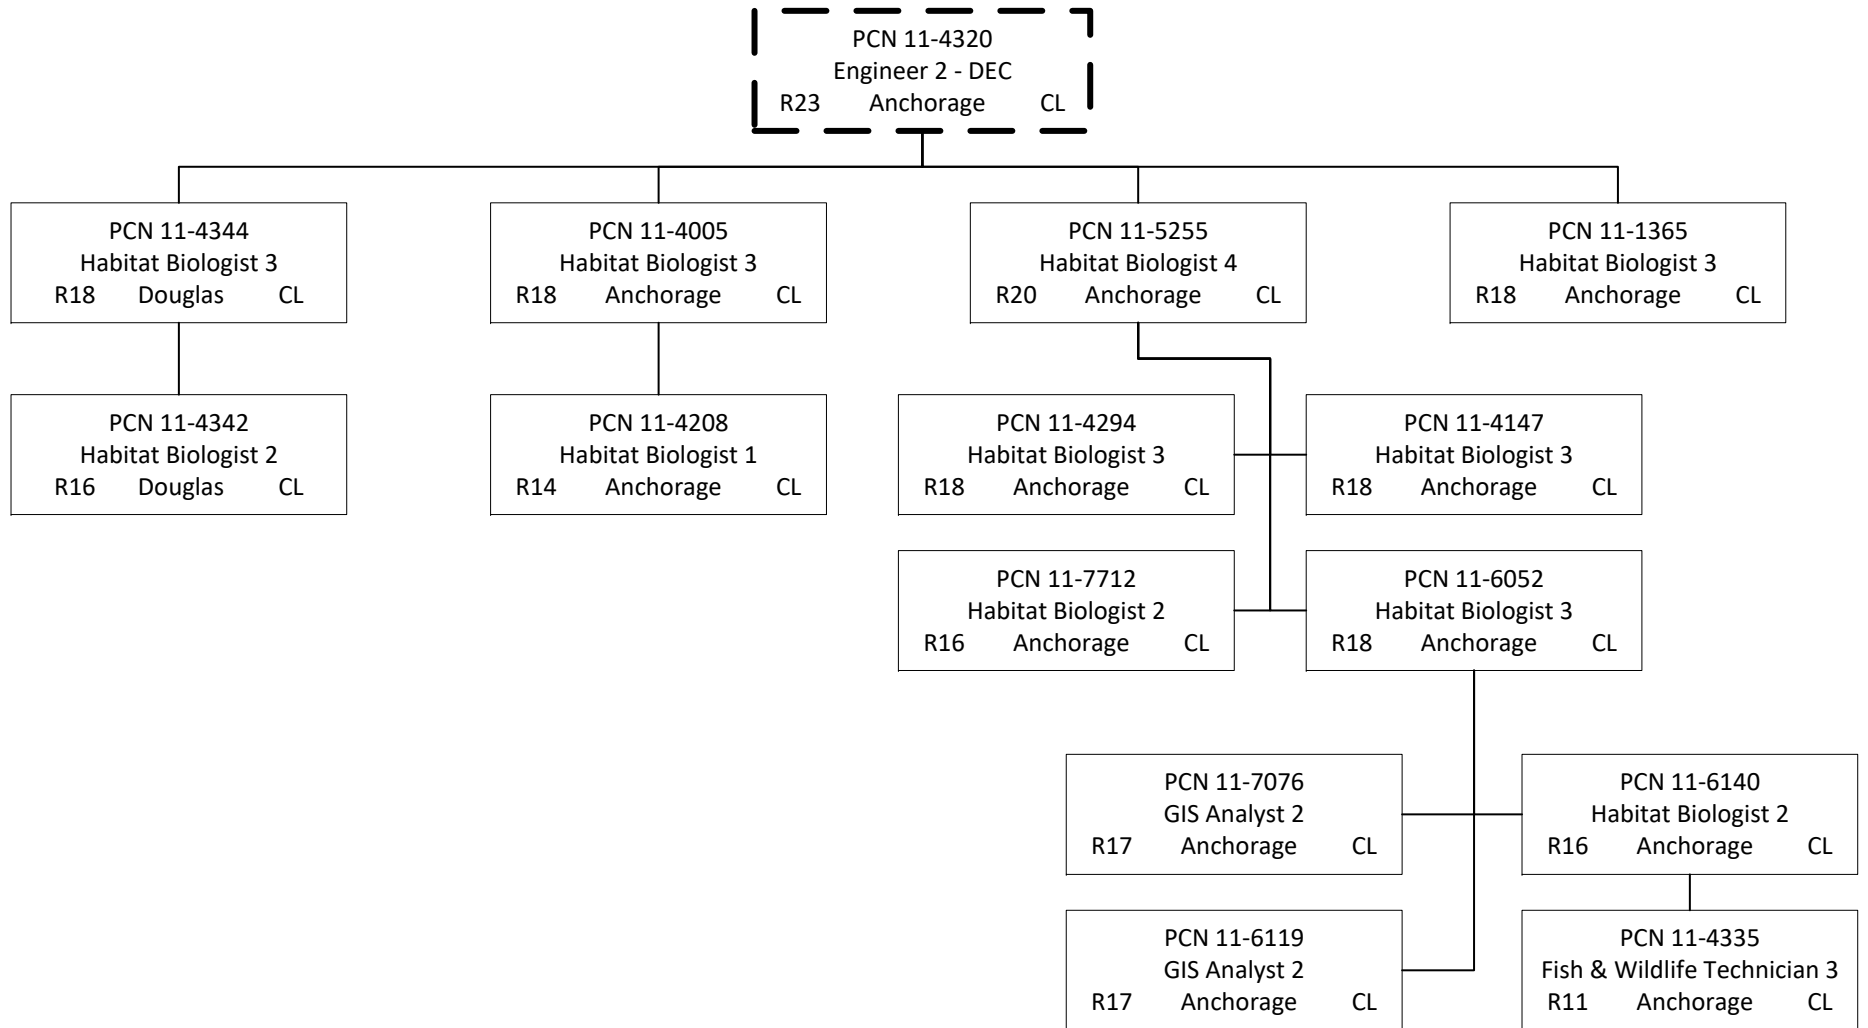

Position counted on  
another page

Position counted in  
another component

Position counted on  
another page

PCN 11-4042  
Division Operations Manager  
R24 Juneau CL

PCN 11-6156  
Fishery Biologist 2  
R16 Juneau CL

Position counted on  
another page

Position counted on  
another page

PCN 11-4109  
Fishery Biologist 3  
R18 Haines CL

PCN 11-1706  
Fish & Wildlife Technician 3  
R11 Haines CL

PCN 11-4010  
 Fish & Game Coordinator  
 R22 Anchorage CL

Position counted on  
another page

Position counted on  
another page

Position counted on  
another page

Position counted on  
another page