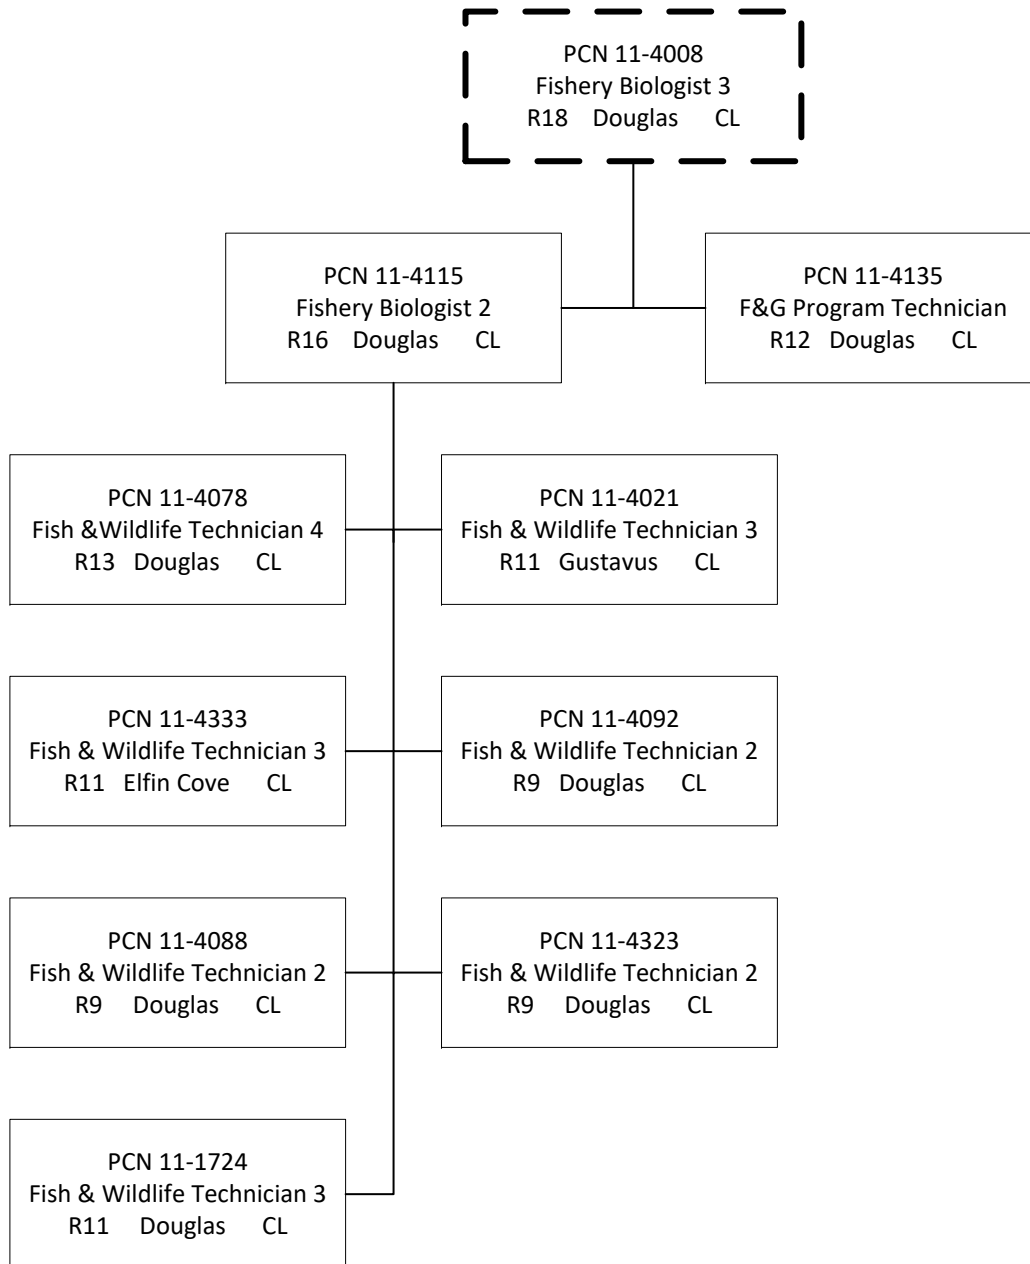

Position counted on  
another page

Position counted in  
another component

Position counted on  
another page

PCN 11-4042  
Division Operations Manager  
R24 Juneau CL

PCN 11-6156  
Fishery Biologist 2  
R16 Juneau CL

Position counted on  
another page

Position counted on  
another page

PCN 11-4109  
Fishery Biologist 3  
R18 Haines CL

PCN 11-1706  
Fish & Wildlife Technician 3  
R11 Haines CL

PCN 11-4010  
 Fish & Game Coordinator  
 R22 Anchorage CL

Position counted on  
another page

Position counted on  
another page

Position counted on  
another page

Position counted on  
another page