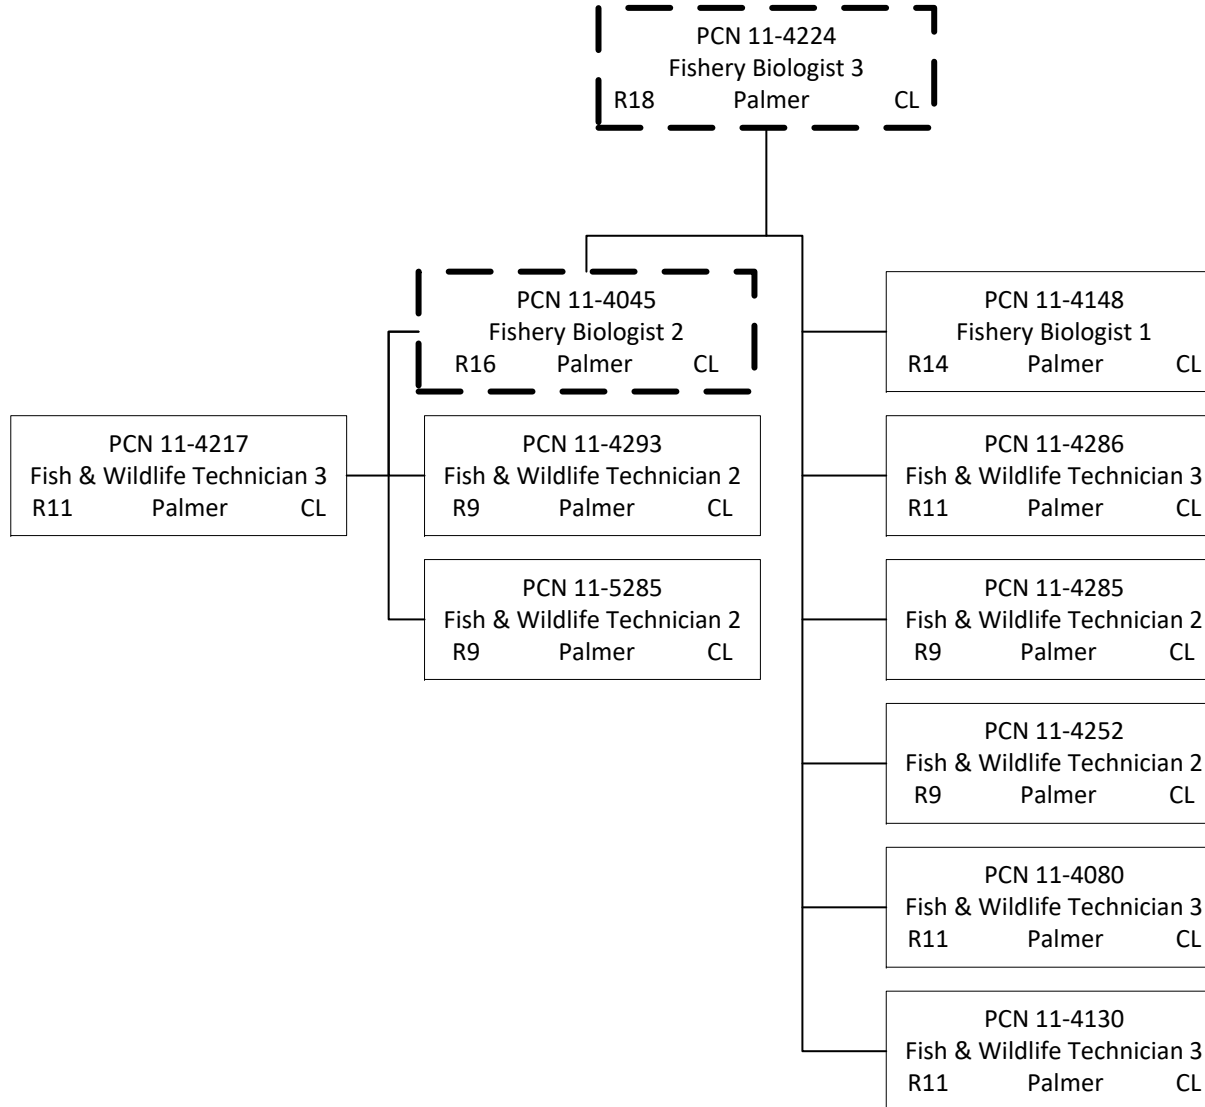

Position counted on  
another page

Position counted in  
another component

Position counted on  
another page

PCN 11-4042  
Division Operations Manager  
R24 Juneau CL

PCN 11-6156  
Fishery Biologist 2  
R16 Juneau CL

Position counted on  
another page

Position counted on  
another page

PCN 11-4109  
Fishery Biologist 3  
R18 Haines CL

PCN 11-1706  
Fish & Wildlife Technician 3  
R11 Haines CL

PCN 11-4010  
 Fish & Game Coordinator  
 R22 Anchorage CL

Position counted on  
another page

Position counted on  
another page

Position counted on  
another page

Position counted on  
another page