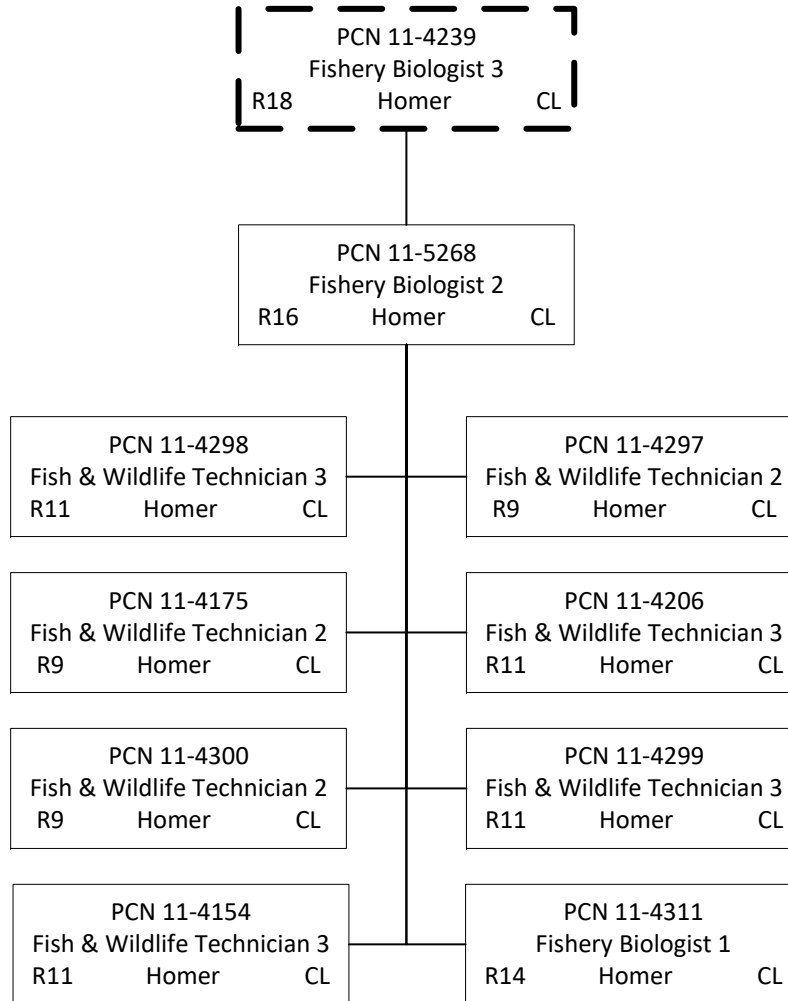

Position counted on  
another page

Position counted in  
another component

Position counted on  
another page

PCN 11-4042  
Division Operations Manager  
R24 Juneau CL

PCN 11-6156  
Fishery Biologist 2  
R16 Juneau CL

Position counted on  
another page

Position counted on  
another page

PCN 11-4109  
Fishery Biologist 3  
R18 Haines CL

PCN 11-1706  
Fish & Wildlife Technician 3  
R11 Haines CL

PCN 11-4010  
 Fish & Game Coordinator  
 R22 Anchorage CL

Position counted on  
another page

Position counted on  
another page

Position counted on  
another page

Position counted on  
another page