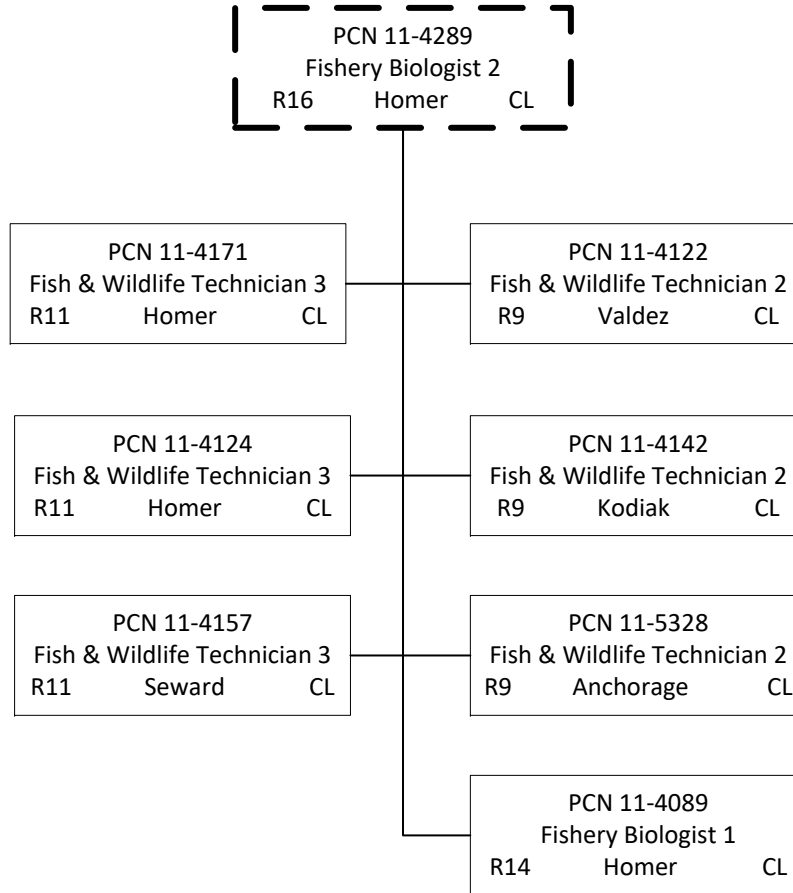

Position counted on  
another page

Position counted in  
another component

Position counted on  
another page

PCN 11-4042  
Division Operations Manager  
R24 Juneau CL

PCN 11-6156  
Fishery Biologist 2  
R16 Juneau CL

Position counted on  
another page

Position counted on  
another page

PCN 11-4109  
Fishery Biologist 3  
R18 Haines CL

PCN 11-1706  
Fish & Wildlife Technician 3  
R11 Haines CL

PCN 11-4010  
 Fish & Game Coordinator  
 R22 Anchorage CL

Position counted on  
another page

Position counted on  
another page

Position counted on  
another page

Position counted on  
another page