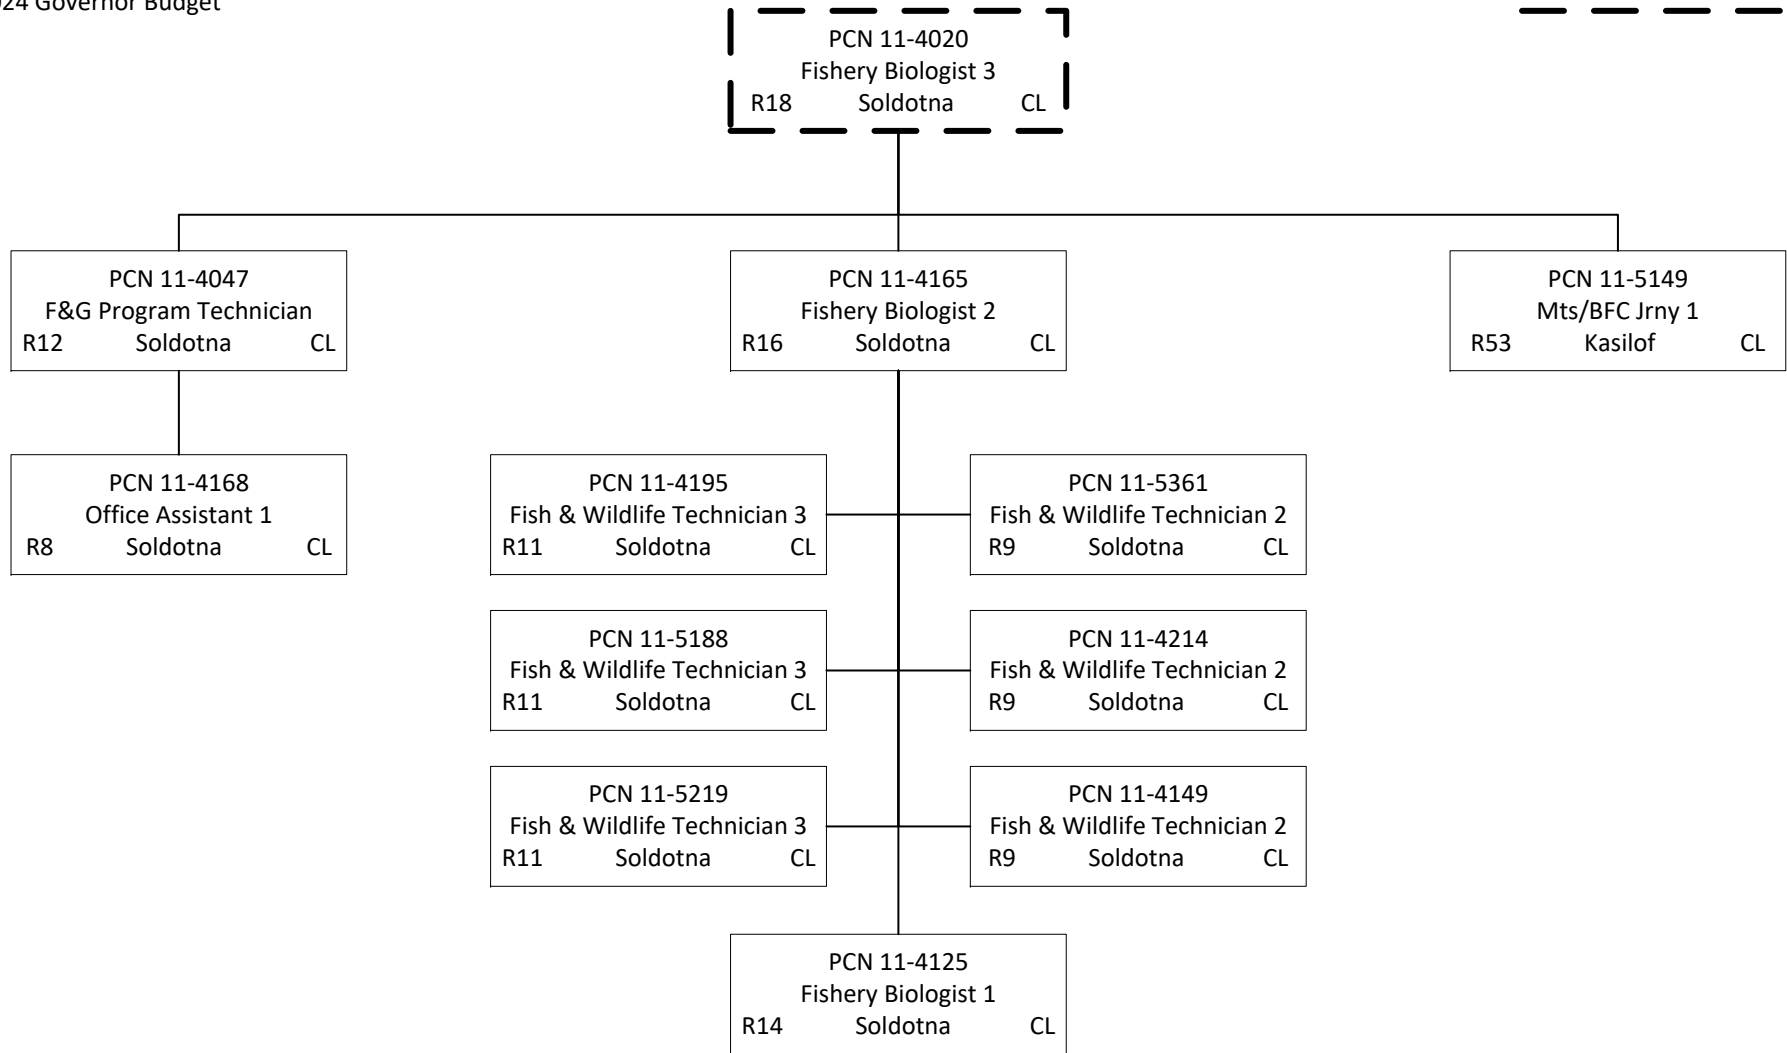

Position counted on  
another page

Position counted in  
another component

Position counted on  
another page

PCN 11-4042  
Division Operations Manager  
R24 Juneau CL

PCN 11-6156  
Fishery Biologist 2  
R16 Juneau CL

Position counted on  
another page

Position counted on  
another page

PCN 11-4109  
Fishery Biologist 3  
R18 Haines CL

PCN 11-1706  
Fish & Wildlife Technician 3  
R11 Haines CL

PCN 11-4010  
 Fish & Game Coordinator  
 R22 Anchorage CL

Position counted on  
another page

Position counted on  
another page

Position counted on  
another page

Position counted on  
another page