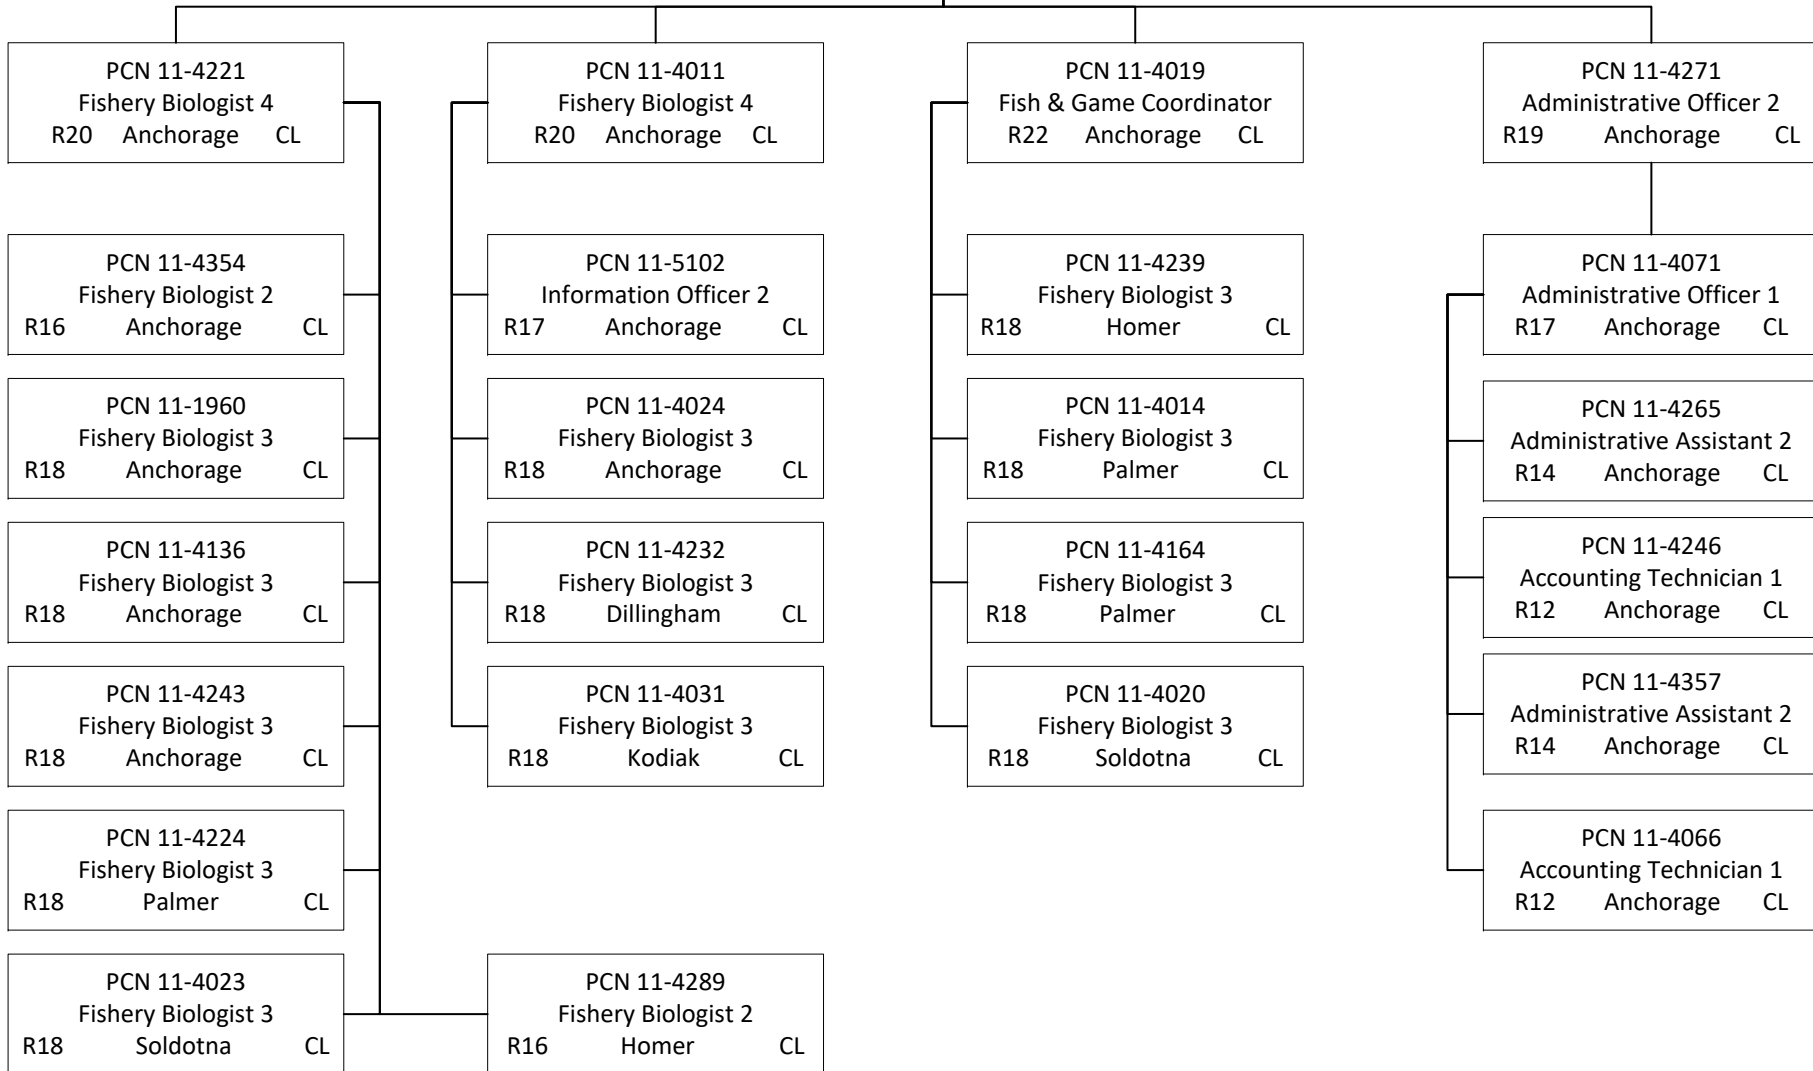

Position counted on  
another page

Position counted in  
another component

Position counted on  
another page

PCN 11-4042  
Division Operations Manager  
R24 Juneau CL

PCN 11-6156  
Fishery Biologist 2  
R16 Juneau CL

Position counted on  
another page

Position counted on  
another page

PCN 11-4109  
Fishery Biologist 3  
R18 Haines CL

PCN 11-1706  
Fish & Wildlife Technician 3  
R11 Haines CL

PCN 11-4010  
 Fish & Game Coordinator  
 R22 Anchorage CL

Position counted on  
another page

Position counted on  
another page

Position counted on  
another page

Position counted on  
another page