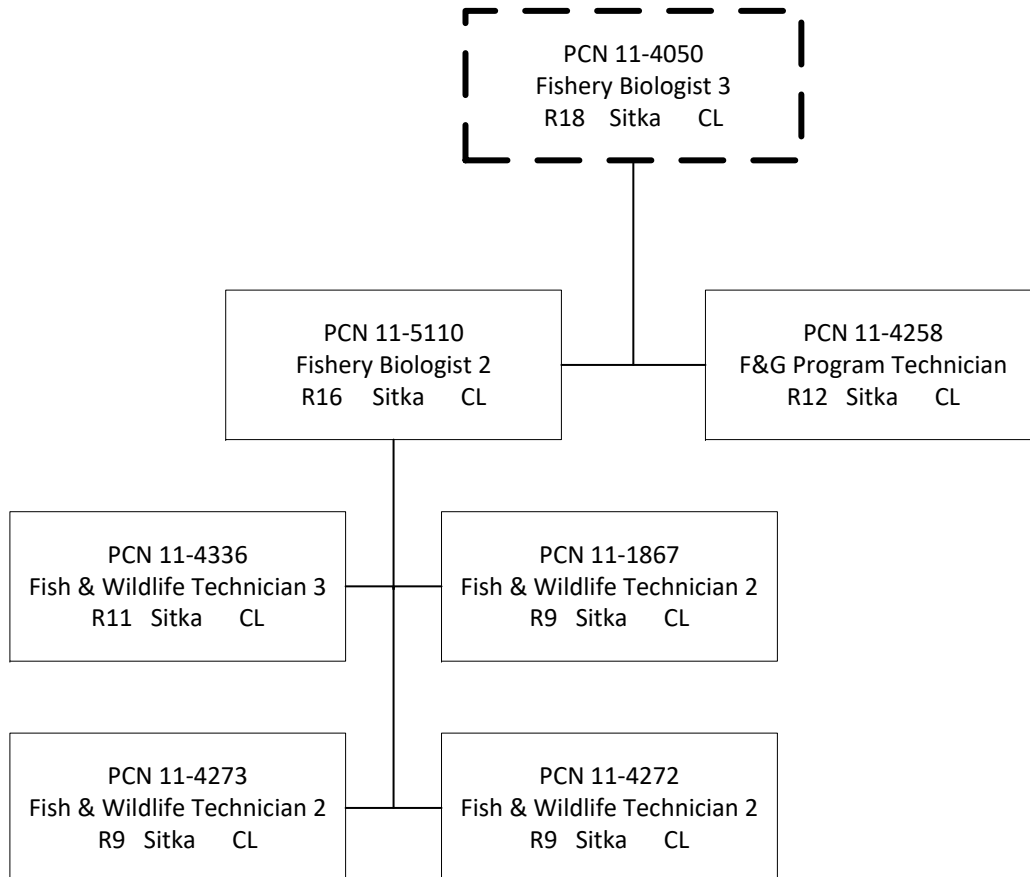

Position counted on  
another page

Position counted in  
another component

Position counted on  
another page

PCN 11-4042  
Division Operations Manager  
R24 Juneau CL

PCN 11-6156  
Fishery Biologist 2  
R16 Juneau CL

Position counted on  
another page

Position counted on  
another page

PCN 11-4109  
Fishery Biologist 3  
R18 Haines CL

PCN 11-1706  
Fish & Wildlife Technician 3  
R11 Haines CL

PCN 11-4010  
 Fish & Game Coordinator  
 R22 Anchorage CL

Position counted on  
another page

Position counted on  
another page

Position counted on  
another page

Position counted on  
another page