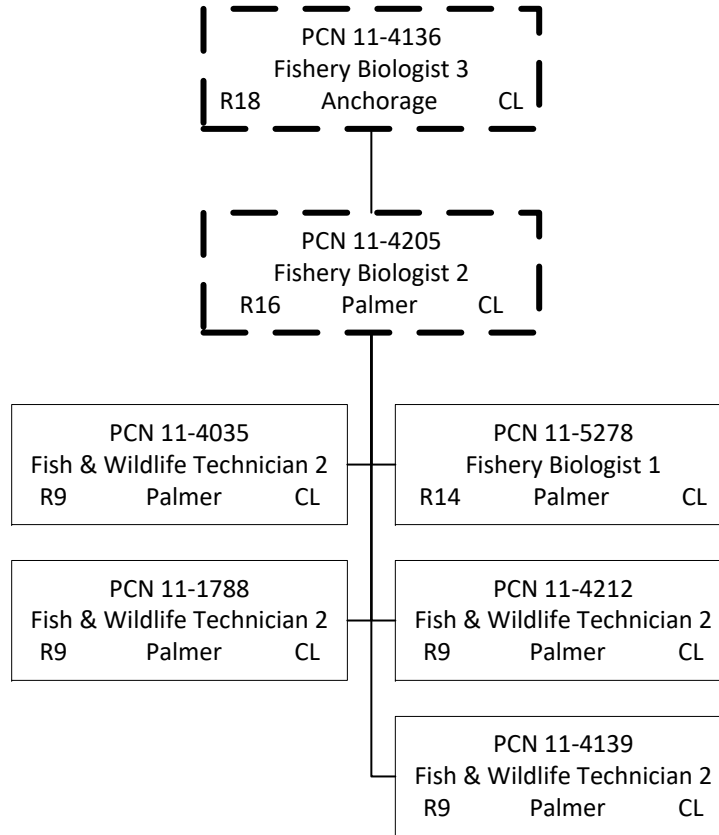

Position counted on  
another page

Position counted in  
another component

Position counted on  
another page

PCN 11-4042  
Division Operations Manager  
R24 Juneau CL

PCN 11-6156  
Fishery Biologist 2  
R16 Juneau CL

Position counted on  
another page

Position counted on  
another page

PCN 11-4109  
Fishery Biologist 3  
R18 Haines CL

PCN 11-1706  
Fish & Wildlife Technician 3  
R11 Haines CL

PCN 11-4010  
 Fish & Game Coordinator  
 R22 Anchorage CL

Position counted on  
another page

Position counted on  
another page

Position counted on  
another page

Position counted on  
another page