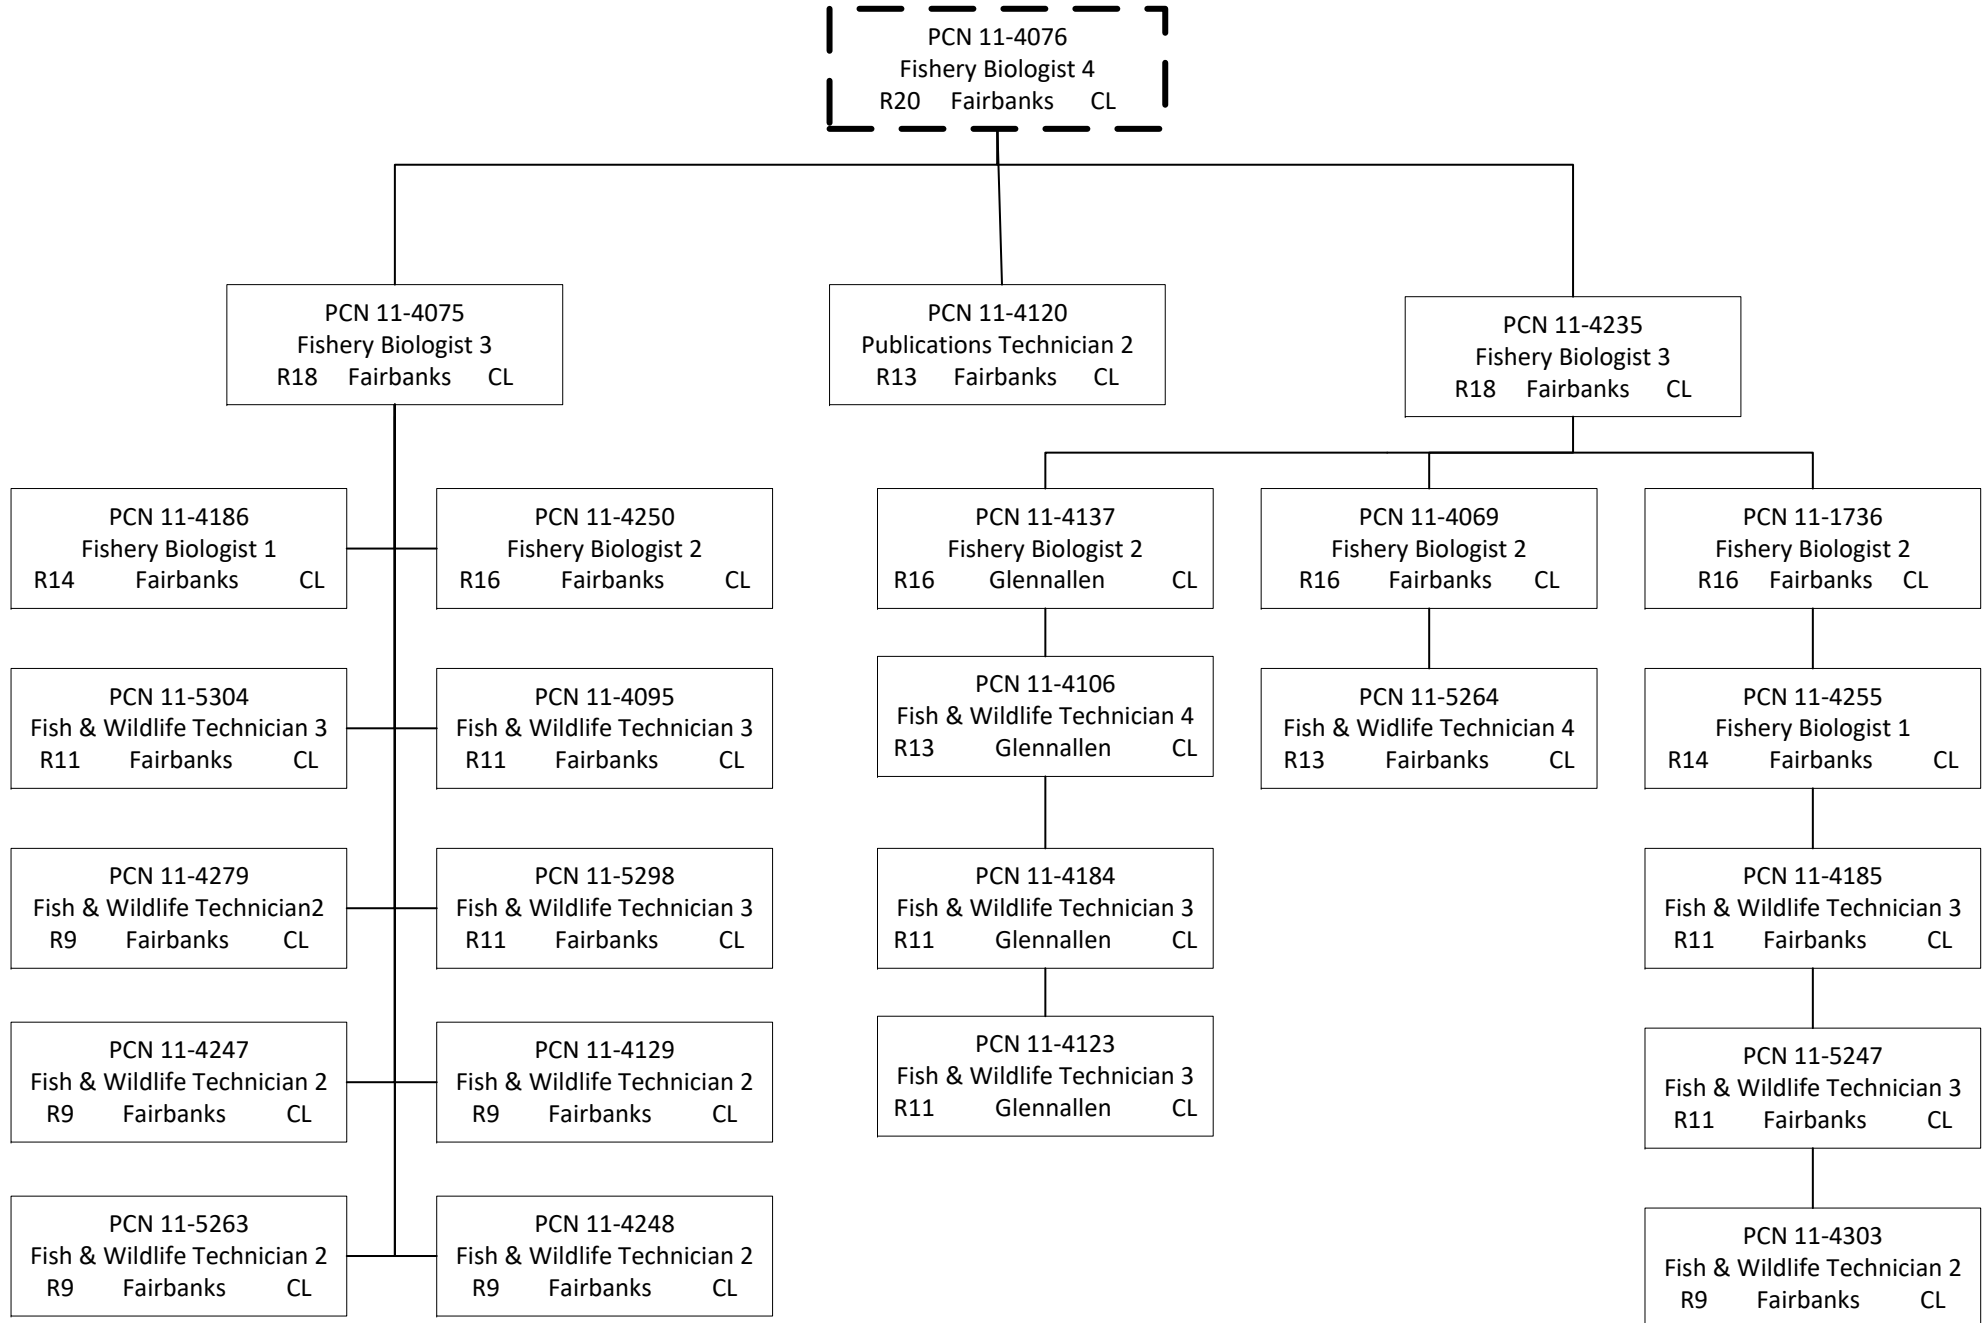

Position counted on  
another page

Position counted in  
another component

Position counted on  
another page

PCN 11-4042  
Division Operations Manager  
R24 Juneau CL

PCN 11-6156  
Fishery Biologist 2  
R16 Juneau CL

Position counted on  
another page

Position counted on  
another page

PCN 11-4109  
Fishery Biologist 3  
R18 Haines CL

PCN 11-1706  
Fish & Wildlife Technician 3  
R11 Haines CL

PCN 11-4010  
 Fish & Game Coordinator  
 R22 Anchorage CL

Position counted on  
another page

Position counted on  
another page

Position counted on  
another page

Position counted on  
another page