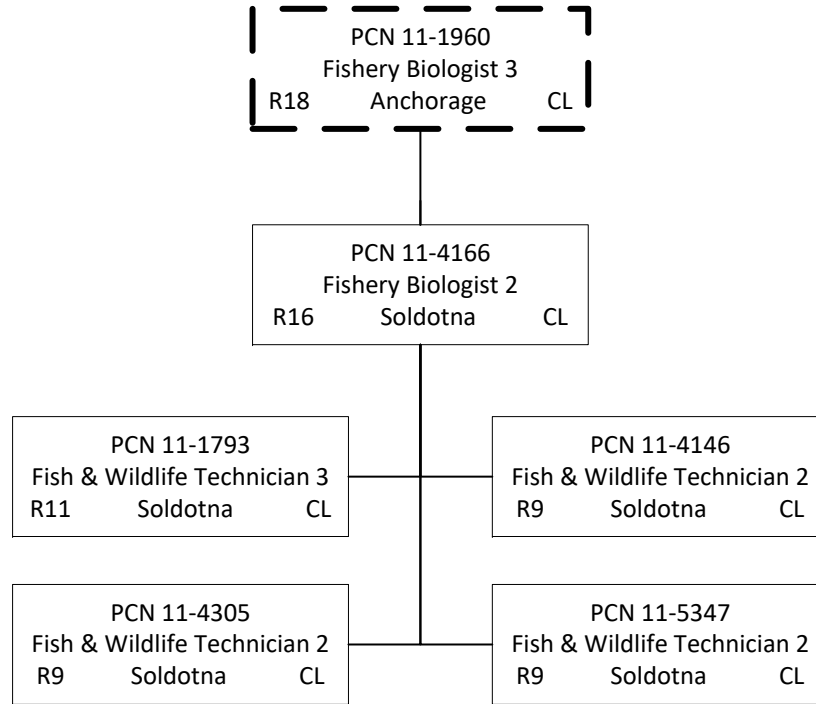

Position counted on  
another page

Position counted in  
another component

Position counted on  
another page

PCN 11-4042  
Division Operations Manager  
R24 Juneau CL

PCN 11-6156  
Fishery Biologist 2  
R16 Juneau CL

Position counted on  
another page

Position counted on  
another page

PCN 11-4109  
Fishery Biologist 3  
R18 Haines CL

PCN 11-1706  
Fish & Wildlife Technician 3  
R11 Haines CL

PCN 11-4010  
 Fish & Game Coordinator  
 R22 Anchorage CL

Position counted on  
another page

Position counted on  
another page

Position counted on  
another page

Position counted on  
another page