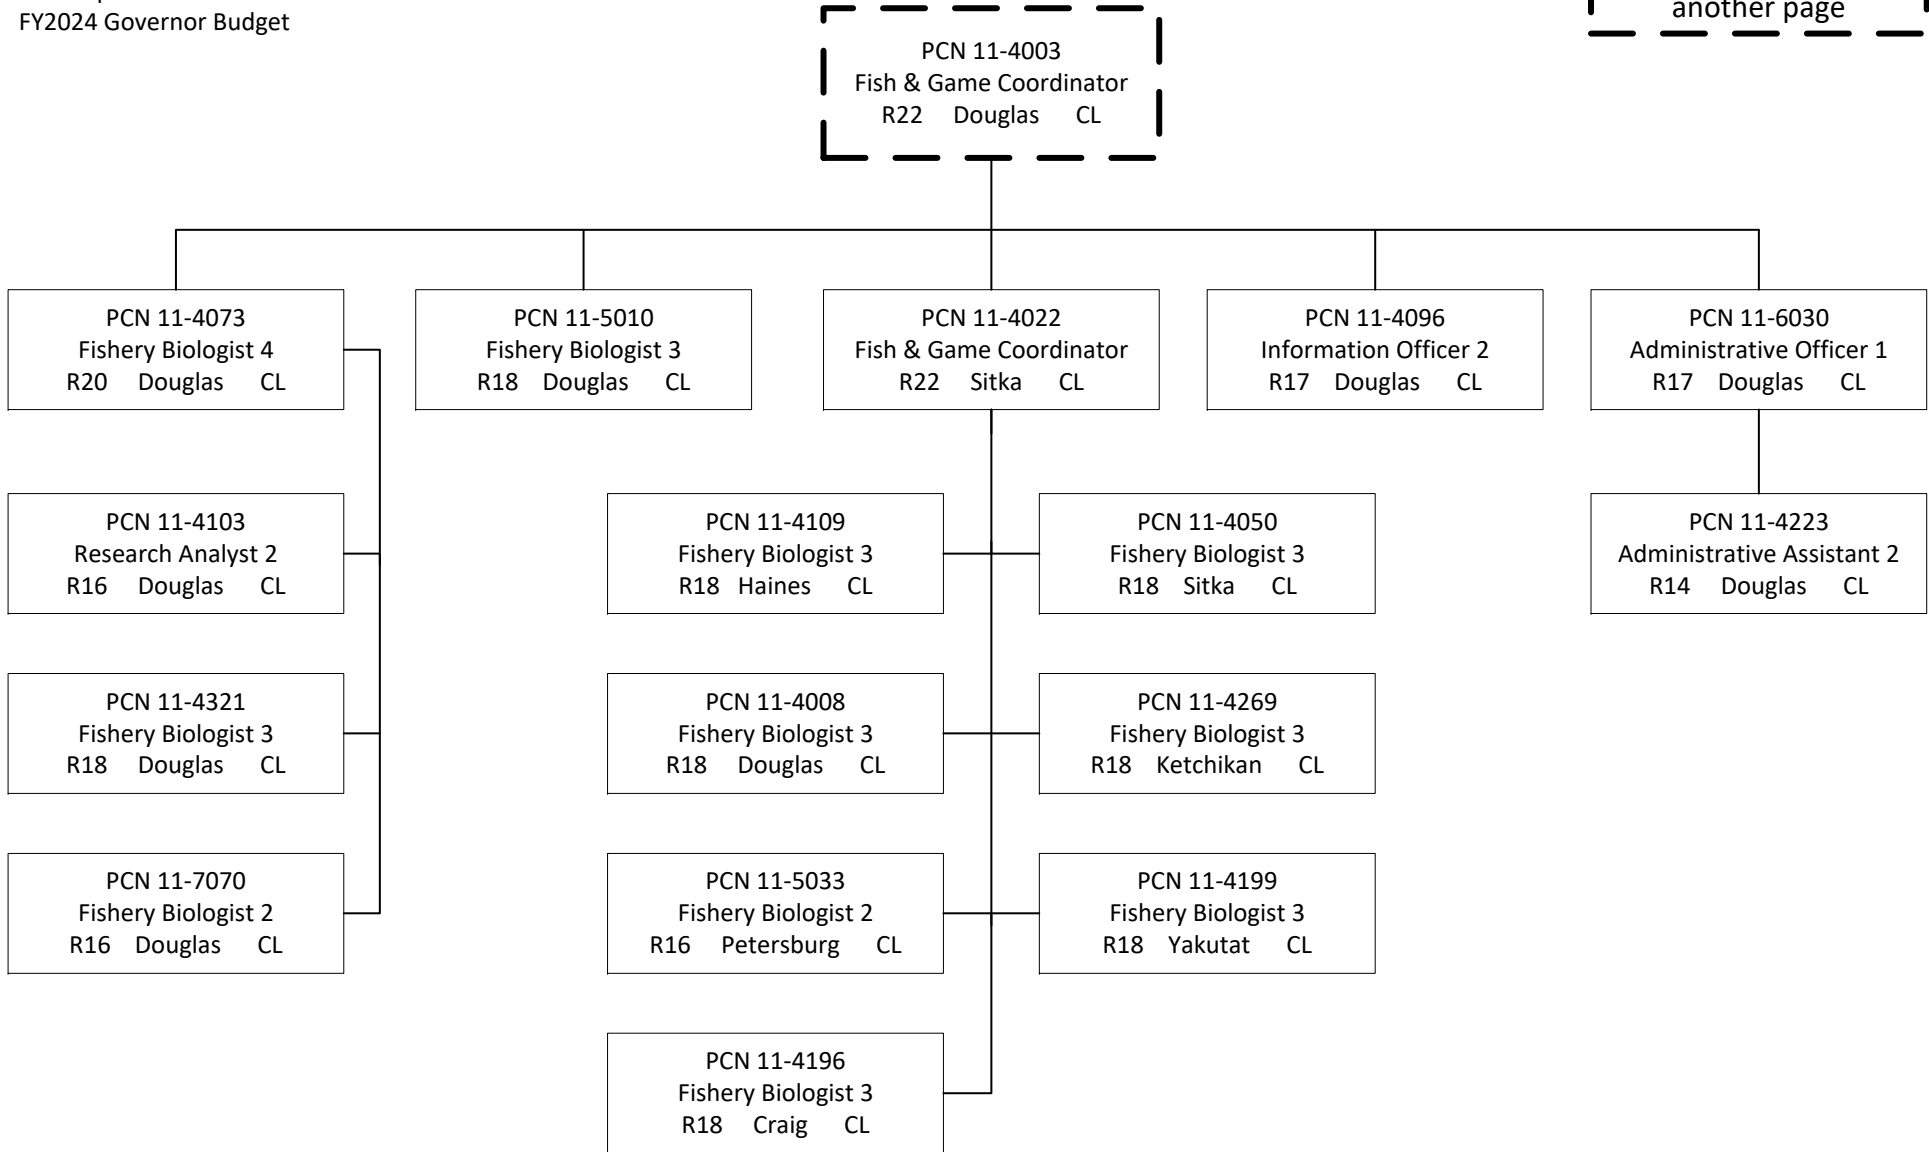

Position counted on  
another page

Position counted in  
another component

Position counted on  
another page

PCN 11-4042  
Division Operations Manager  
R24 Juneau CL

PCN 11-6156  
Fishery Biologist 2  
R16 Juneau CL

Position counted on  
another page

Position counted on  
another page

PCN 11-4109  
Fishery Biologist 3  
R18 Haines CL

PCN 11-1706  
Fish & Wildlife Technician 3  
R11 Haines CL

PCN 11-4010  
 Fish & Game Coordinator  
 R22 Anchorage CL

Position counted on  
another page

Position counted on  
another page

Position counted on  
another page

Position counted on  
another page