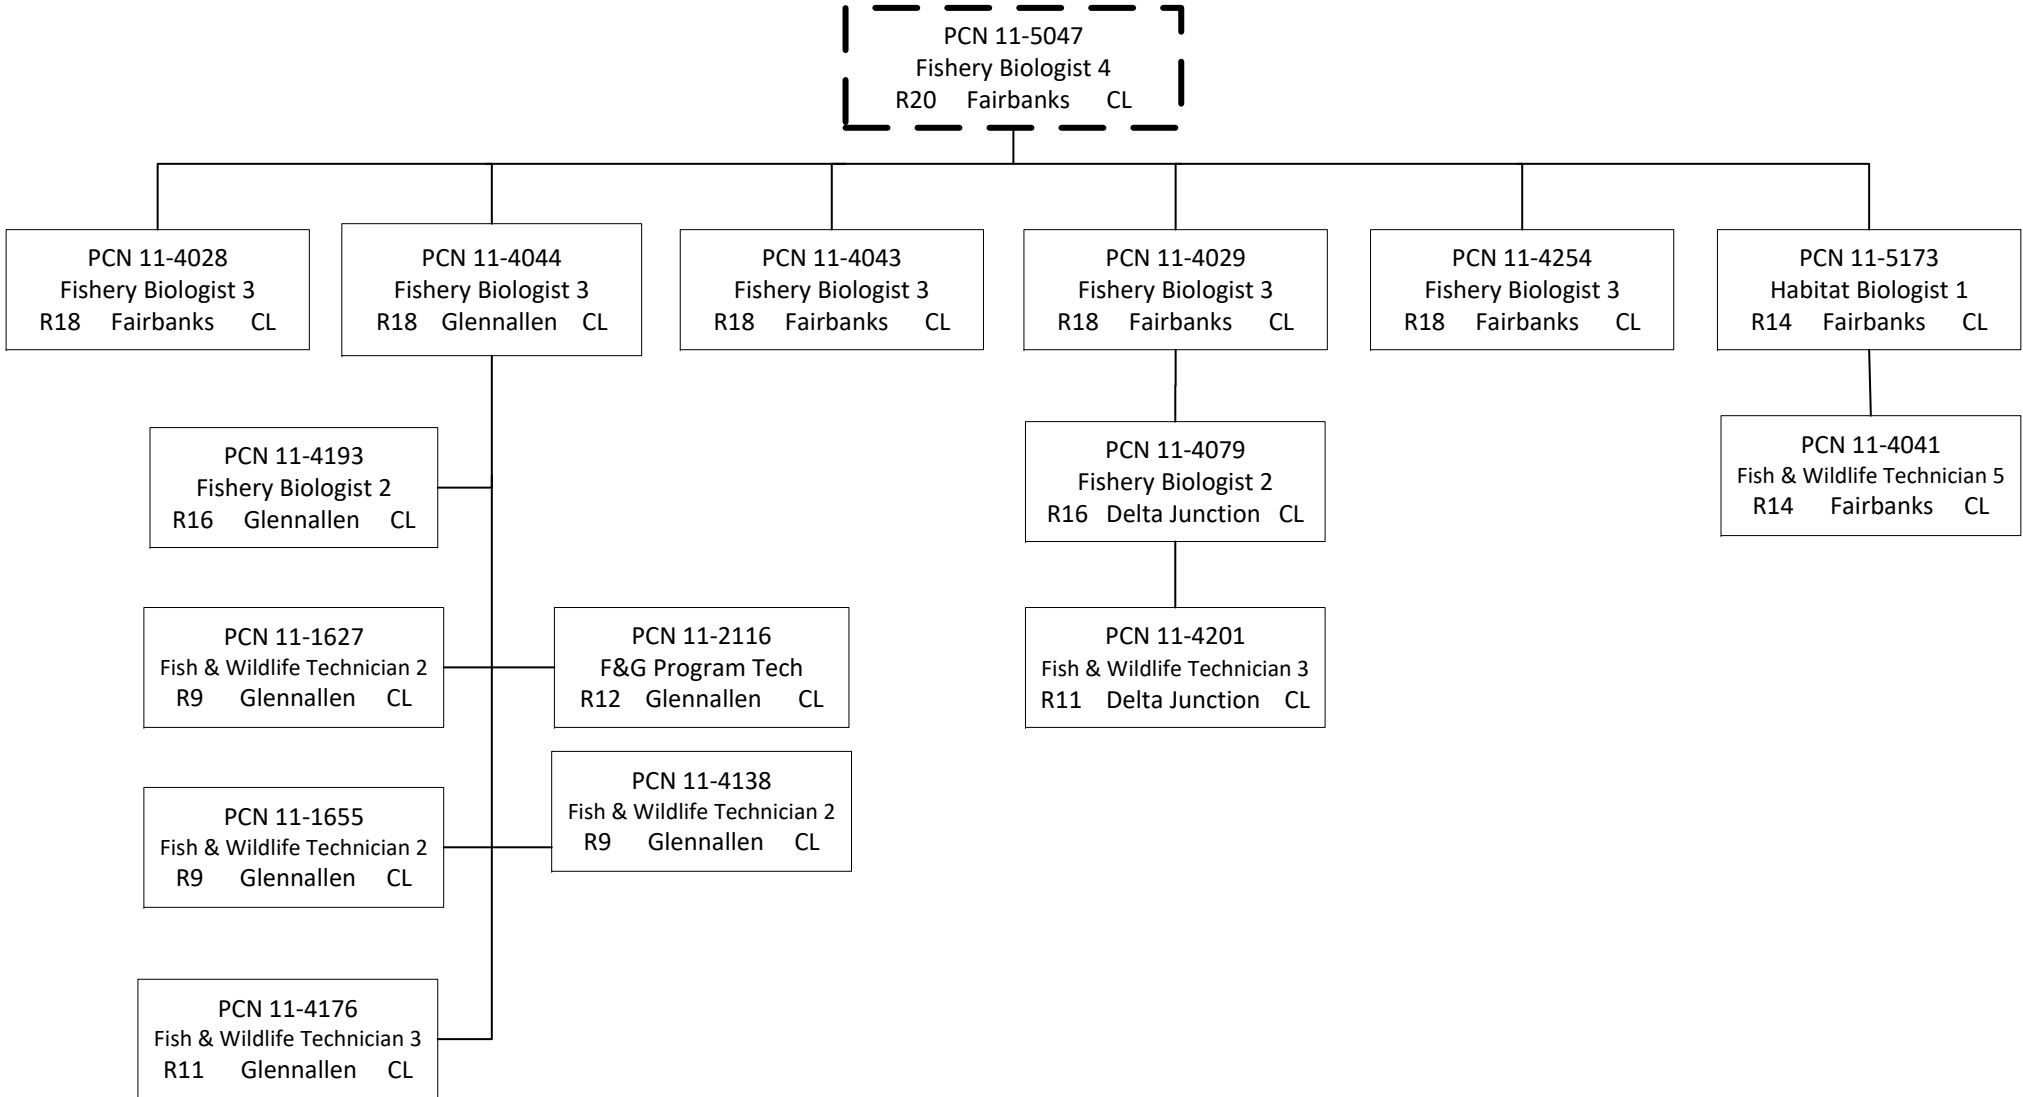

Position counted on  
another page

Position counted in  
another component

Position counted on  
another page

PCN 11-4042  
Division Operations Manager  
R24 Juneau CL

PCN 11-6156  
Fishery Biologist 2  
R16 Juneau CL

Position counted on  
another page

Position counted on  
another page

PCN 11-4109  
Fishery Biologist 3  
R18 Haines CL

PCN 11-1706  
Fish & Wildlife Technician 3  
R11 Haines CL

PCN 11-4010  
 Fish & Game Coordinator  
 R22 Anchorage CL

Position counted on  
another page

Position counted on  
another page

Position counted on  
another page

Position counted on  
another page