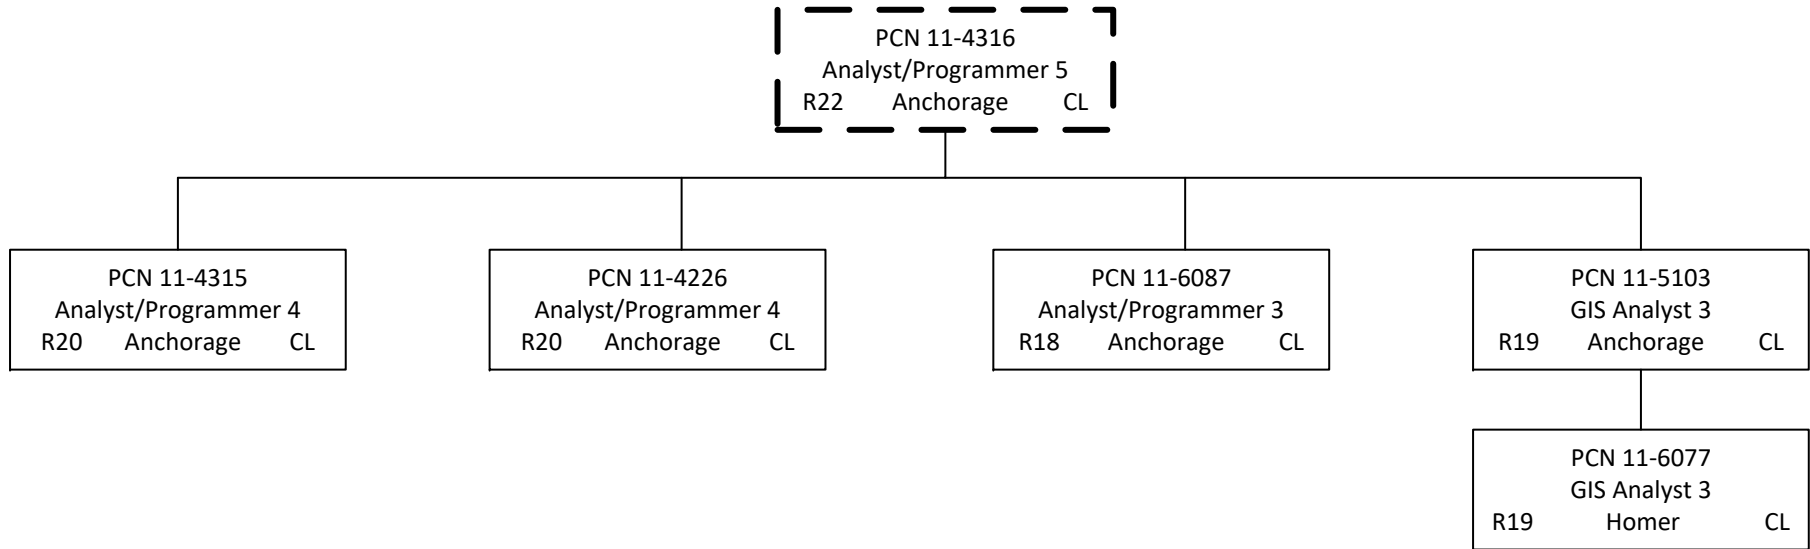

Position counted on  
another page

Position counted in  
another component

Position counted on  
another page

PCN 11-4042  
Division Operations Manager  
R24 Juneau CL

PCN 11-6156  
Fishery Biologist 2  
R16 Juneau CL

Position counted on  
another page

Position counted on  
another page

PCN 11-4109  
Fishery Biologist 3  
R18 Haines CL

PCN 11-1706  
Fish & Wildlife Technician 3  
R11 Haines CL

PCN 11-4010  
 Fish & Game Coordinator  
 R22 Anchorage CL

Position counted on  
another page

Position counted on  
another page

Position counted on  
another page

Position counted on  
another page