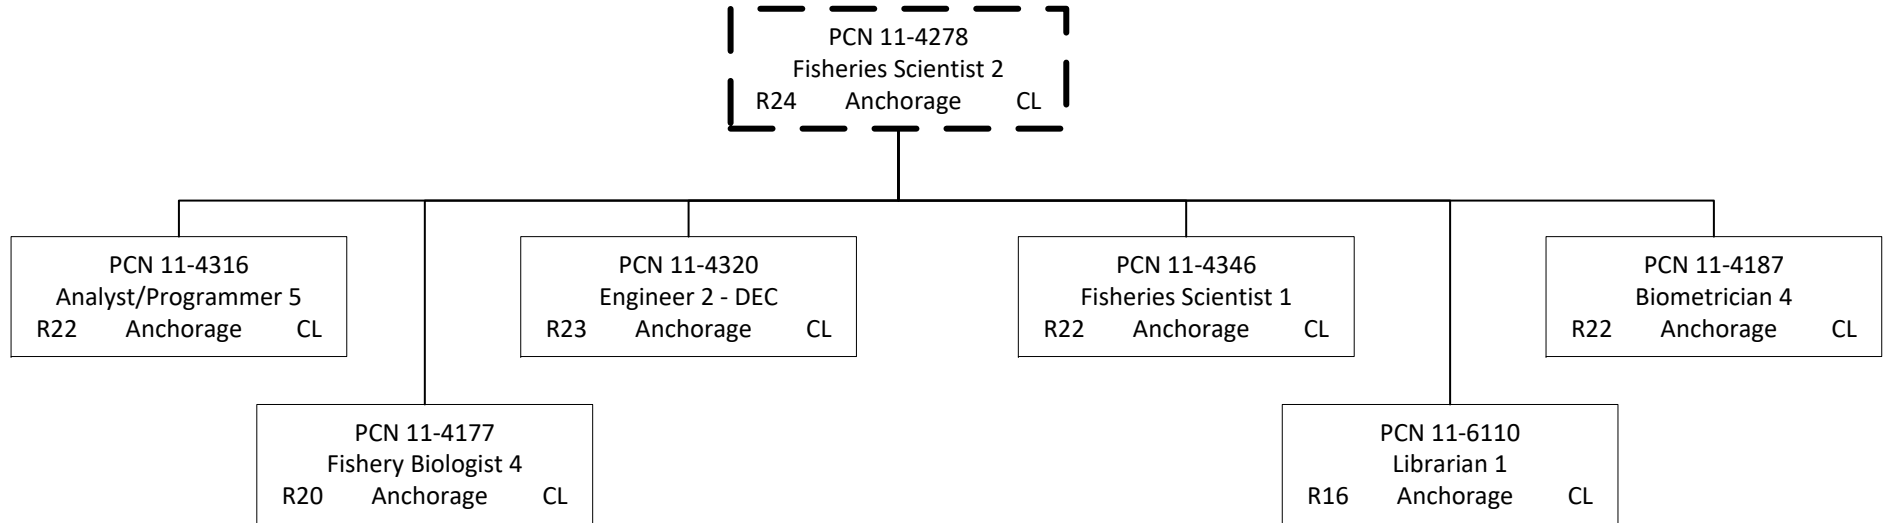

Position counted on  
another page

Position counted in  
another component

Position counted on  
another page

PCN 11-4042  
Division Operations Manager  
R24 Juneau CL

PCN 11-6156  
Fishery Biologist 2  
R16 Juneau CL

Position counted on  
another page

Position counted on  
another page

PCN 11-4109  
Fishery Biologist 3  
R18 Haines CL

PCN 11-1706  
Fish & Wildlife Technician 3  
R11 Haines CL

PCN 11-4010  
 Fish & Game Coordinator  
 R22 Anchorage CL

Position counted on  
another page

Position counted on  
another page

Position counted on  
another page

Position counted on  
another page