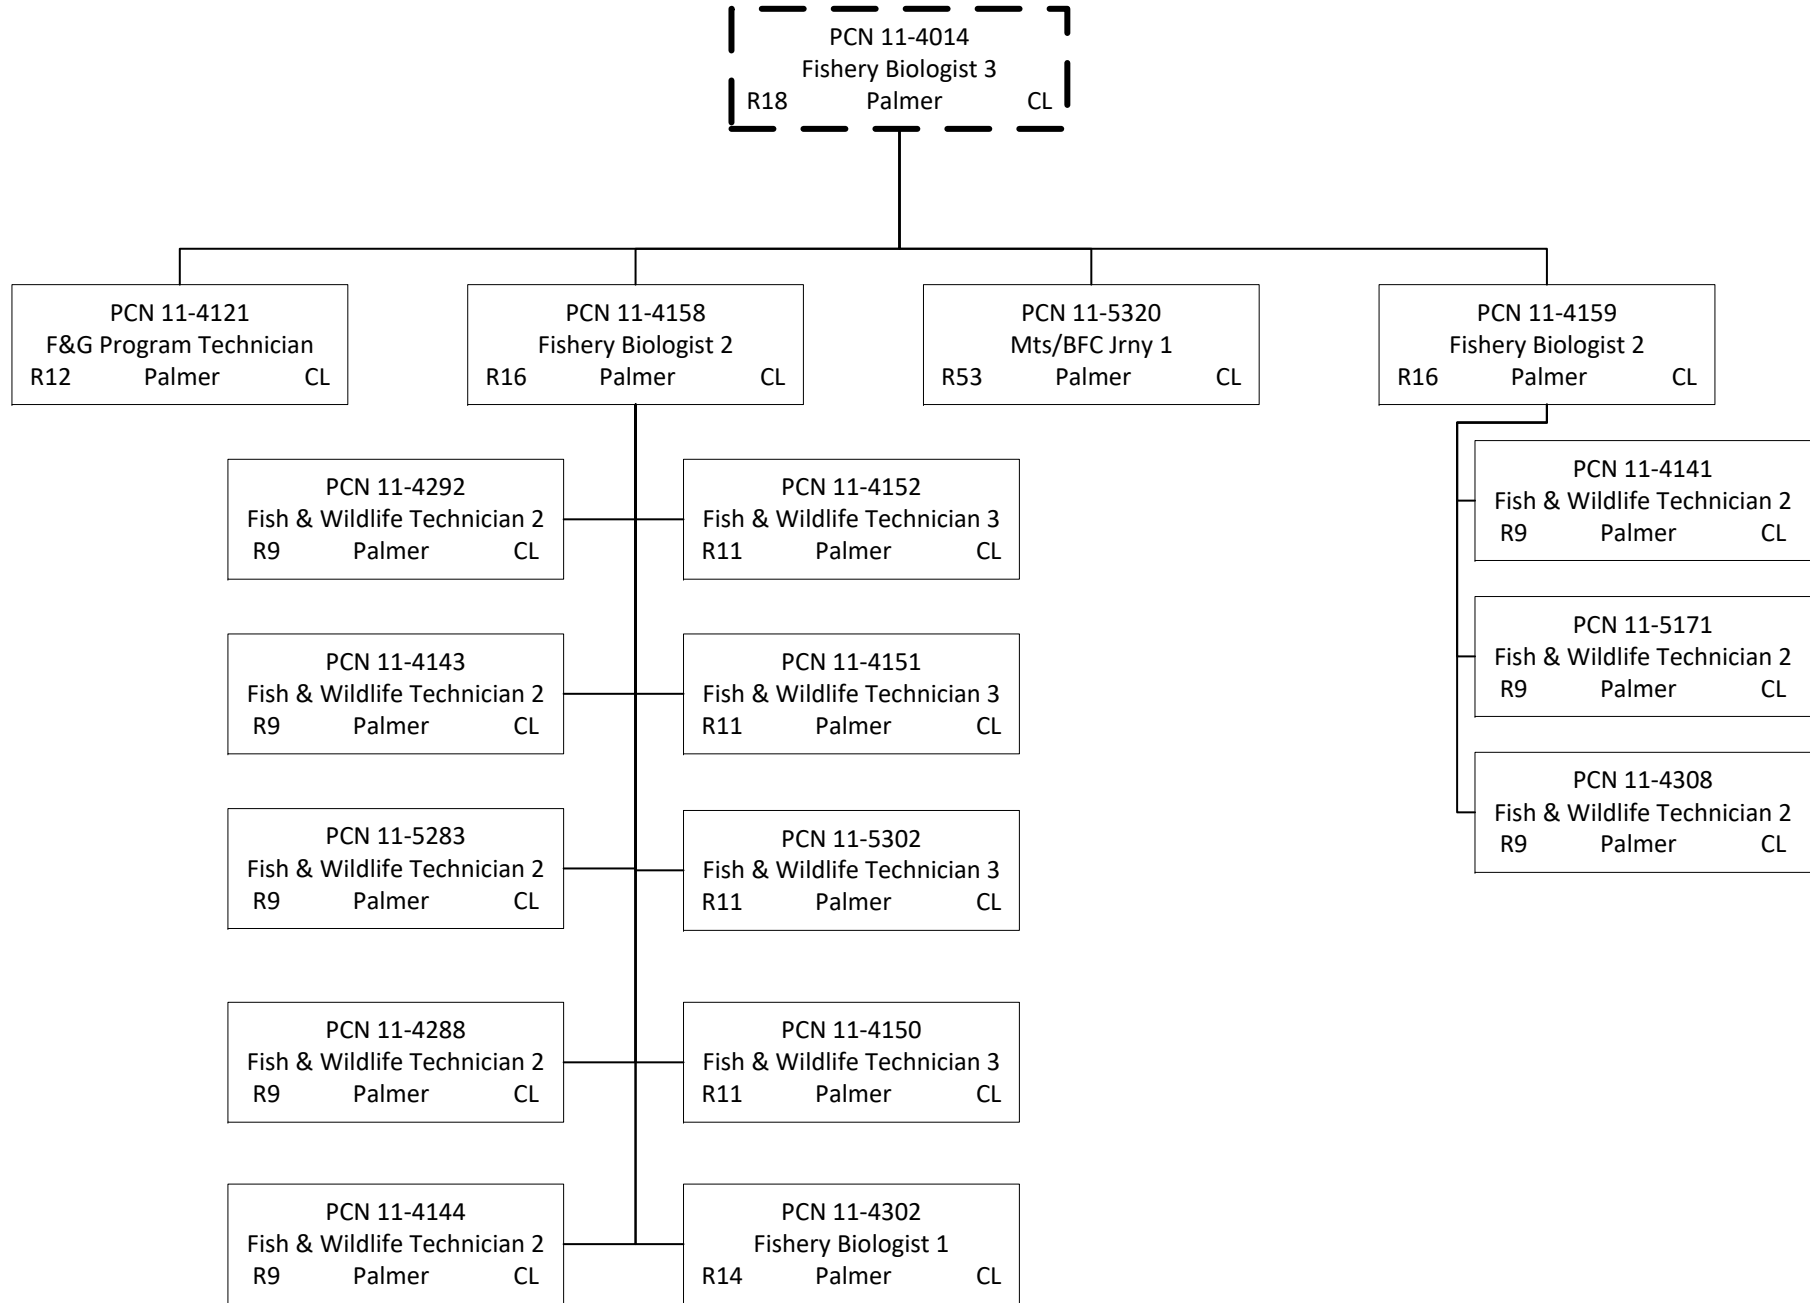

Position counted on  
another page

Position counted in  
another component

Position counted on  
another page

PCN 11-4042  
Division Operations Manager  
R24 Juneau CL

PCN 11-6156  
Fishery Biologist 2  
R16 Juneau CL

Position counted on  
another page

Position counted on  
another page

PCN 11-4109  
Fishery Biologist 3  
R18 Haines CL

PCN 11-1706  
Fish & Wildlife Technician 3  
R11 Haines CL

PCN 11-4010  
 Fish & Game Coordinator  
 R22 Anchorage CL

Position counted on  
another page

Position counted on  
another page

Position counted on  
another page

Position counted on  
another page