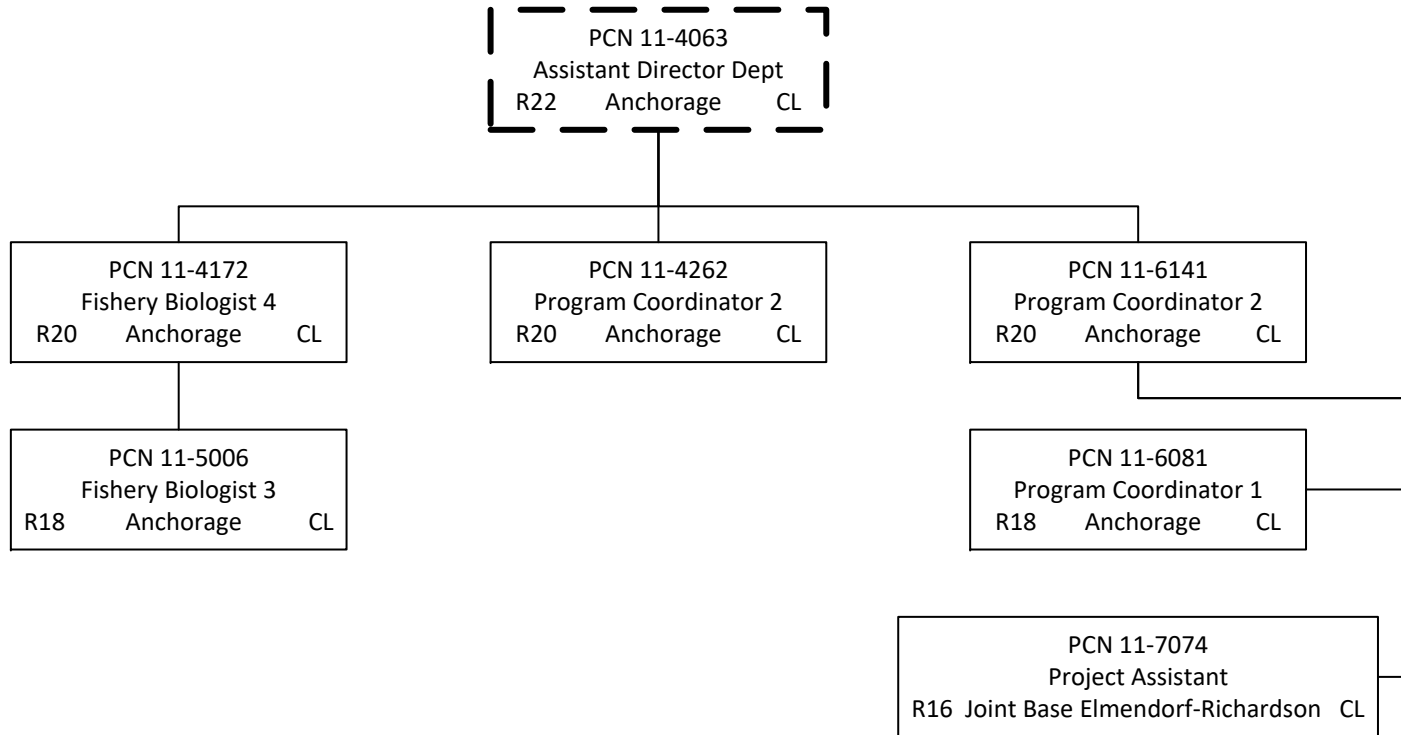

Position counted on  
another page

Position counted in  
another component

Position counted on  
another page

PCN 11-4042  
Division Operations Manager  
R24 Juneau CL

PCN 11-6156  
Fishery Biologist 2  
R16 Juneau CL

Position counted on  
another page

Position counted on  
another page

PCN 11-4109  
Fishery Biologist 3  
R18 Haines CL

PCN 11-1706  
Fish & Wildlife Technician 3  
R11 Haines CL

PCN 11-4010  
 Fish & Game Coordinator  
 R22 Anchorage CL

Position counted on  
another page

Position counted on  
another page

Position counted on  
another page

Position counted on  
another page