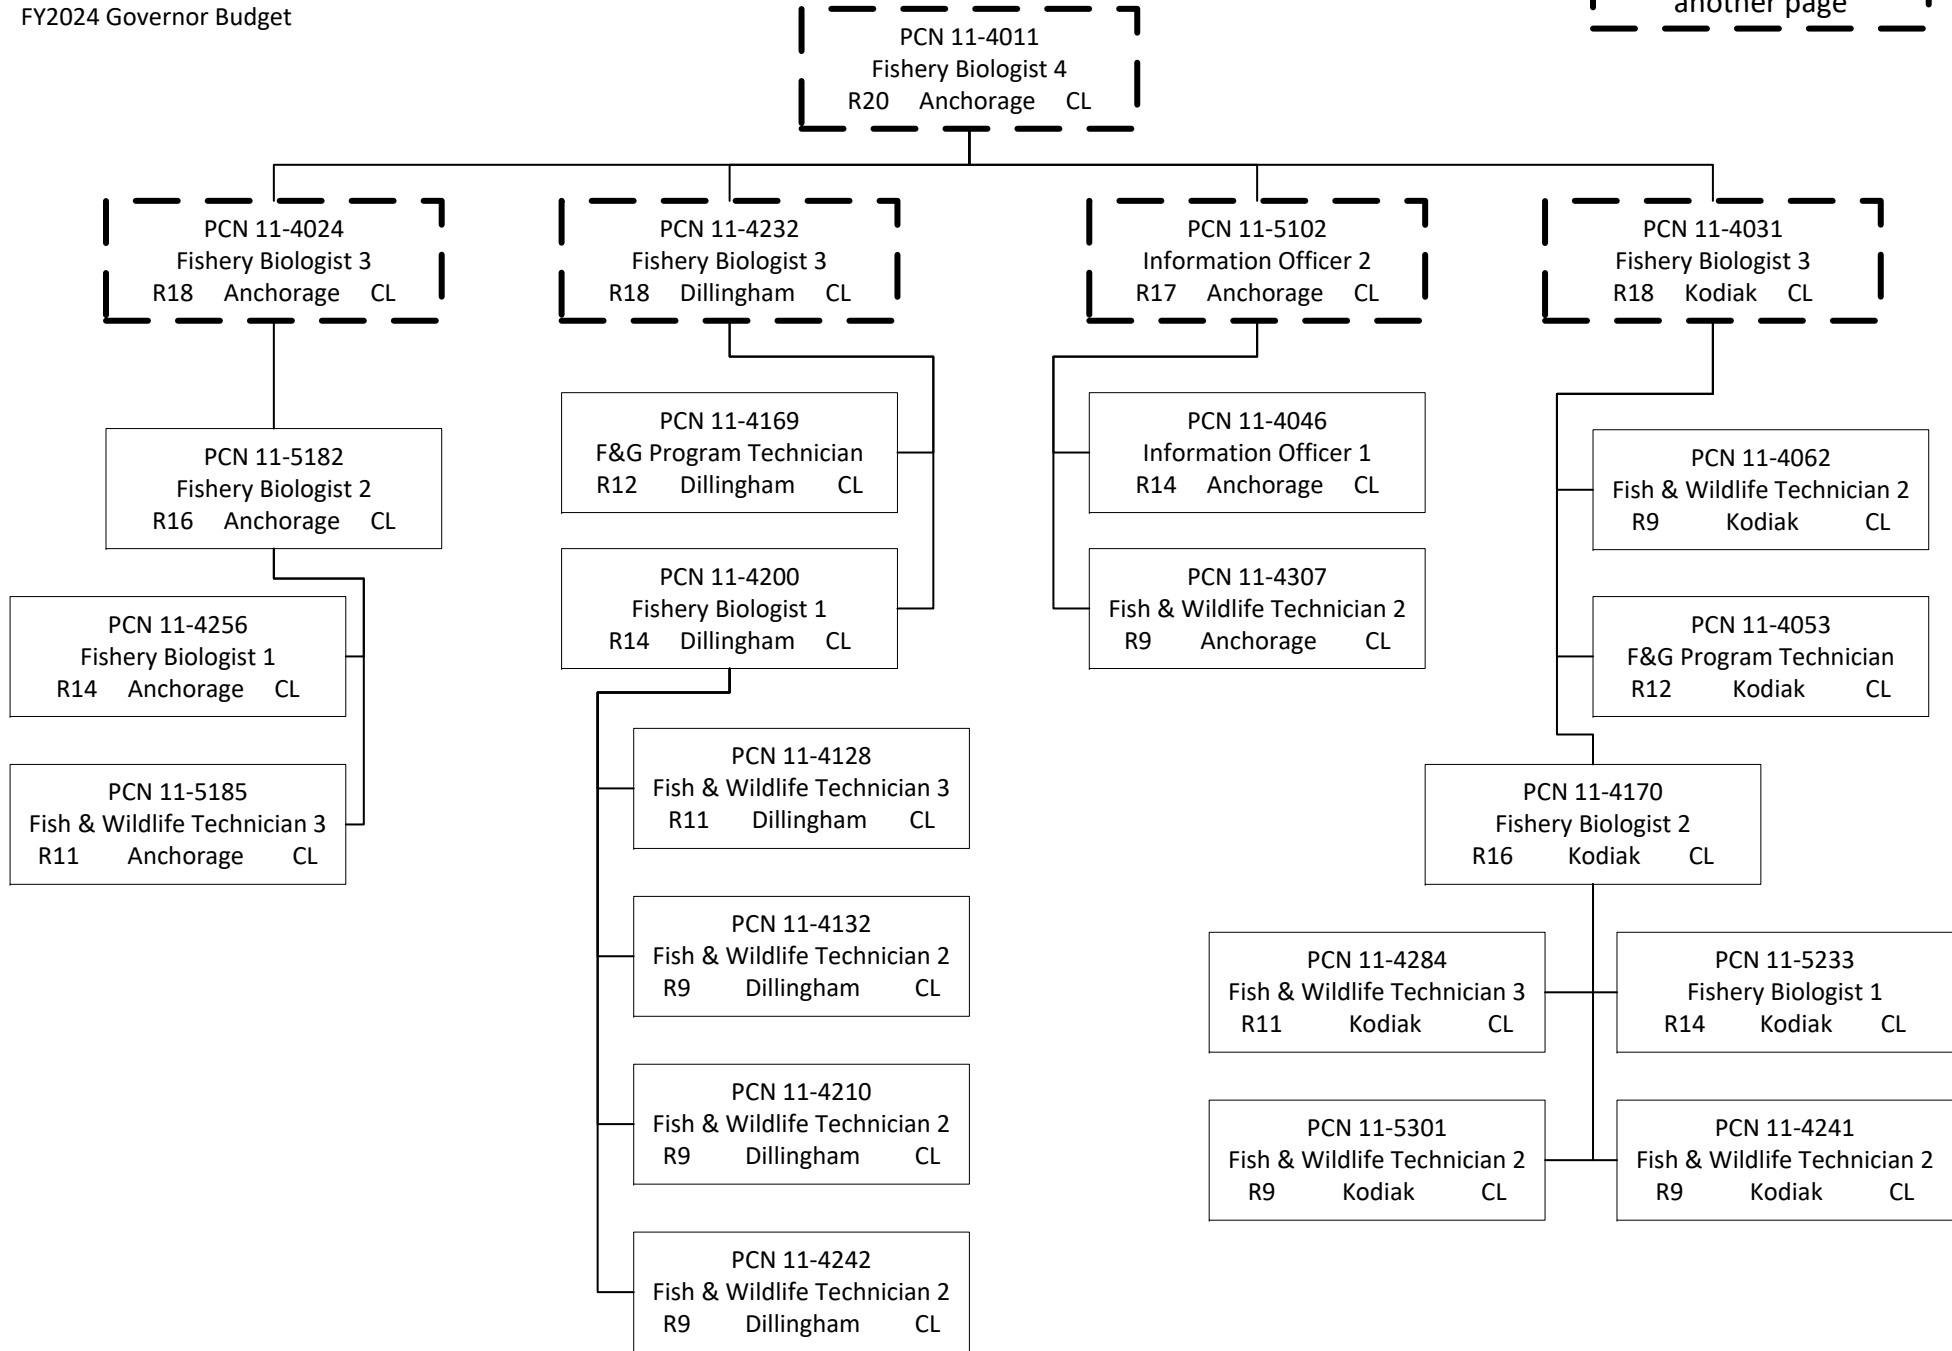

Position counted on  
another page

Position counted in  
another component

Position counted on  
another page

PCN 11-4042  
Division Operations Manager  
R24 Juneau CL

PCN 11-6156  
Fishery Biologist 2  
R16 Juneau CL

Position counted on  
another page

Position counted on  
another page

PCN 11-4109  
Fishery Biologist 3  
R18 Haines CL

PCN 11-1706  
Fish & Wildlife Technician 3  
R11 Haines CL

PCN 11-4010  
 Fish & Game Coordinator  
 R22 Anchorage CL

Position counted on  
another page

Position counted on  
another page

Position counted on  
another page

Position counted on  
another page