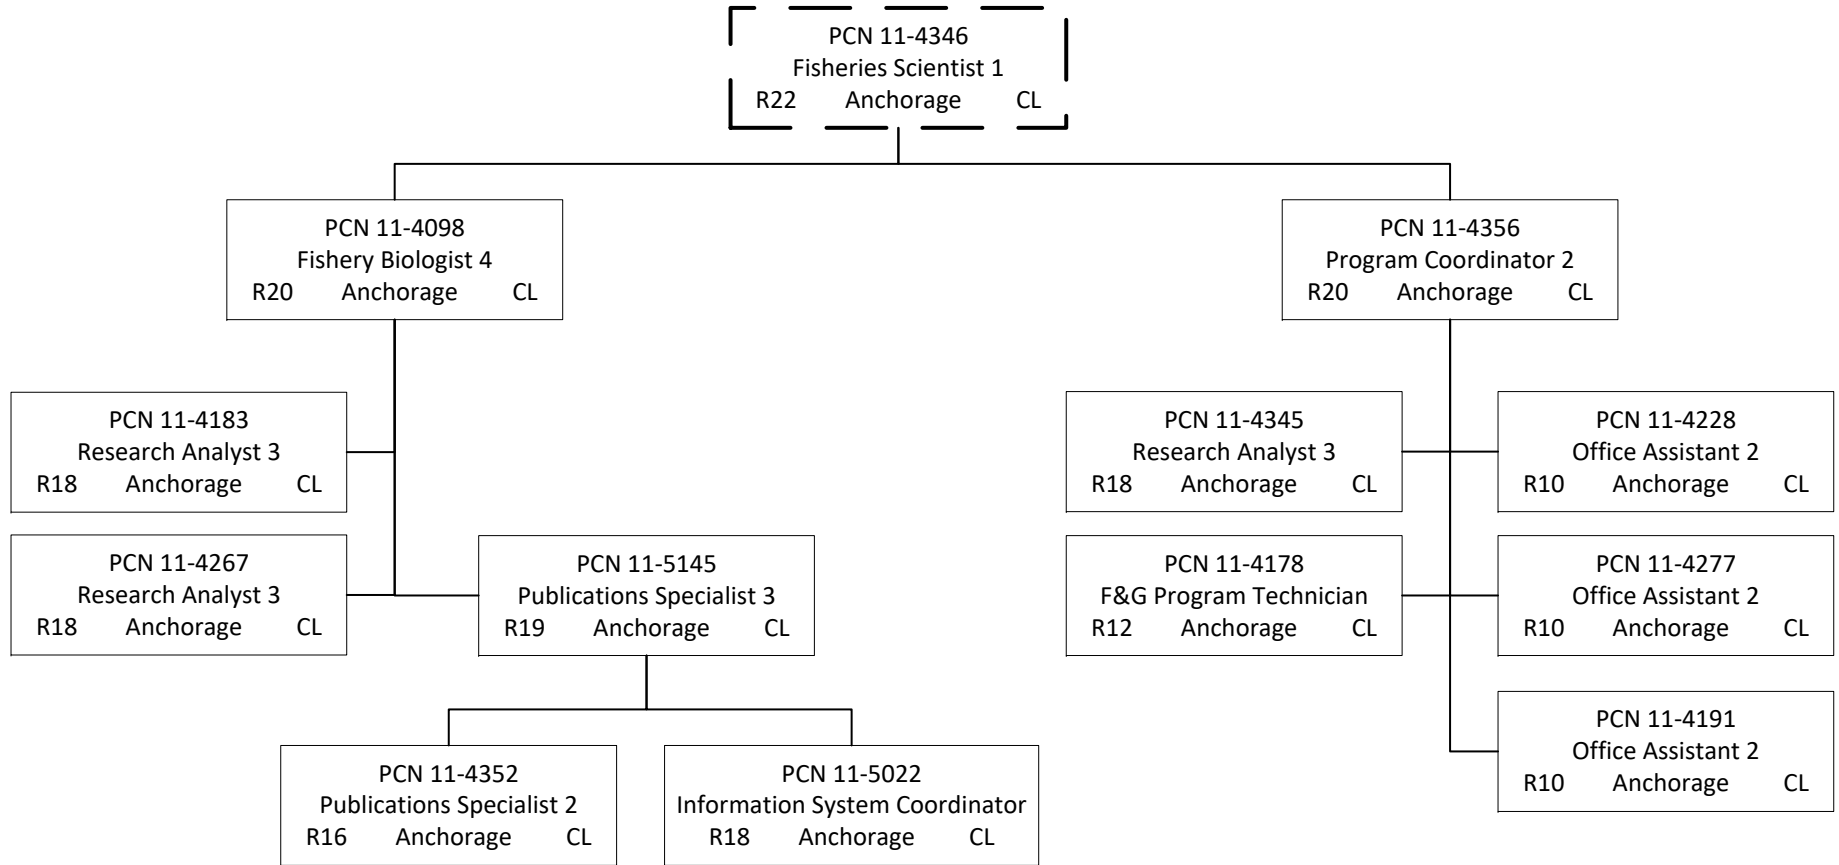

Position counted on  
another page

Position counted in  
another component

Position counted on  
another page

PCN 11-4042  
Division Operations Manager  
R24 Juneau CL

PCN 11-6156  
Fishery Biologist 2  
R16 Juneau CL

Position counted on  
another page

Position counted on  
another page

PCN 11-4109  
Fishery Biologist 3  
R18 Haines CL

PCN 11-1706  
Fish & Wildlife Technician 3  
R11 Haines CL

PCN 11-4010  
 Fish & Game Coordinator  
 R22 Anchorage CL

Position counted on  
another page

Position counted on  
another page

Position counted on  
another page

Position counted on  
another page