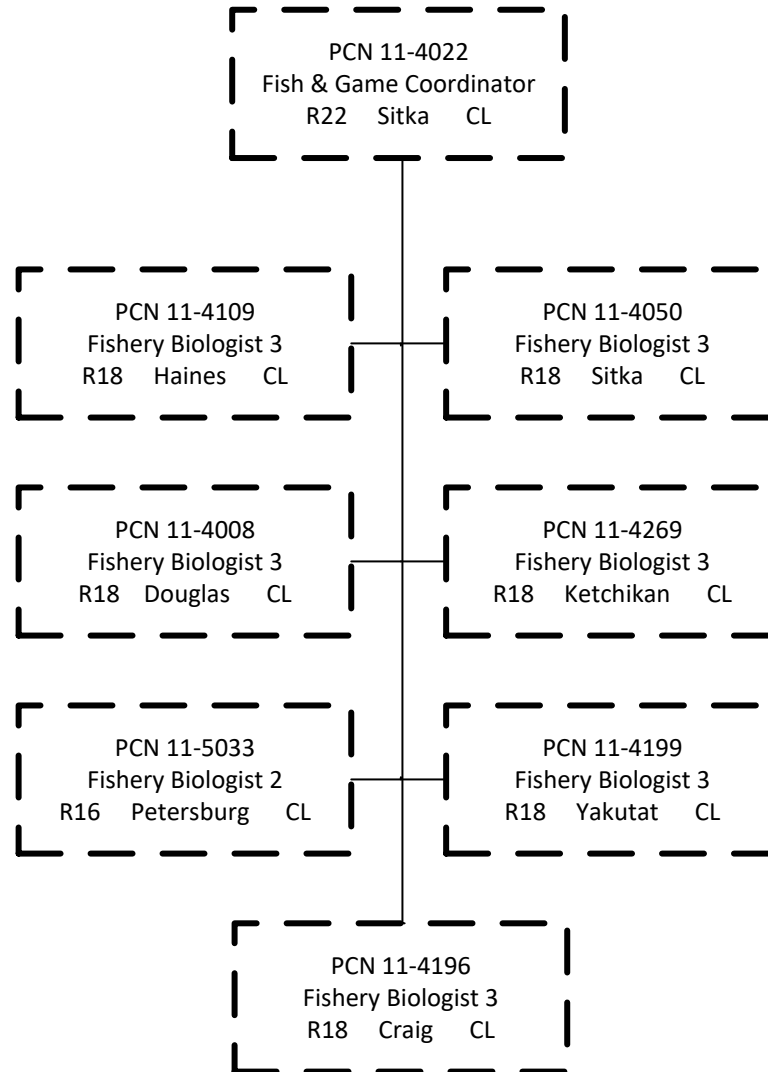

Position counted on  
another page

Position counted in  
another component

Position counted on  
another page

PCN 11-4042  
Division Operations Manager  
R24 Juneau CL

PCN 11-6156  
Fishery Biologist 2  
R16 Juneau CL

Position counted on  
another page

Position counted on  
another page

PCN 11-4109  
Fishery Biologist 3  
R18 Haines CL

PCN 11-1706  
Fish & Wildlife Technician 3  
R11 Haines CL

PCN 11-4010  
 Fish & Game Coordinator  
 R22 Anchorage CL

Position counted on  
another page

Position counted on  
another page

Position counted on  
another page

Position counted on  
another page