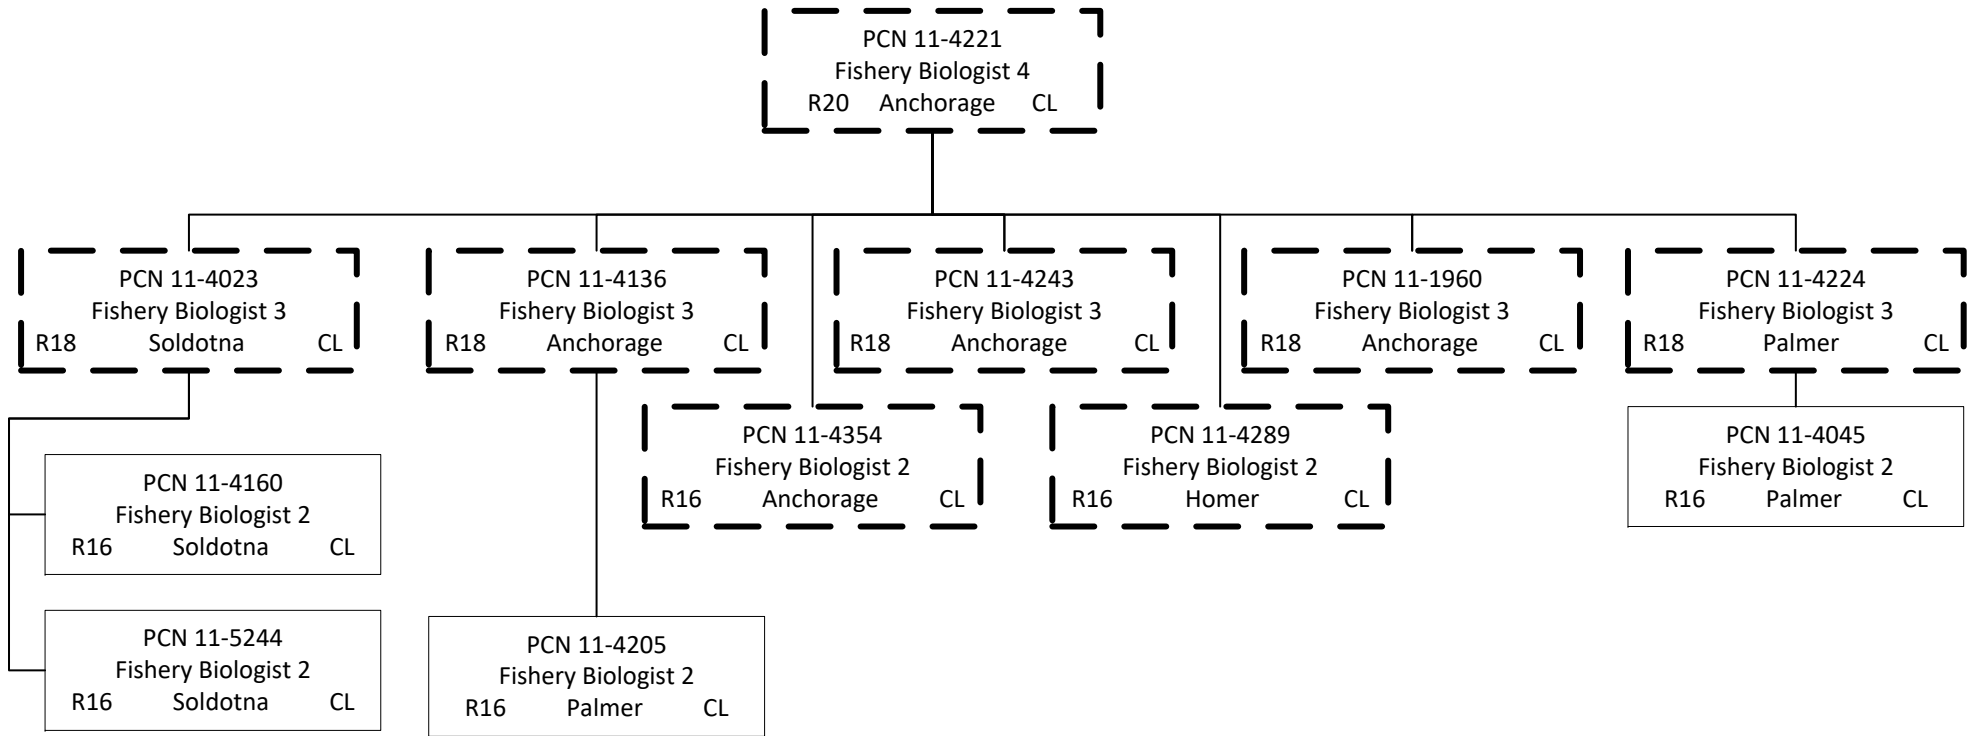

Position counted on  
another page

Position counted in  
another component

Position counted on  
another page

PCN 11-4042  
Division Operations Manager  
R24 Juneau CL

PCN 11-6156  
Fishery Biologist 2  
R16 Juneau CL

Position counted on  
another page

Position counted on  
another page

PCN 11-4109  
Fishery Biologist 3  
R18 Haines CL

PCN 11-1706  
Fish & Wildlife Technician 3  
R11 Haines CL

PCN 11-4010  
 Fish & Game Coordinator  
 R22 Anchorage CL

Position counted on  
another page

Position counted on  
another page

Position counted on  
another page

Position counted on  
another page