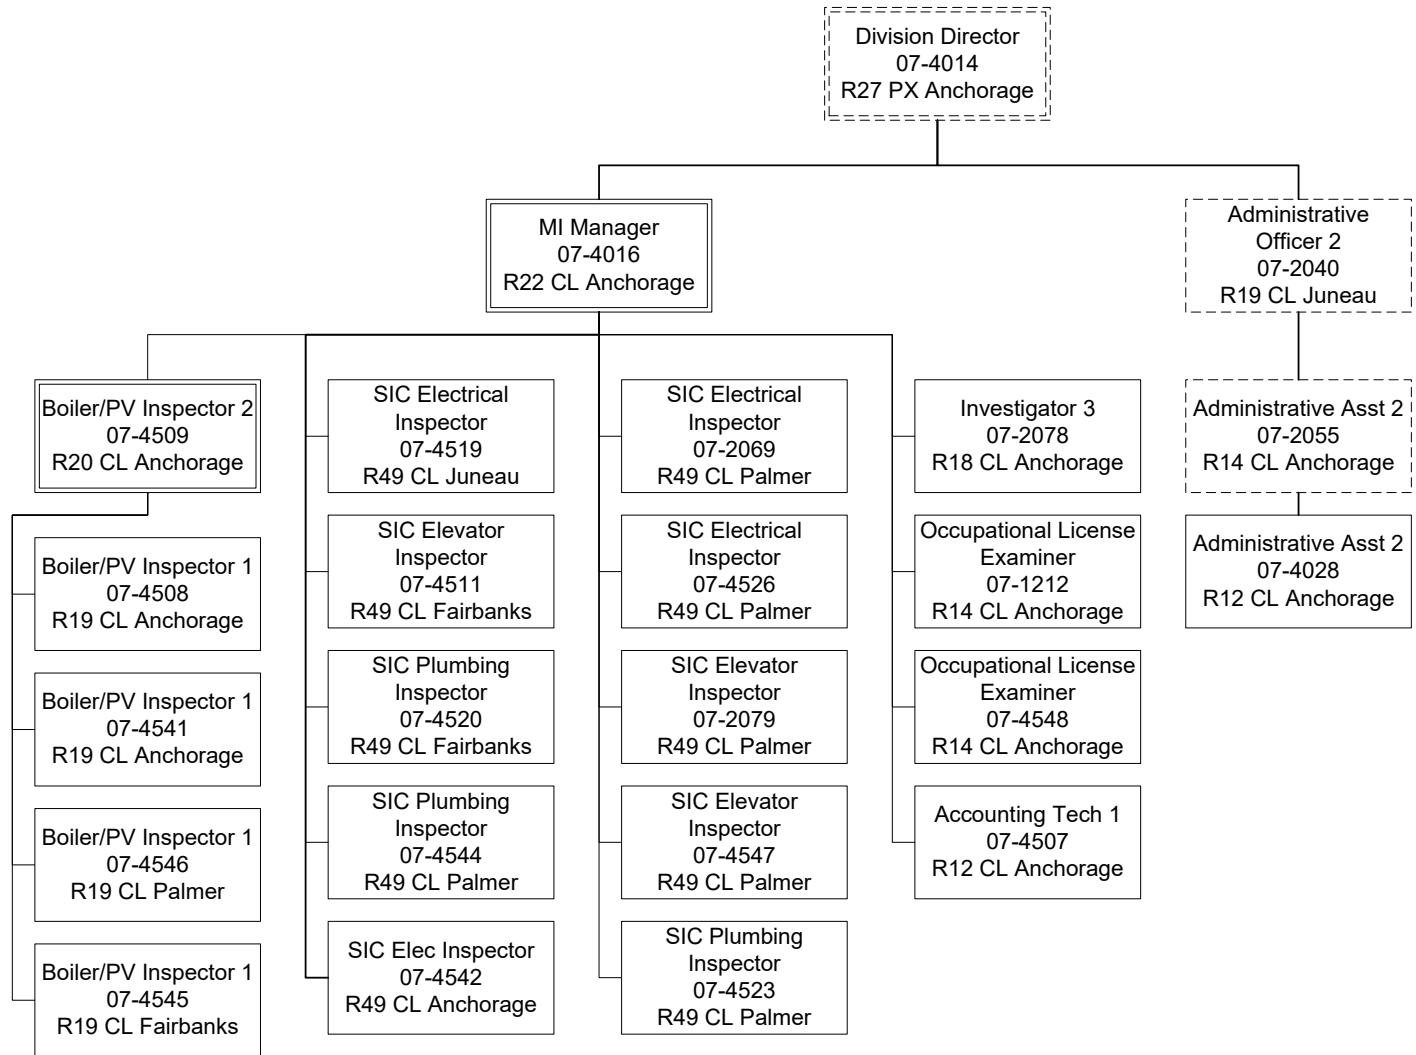

Department of Labor and Workforce Development
 Labor Standards and Safety - Mechanical Inspection
 FY2024 Governor Organization Chart

PV = Pressure Vessel
 SIC = Safety Inspection and Compliance