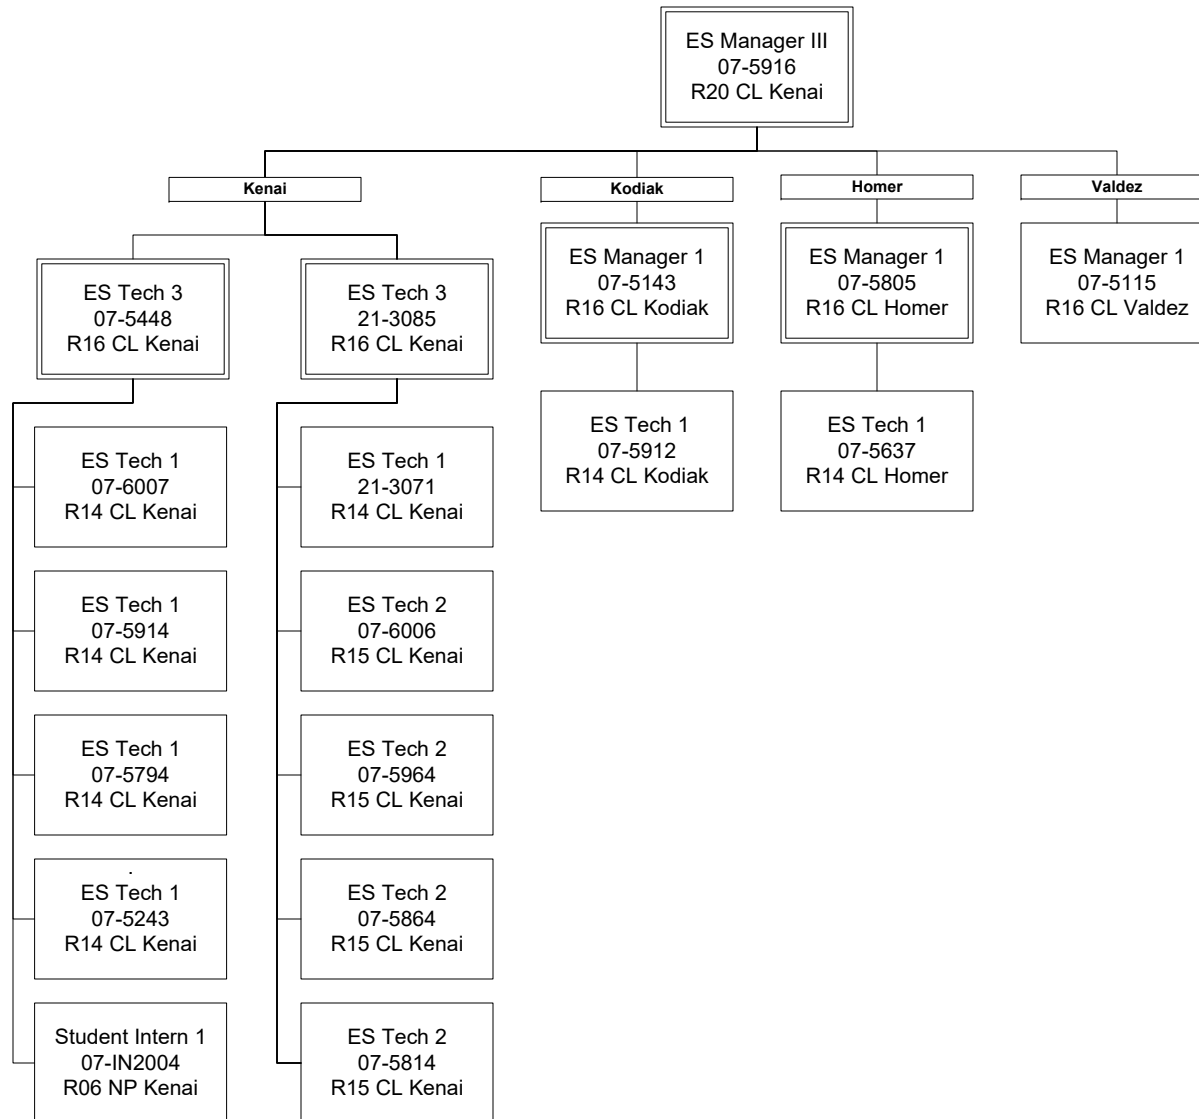

Department of Labor and Workforce Development  
Division of Employment and Training Services / Workforce Services  
FY2024 Governor Organization Chart

Department of Labor and Workforce Development  
 Division of Employment and Training Services / Workforce Services Central Region  
 FY2024 Governor Organization Chart

ES = Employment Services

Department of Labor and Workforce Development  
 Division of Employment and Training Services / Workforce Services Gulf Coast  
 FY2024 Governor Organization Chart

Department of Labor and Workforce Development  
 Division of Employment and Training Services / Workforce Southeast Region  
 FY2024 Governor Organization Chart

Department of Labor and Workforce Development  
 Division of Employment and Training Services / Workforce Services - Interior/Northern/Southwest Region  
 FY2024 Governor Organization Chart

ES = Employment Services