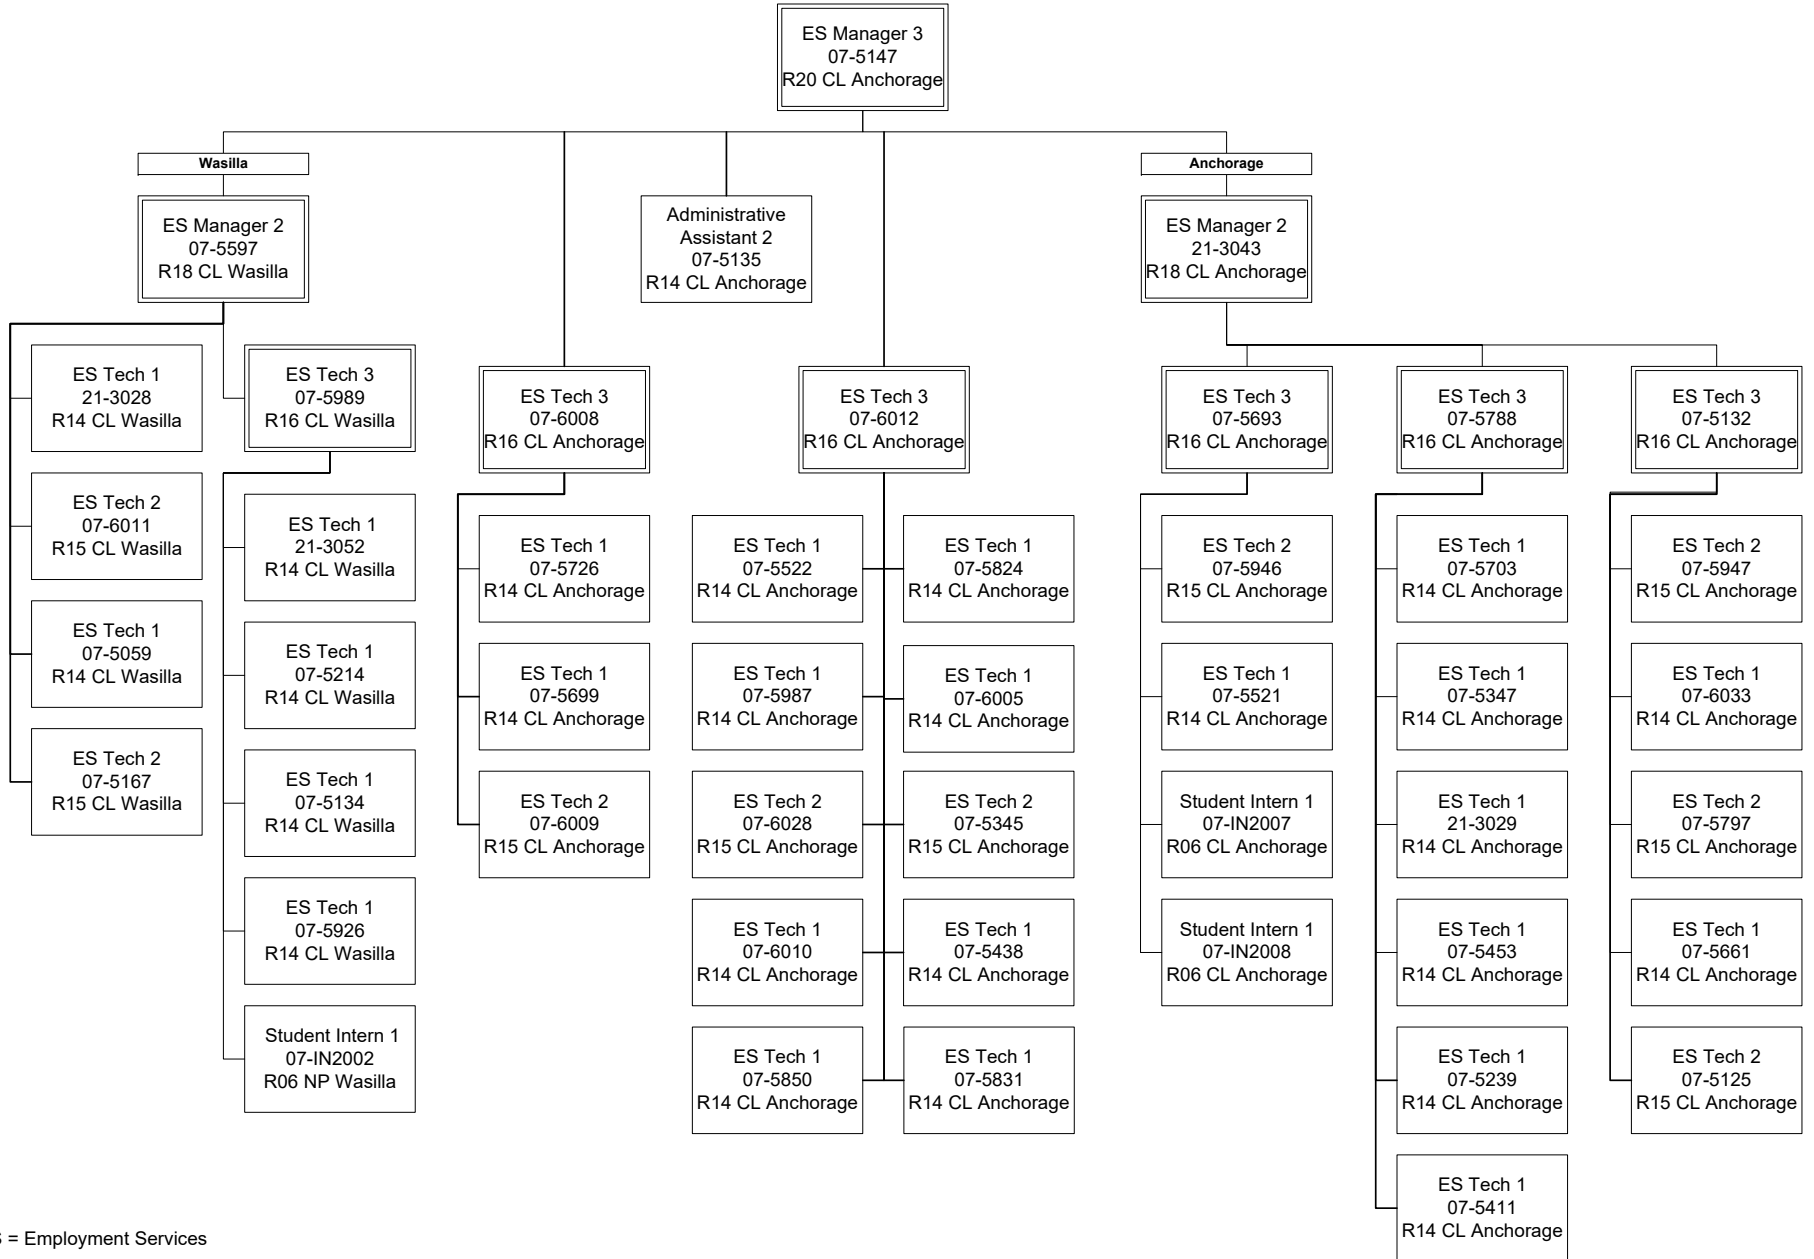

Department of Labor and Workforce Development  
Division of Employment and Training Services / Workforce Services  
FY2024 Governor Organization Chart

Department of Labor and Workforce Development  
 Division of Employment and Training Services / Workforce Services Central Region  
 FY2024 Governor Organization Chart

ES = Employment Services

Department of Labor and Workforce Development  
 Division of Employment and Training Services / Workforce Services Gulf Coast  
 FY2024 Governor Organization Chart

Department of Labor and Workforce Development  
 Division of Employment and Training Services / Workforce Southeast Region  
 FY2024 Governor Organization Chart

Department of Labor and Workforce Development  
 Division of Employment and Training Services / Workforce Services - Interior/Northern/Southwest Region  
 FY2024 Governor Organization Chart

ES = Employment Services