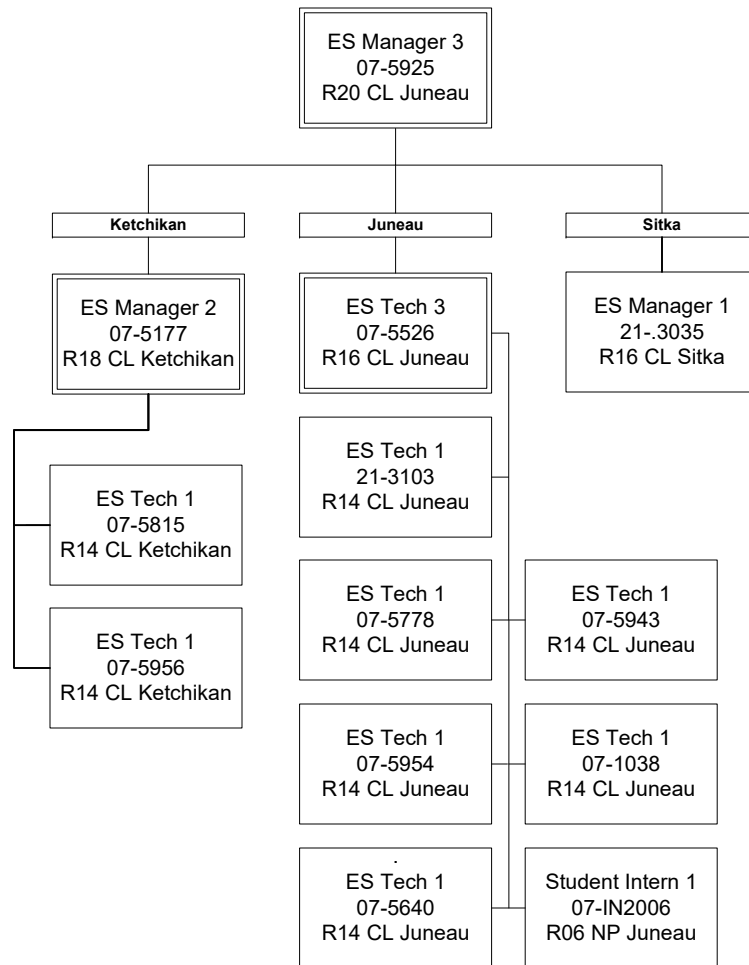

Department of Labor and Workforce Development  
Division of Employment and Training Services / Workforce Services  
FY2024 Governor Organization Chart

Department of Labor and Workforce Development  
 Division of Employment and Training Services / Workforce Services Central Region  
 FY2024 Governor Organization Chart

ES = Employment Services

Department of Labor and Workforce Development  
 Division of Employment and Training Services / Workforce Services Gulf Coast  
 FY2024 Governor Organization Chart

Department of Labor and Workforce Development  
 Division of Employment and Training Services / Workforce Southeast Region  
 FY2024 Governor Organization Chart

Department of Labor and Workforce Development  
 Division of Employment and Training Services / Workforce Services - Interior/Northern/Southwest Region  
 FY2024 Governor Organization Chart

ES = Employment Services