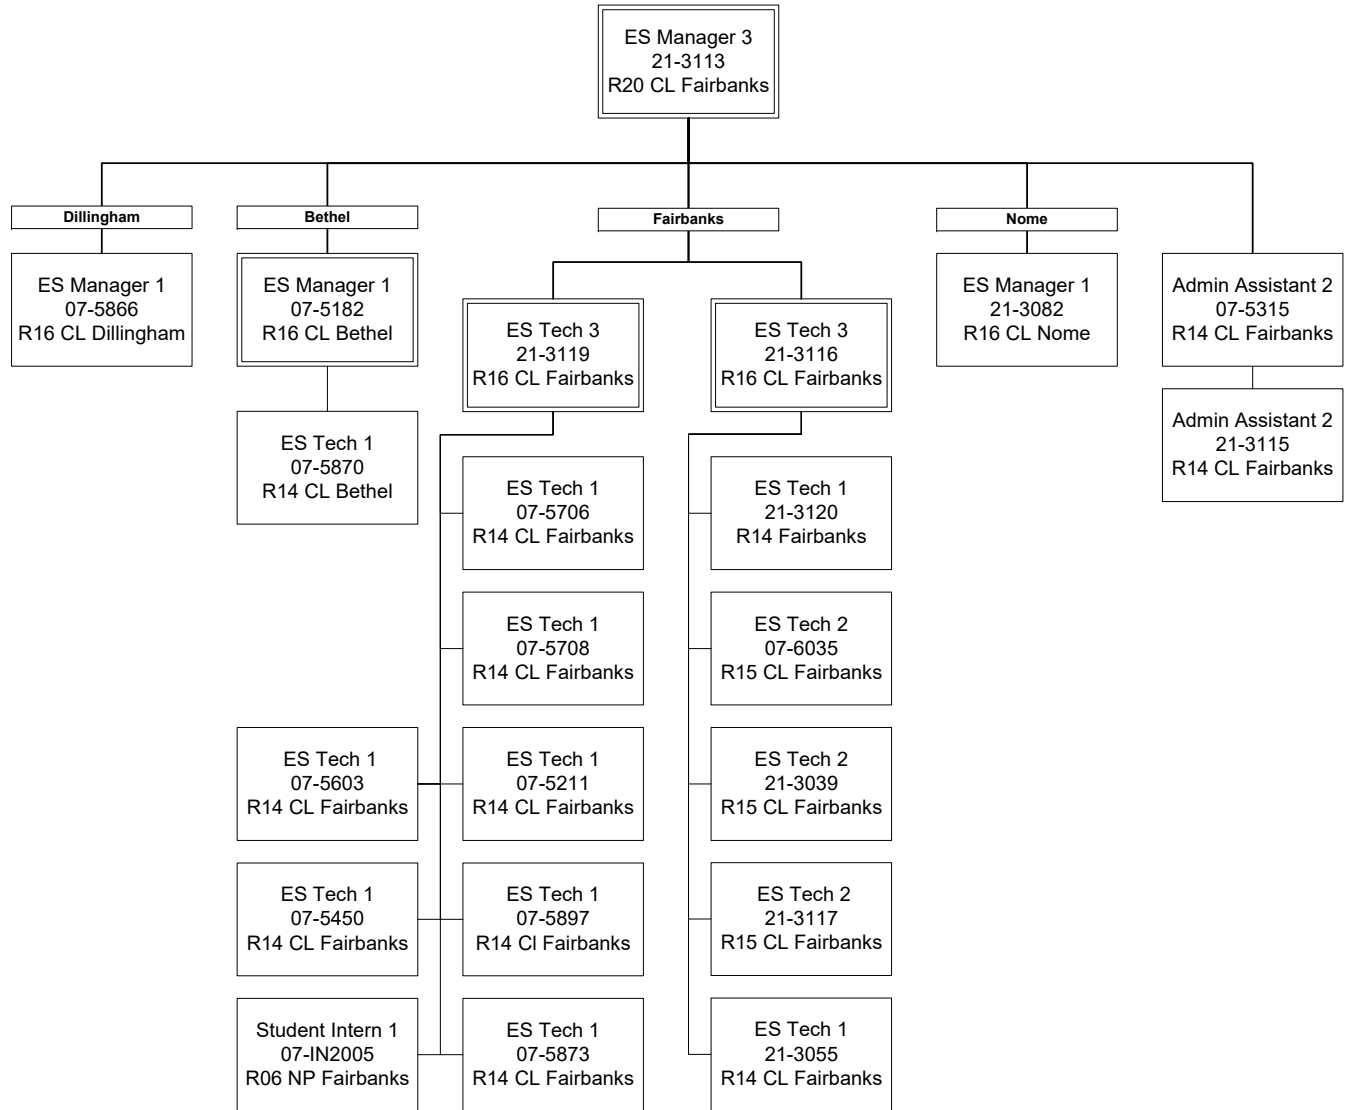

Department of Labor and Workforce Development  
Division of Employment and Training Services / Workforce Services  
FY2024 Governor Organization Chart

Department of Labor and Workforce Development  
 Division of Employment and Training Services / Workforce Services Central Region  
 FY2024 Governor Organization Chart

ES = Employment Services

Department of Labor and Workforce Development  
 Division of Employment and Training Services / Workforce Services Gulf Coast  
 FY2024 Governor Organization Chart

Department of Labor and Workforce Development  
 Division of Employment and Training Services / Workforce Southeast Region  
 FY2024 Governor Organization Chart

Department of Labor and Workforce Development  
 Division of Employment and Training Services / Workforce Services - Interior/Northern/Southwest Region  
 FY2024 Governor Organization Chart

ES = Employment Services