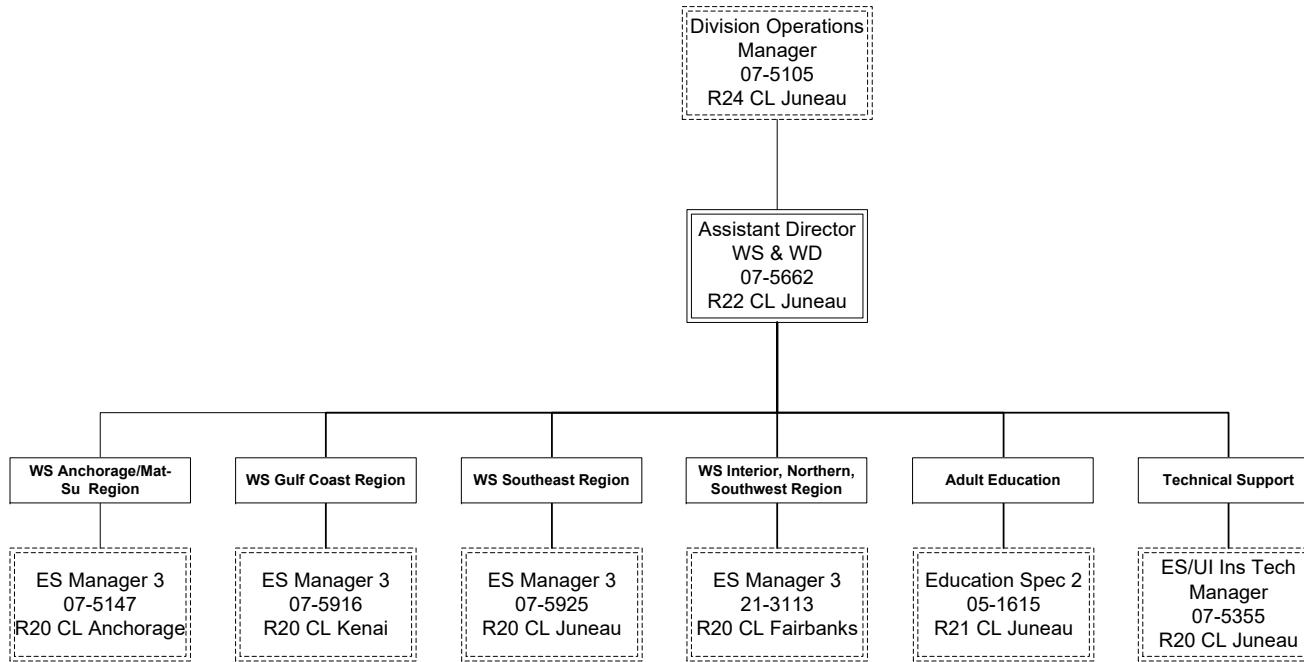

Department of Labor and Workforce Development  
Division of Employment and Training Services / Workforce Services  
FY2024 Governor Organization Chart

Department of Labor and Workforce Development  
 Division of Employment and Training Services / Workforce Services Central Region  
 FY2024 Governor Organization Chart

ES = Employment Services

Department of Labor and Workforce Development  
 Division of Employment and Training Services / Workforce Services Gulf Coast  
 FY2024 Governor Organization Chart

Department of Labor and Workforce Development  
 Division of Employment and Training Services / Workforce Southeast Region  
 FY2024 Governor Organization Chart

Department of Labor and Workforce Development  
 Division of Employment and Training Services / Workforce Services - Interior/Northern/Southwest Region  
 FY2024 Governor Organization Chart

ES = Employment Services