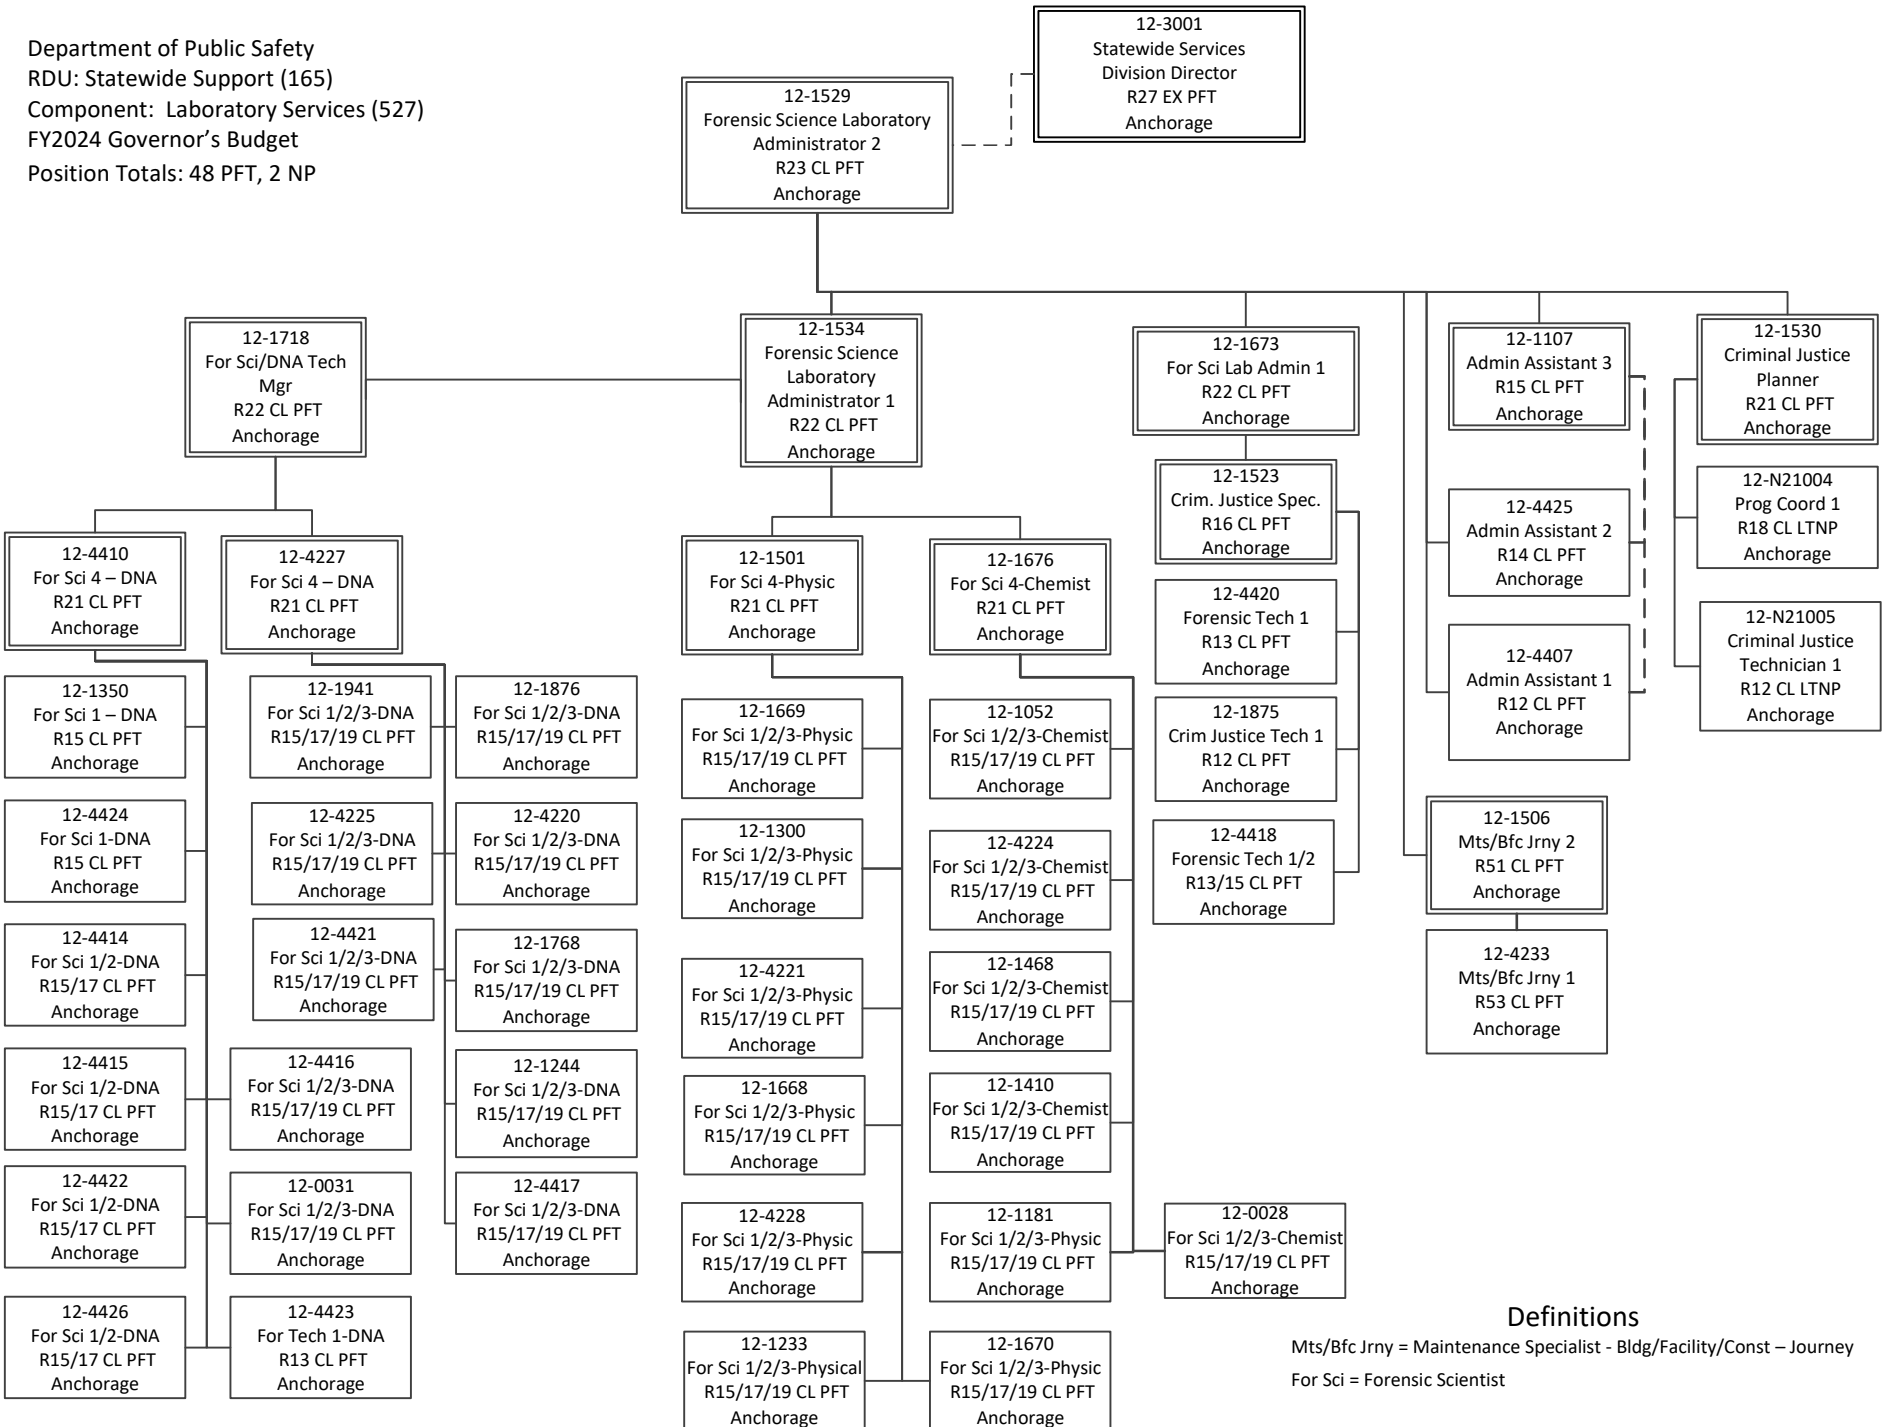

Department of Public Safety  
 RDU: Statewide Support (165)  
 Component: Laboratory Services (527)  
 FY2024 Governor's Budget  
 Position Totals: 48 PFT, 2 NP

### Definitions

Mts/Bfc Jrny = Maintenance Specialist - Bldg/Facility/Const – Journey  
 For Sci = Forensic Scientist