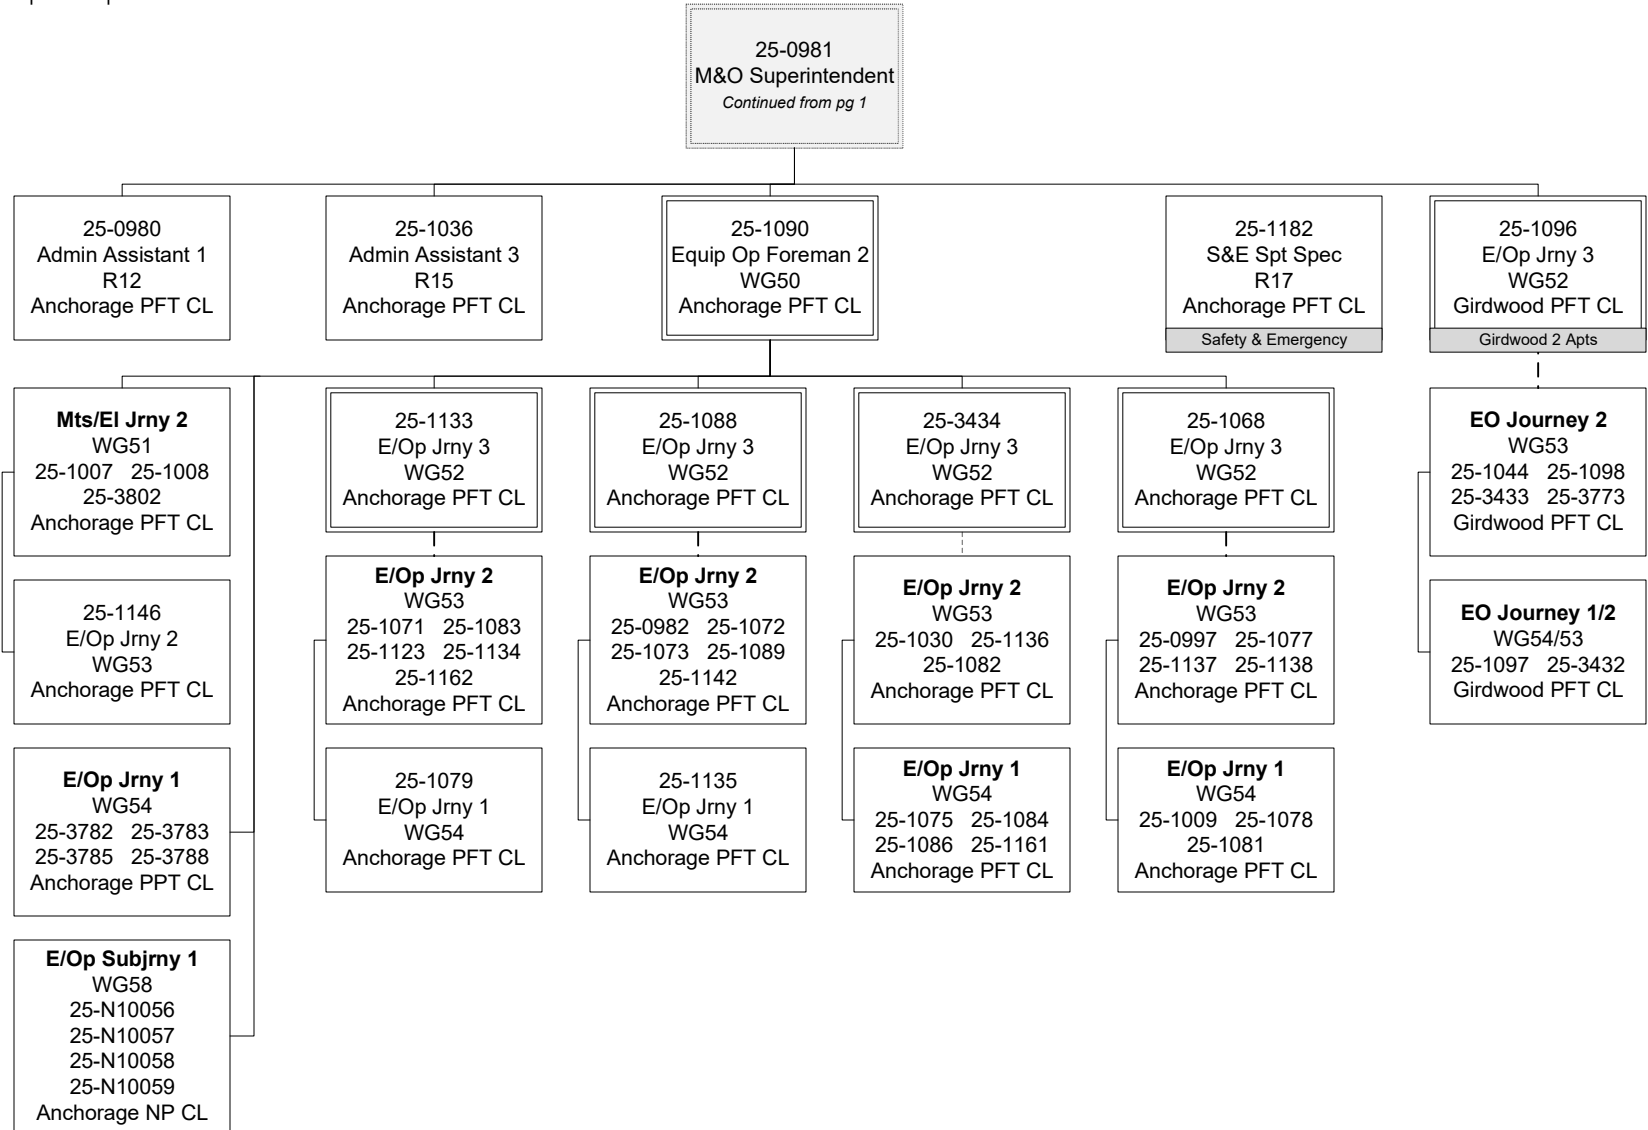

Department of Transportation & Public Facilities

Central Region Highways and Aviation (564)

RDU: Highways, Aviation and Facilities (408)

Position Totals: 167 PFT | 4 PPT | 14 NP

Maintenance & Operations Administration

Department of Transportation & Public Facilities

Central Region Highways and Aviation (564)

RDU: Highways, Aviation and Facilities (408)

Position Totals: 167 PFT | 4 PPT | 14 NP

Anchorage District

Department of Transportation & Public Facilities

RDU: Highways, Aviation and Facilities (408)

Position Totals: 167 PFT | 4 PPT | 14 NP

Peninsula District

Department of Transportation & Public Facilities

Central Region Highways and Aviation (564)

RDU: Highways, Aviation and Facilities (408)

Position Totals: 167 PFT | 4 PPT | 14 NP

Southwest District