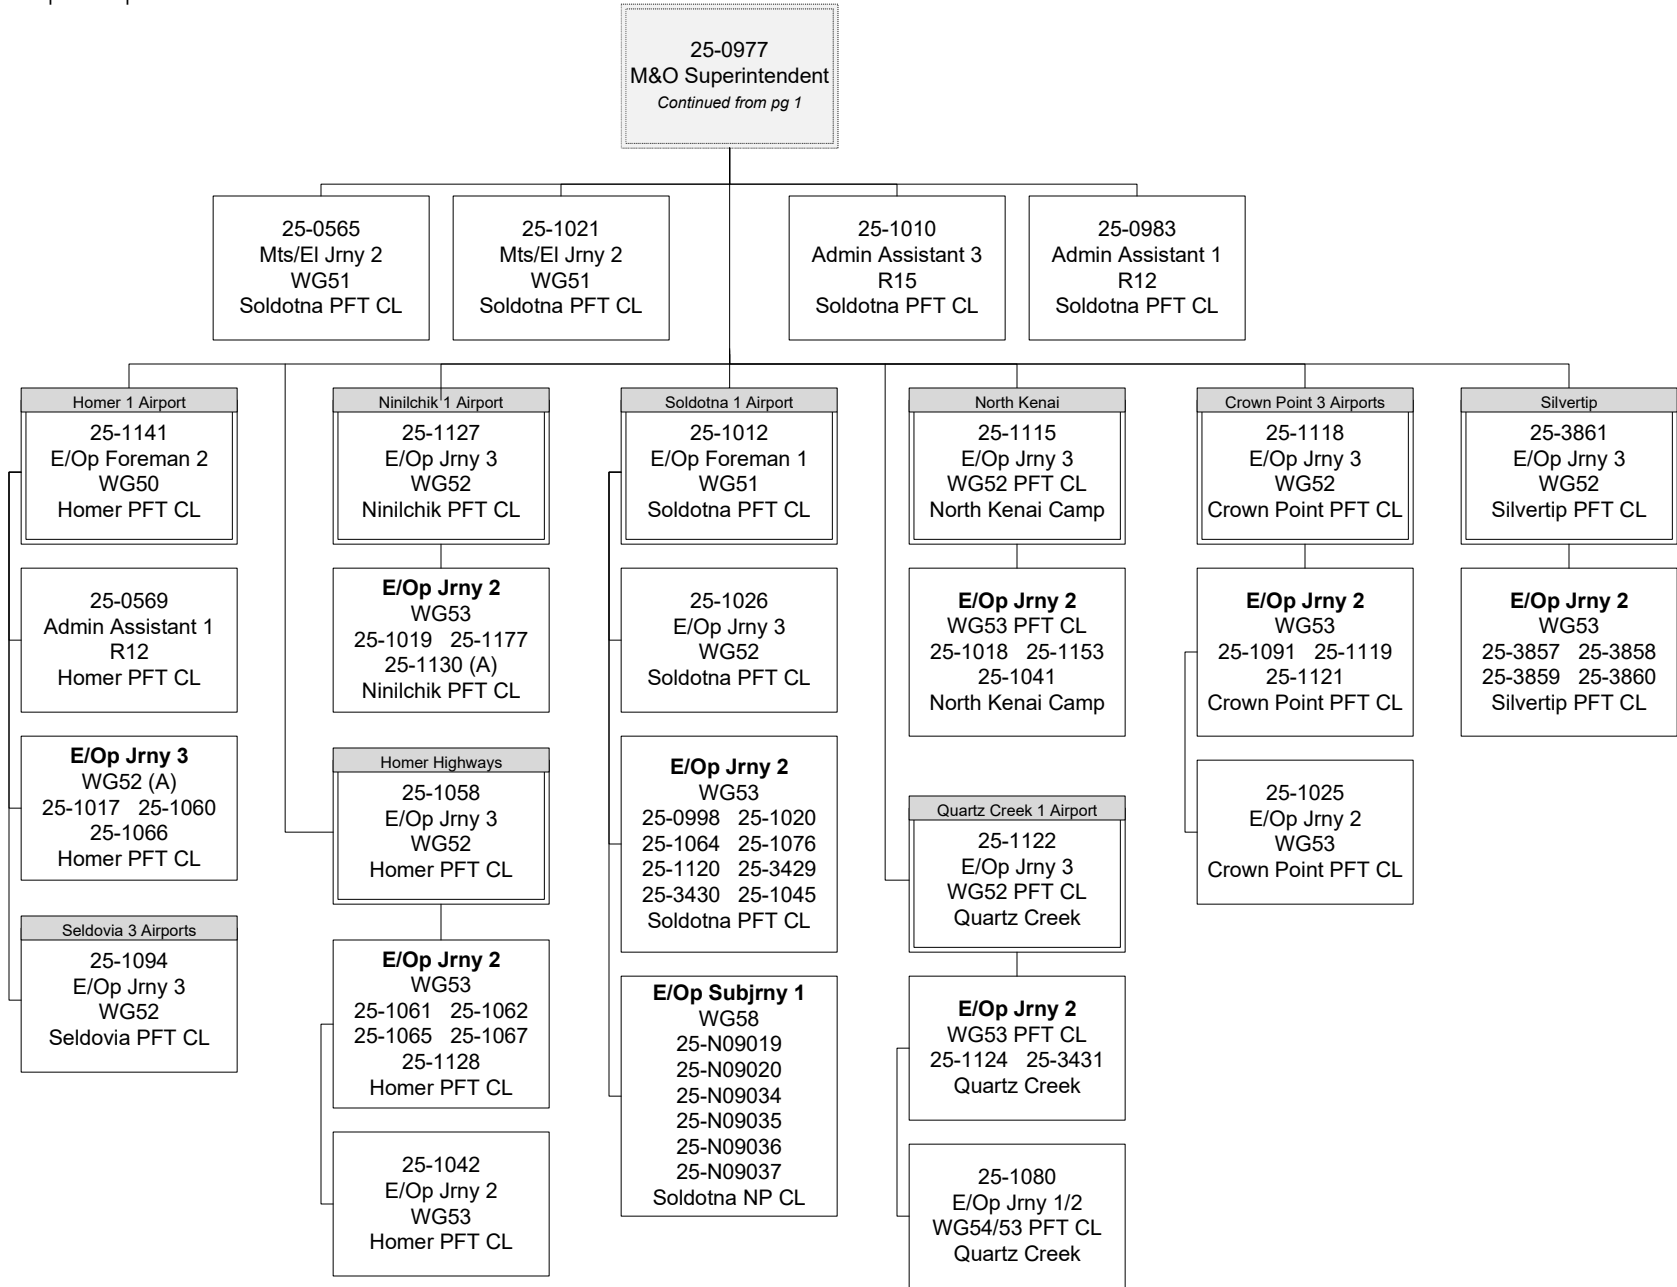

Department of Transportation & Public Facilities

Central Region Highways and Aviation (564)

RDU: Highways, Aviation and Facilities (408)

Position Totals: 167 PFT | 4 PPT | 14 NP

Anchorage District

Department of Transportation & Public Facilities

Central Region Highways and Aviation (564)

RDU: Highways, Aviation and Facilities (408)

Position Totals: 167 PFT | 4 PPT | 14 NP

Mat-Su District

Department of Transportation & Public Facilities

Central Region Highways and Aviation (564)

RDU: Highways, Aviation and Facilities (408)

Position Totals: 167 PFT | 4 PPT | 14 NP

Peninsula District

Department of Transportation & Public Facilities

Central Region Highways and Aviation (564)

RDU: Highways, Aviation and Facilities (408)

Position Totals: 167 PFT | 4 PPT | 14 NP

Southwest District