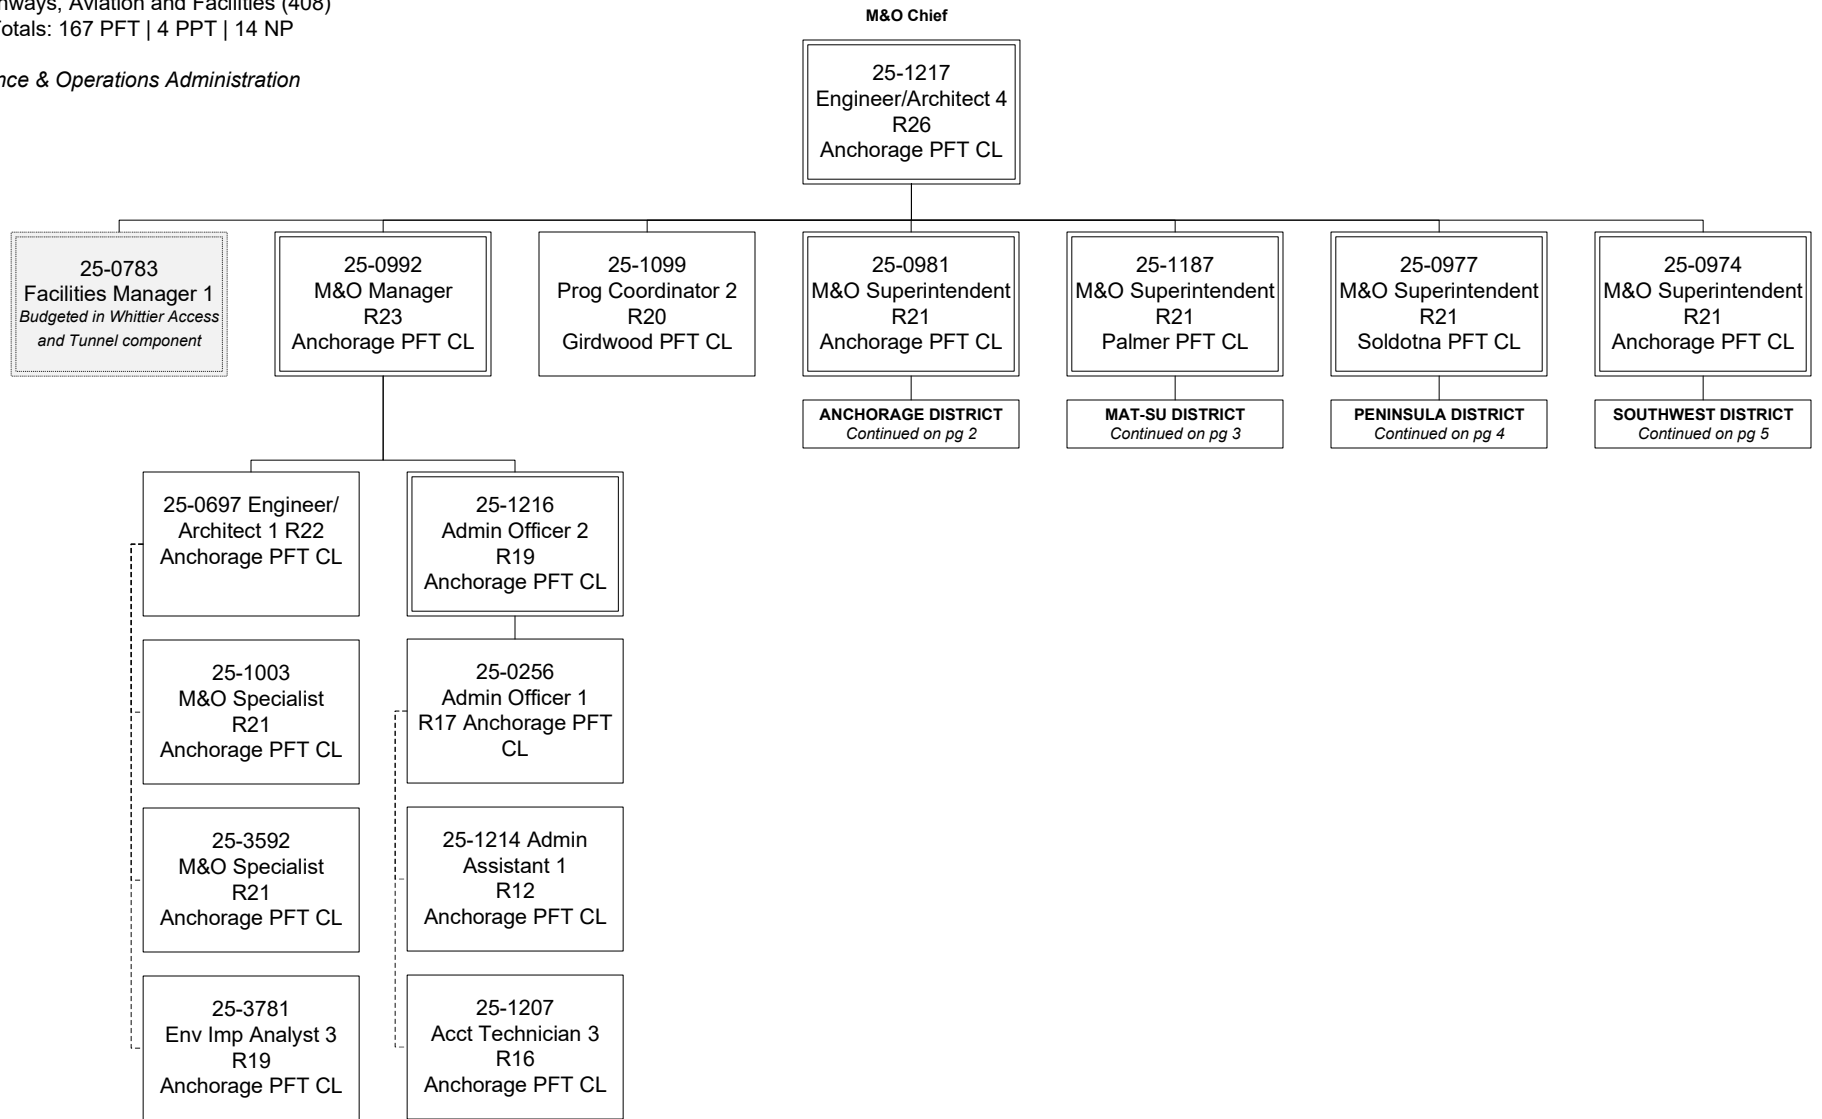

Department of Transportation & Public Facilities

Central Region Highways and Aviation (564)

RDU: Highways, Aviation and Facilities (408)

Position Totals: 167 PFT | 4 PPT | 14 NP

Maintenance & Operations Administration

Department of Transportation & Public Facilities

Central Region Highways and Aviation (564)

RDU: Highways, Aviation and Facilities (408)

Position Totals: 167 PFT | 4 PPT | 14 NP

Anchorage District

Department of Transportation & Public Facilities

Position Totals: 167 PFT | 4 PPT | 14 NP

Southwest District