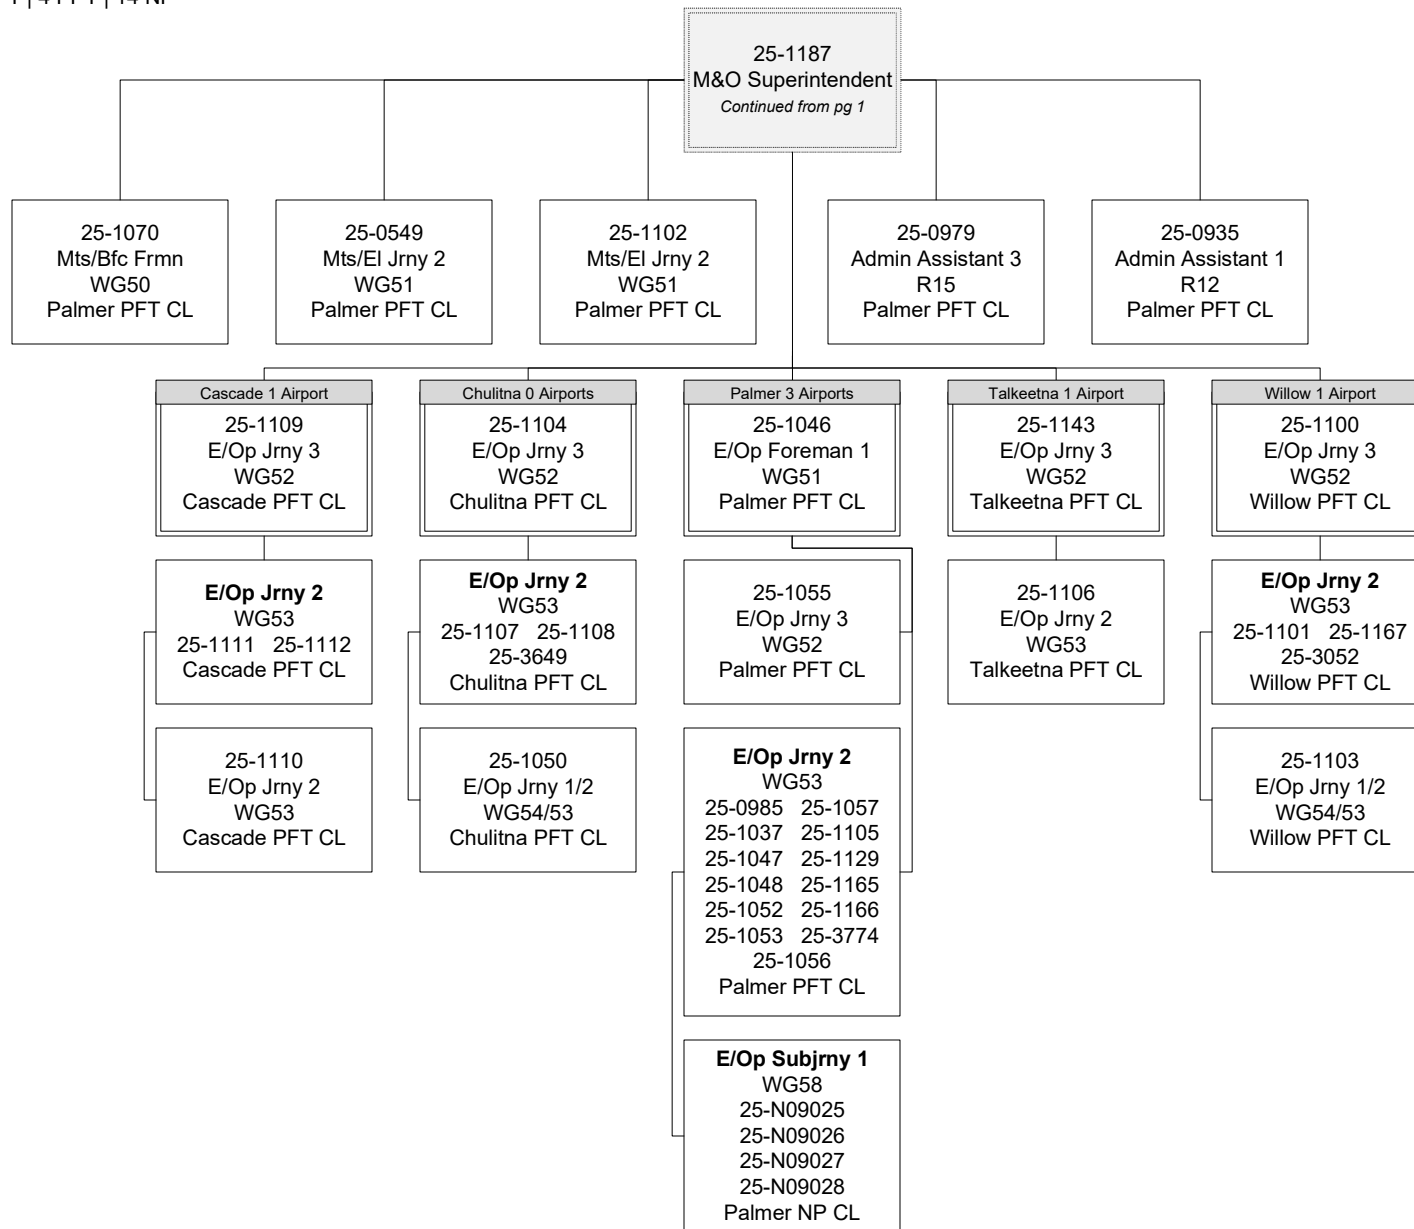

Department of Transportation & Public Facilities

Central Region Highways and Aviation (564)

RDU: Highways, Aviation and Facilities (408)

Position Totals: 167 PFT | 4 PPT | 14 NP

Mat-Su District