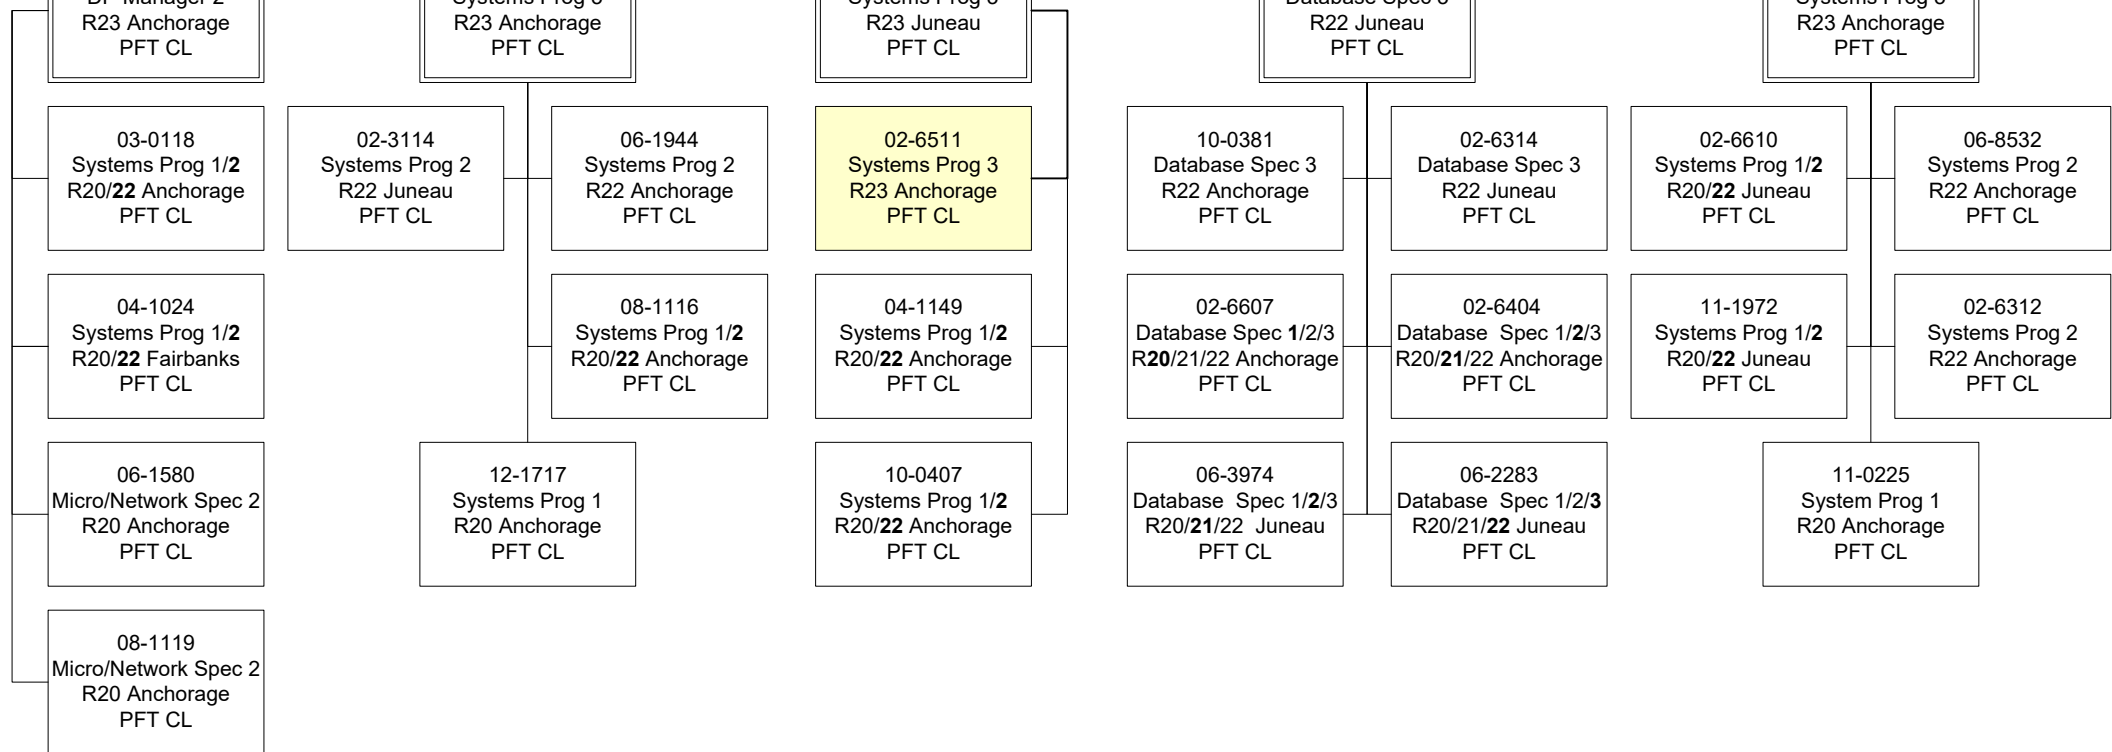

**End Point Server
Patch Management**

**Storage, Back Up
& Disaster
Recovery**

**Cloud
Infrastructure**

**Database
Services**

**Virtualization &
Windows
Administration**

18-7543
DP Manager 2
R23 Anchorage
PFT CL

03-0027
Systems Prog 3
R23 Anchorage
PFT CL

18-7043
Systems Prog 3
R23 Juneau
PFT CL

02-6621
Database Spec 3
R22 Juneau
PFT CL

02-3108
Systems Prog 3
R23 Anchorage
PFT CL

03-0118
Systems Prog 1/2
R20/22 Anchorage
PFT CL

02-3114
Systems Prog 2
R22 Juneau
PFT CL

06-1944
Systems Prog 2
R22 Anchorage
PFT CL

02-6511
Systems Prog 3
R23 Anchorage
PFT CL

10-0381
Database Spec 3
R22 Anchorage
PFT CL

02-6314
Database Spec 3
R22 Juneau
PFT CL

02-6610
Systems Prog 1/2
R20/22 Juneau
PFT CL

06-8532
Systems Prog 2
R22 Anchorage
PFT CL

04-1024
Systems Prog 1/2
R20/22 Fairbanks
PFT CL

08-1116
Systems Prog 1/2
R20/22 Anchorage
PFT CL

04-1149
Systems Prog 1/2
R20/22 Anchorage
PFT CL

02-6607
Database Spec 1/2/3
R20/21/22 Anchorage
PFT CL

02-6404
Database Spec 1/2/3
R20/21/22 Anchorage
PFT CL

11-1972
Systems Prog 1/2
R20/22 Juneau
PFT CL

02-6312
Systems Prog 2
R22 Anchorage
PFT CL

06-1580
Micro/Network Spec 2
R20 Anchorage
PFT CL

12-1717
Systems Prog 1
R20 Anchorage
PFT CL

10-0407
Systems Prog 1/2
R20/22 Anchorage
PFT CL

06-3974
Database Spec 1/2/3
R20/21/22 Juneau
PFT CL

06-2283
Database Spec 1/2/3
R20/21/22 Juneau
PFT CL

11-0225
System Prog 1
R20 Anchorage
PFT CL

08-1119
Micro/Network Spec 2
R20 Anchorage
PFT CL