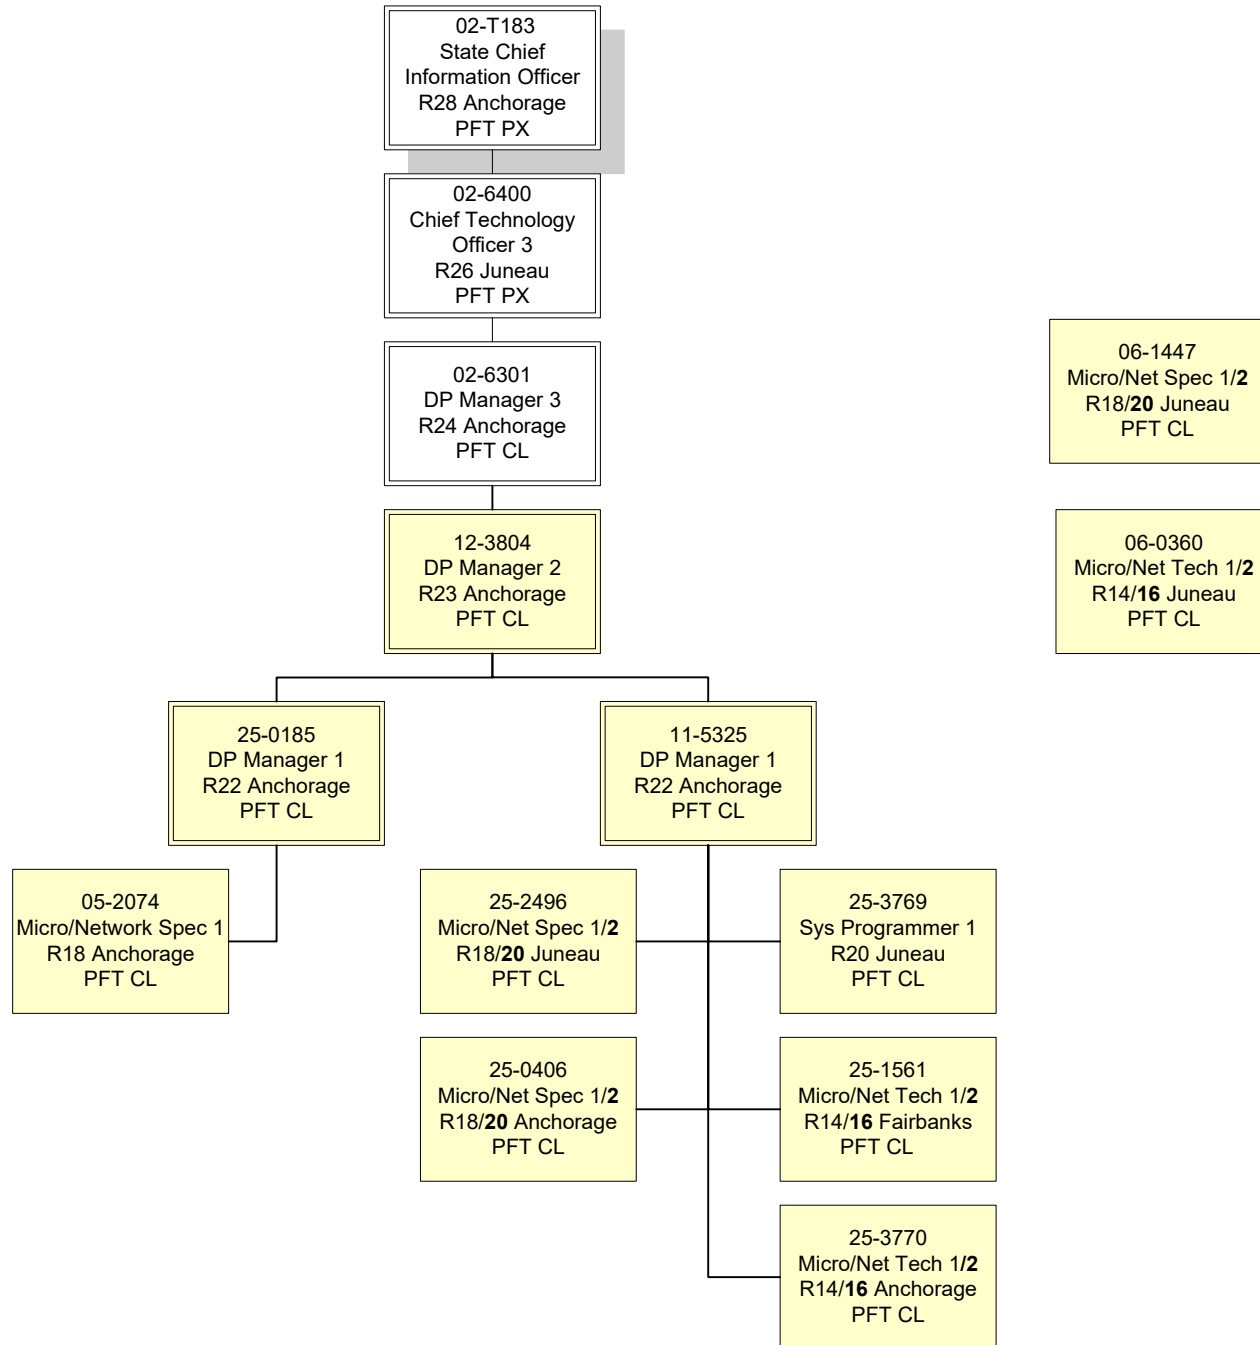

Department of Administration
Alaska Office of Information Technology (653)
RDU: Helpdesk & Enterprise Support (3412)
FY2025 Governor's Budget
Position Totals PFT – 57 / NP - 0
Service Delivery Group C