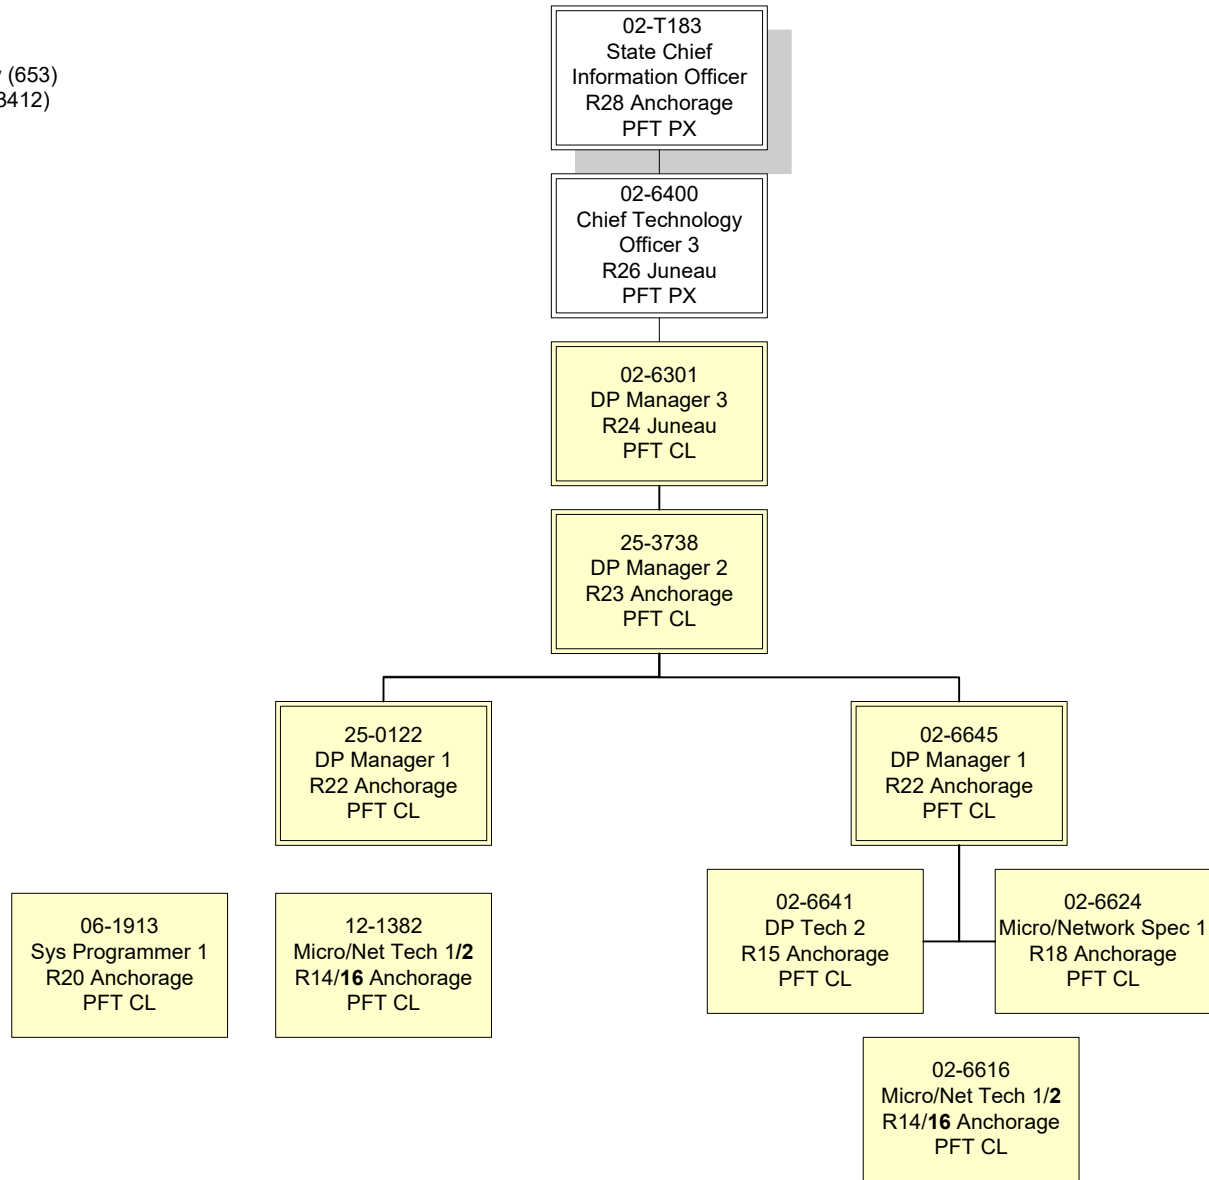

03-0228
Systems Prog 2
R22 Anchorage
PFT CL

07-3045
Systems Prog 1
R20 Juneau
PFT CL

10-0432
Sys Programmer 1/2
R20/22 Anchorage
PFT CL

07-5490
Micro/Net Tech 1/2
R14/16 Juneau
PFT CL

02-6640
Micro/Network Spec 1
R18 Juneau
PFT CL

11-4268
Sys Programmer 1
R20 Anchorage
PFT CL

10-0284
Sys Programmer 1/2
R20/22 Anchorage
PFT CL

02-6642
Micro/Net Tech 1/2
R14/16 Juneau
PFT CL

07-5016
Micro/Net Tech 1/2
R14/16 Juneau
PFT CL

Department of Administration
Alaska Office of Information Technology (653)
RDU: Helpdesk & Enterprise Support (3412)
FY2025 Governor's Budget
Position Totals PFT – 57 / NP - 0
Service Delivery Group A