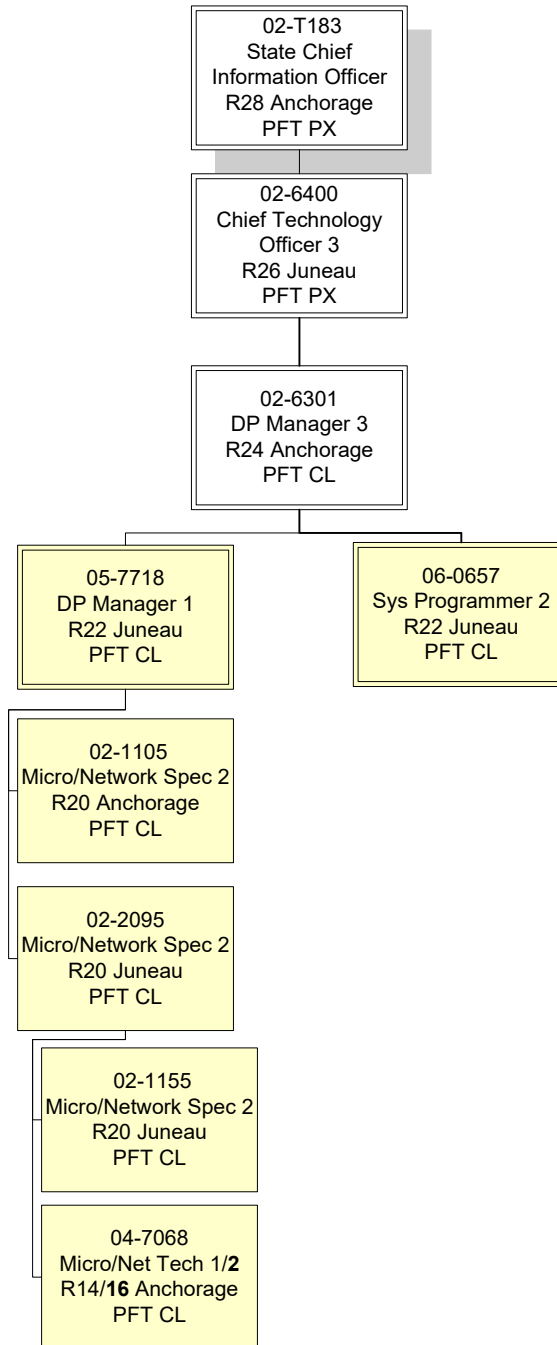

Department of Administration
Alaska Office of Information Technology (653)
RDU: Helpdesk & Enterprise Support (3412)
FY2025 Governor's Budget
Position Totals PFT – 57 / NP - 0
Service Delivery Group B