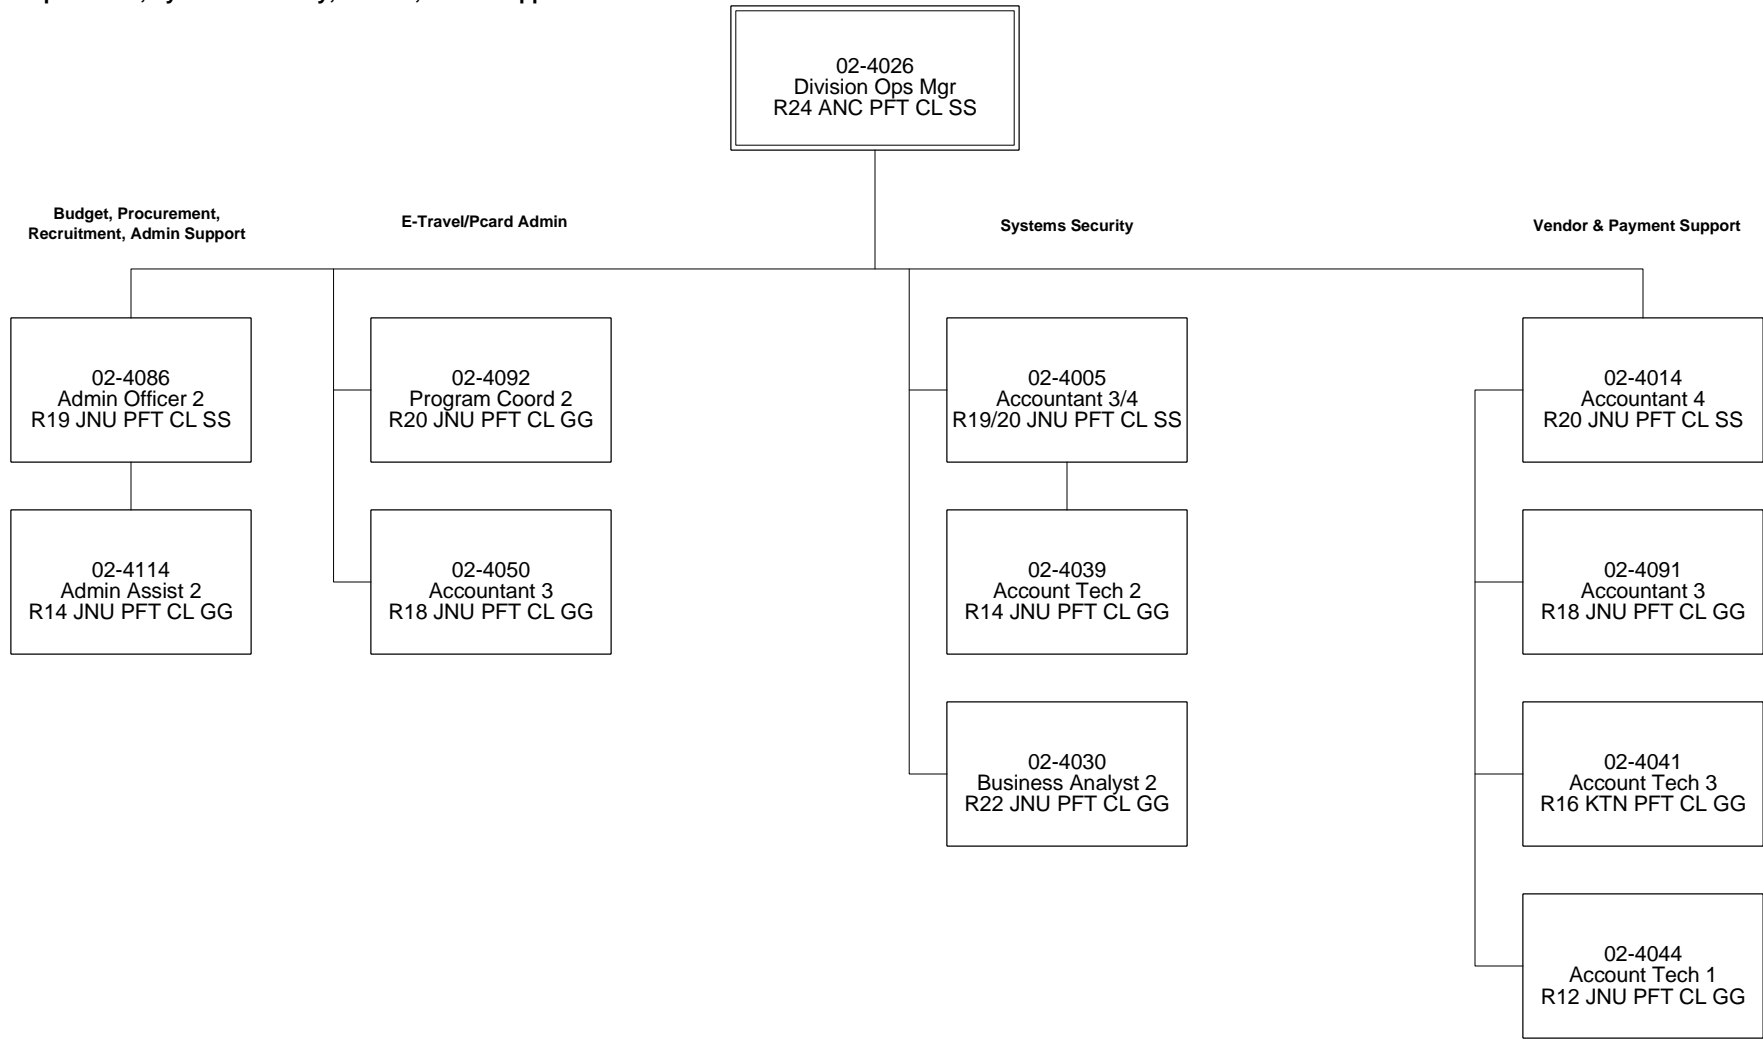

Division of Finance

Administrative Operations, Systems Security, Vendor, Pcard Support & E-Travel