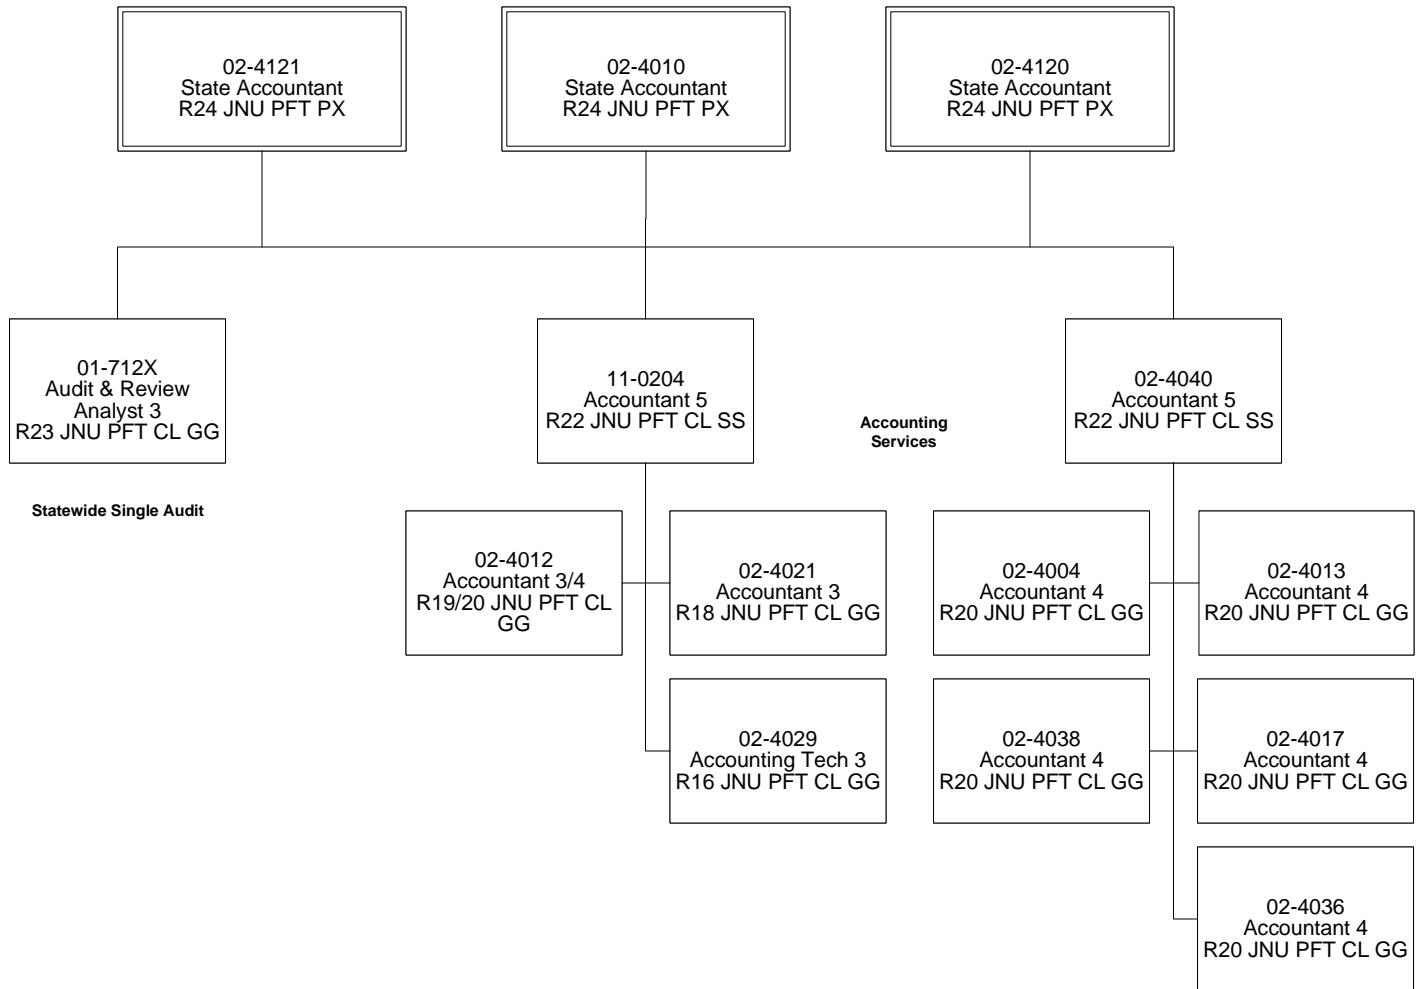

Division of Finance

Accounting & Statewide Single Audit Services