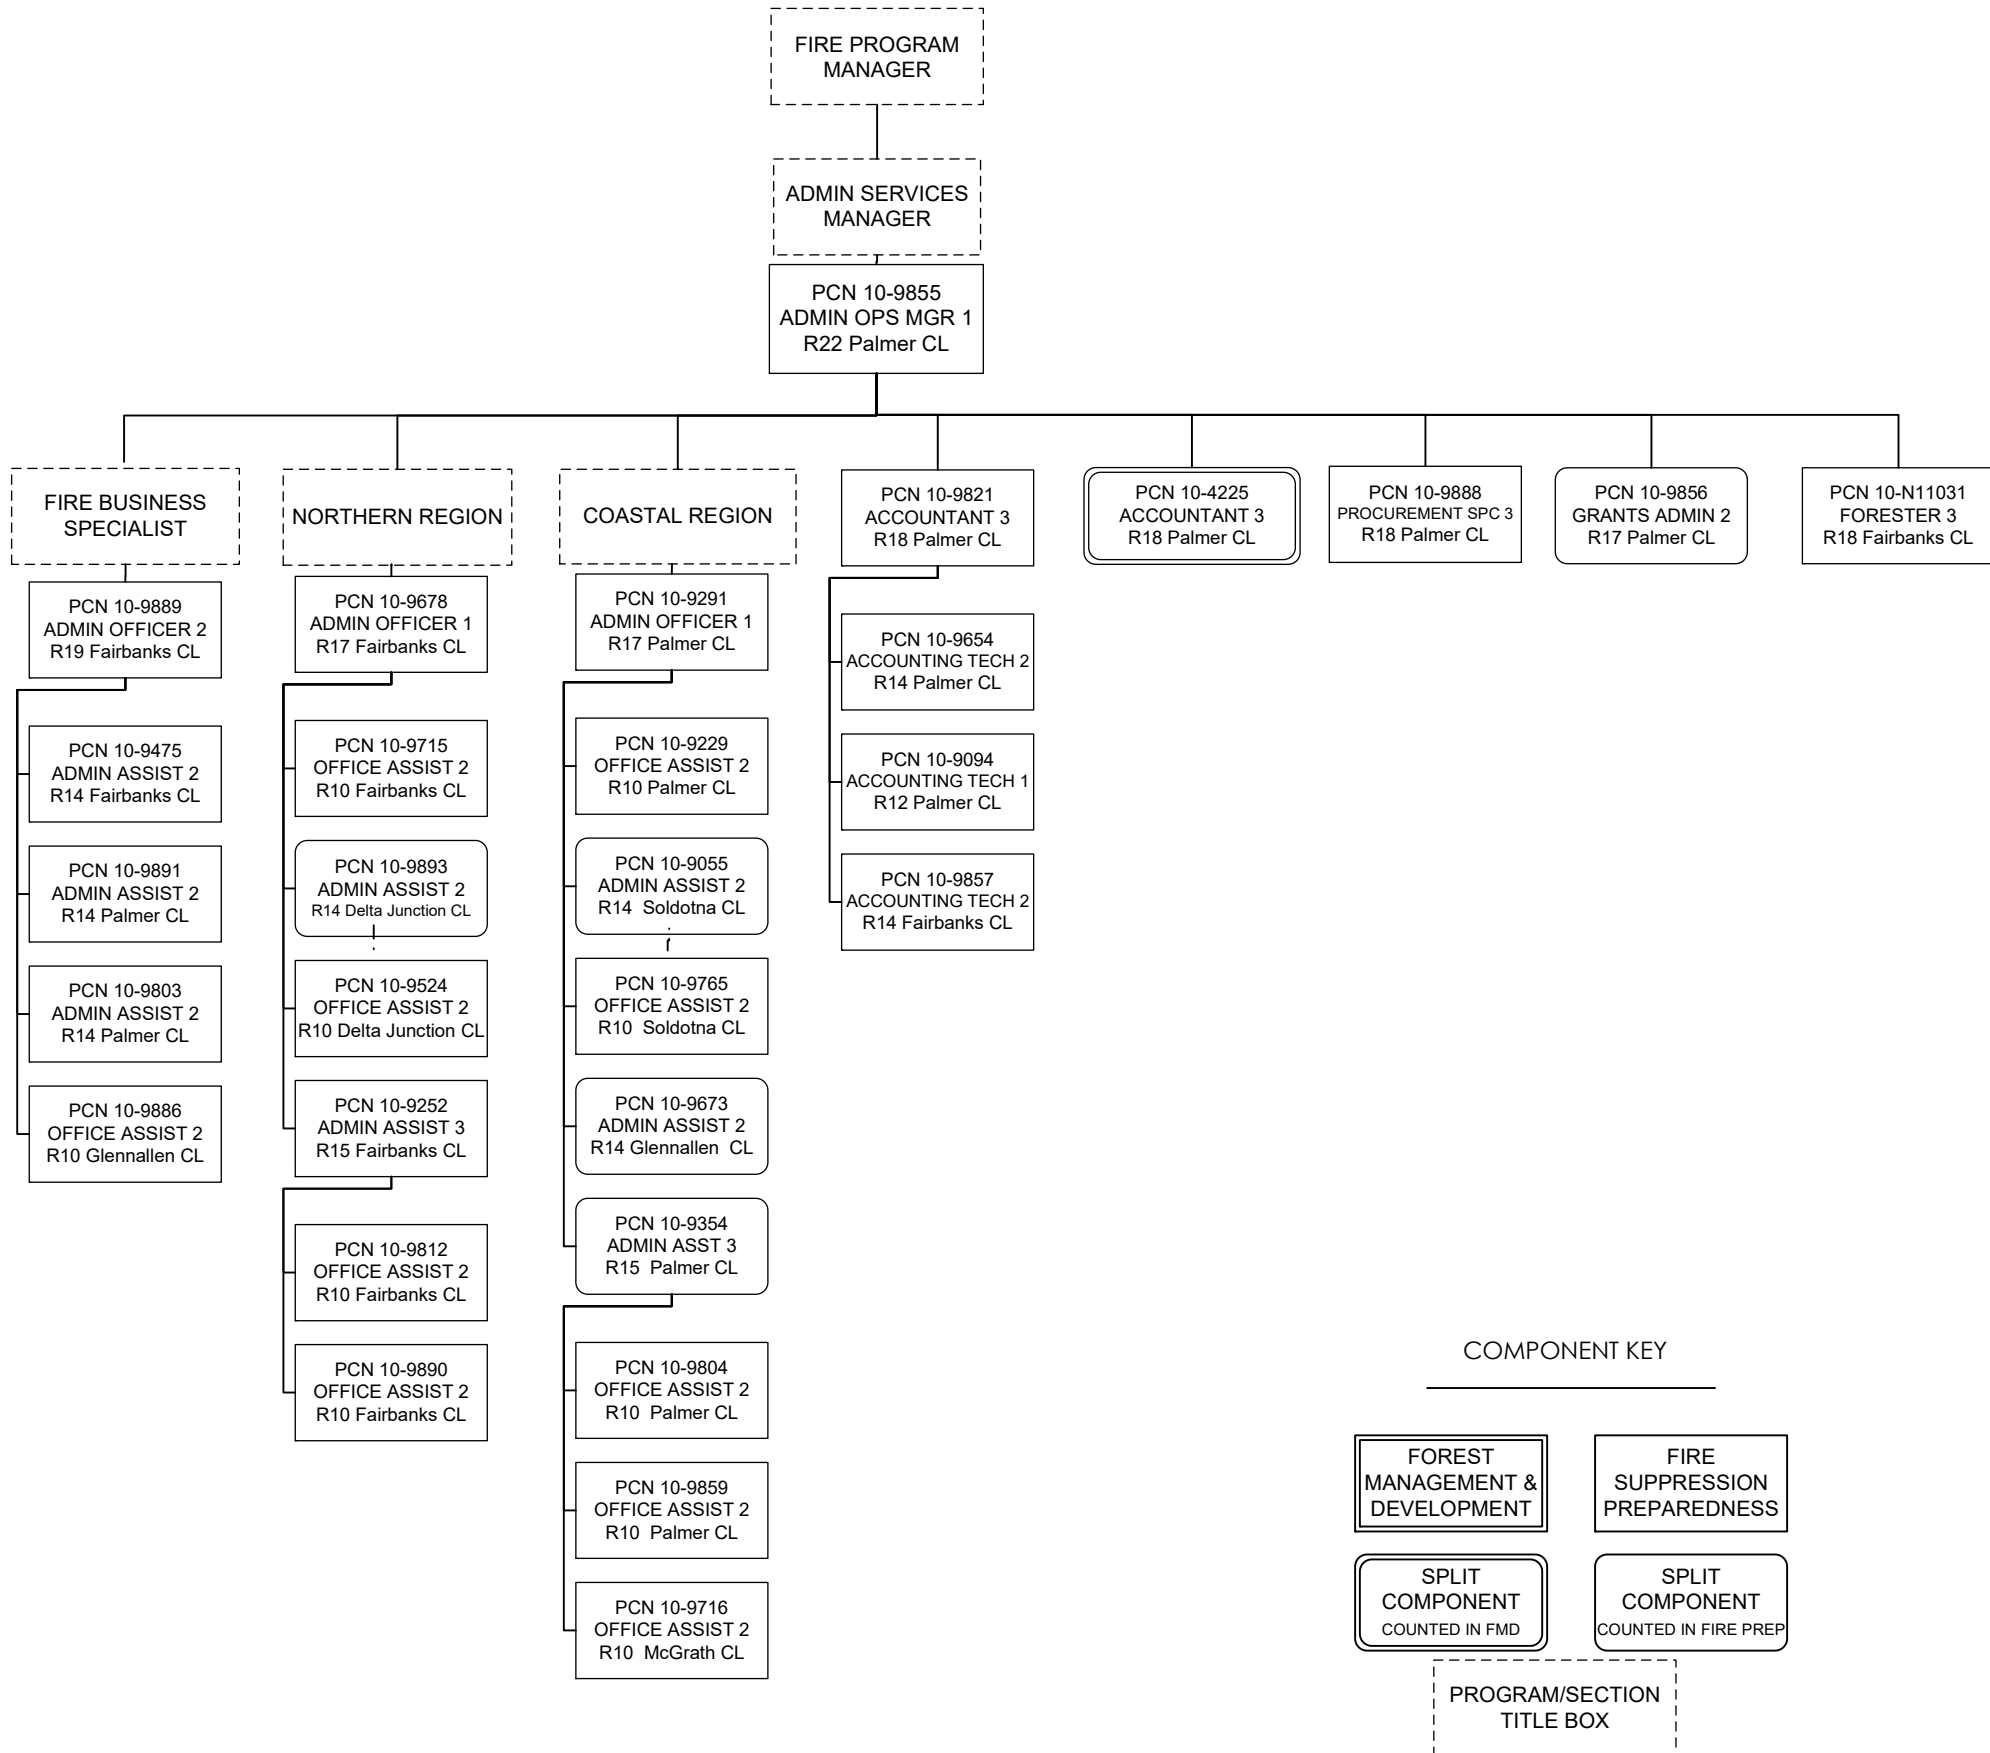

COMPONENT KEY

COMPONENT KEY

COMPONENT KEY

FOREST
MANAGEMENT &
DEVELOPMENT

FIRE
SUPPRESSION
PREPAREDNESS

SPLIT
COMPONENT
COUNTED IN FMD

SPLIT
COMPONENT
COUNTED IN FIRE PREP

PROGRAM/SECTION
TITLE BOX

COMPONENT KEY

COMPONENT KEY

COMPONENT KEY

COMPONENT KEY

FOREST MANAGEMENT & DEVELOPMENT	FIRE SUPPRESSION PREPAREDNESS
SPLIT COMPONENT COUNTED IN FMD	SPLIT COMPONENT COUNTED IN FIRE PREP
PROGRAM/SECTION TITLE BOX	

COMPONENT KEY

COMPONENT KEY

COMPONENT KEY

COMPONENT KEY

COMPONENT KEY

COMPONENT KEY

COMPONENT KEY

COMPONENT KEY

COMPONENT KEY

COMPONENT KEY

COMPONENT KEY