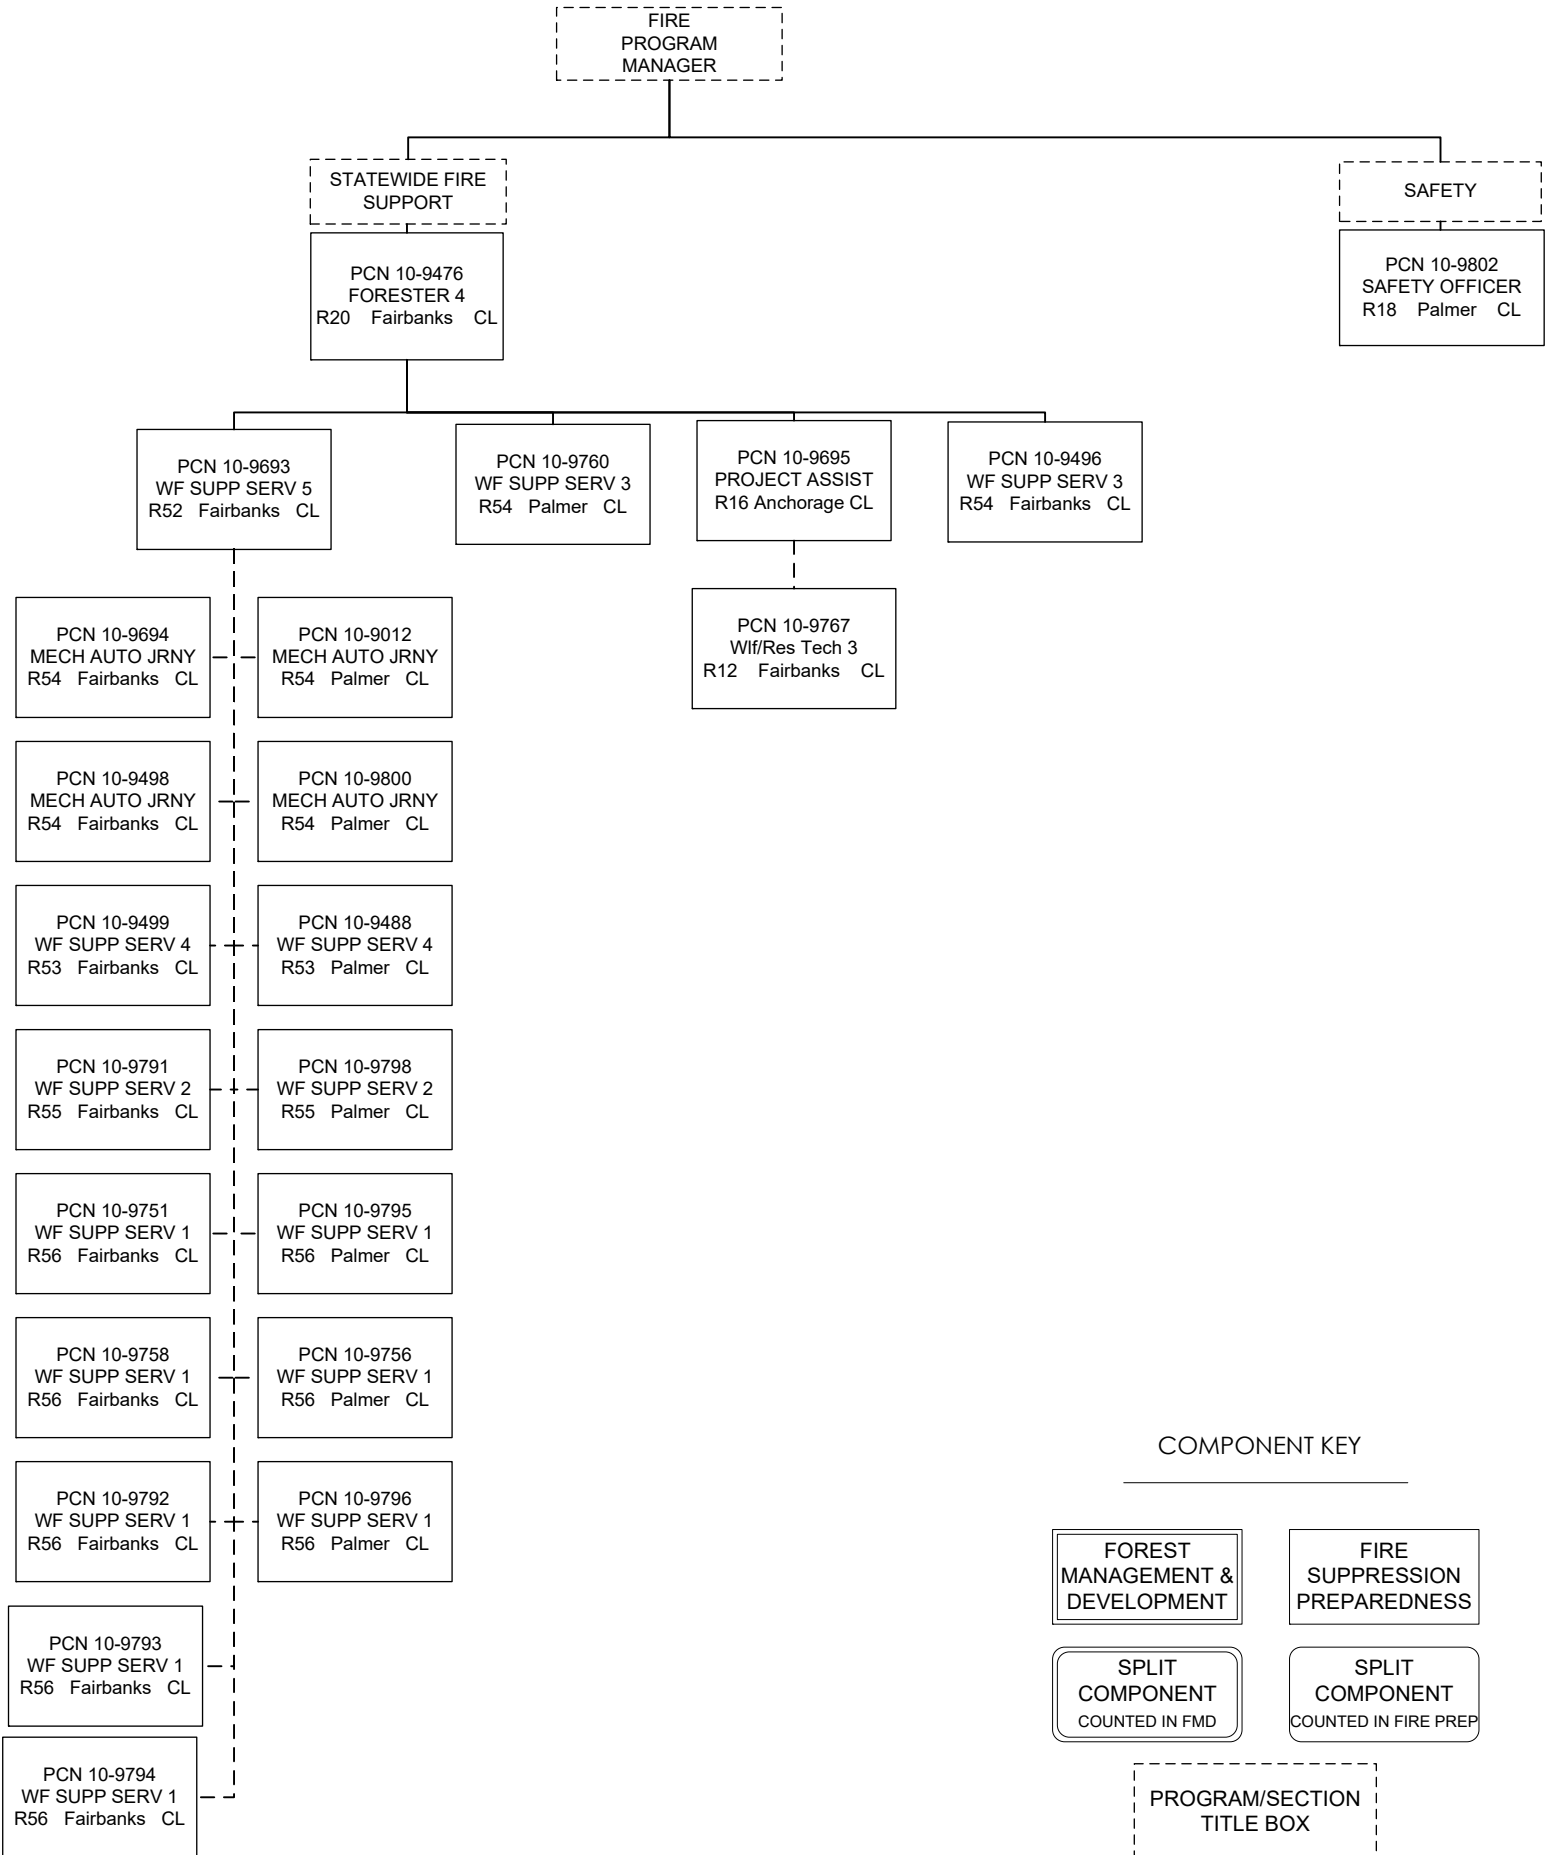

COMPONENT KEY

COMPONENT KEY

COMPONENT KEY

FOREST
MANAGEMENT &
DEVELOPMENT

FIRE
SUPPRESSION
PREPAREDNESS

SPLIT
COMPONENT
COUNTED IN FMD

SPLIT
COMPONENT
COUNTED IN FIRE PREP

PROGRAM/SECTION
TITLE BOX

COMPONENT KEY

COMPONENT KEY

COMPONENT KEY

COMPONENT KEY

FOREST MANAGEMENT & DEVELOPMENT	FIRE SUPPRESSION PREPAREDNESS
SPLIT COMPONENT COUNTED IN FMD	SPLIT COMPONENT COUNTED IN FIRE PREP
PROGRAM/SECTION TITLE BOX	

COMPONENT KEY

COMPONENT KEY

COMPONENT KEY

COMPONENT KEY

COMPONENT KEY

COMPONENT KEY

COMPONENT KEY

COMPONENT KEY