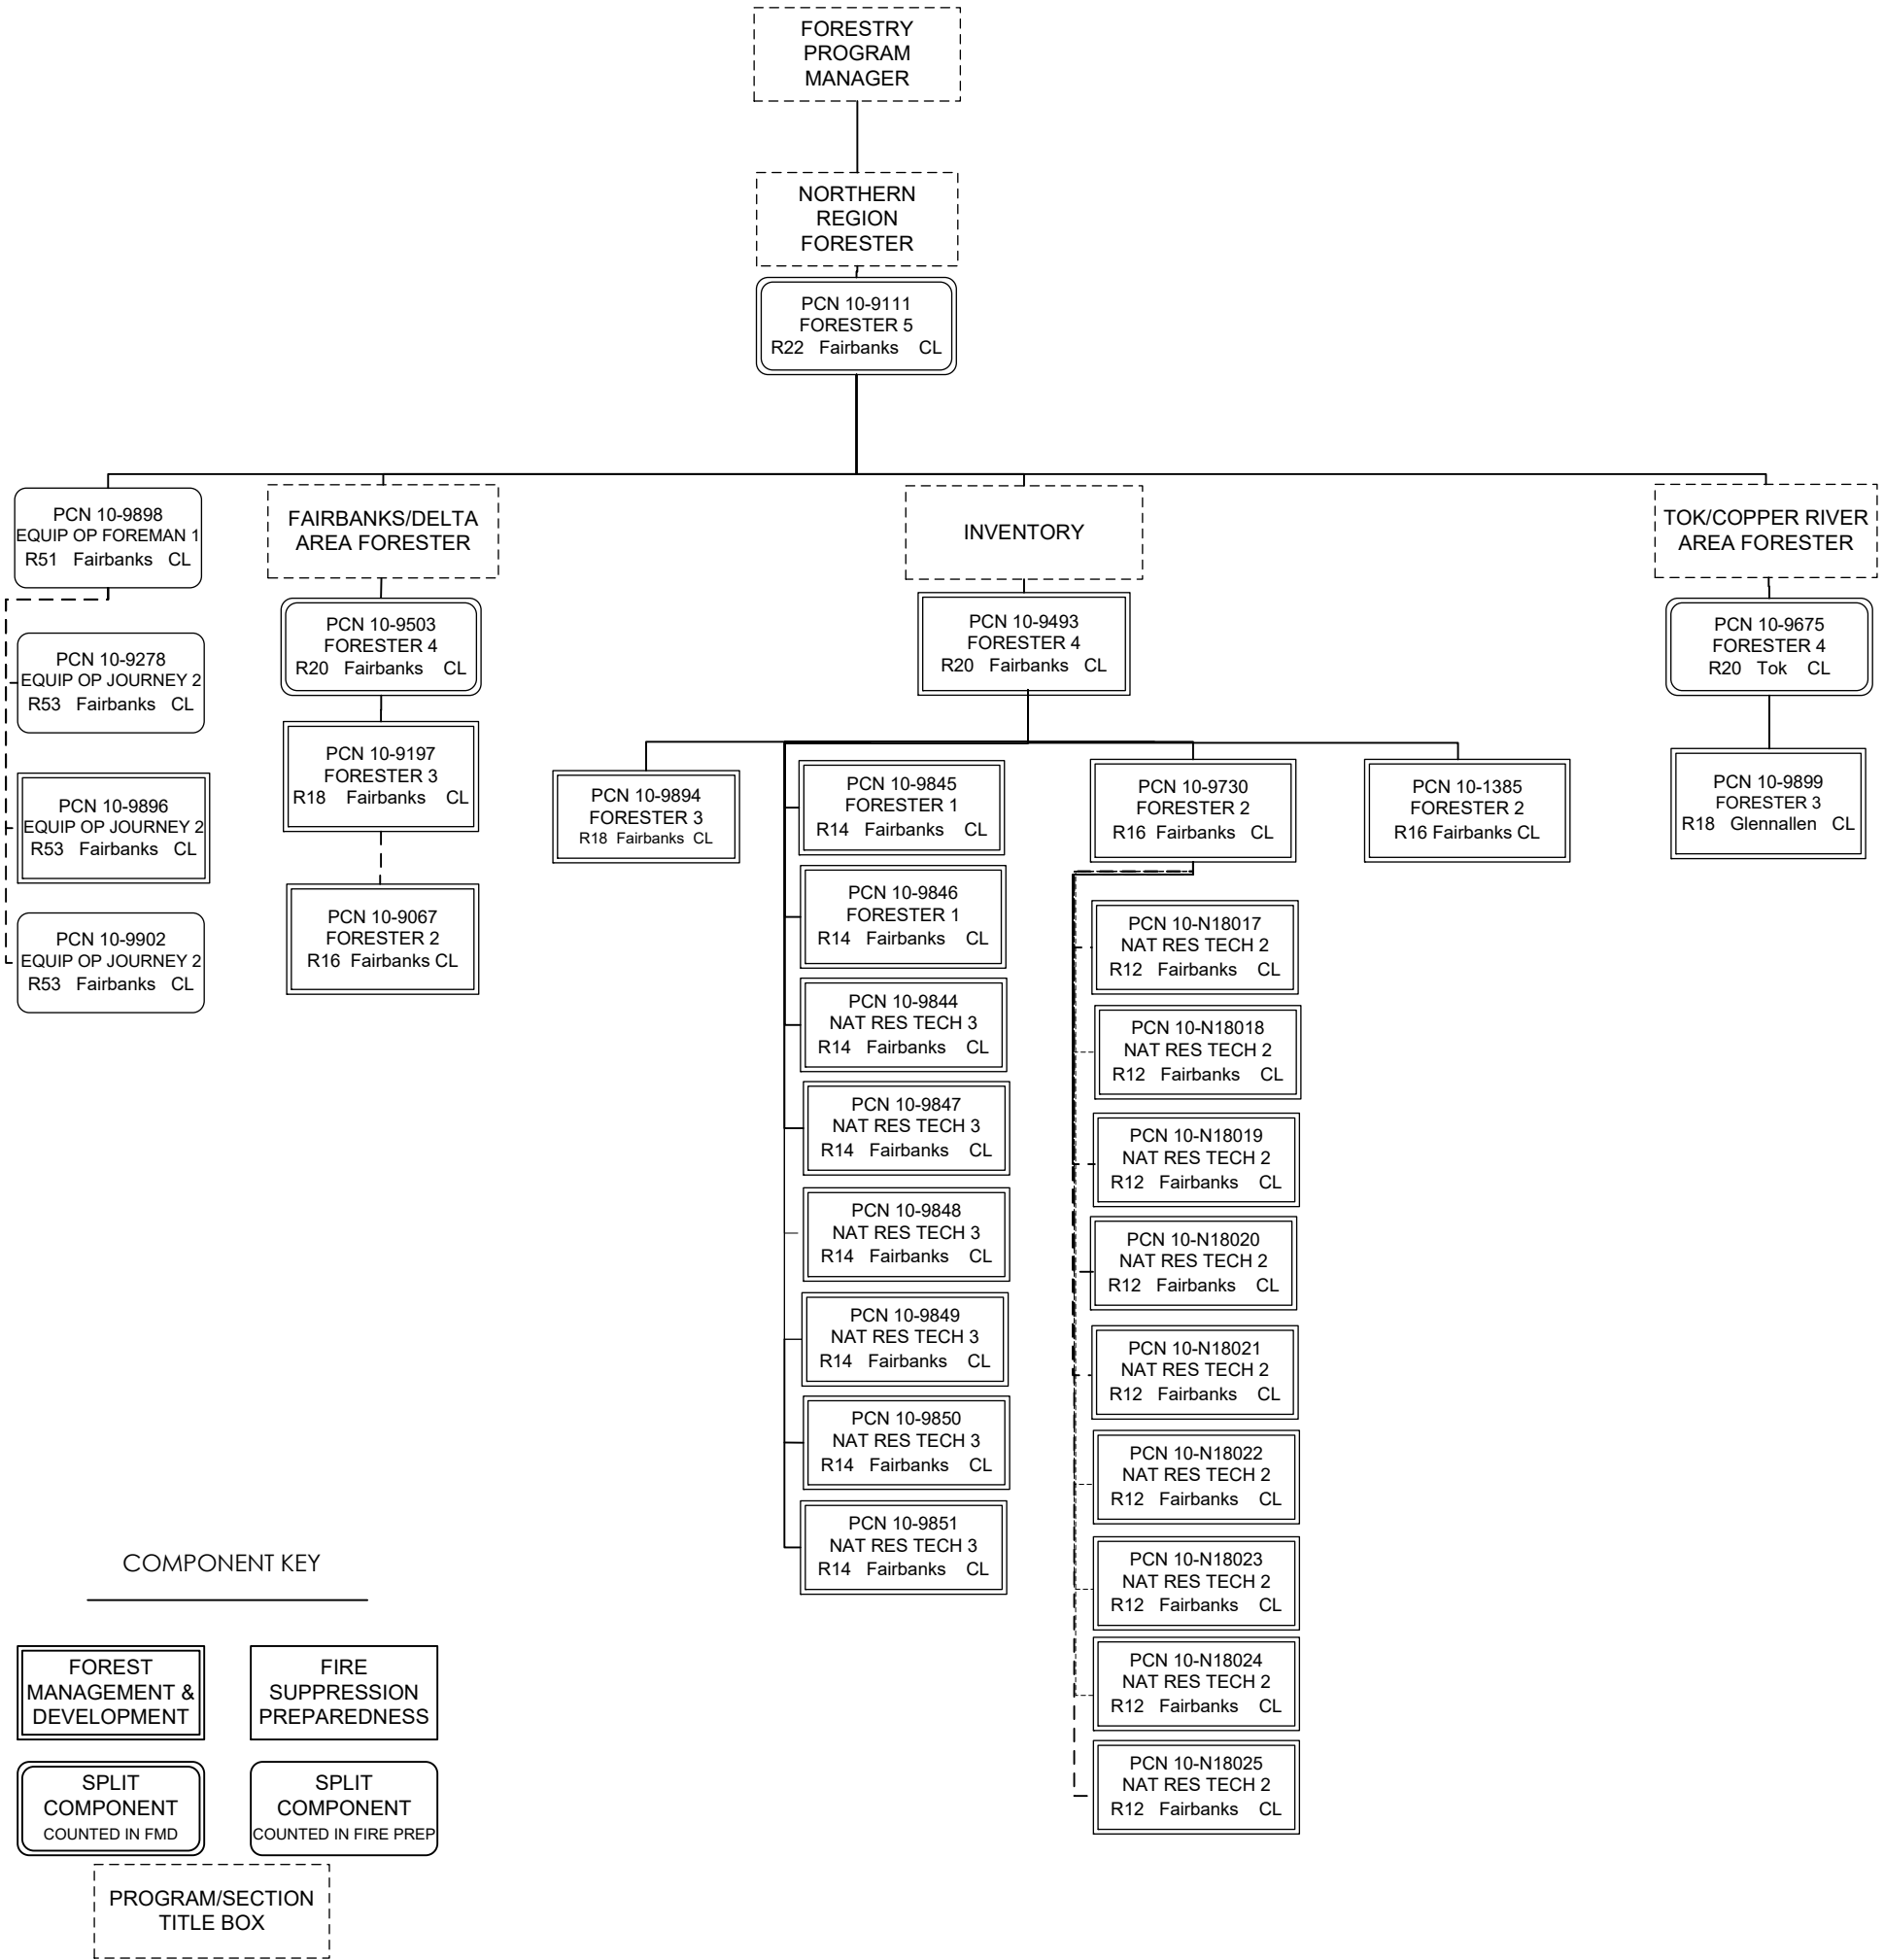

COMPONENT KEY

COMPONENT KEY

COMPONENT KEY

FOREST
MANAGEMENT &
DEVELOPMENT

FIRE
SUPPRESSION
PREPAREDNESS

SPLIT
COMPONENT
COUNTED IN FMD

SPLIT
COMPONENT
COUNTED IN FIRE PREP

PROGRAM/SECTION
TITLE BOX

COMPONENT KEY

COMPONENT KEY

COMPONENT KEY

COMPONENT KEY

FOREST MANAGEMENT & DEVELOPMENT	FIRE SUPPRESSION PREPAREDNESS
SPLIT COMPONENT COUNTED IN FMD	SPLIT COMPONENT COUNTED IN FIRE PREP
PROGRAM/SECTION TITLE BOX	

COMPONENT KEY

COMPONENT KEY

COMPONENT KEY

COMPONENT KEY

COMPONENT KEY

COMPONENT KEY

COMPONENT KEY

COMPONENT KEY

COMPONENT KEY

COMPONENT KEY

COMPONENT KEY