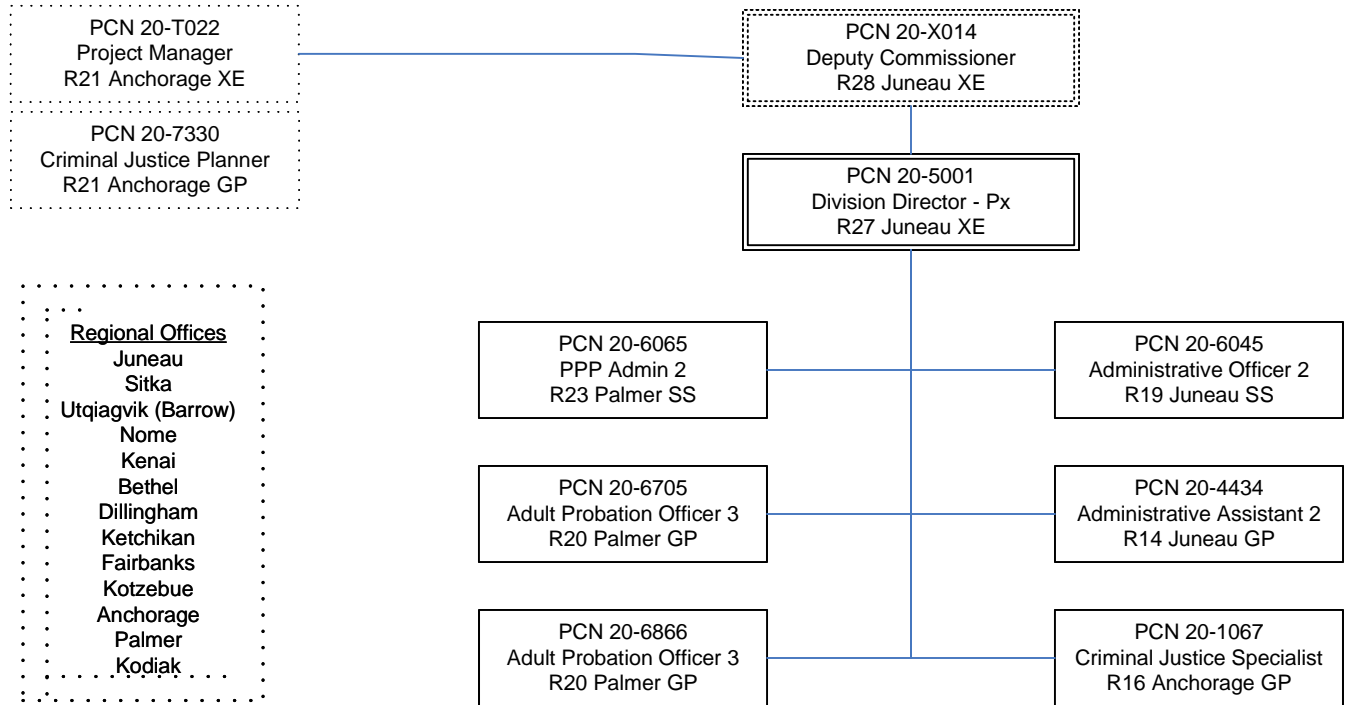

Department of Corrections Probation & Parole Director's Office Organizational Structure

Note: Boxes with dotted lines are budgeted within a separate component.