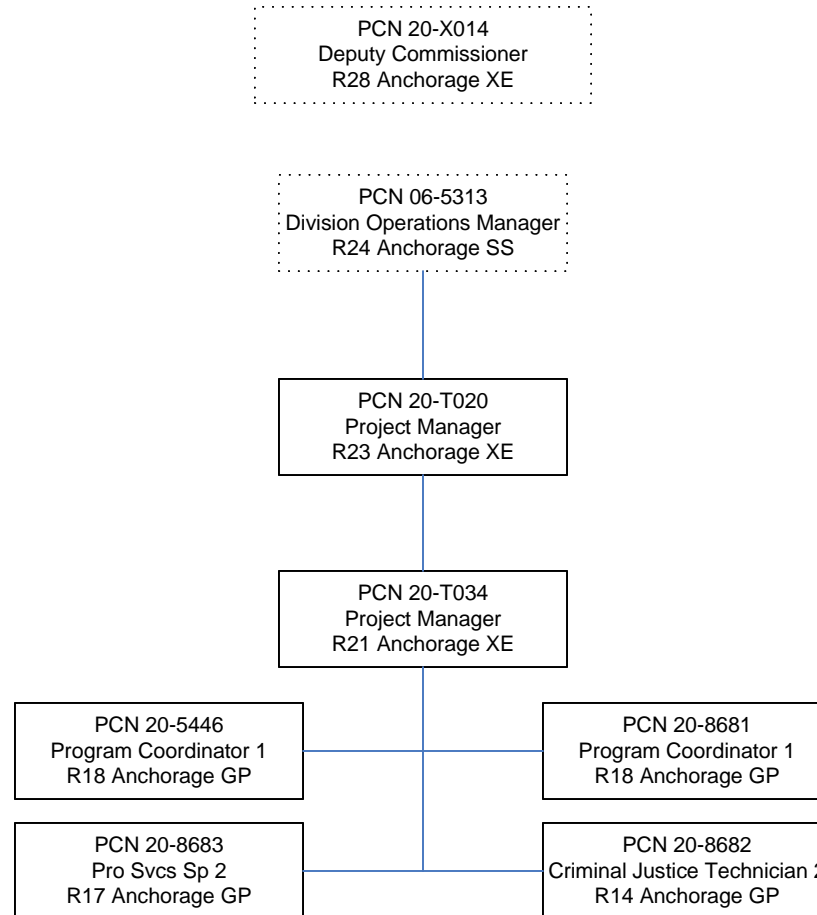

Department of Corrections
Reentry Unit
FY2025 Organizational Structure

Note: Boxes with dotted lines are budgeted within a separate component.