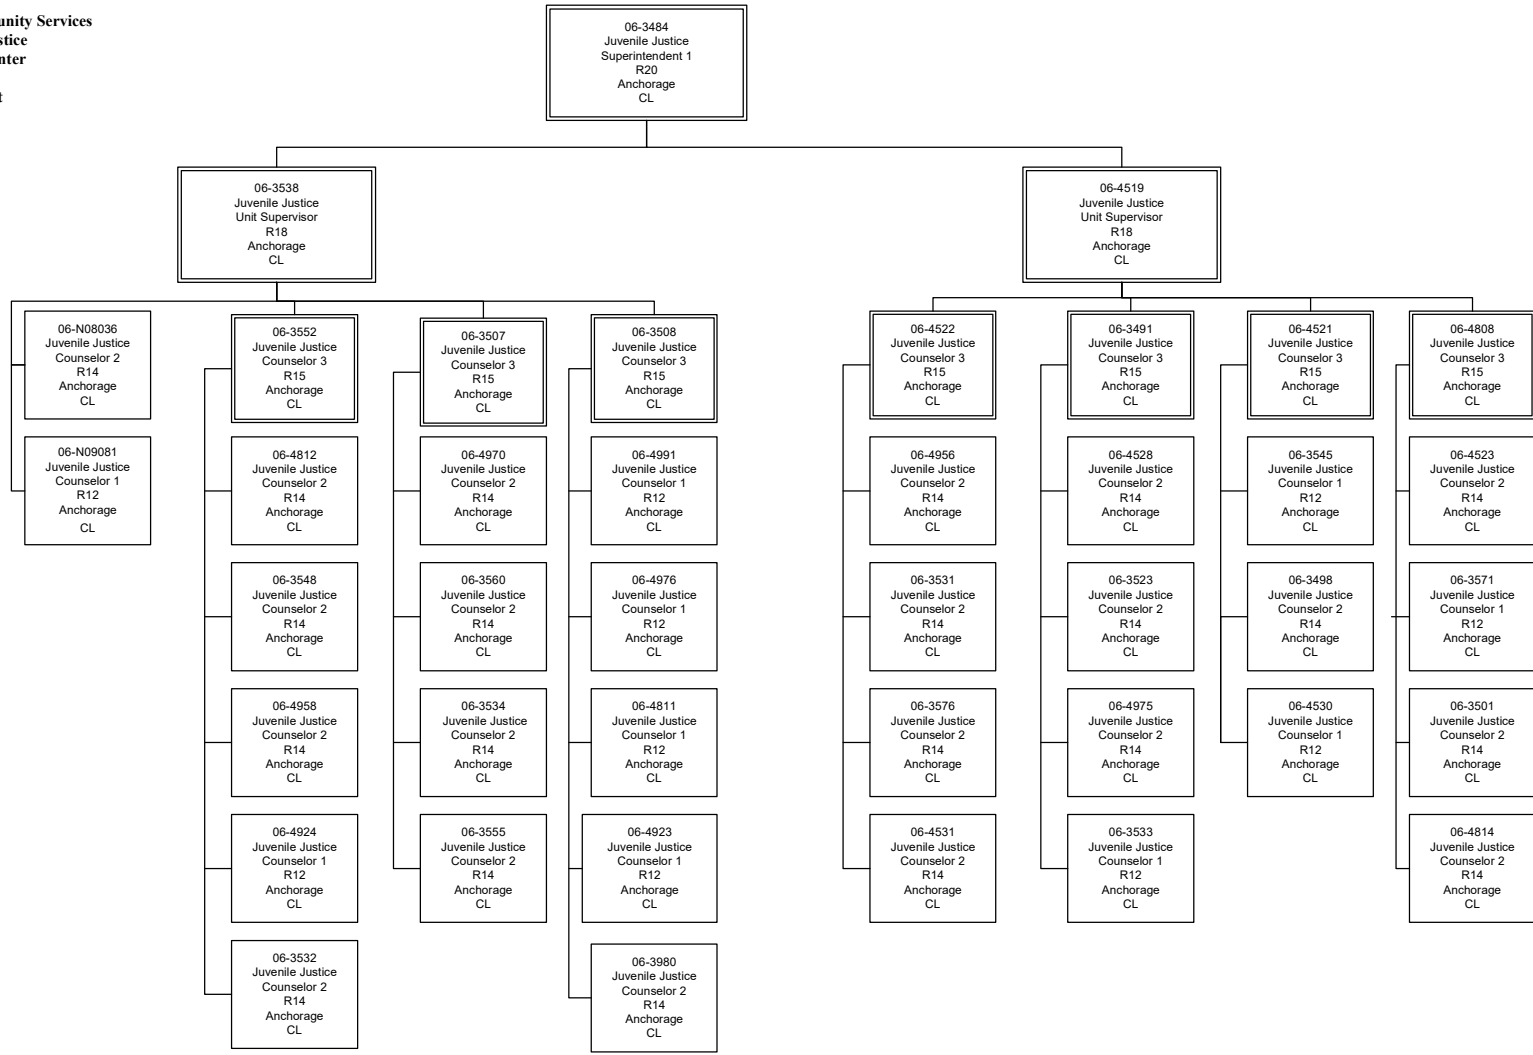

Department of Family & Community Services
 Division of Juvenile Justice
 McLaughlin Youth Center
 Superintendent' Offices
 Organization Chart

Department of Family & Community Services
 Division of Juvenile Justice
 McLaughlin Youth Center
 Treatment Units
 Organization Chart

Department of Family & Community Services
 Division of Juvenile Justice
 McLaughlin Youth Center
 Detention Unit
 Organization Chart

Department of Family & Community Services
Division of Juvenile Justice
McLaughlin Youth Center
Administrative Support
Organization Chart