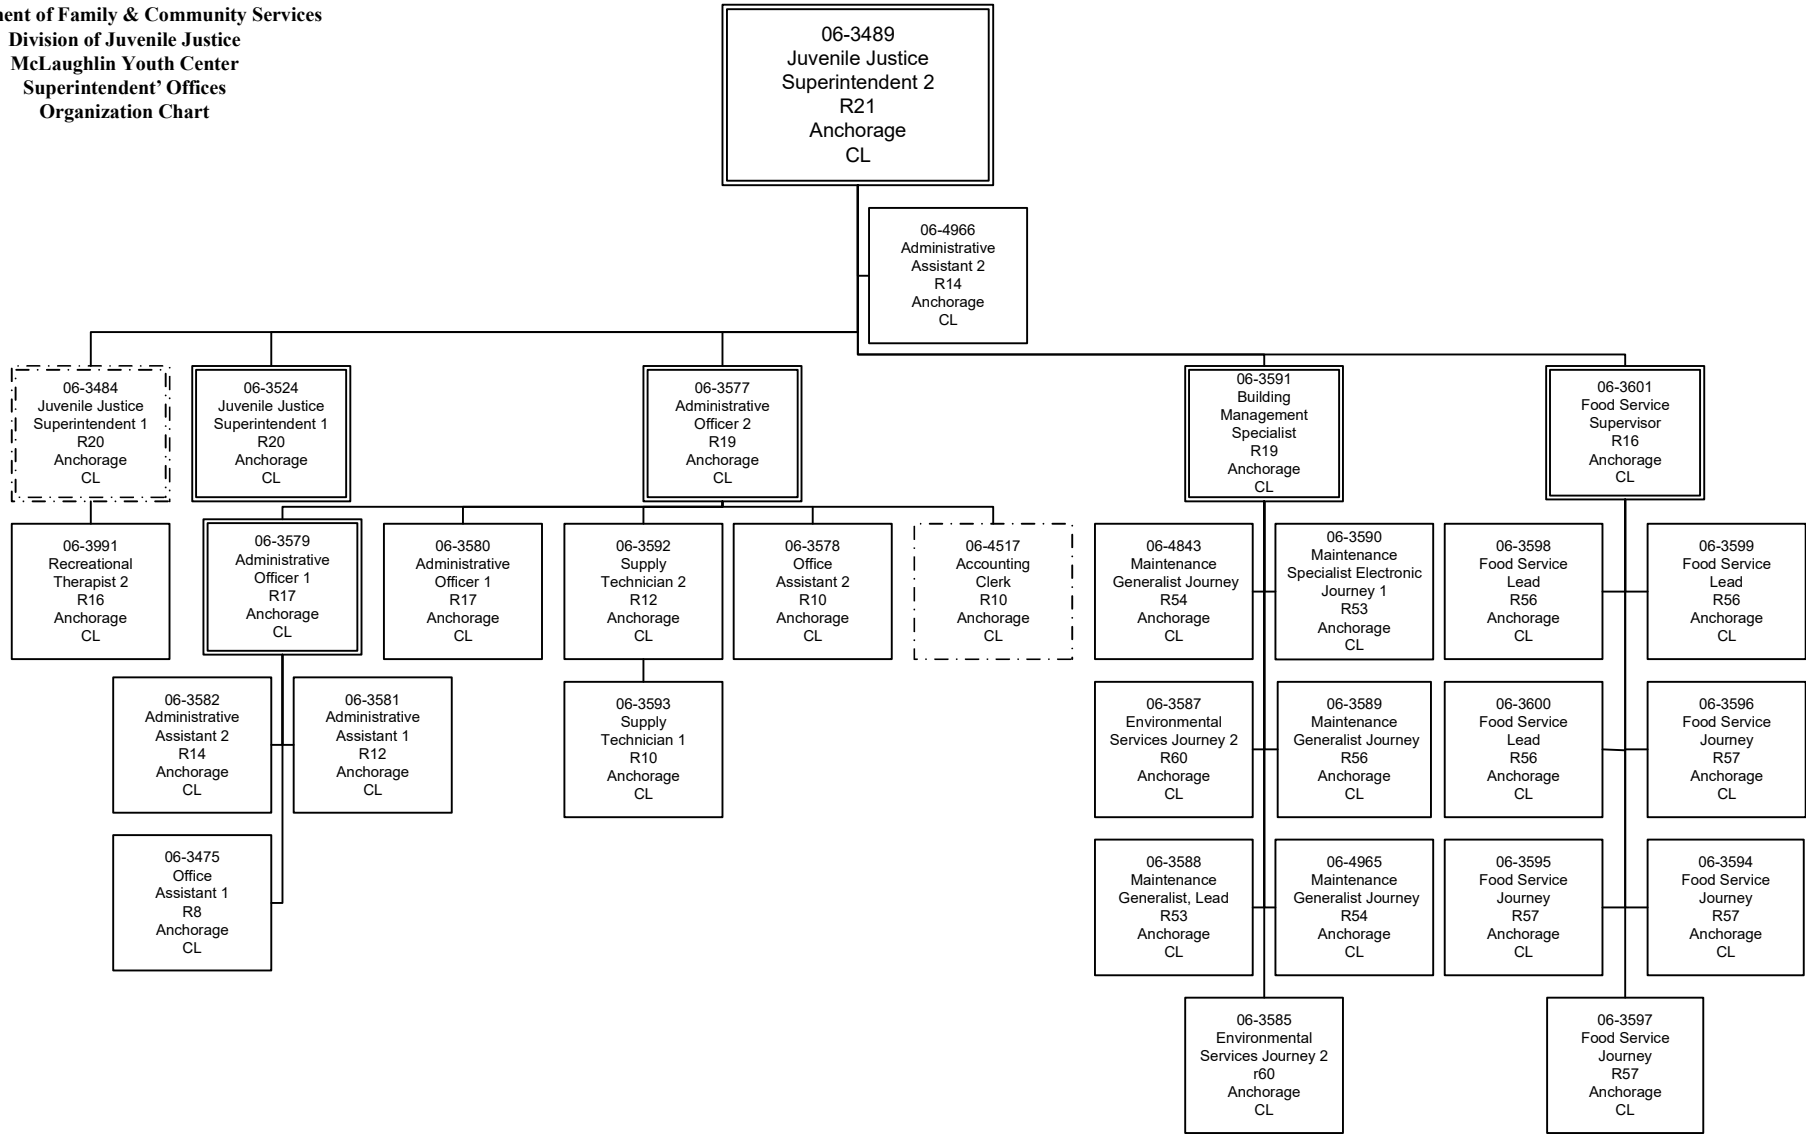

Department of Family & Community Services
 Division of Juvenile Justice
 McLaughlin Youth Center
 Superintendent' Offices
 Organization Chart

Department of Family & Community Services
 Division of Juvenile Justice
 McLaughlin Youth Center
 Treatment Units
 Organization Chart

Department of Family & Community Services
 Division of Juvenile Justice
 McLaughlin Youth Center
 Detention Unit
 Organization Chart

Department of Family & Community Services
Division of Juvenile Justice
McLaughlin Youth Center
Administrative Support
Organization Chart