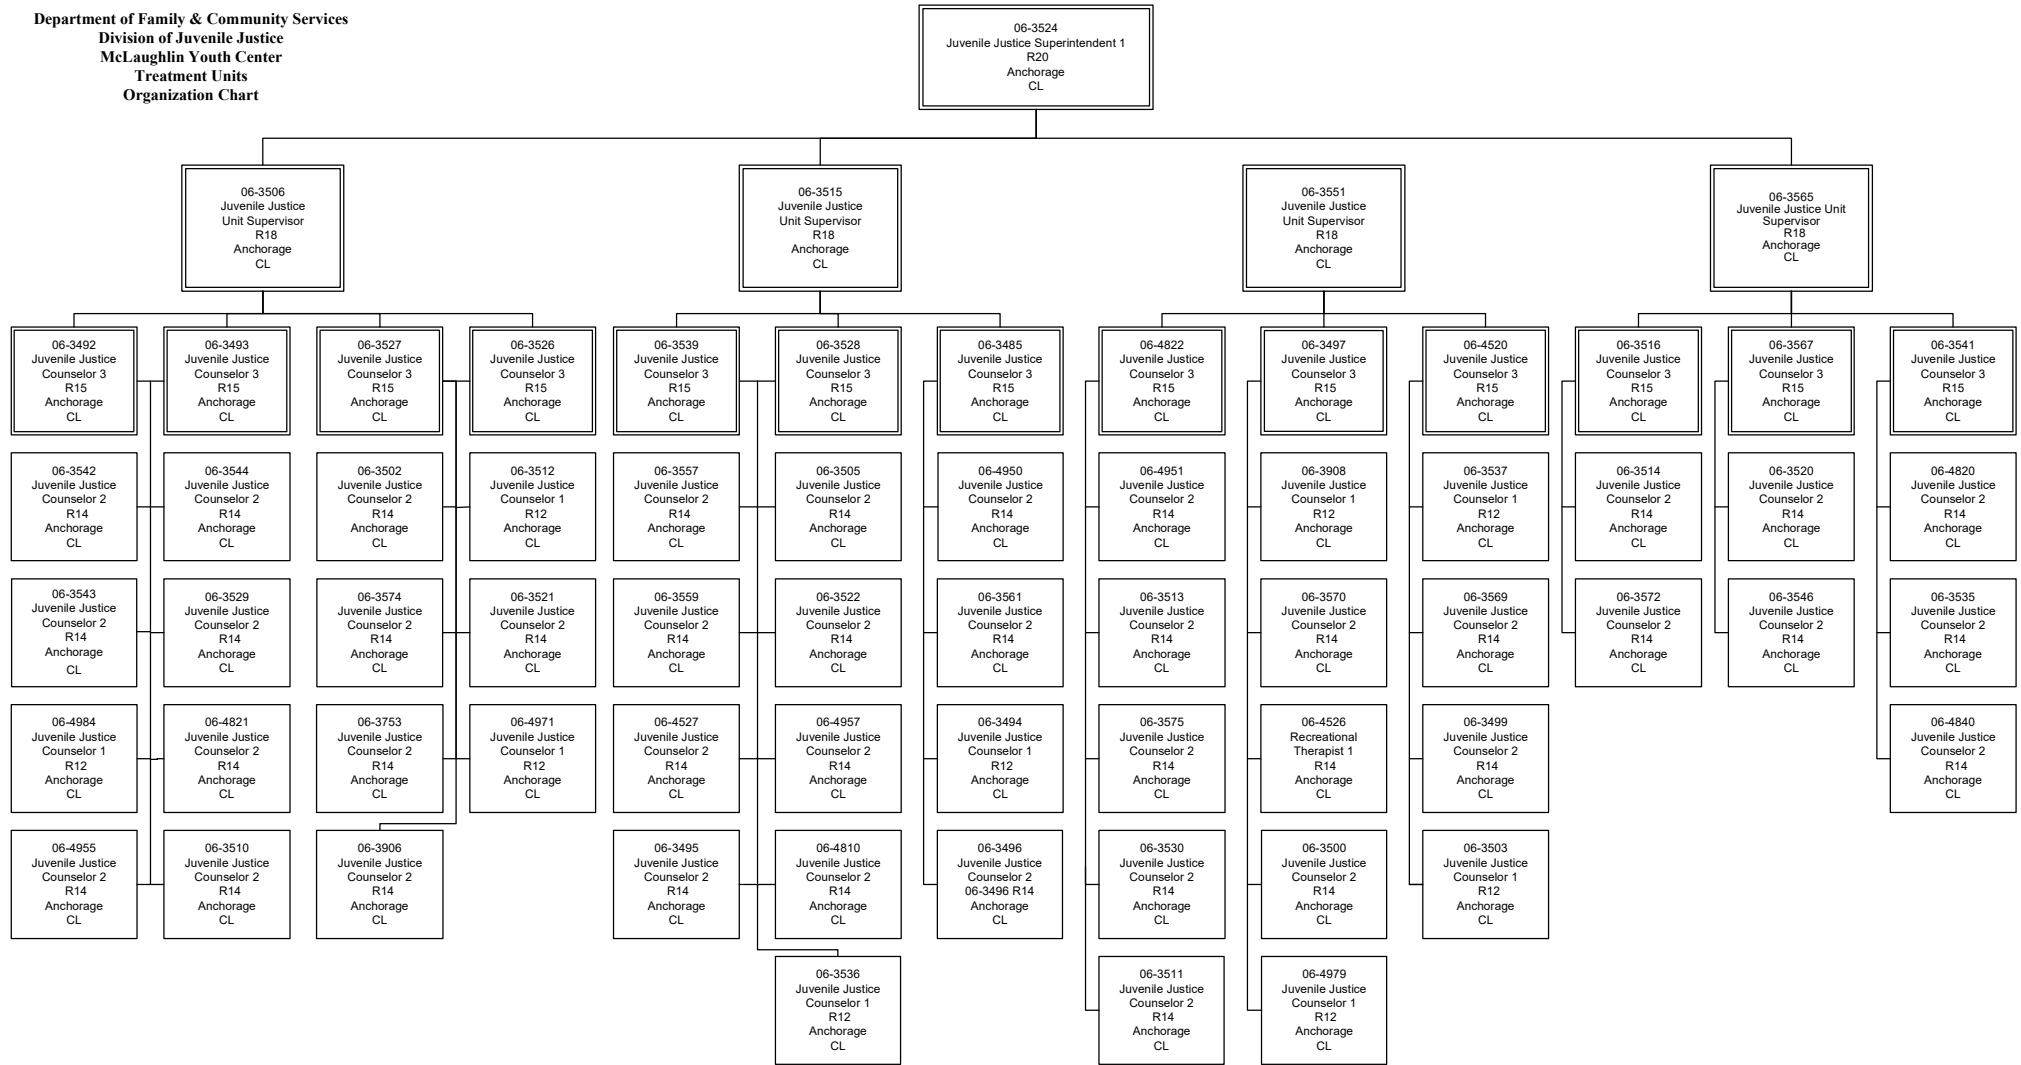

Department of Family & Community Services
 Division of Juvenile Justice
 McLaughlin Youth Center
 Superintendent' Offices
 Organization Chart

Department of Family & Community Services
 Division of Juvenile Justice
 McLaughlin Youth Center
 Treatment Units
 Organization Chart

Department of Family & Community Services
 Division of Juvenile Justice
 McLaughlin Youth Center
 Detention Unit
 Organization Chart

Department of Family & Community Services
Division of Juvenile Justice
McLaughlin Youth Center
Administrative Support
Organization Chart