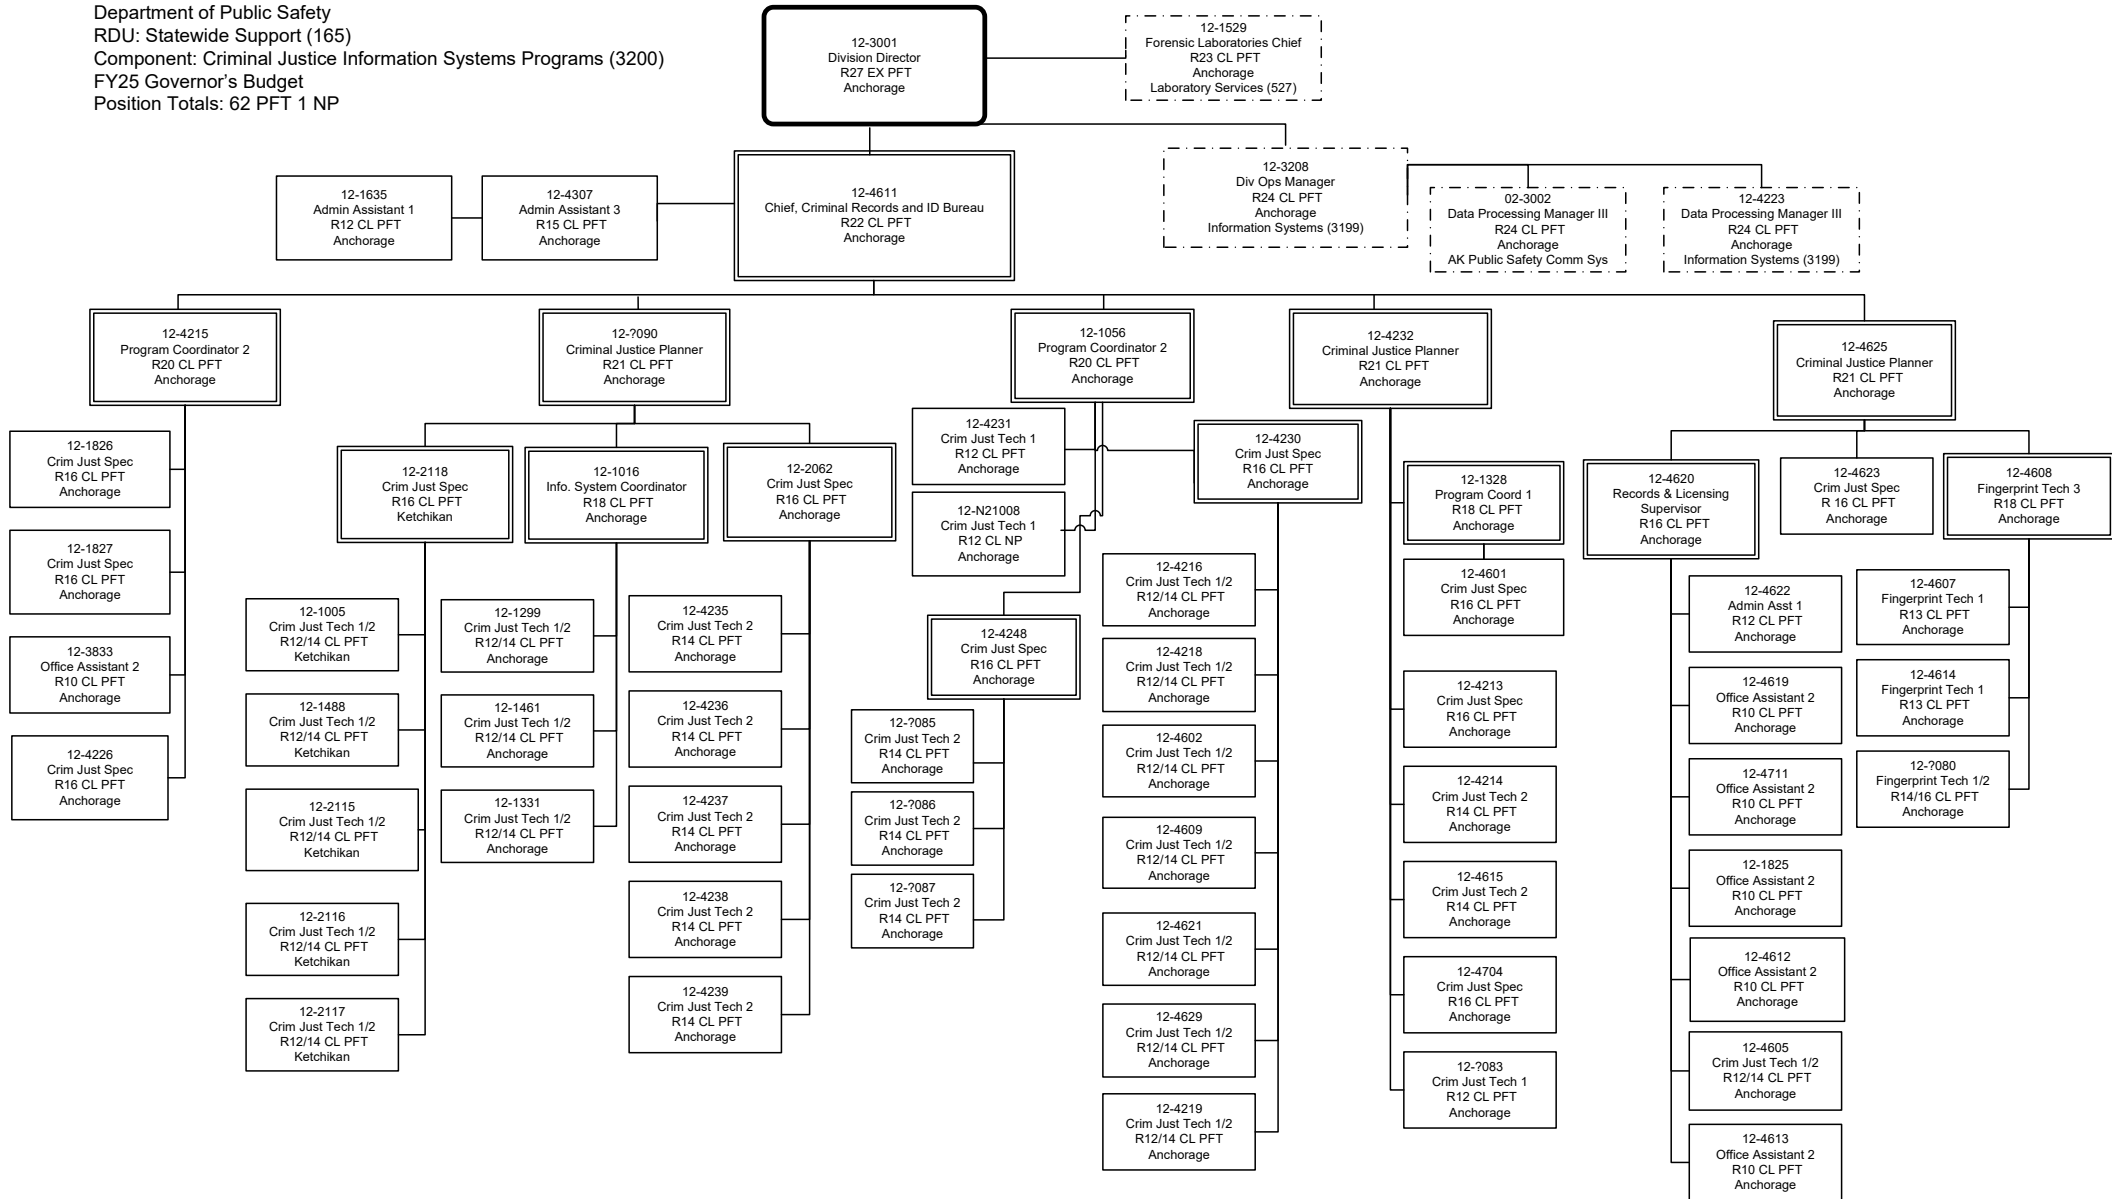

Department of Public Safety
RDU: Statewide Support (165)
Component: Criminal Justice Information Systems Programs (3200)
FY25 Governor's Budget
Position Totals: 62 PFT 1 NP