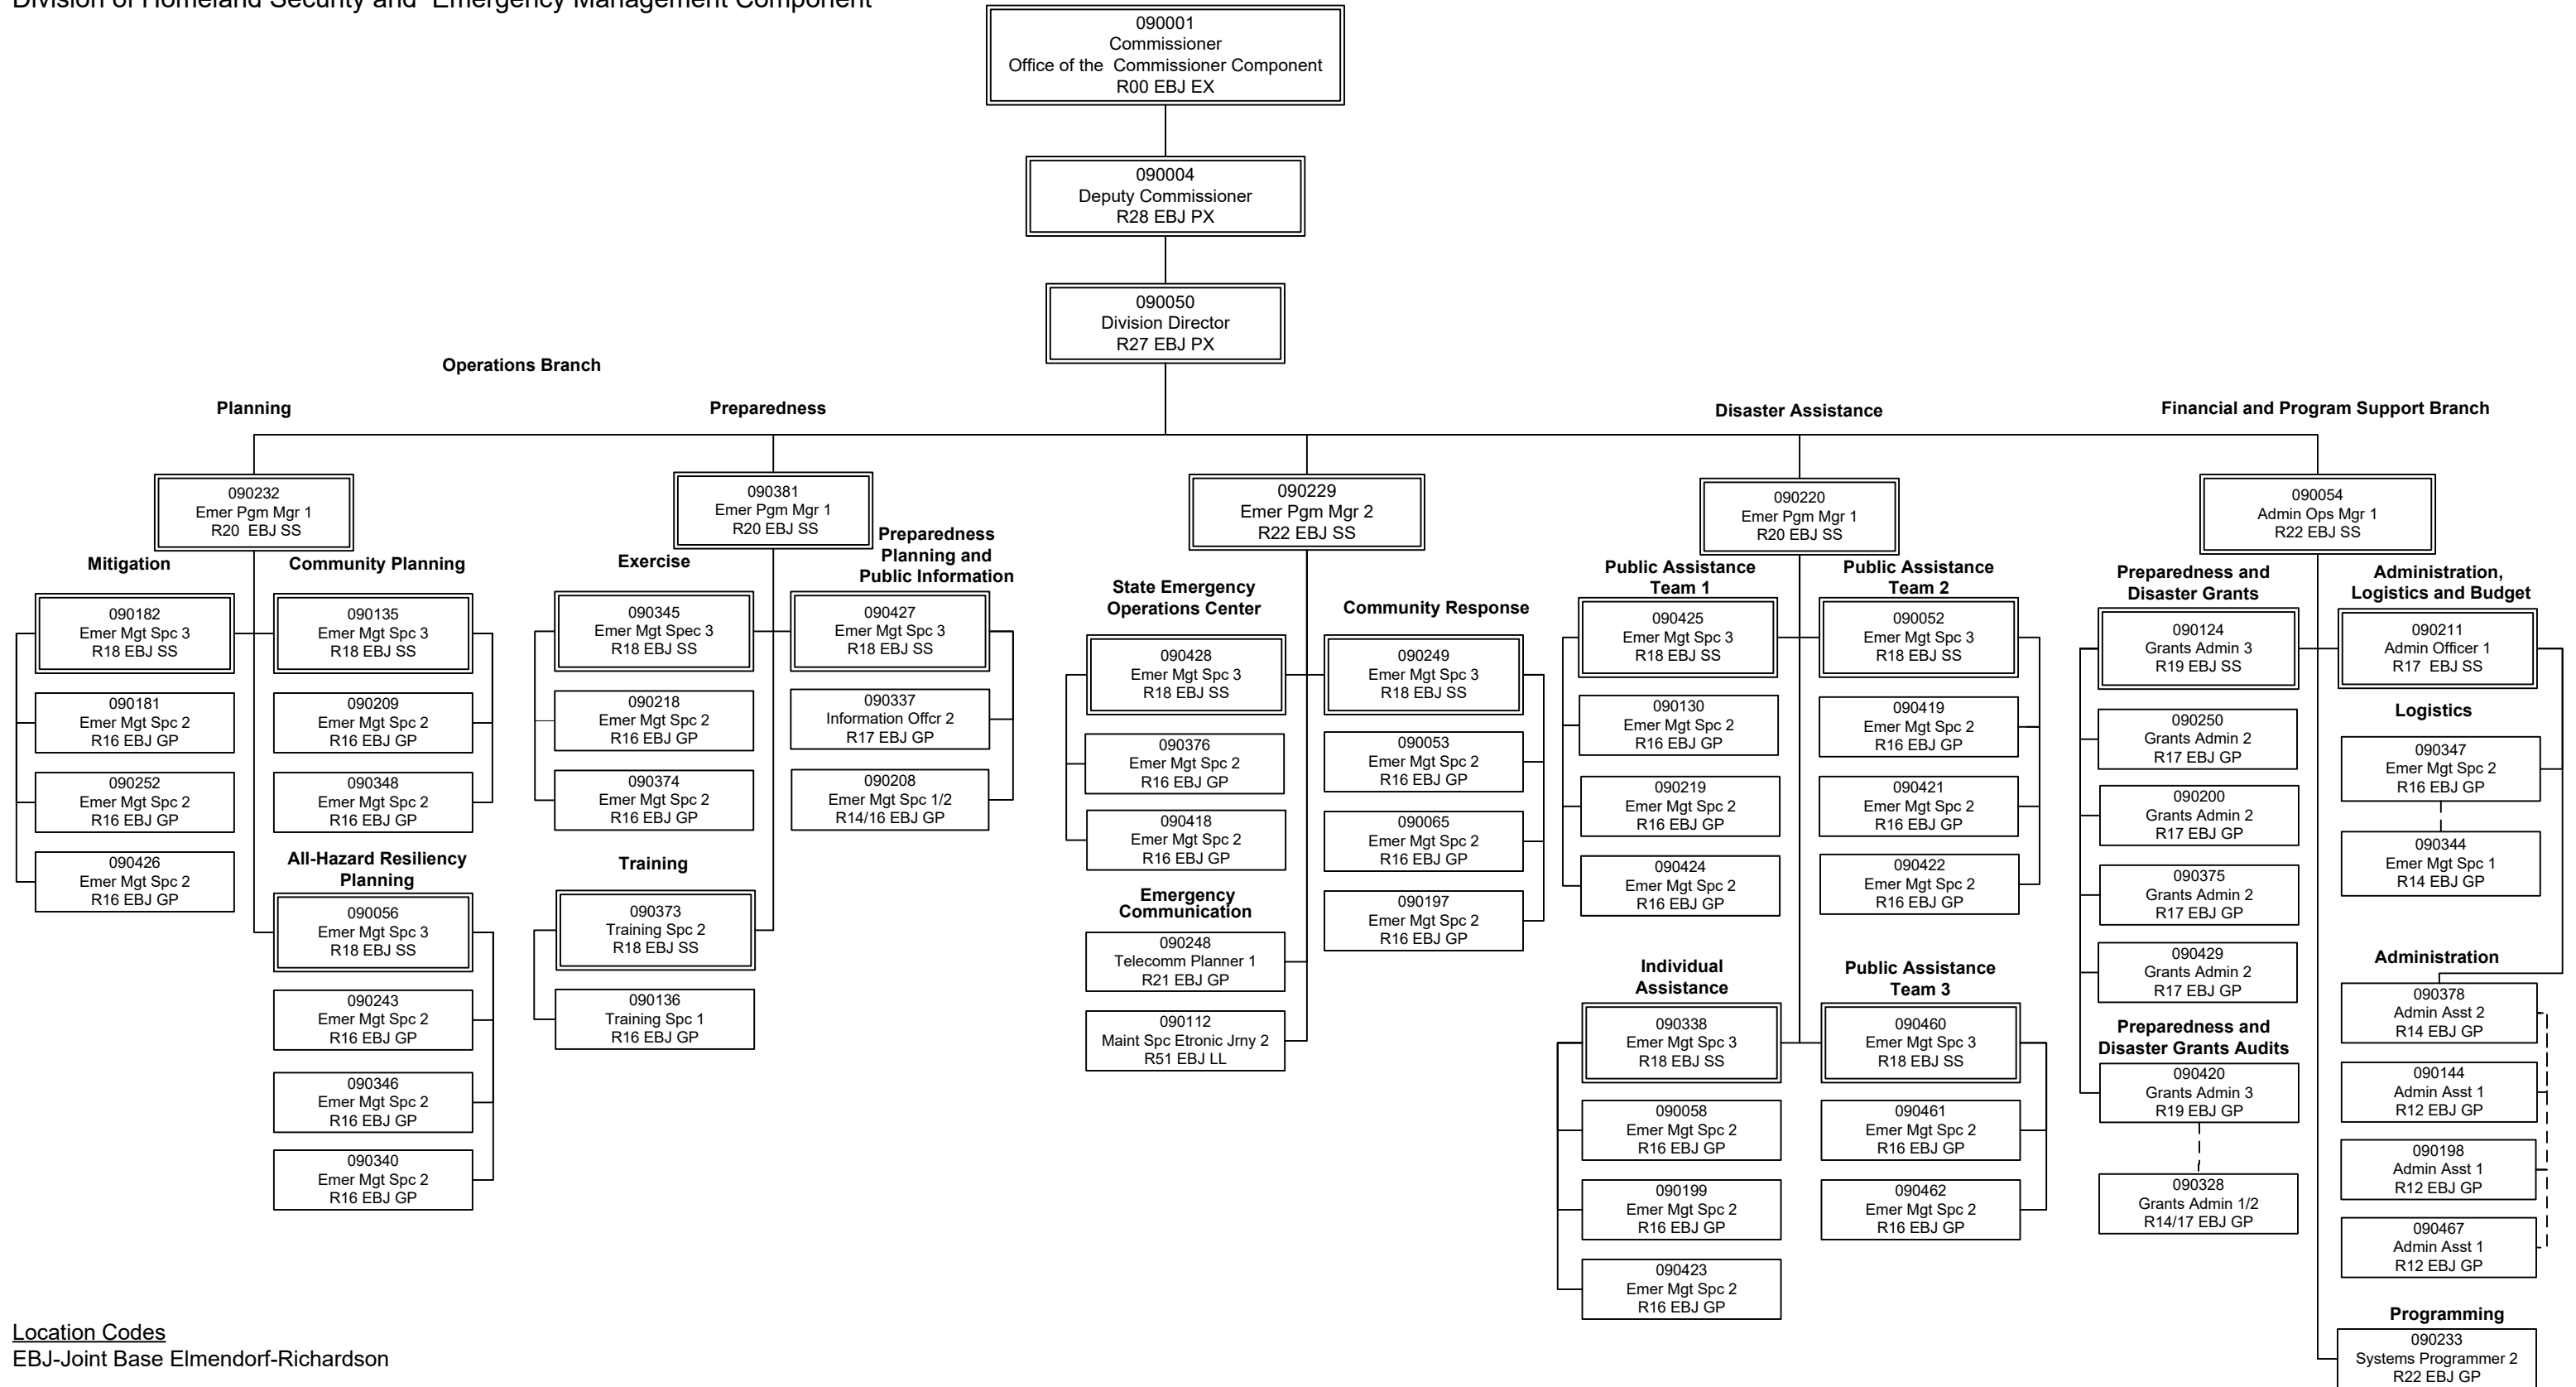

Department of Military and Veterans Affairs
 Division of Homeland Security and Emergency Management Component

Location Codes
 EBJ-Joint Base Elmendorf-Richardson

Bargaining Unit Codes
 GG-General Gov't Employees
 GP-General Gov't Employees
 LL-Labor, Trades & Crafts
 SS-Supervisory Employees
 XE-Exempt Executive