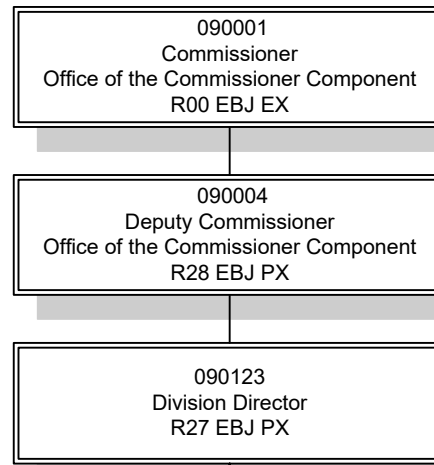

Department of Military & Veterans' Affairs
Army Guard Facilities Maintenance Component

Location Codes

DKA-Bethel
 EBJ-Joint Base Elmendorf-Richardson
 HTA-Nome

Bargaining Unit Codes

GP-General Gov't Employees
 LL-Labor, Trades & Crafts
 SS-Supervisory Employees
 XE-Exempt Executive