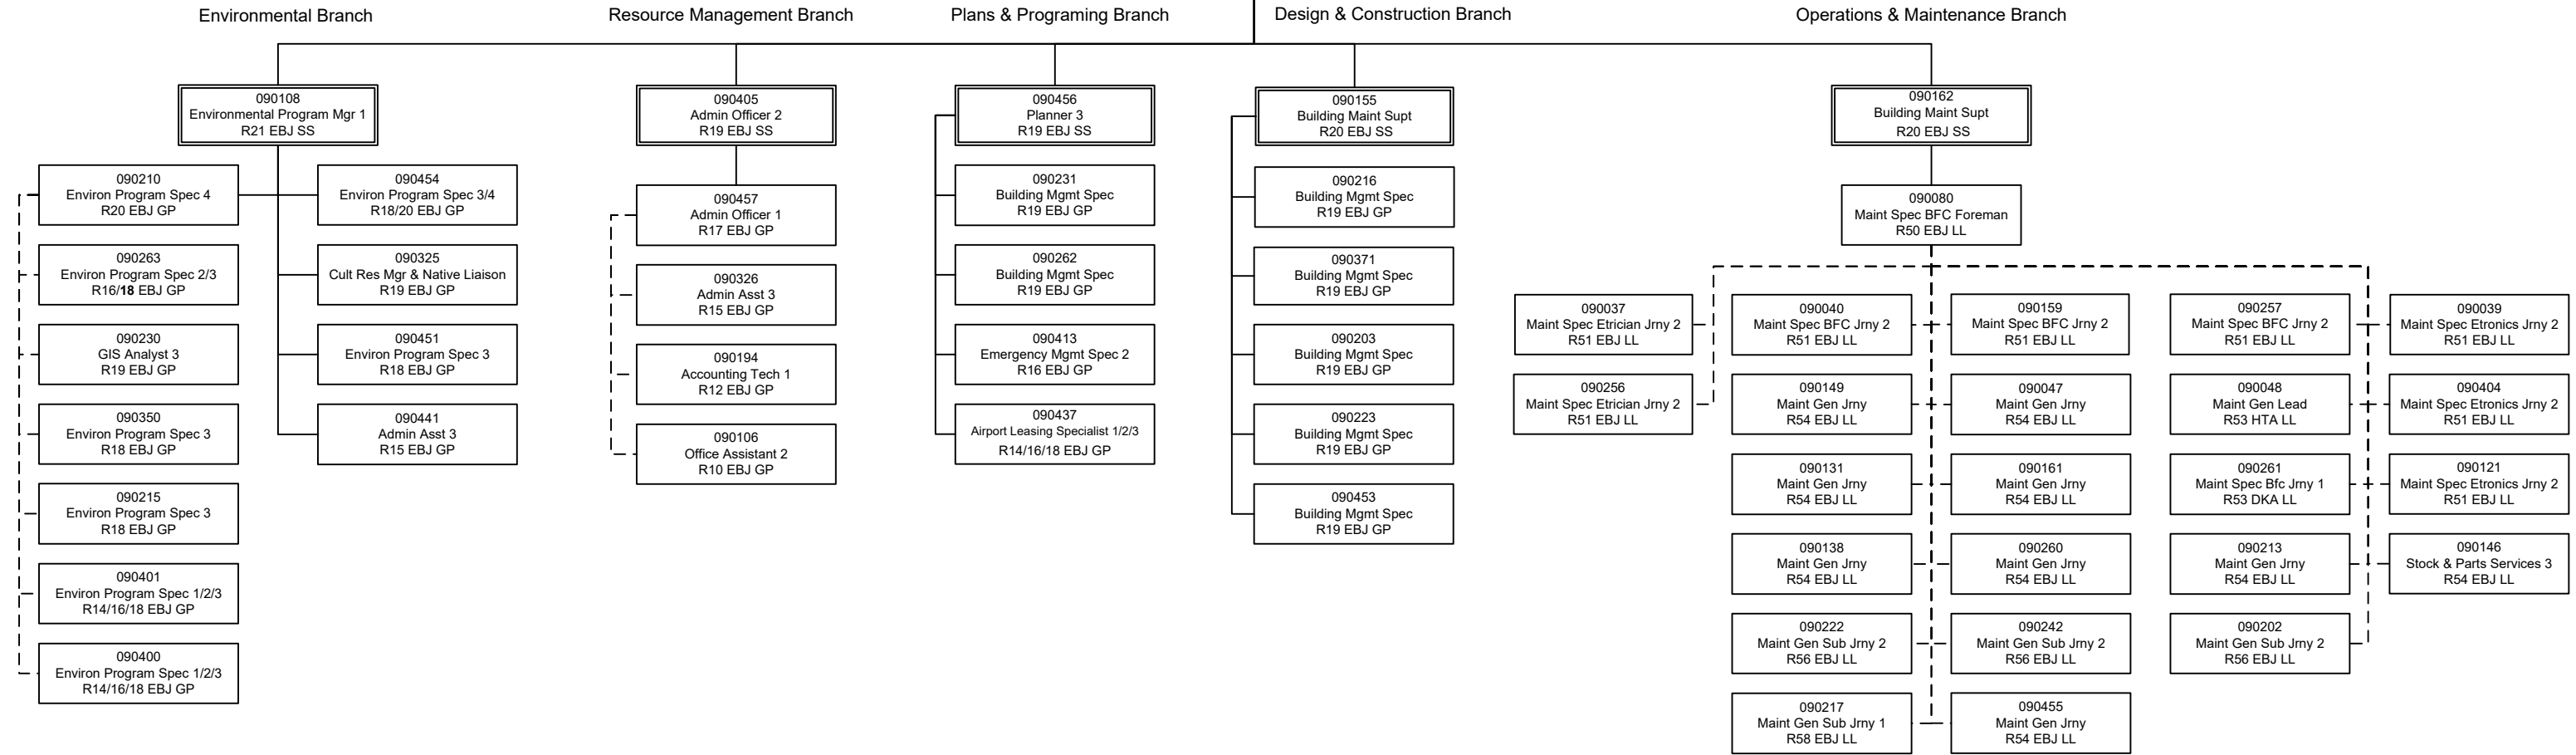

Department of Military & Veterans' Affairs
Army Guard Facilities Maintenance Component

Location Codes

DKA-Bethel
 EBJ-Joint Base Elmendorf-Richardson
 HTA-Nome

Bargaining Unit Codes

GP-General Gov't Employees
 LL-Labor, Trades & Crafts
 SS-Supervisory Employees
 XE-Exempt Executive