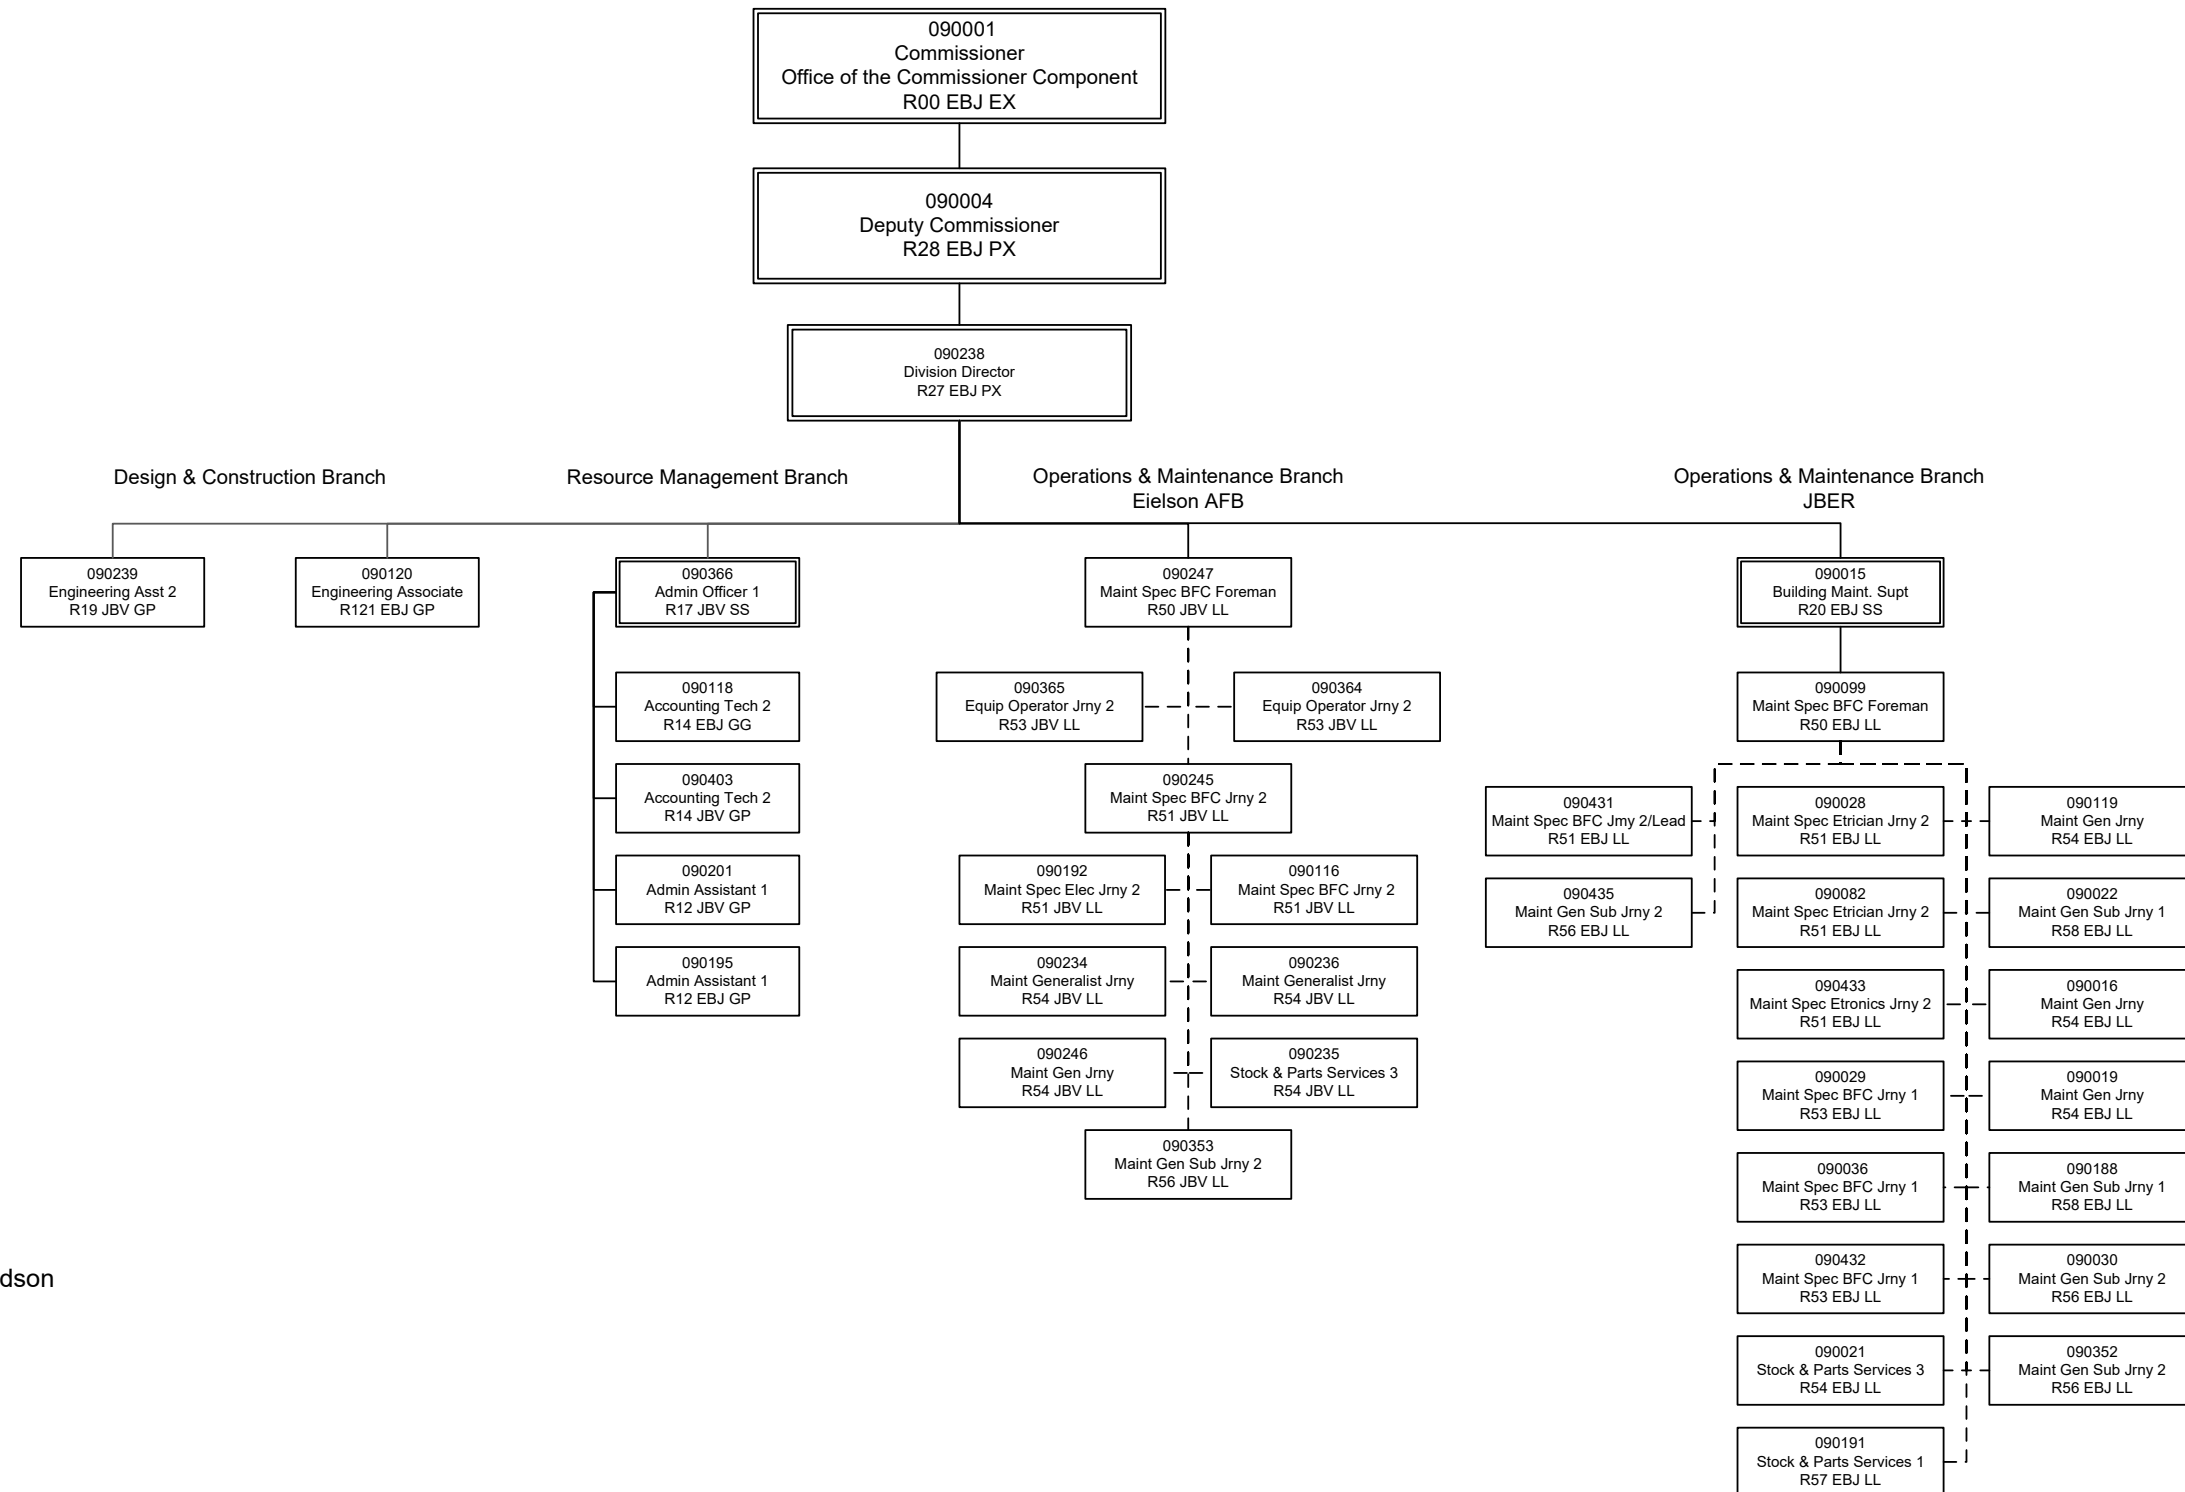

**Department of Military & Veterans' Affairs**  
Air Guard Facilities Maintenance Component

Location Codes

EBJ-Joint Base Elmendorf-Richardson  
JBV-Eielson AFB

Bargaining Unit Codes

GG-General Gov't Employees  
GP-General Gov't Employees  
LL-Labor, Trades & Crafts  
SS-Supervisory Employees  
XE-Exempt Executive