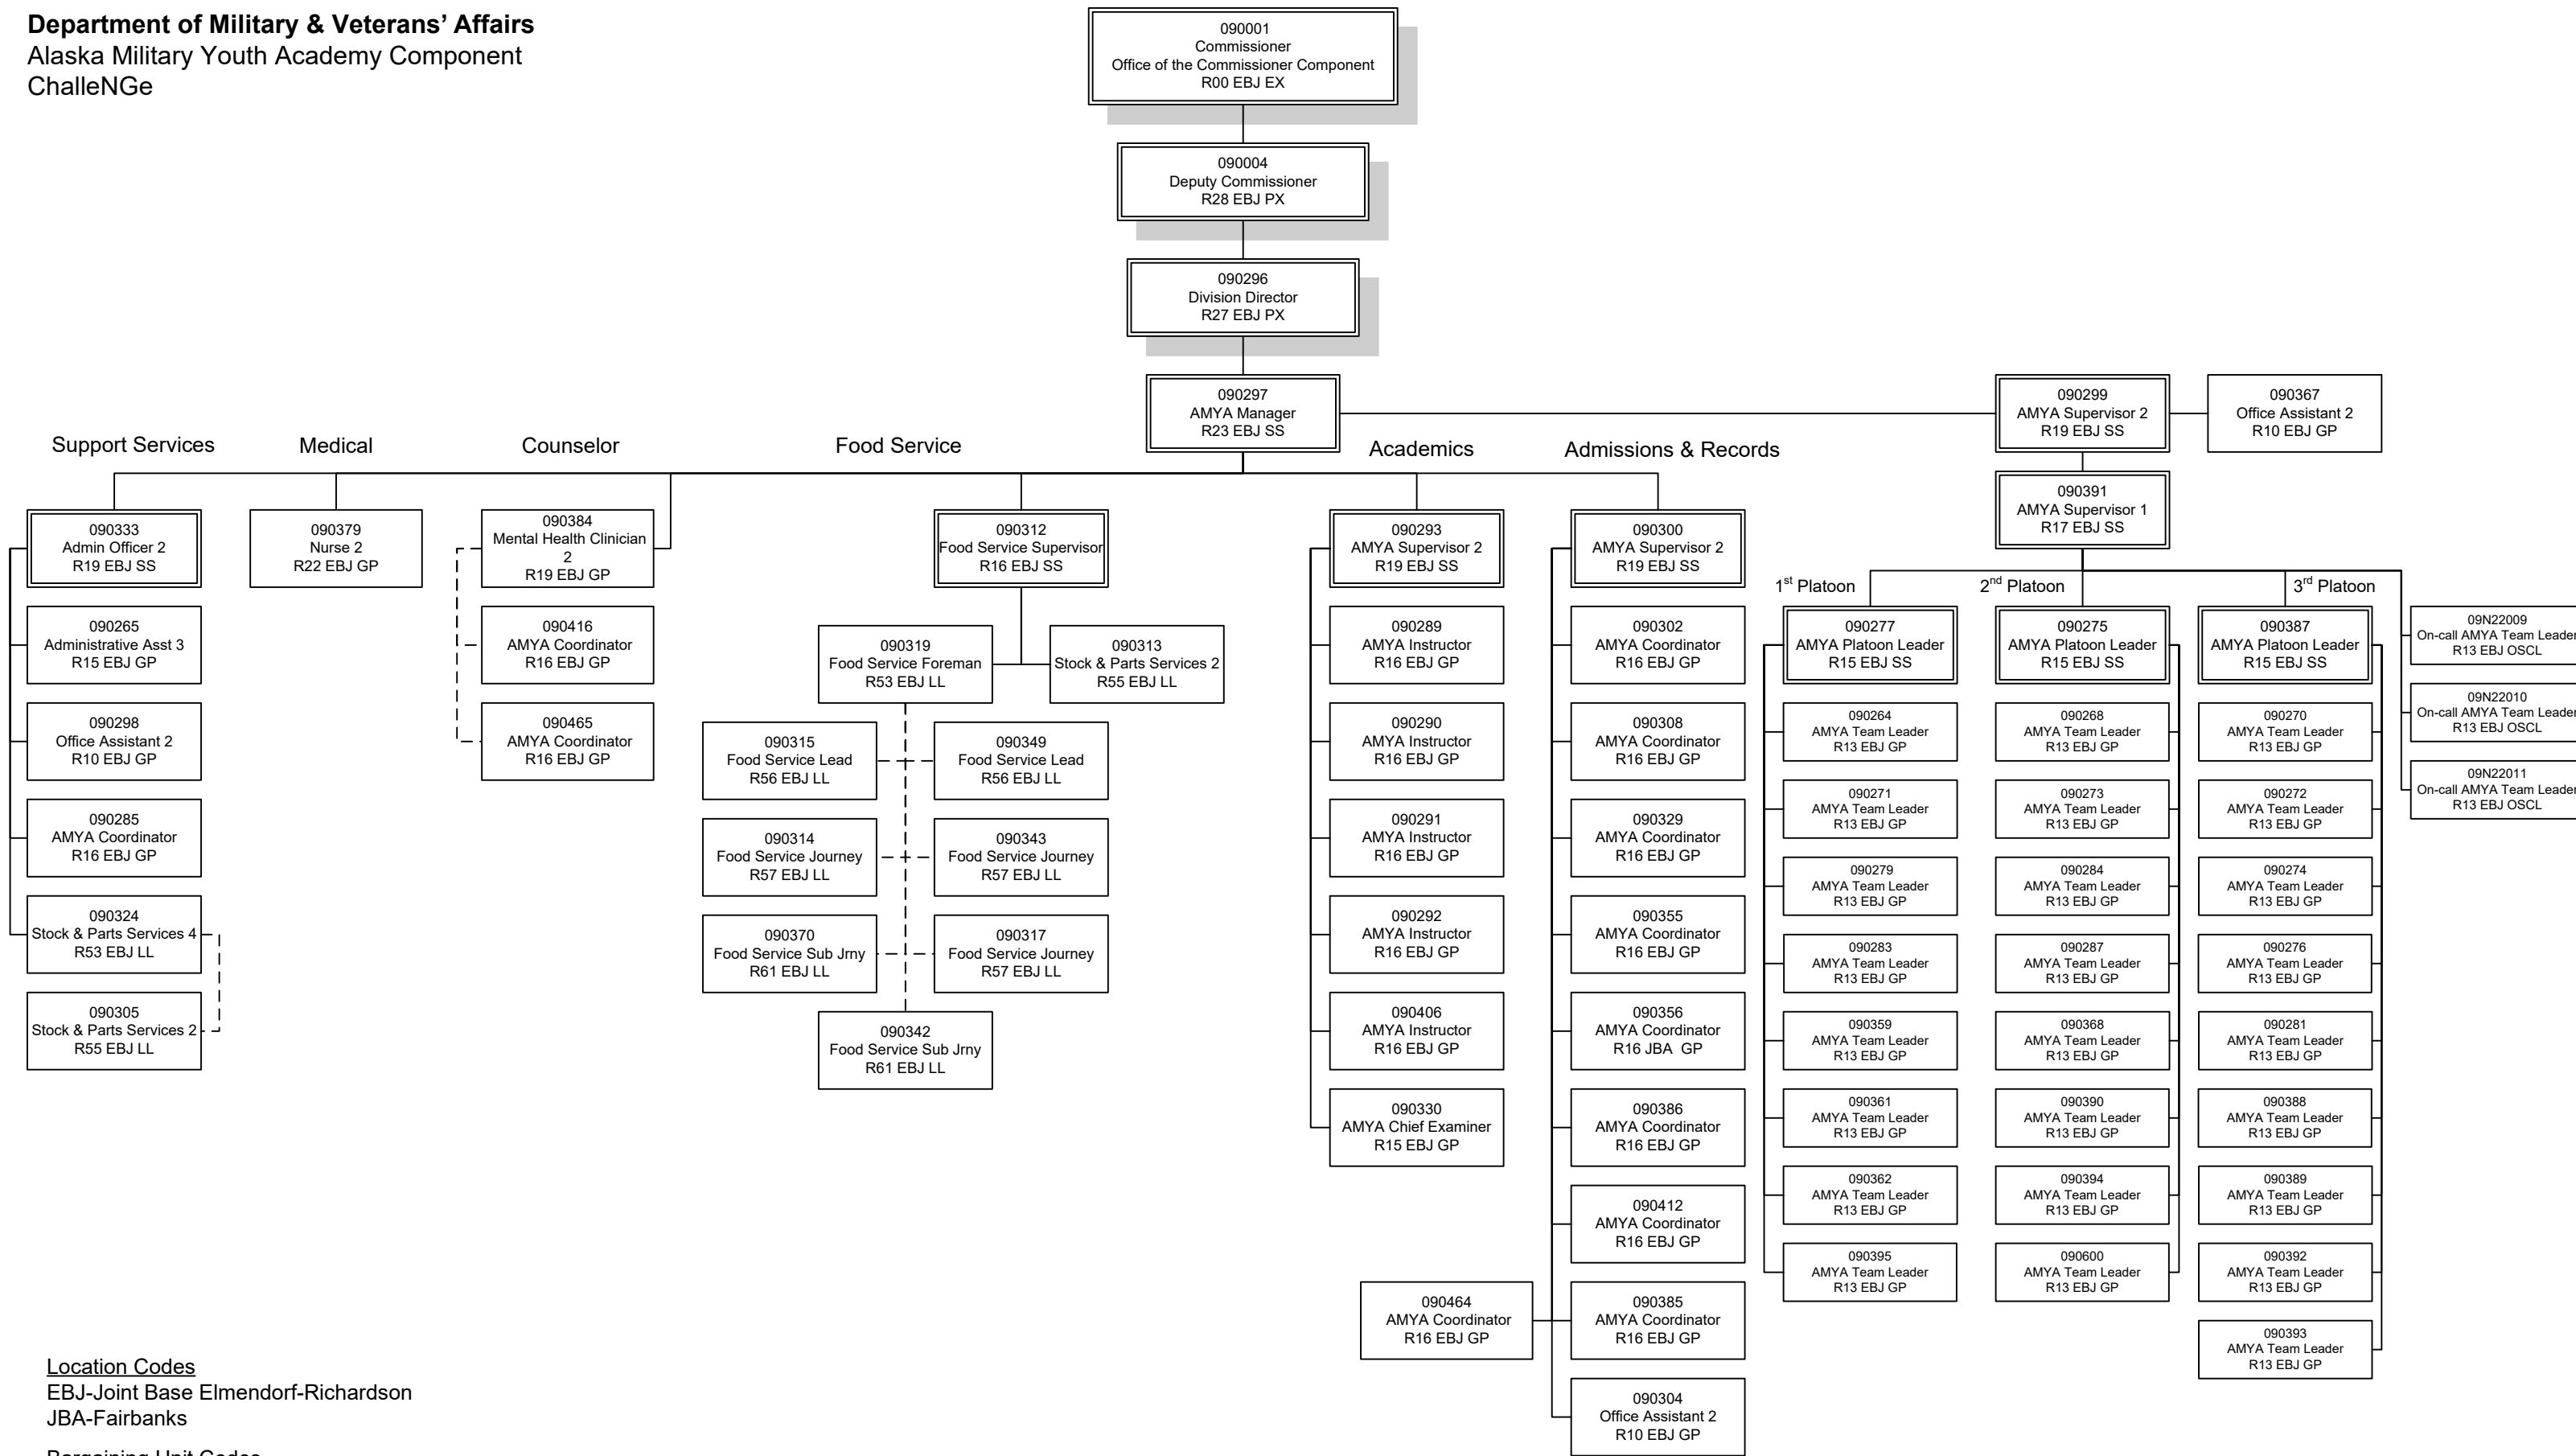

Department of Military & Veterans' Affairs
Alaska Military Youth Academy Component
ChalleNGe

Location Codes
 EBJ-Joint Base Elmendorf-Richardson
 JBA-Fairbanks

Bargaining Unit Codes
 GG-General Gov't Employees
 GP-General Gov't Employees
 LL-Labor, Trades & Crafts
 SS-Supervisory Employees
 XE-Exempt Executive