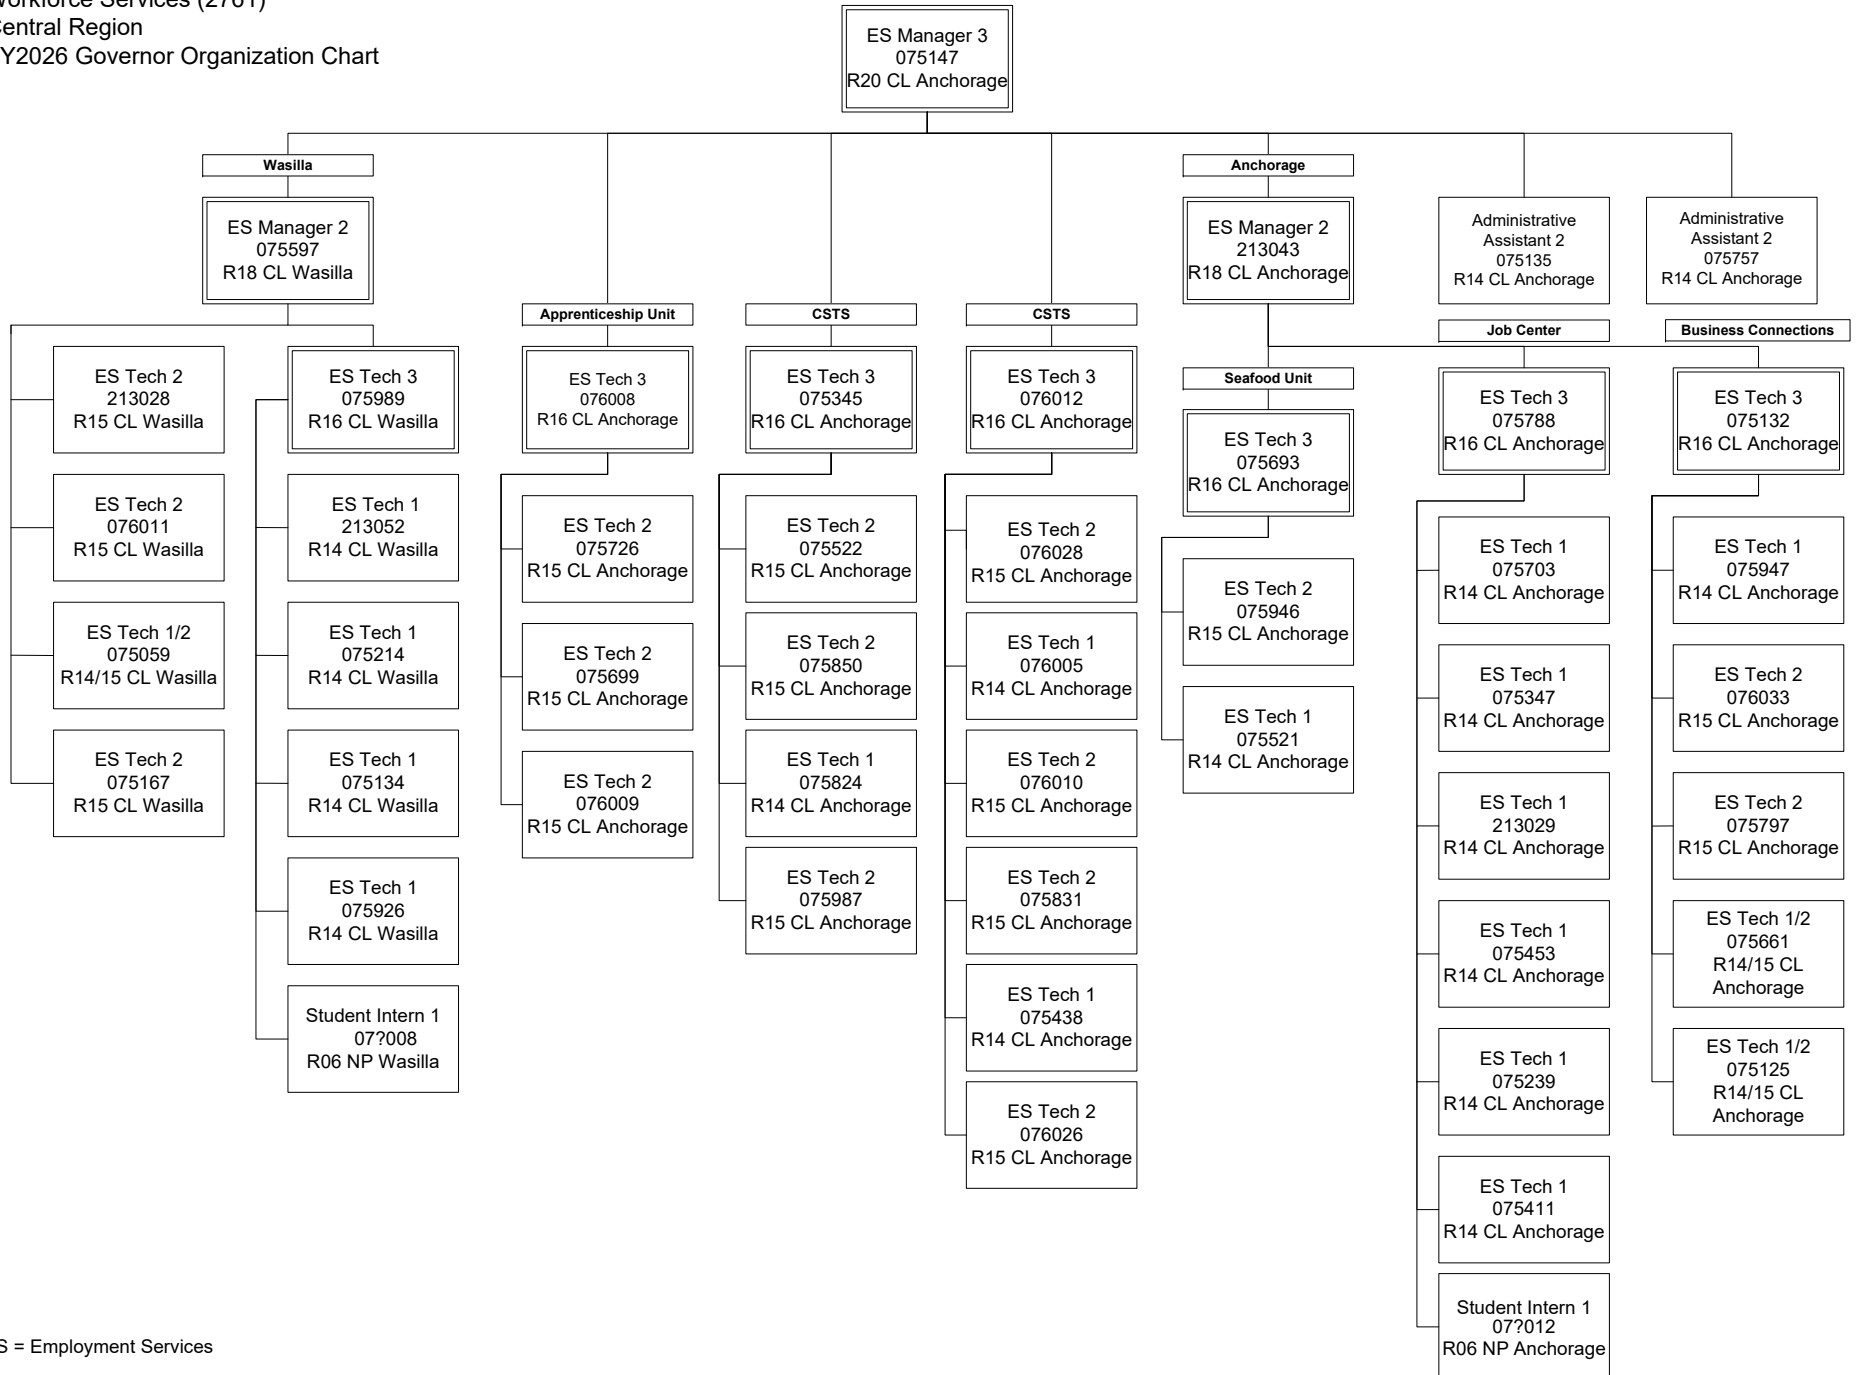

Department of Labor and Workforce Development
 Division of Employment and Training Services
 Workforce Services (2761)
 Administration
 FY2026 Governor Organization Chart

Department of Labor and Workforce Development
 Division of Employment and Training Services
 Workforce Services (2761)
 Adult Education and Technical Support
 FY2026 Governor Organization Chart

Department of Labor and Workforce Development
 Division of Employment and Training Services
 Workforce Services (2761)
 Central Region
 FY2026 Governor Organization Chart

ES = Employment Services

Department of Labor and Workforce Development
 Division of Employment and Training Services
 Workforce Services (2761)
 Interior, Northern, and Southwest Regions
 FY2026 Governor Organization Chart

ES = Employment Services

Department of Labor and Workforce Development
 Division of Employment and Training Services
 Workforce Services (2761)
 Gulf Coast Region
 FY2026 Governor Organization Chart

Department of Labor and Workforce Development
 Division of Employment and Training Services / Workforce Southeast Region
 FY2025 Governor Organization Chart