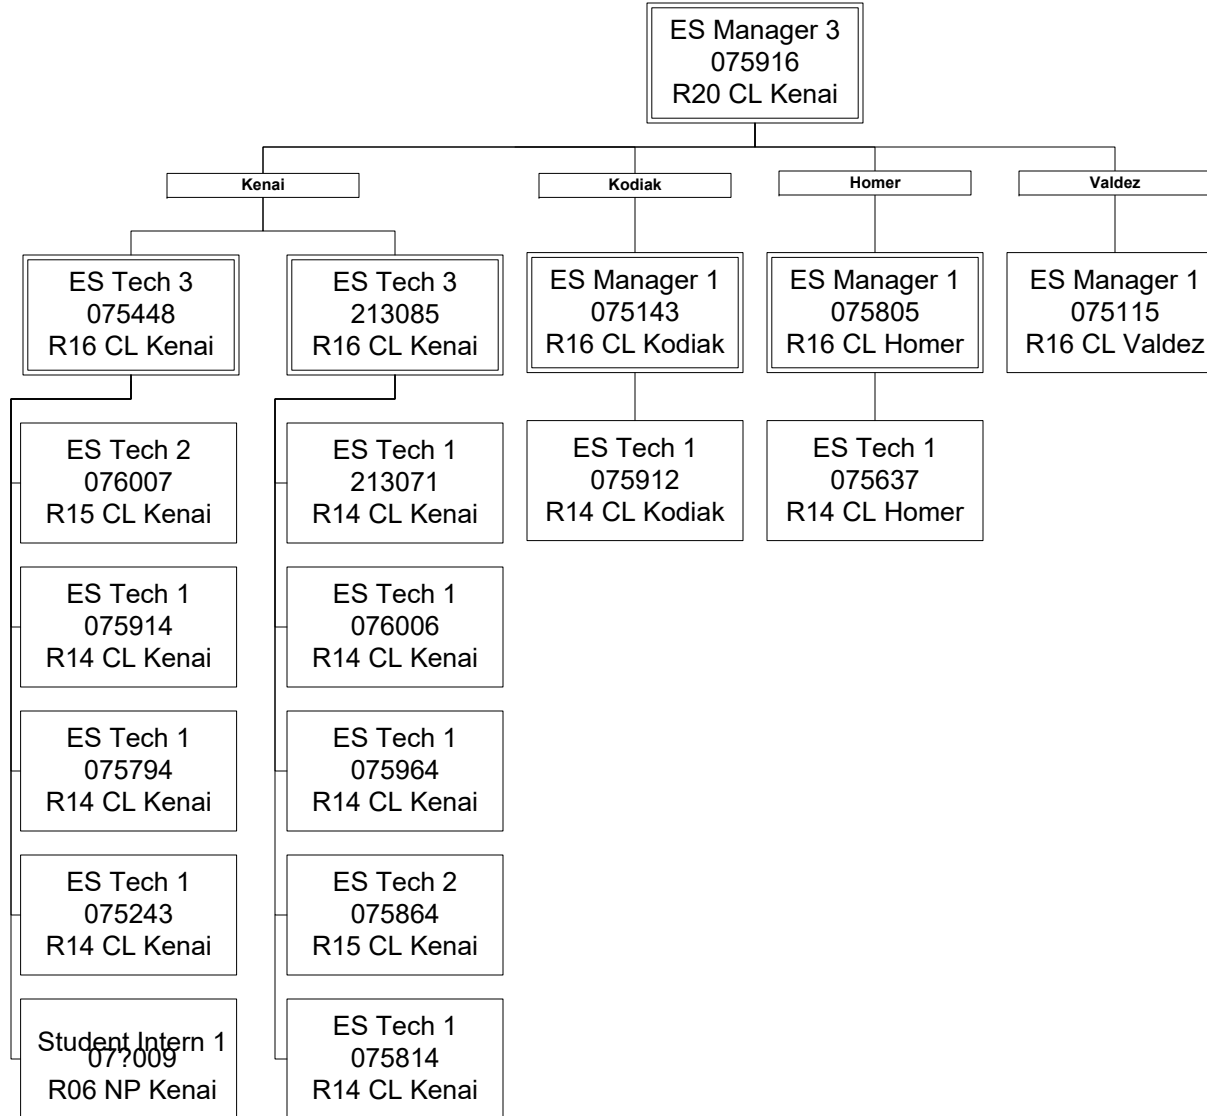

Department of Labor and Workforce Development
 Division of Employment and Training Services
 Workforce Services (2761)
 Administration
 FY2026 Governor Organization Chart

Department of Labor and Workforce Development
 Division of Employment and Training Services
 Workforce Services (2761)
 Adult Education and Technical Support
 FY2026 Governor Organization Chart

Department of Labor and Workforce Development
 Division of Employment and Training Services
 Workforce Services (2761)
 Central Region
 FY2026 Governor Organization Chart

ES = Employment Services

Department of Labor and Workforce Development
 Division of Employment and Training Services
 Workforce Services (2761)
 Interior, Northern, and Southwest Regions
 FY2026 Governor Organization Chart

ES = Employment Services

Department of Labor and Workforce Development
 Division of Employment and Training Services
 Workforce Services (2761)
 Gulf Coast Region
 FY2026 Governor Organization Chart

Department of Labor and Workforce Development
 Division of Employment and Training Services / Workforce Southeast Region
 FY2025 Governor Organization Chart