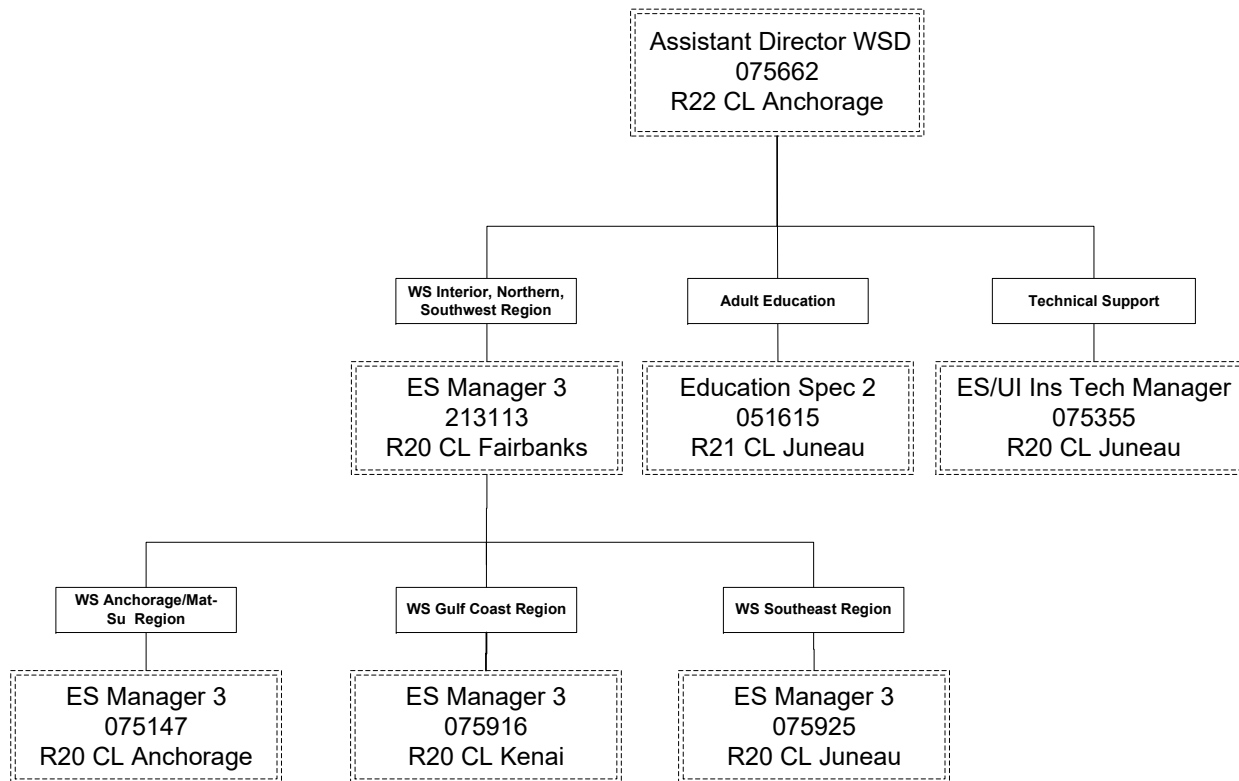

Department of Labor and Workforce Development
 Division of Employment and Training Services
 Workforce Services (2761)
 Administration
 FY2026 Governor Organization Chart

Department of Labor and Workforce Development
 Division of Employment and Training Services
 Workforce Services (2761)
 Adult Education and Technical Support
 FY2026 Governor Organization Chart

Department of Labor and Workforce Development
 Division of Employment and Training Services
 Workforce Services (2761)
 Central Region
 FY2026 Governor Organization Chart

ES = Employment Services

Department of Labor and Workforce Development
 Division of Employment and Training Services
 Workforce Services (2761)
 Interior, Northern, and Southwest Regions
 FY2026 Governor Organization Chart

ES = Employment Services

Department of Labor and Workforce Development
 Division of Employment and Training Services
 Workforce Services (2761)
 Gulf Coast Region
 FY2026 Governor Organization Chart

Department of Labor and Workforce Development
 Division of Employment and Training Services / Workforce Southeast Region
 FY2025 Governor Organization Chart