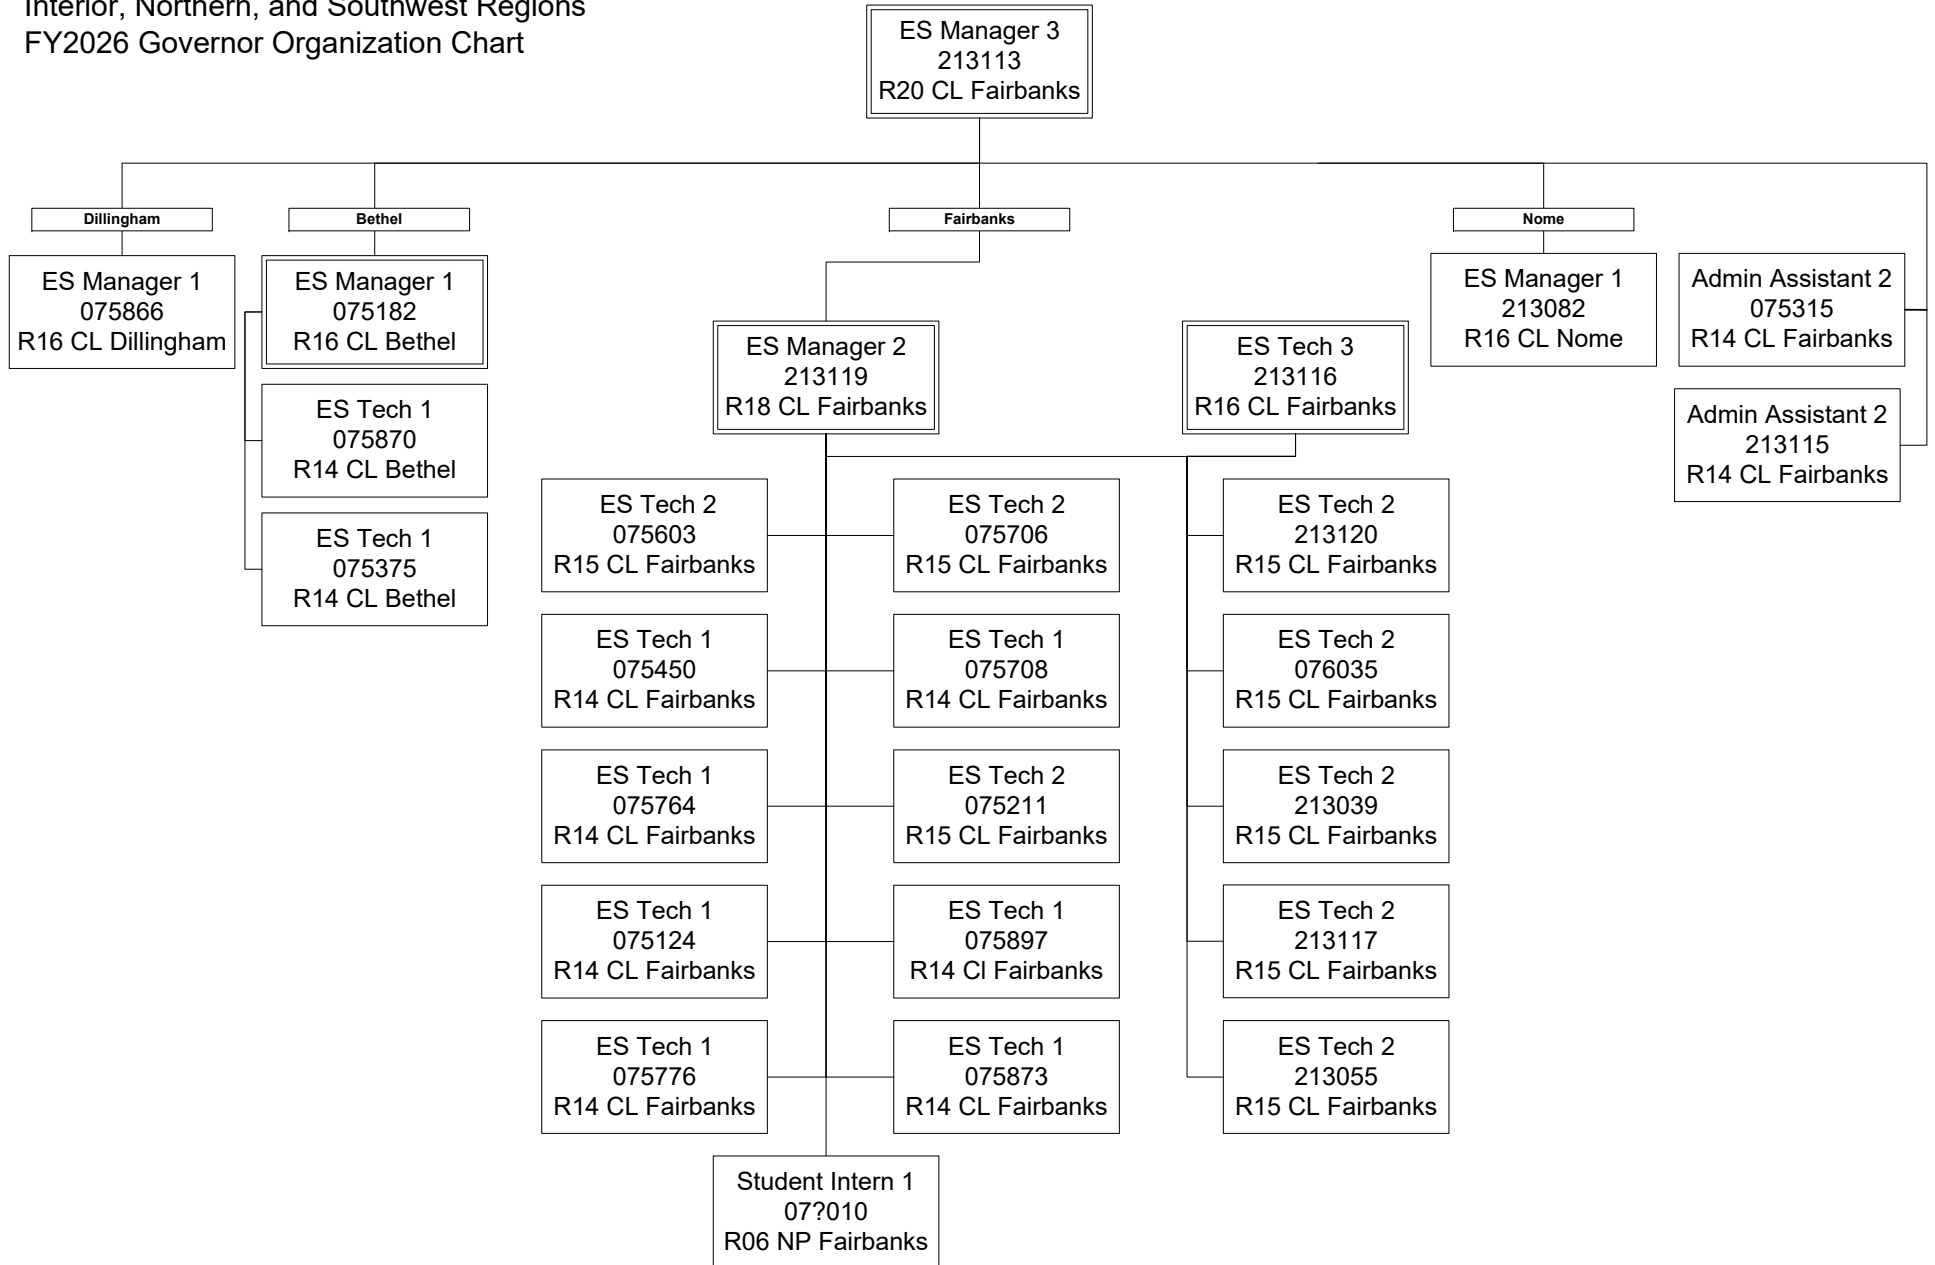

Department of Labor and Workforce Development
 Division of Employment and Training Services
 Workforce Services (2761)
 Administration
 FY2026 Governor Organization Chart

Department of Labor and Workforce Development
 Division of Employment and Training Services
 Workforce Services (2761)
 Adult Education and Technical Support
 FY2026 Governor Organization Chart

Department of Labor and Workforce Development
 Division of Employment and Training Services
 Workforce Services (2761)
 Central Region
 FY2026 Governor Organization Chart

ES = Employment Services

Department of Labor and Workforce Development
 Division of Employment and Training Services
 Workforce Services (2761)
 Interior, Northern, and Southwest Regions
 FY2026 Governor Organization Chart

ES = Employment Services

Department of Labor and Workforce Development
 Division of Employment and Training Services
 Workforce Services (2761)
 Gulf Coast Region
 FY2026 Governor Organization Chart

Department of Labor and Workforce Development
 Division of Employment and Training Services / Workforce Southeast Region
 FY2025 Governor Organization Chart