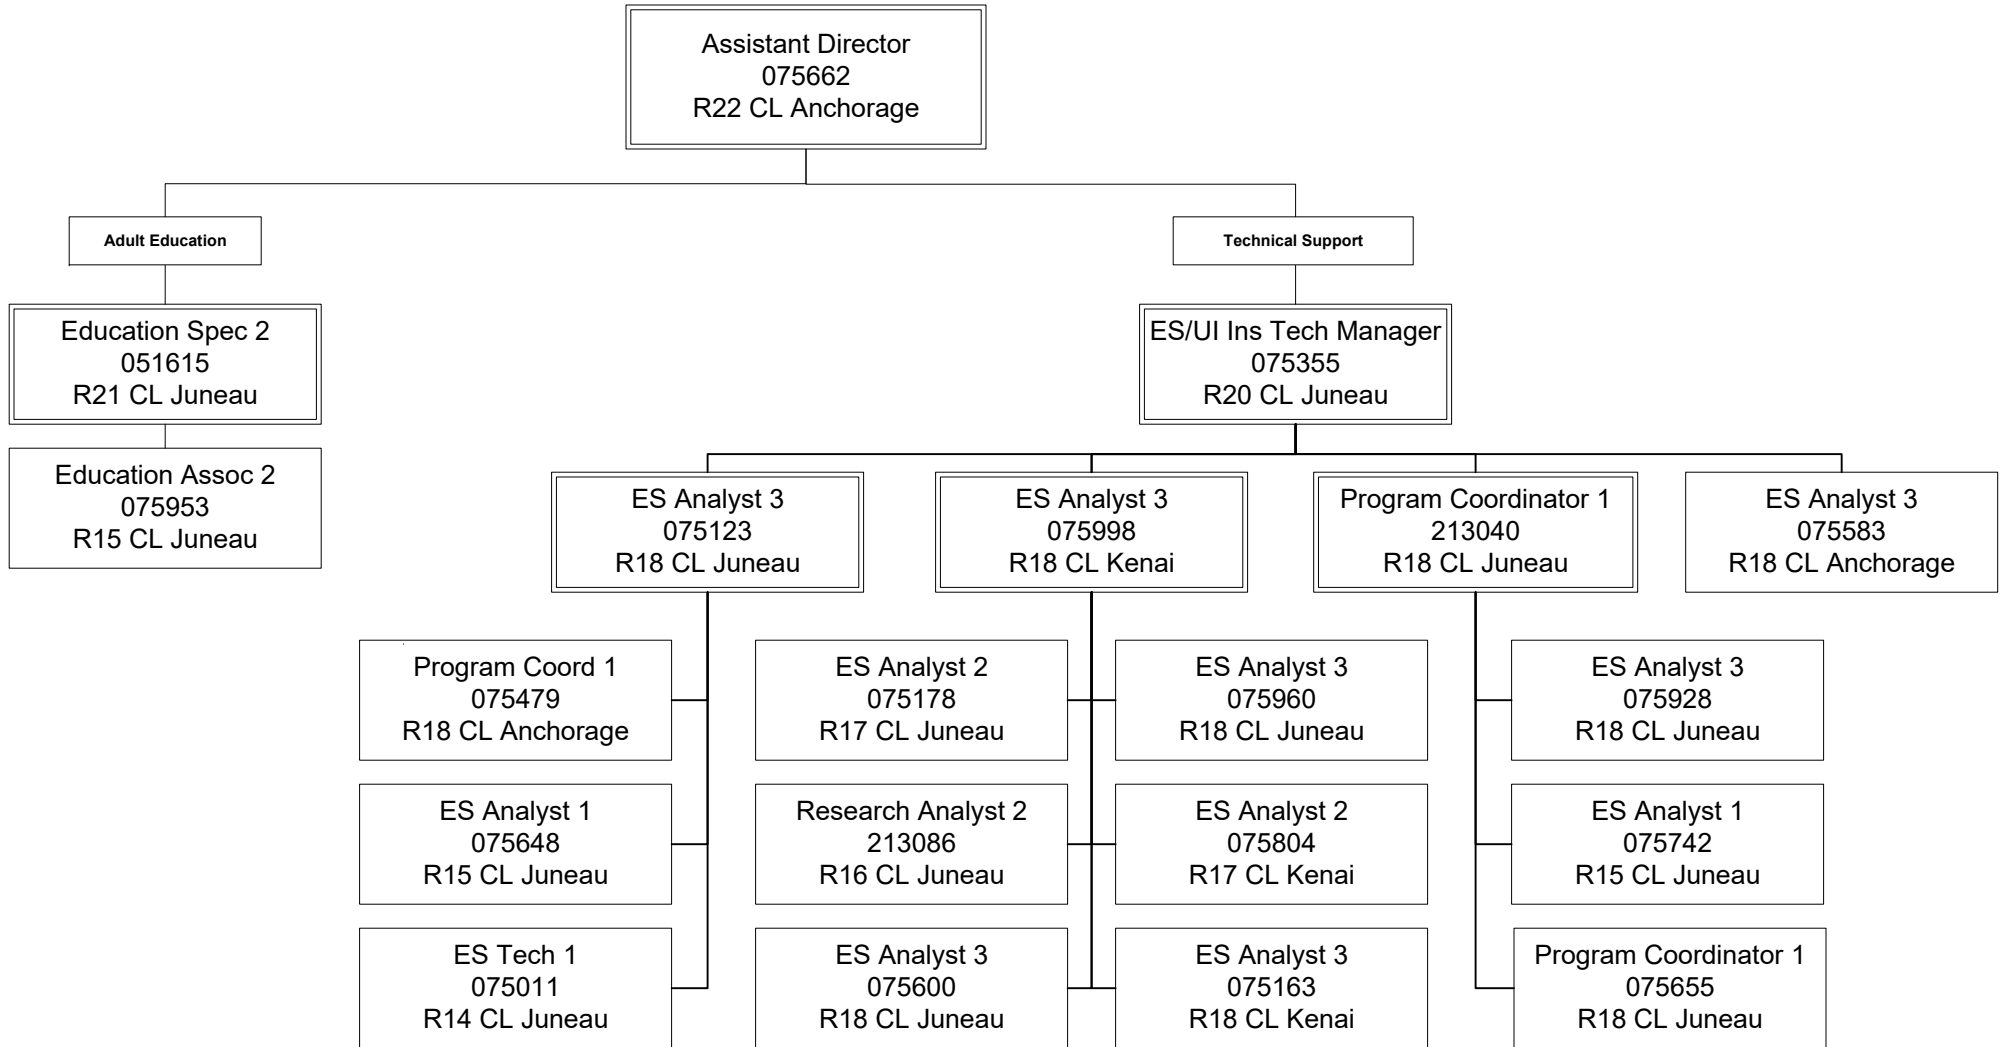

Department of Labor and Workforce Development
 Division of Employment and Training Services
 Workforce Services (2761)
 Administration
 FY2026 Governor Organization Chart

Department of Labor and Workforce Development
 Division of Employment and Training Services
 Workforce Services (2761)
 Adult Education and Technical Support
 FY2026 Governor Organization Chart

Department of Labor and Workforce Development
 Division of Employment and Training Services
 Workforce Services (2761)
 Central Region
 FY2026 Governor Organization Chart

ES = Employment Services

Department of Labor and Workforce Development
 Division of Employment and Training Services
 Workforce Services (2761)
 Interior, Northern, and Southwest Regions
 FY2026 Governor Organization Chart

ES = Employment Services

Department of Labor and Workforce Development
 Division of Employment and Training Services
 Workforce Services (2761)
 Gulf Coast Region
 FY2026 Governor Organization Chart

Department of Labor and Workforce Development
 Division of Employment and Training Services / Workforce Southeast Region
 FY2025 Governor Organization Chart