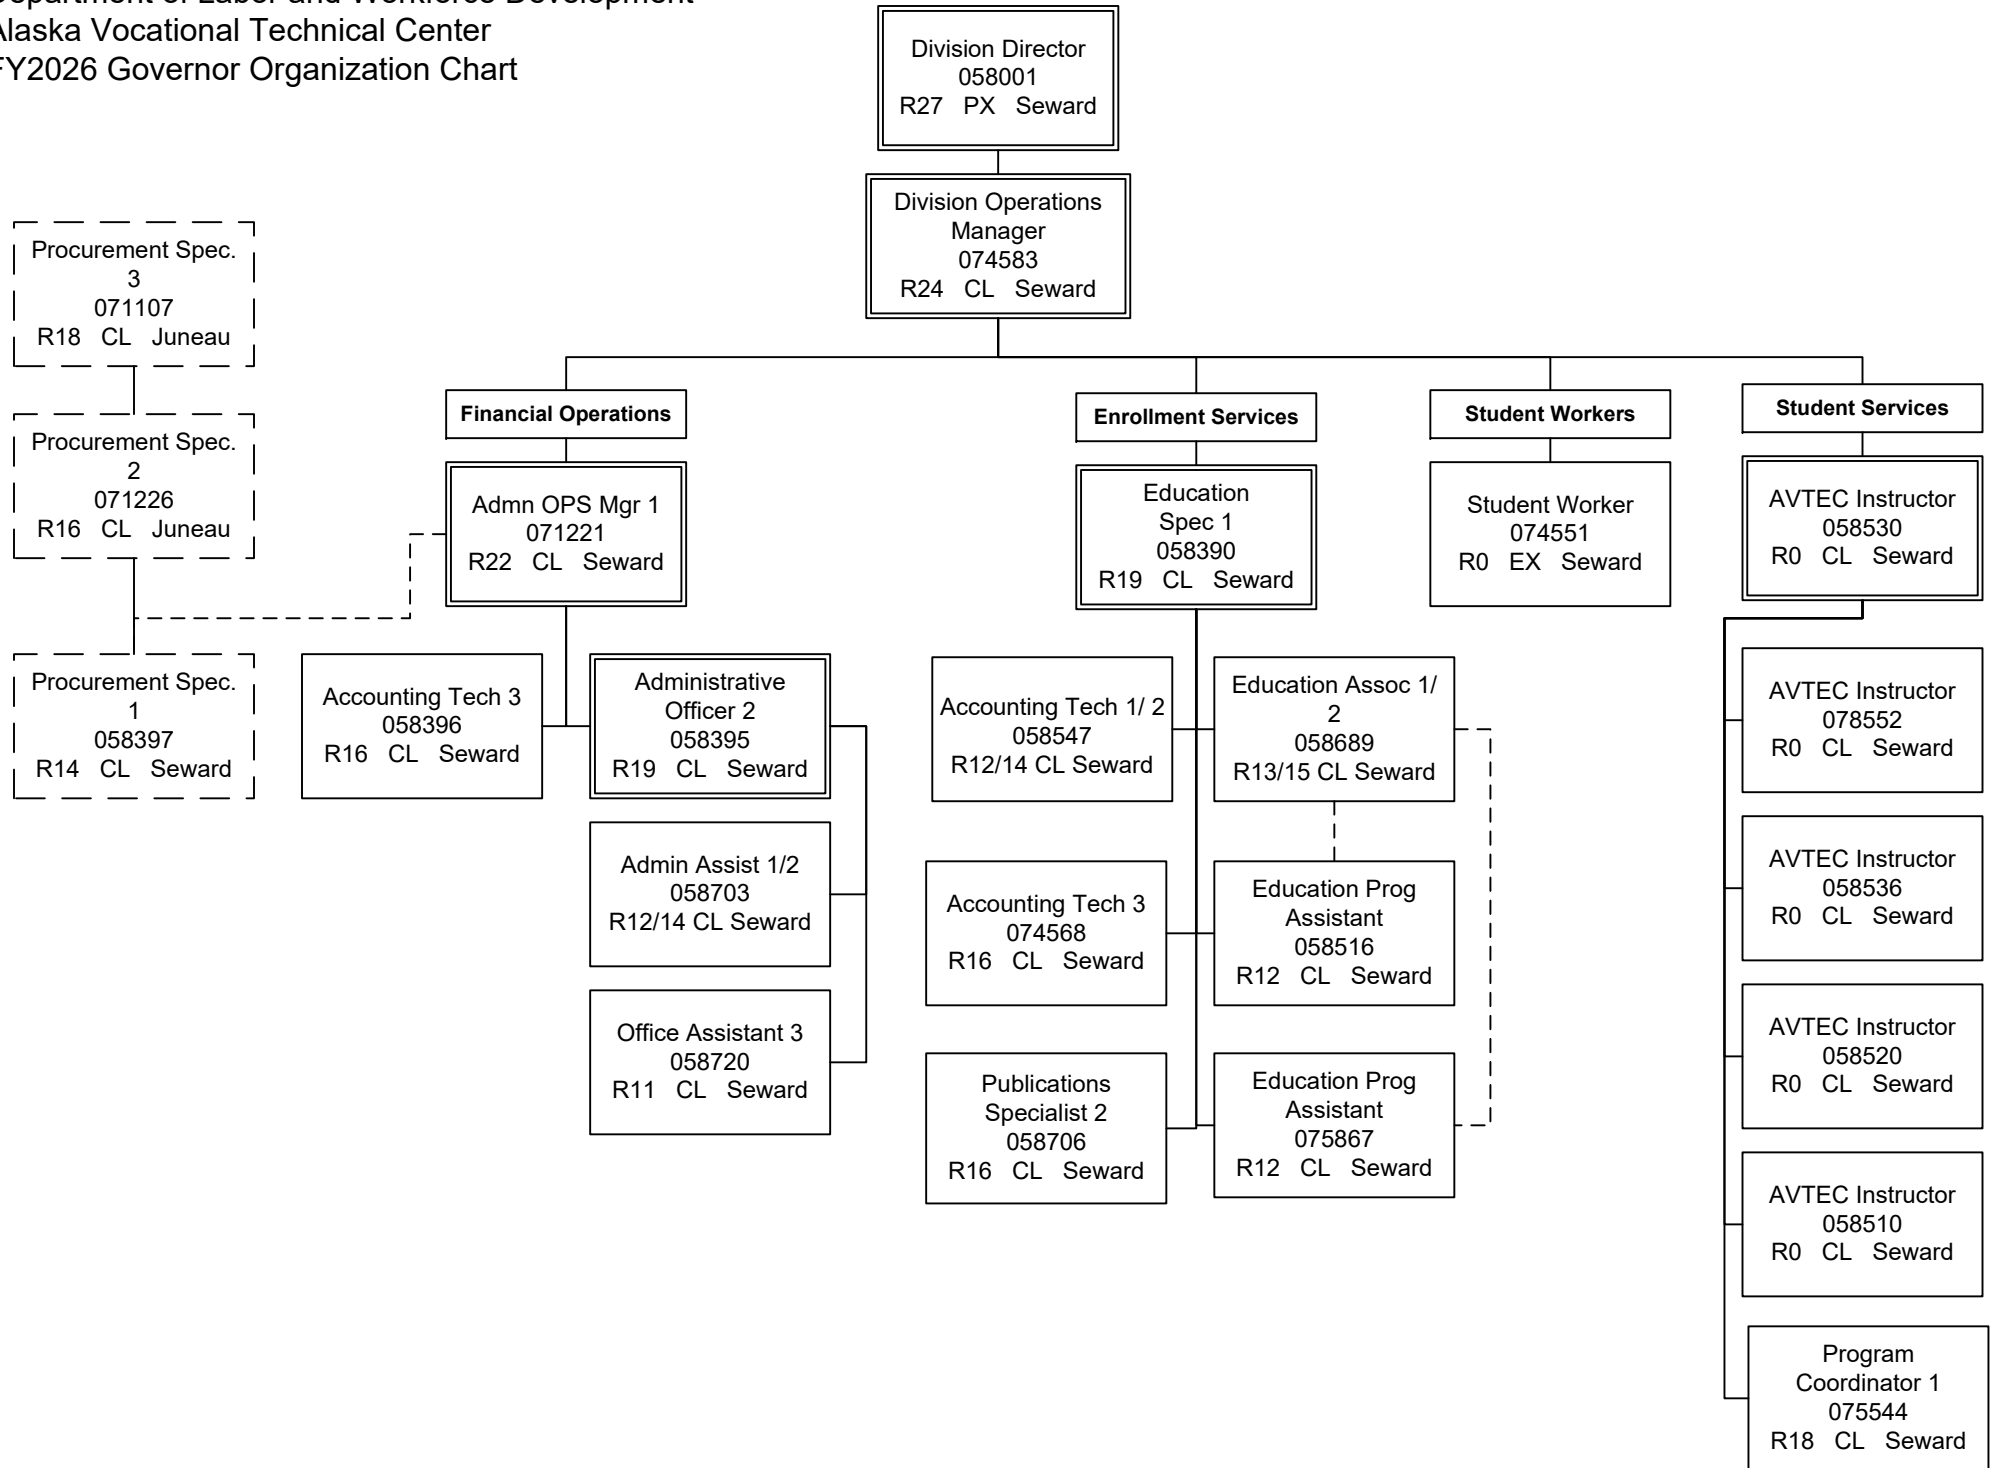

Department of Labor and Workforce Development  
 Alaska Vocational Technical Center  
 FY2026 Governor Organization Chart

Department of Labor and Workforce Development  
 Alaska Vocational Technical Center  
 FY2026 Governor Organization Chart

Division Director  
 058001  
 R27 PX Seward

Division  
 Operations  
 Manager  
 074583  
 R24 CL Seward

**Apprenticeships**

Project Assistant  
 058712  
 R16 CL Seward

AVTEC Instructor  
 077012  
 R0 EX Seward

AVTEC Instructor  
 058518  
 R0 CL Seward

**Diesel/Heavy**

AVTEC Instructor  
 058512  
 R0 CL Seward

AVTEC Instructor  
 058013  
 R0 CL Seward

**Machinist**

AVTEC Instructor  
 058513  
 R0 CL Seward

**Power Plant**