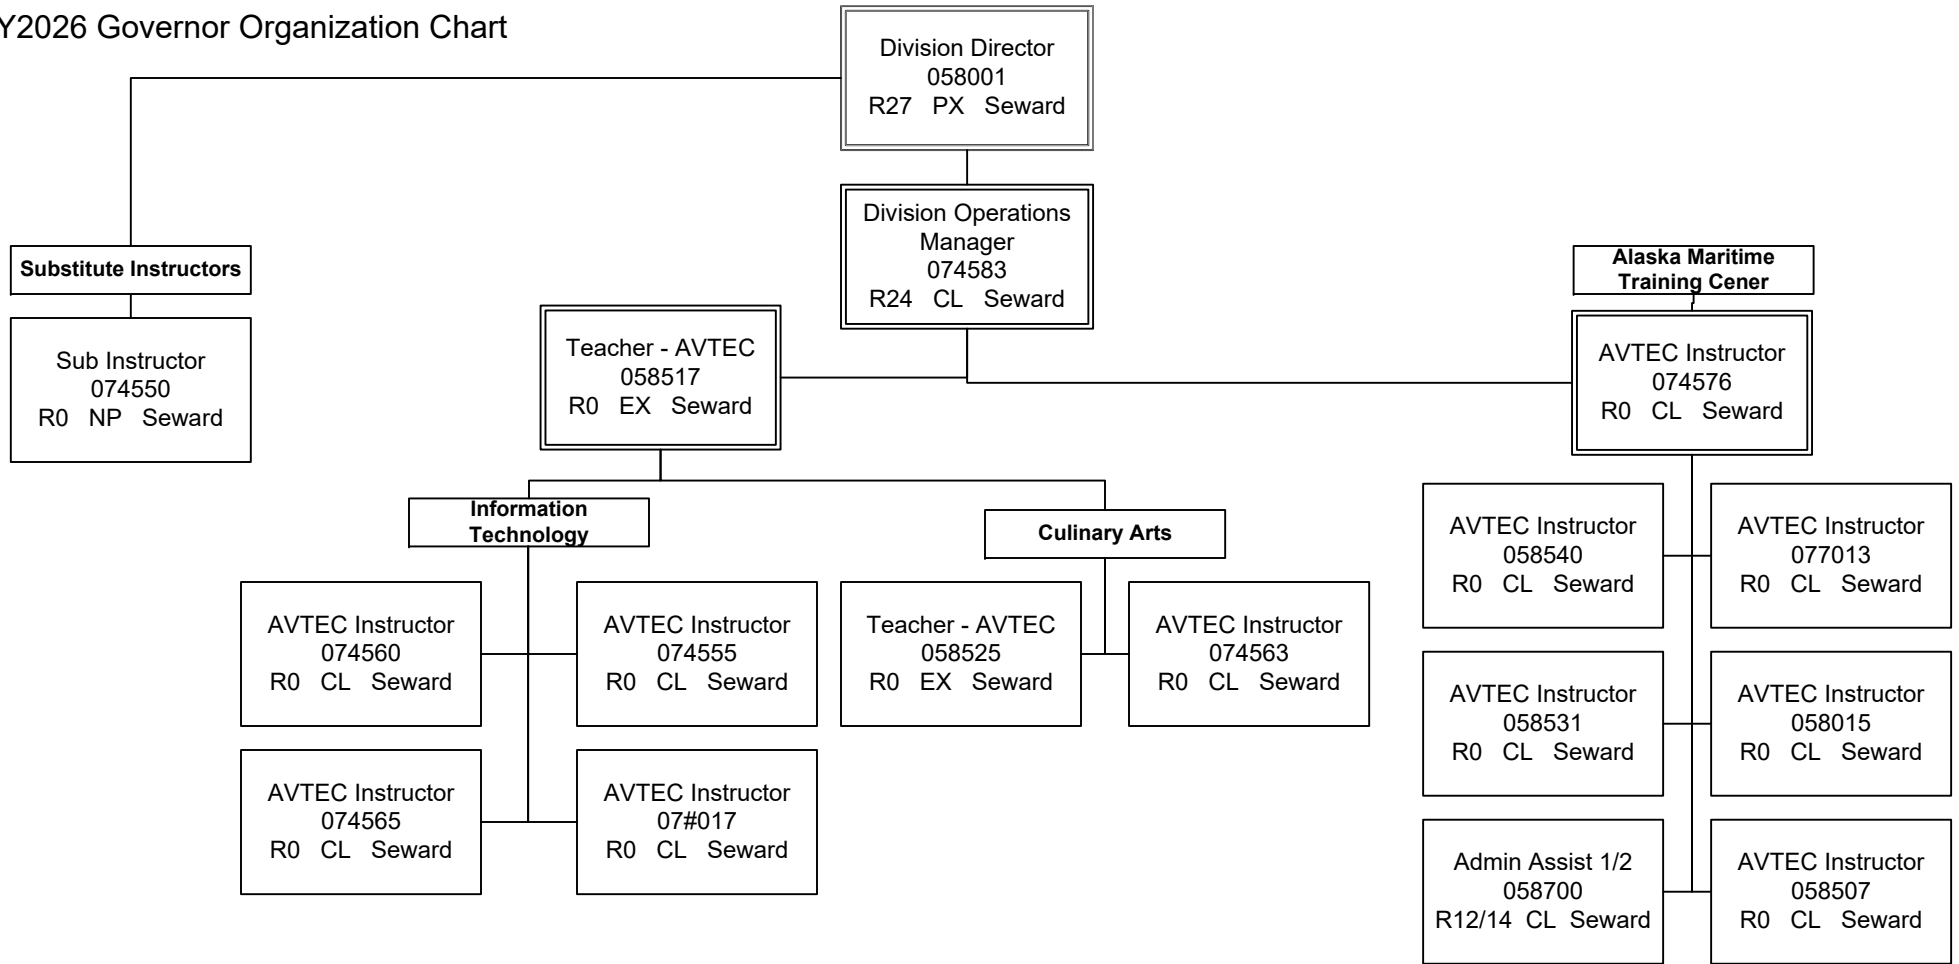

Department of Labor and Workforce Development  
 Alaska Vocational Technical Center  
 FY2026 Governor Organization Chart

Department of Labor and Workforce Development  
 Alaska Vocational Technical Center  
 FY2026 Governor Organization Chart

Division Director  
 058001  
 R27 PX Seward

Division  
 Operations  
 Manager  
 074583  
 R24 CL Seward

**Apprenticeships**

Project Assistant  
 058712  
 R16 CL Seward

AVTEC Instructor  
 077012  
 R0 EX Seward