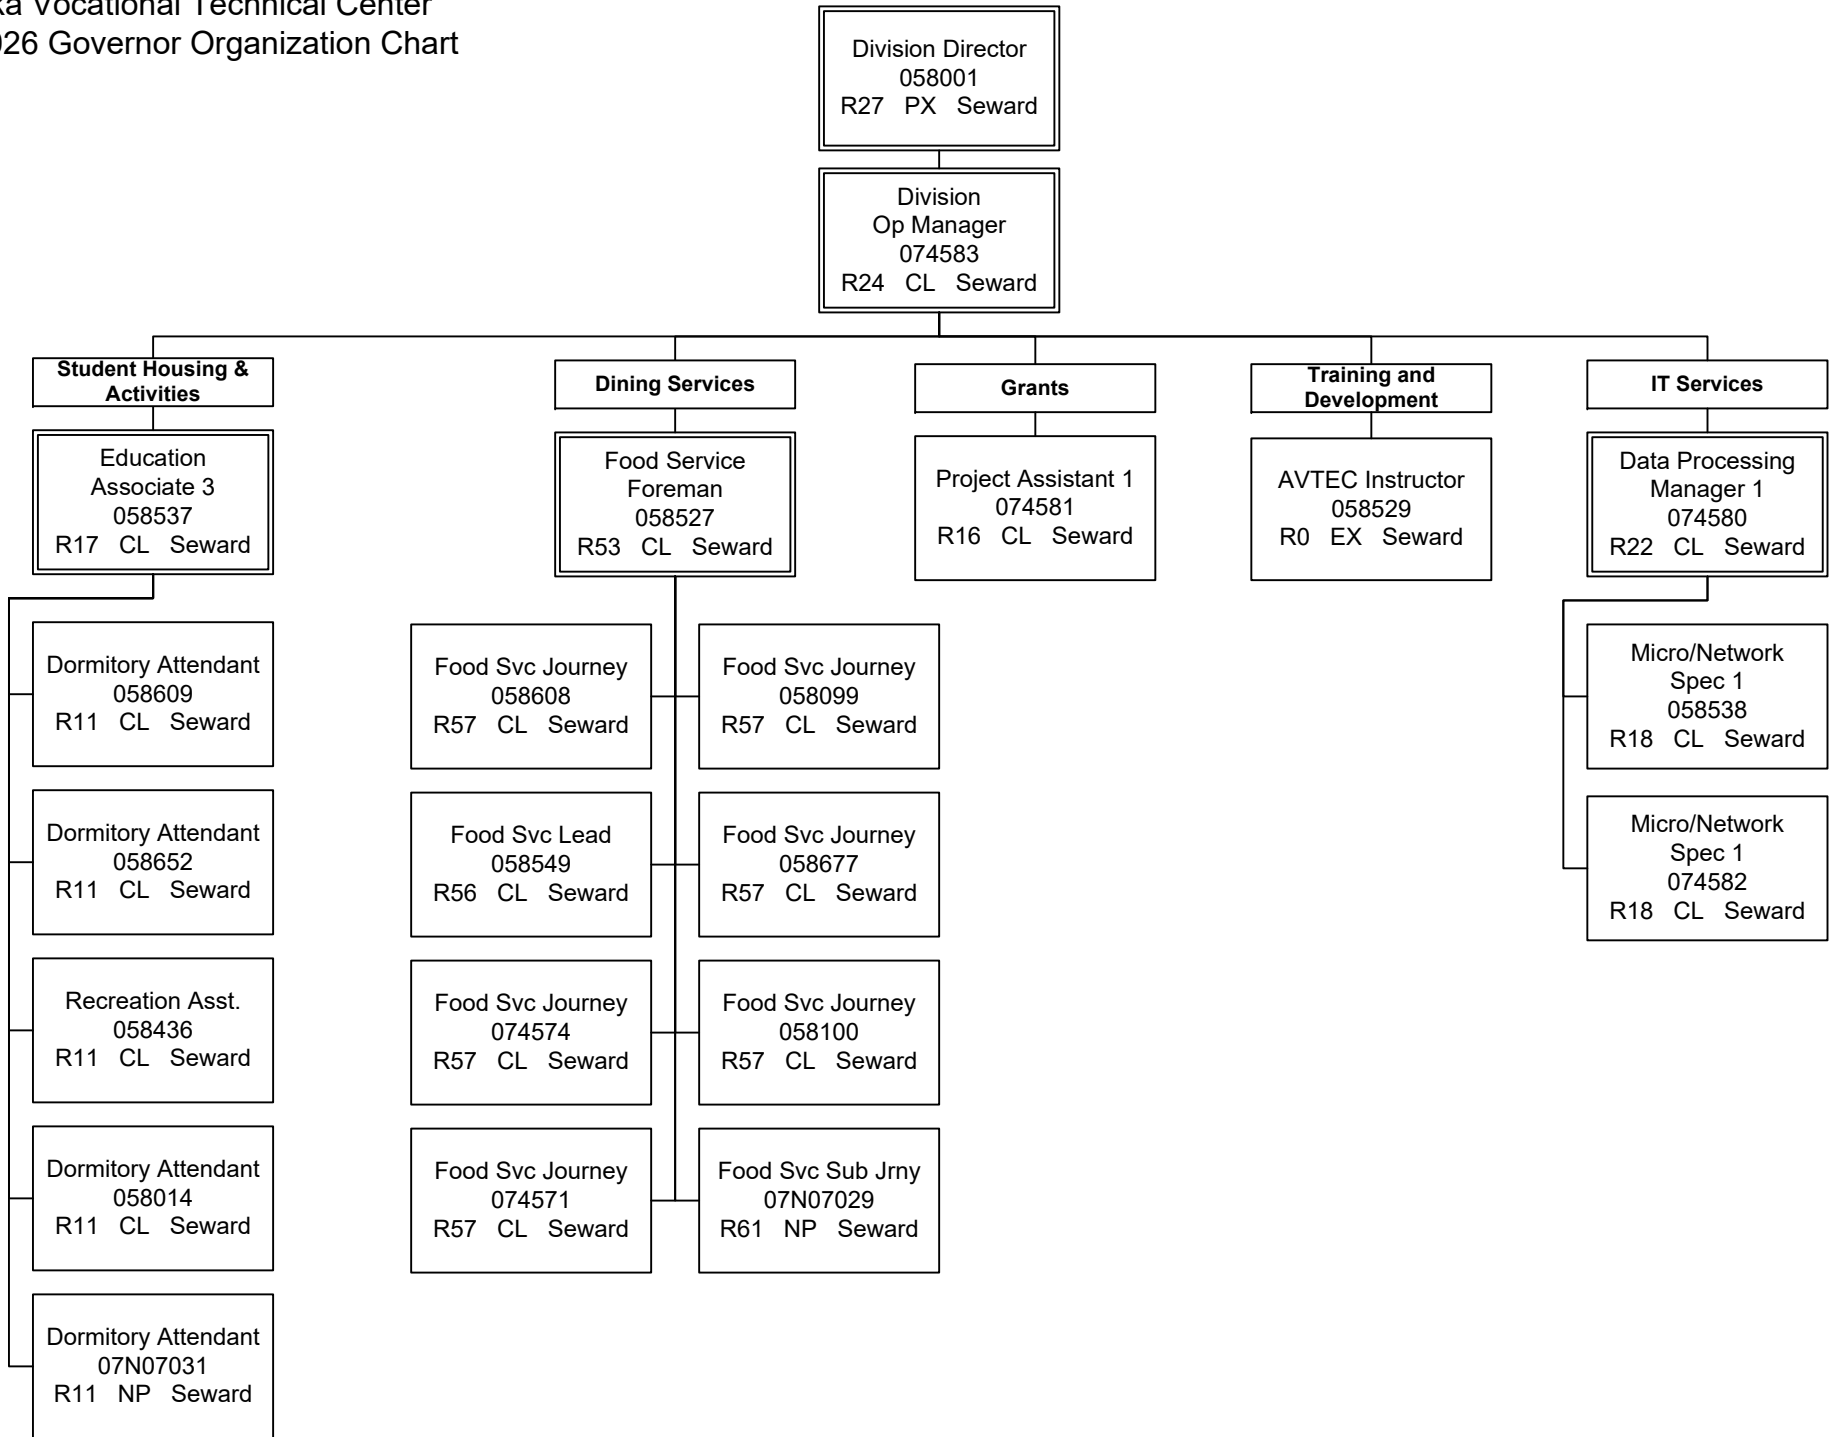

Department of Labor and Workforce Development  
 Alaska Vocational Technical Center  
 FY2026 Governor Organization Chart

Department of Labor and Workforce Development  
 Alaska Vocational Technical Center  
 FY2026 Governor Organization Chart

Division Director  
 058001  
 R27 PX Seward

Division  
 Operations  
 Manager  
 074583  
 R24 CL Seward

**Apprenticeships**

Project Assistant  
 058712  
 R16 CL Seward

AVTEC Instructor  
 077012  
 R0 EX Seward